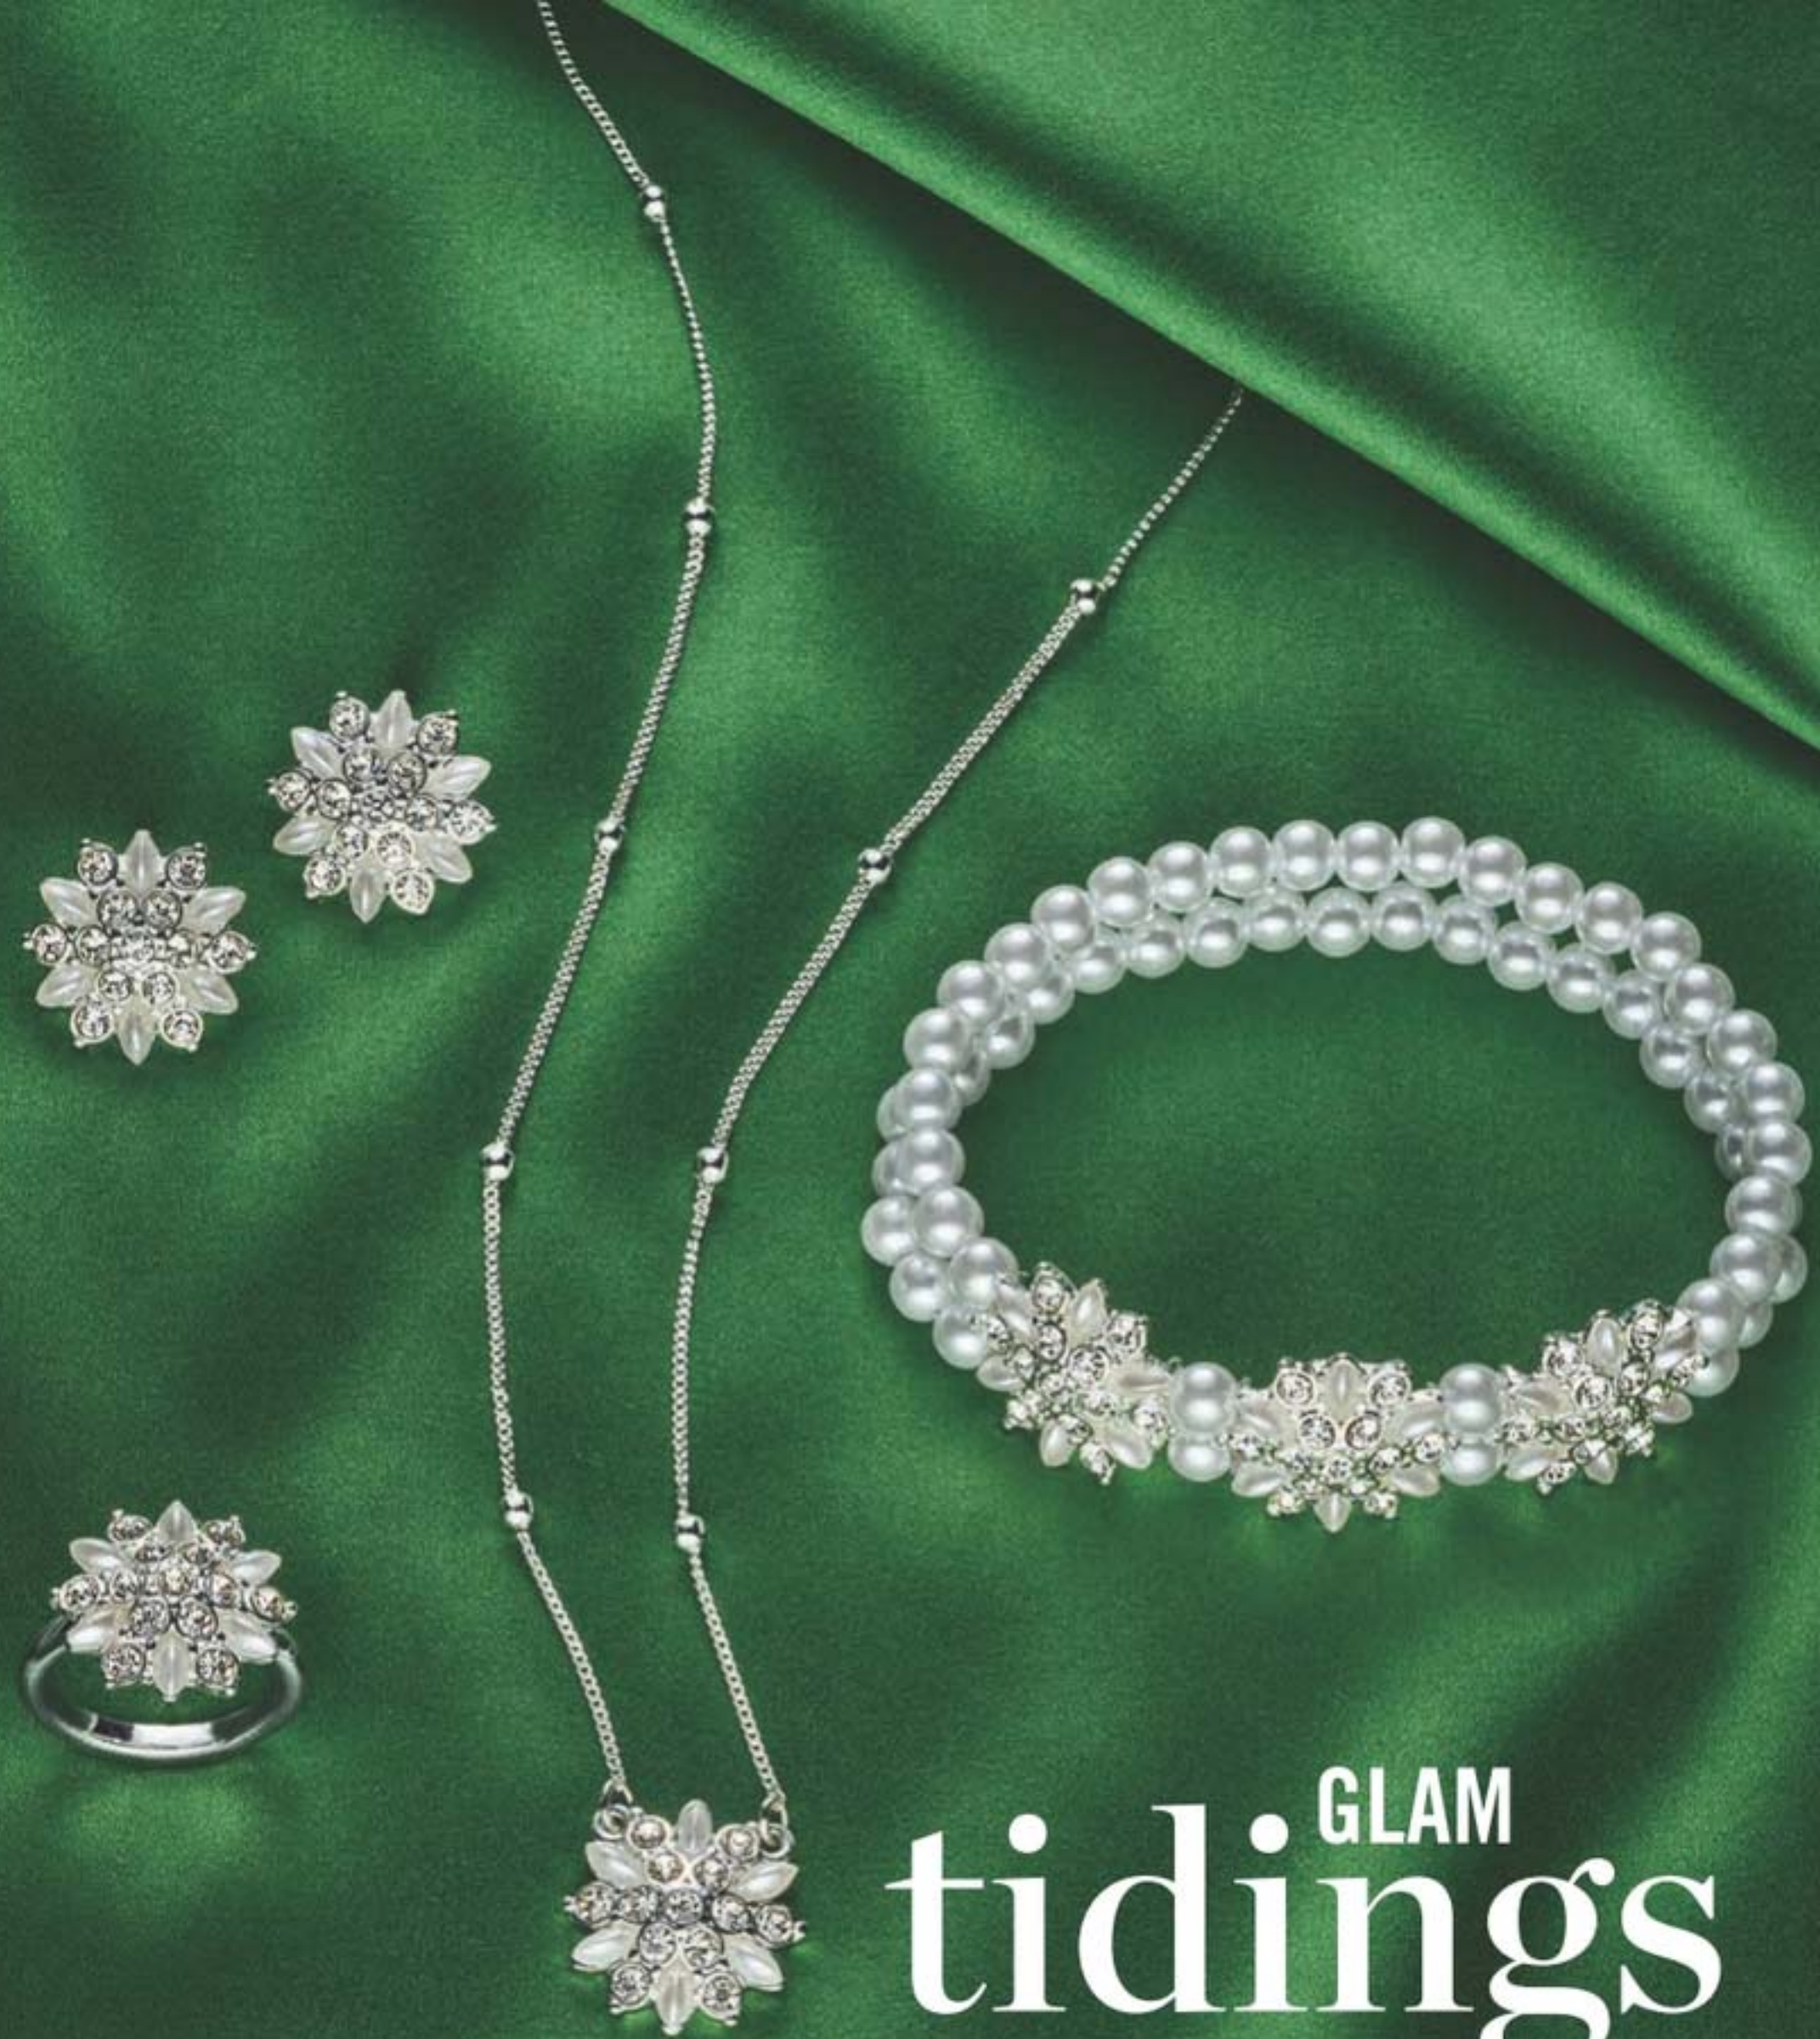

Ring

Sizes:
6 **126-877** 10 **137-741**
8 **137-722**
reg. $12.99
$9.99