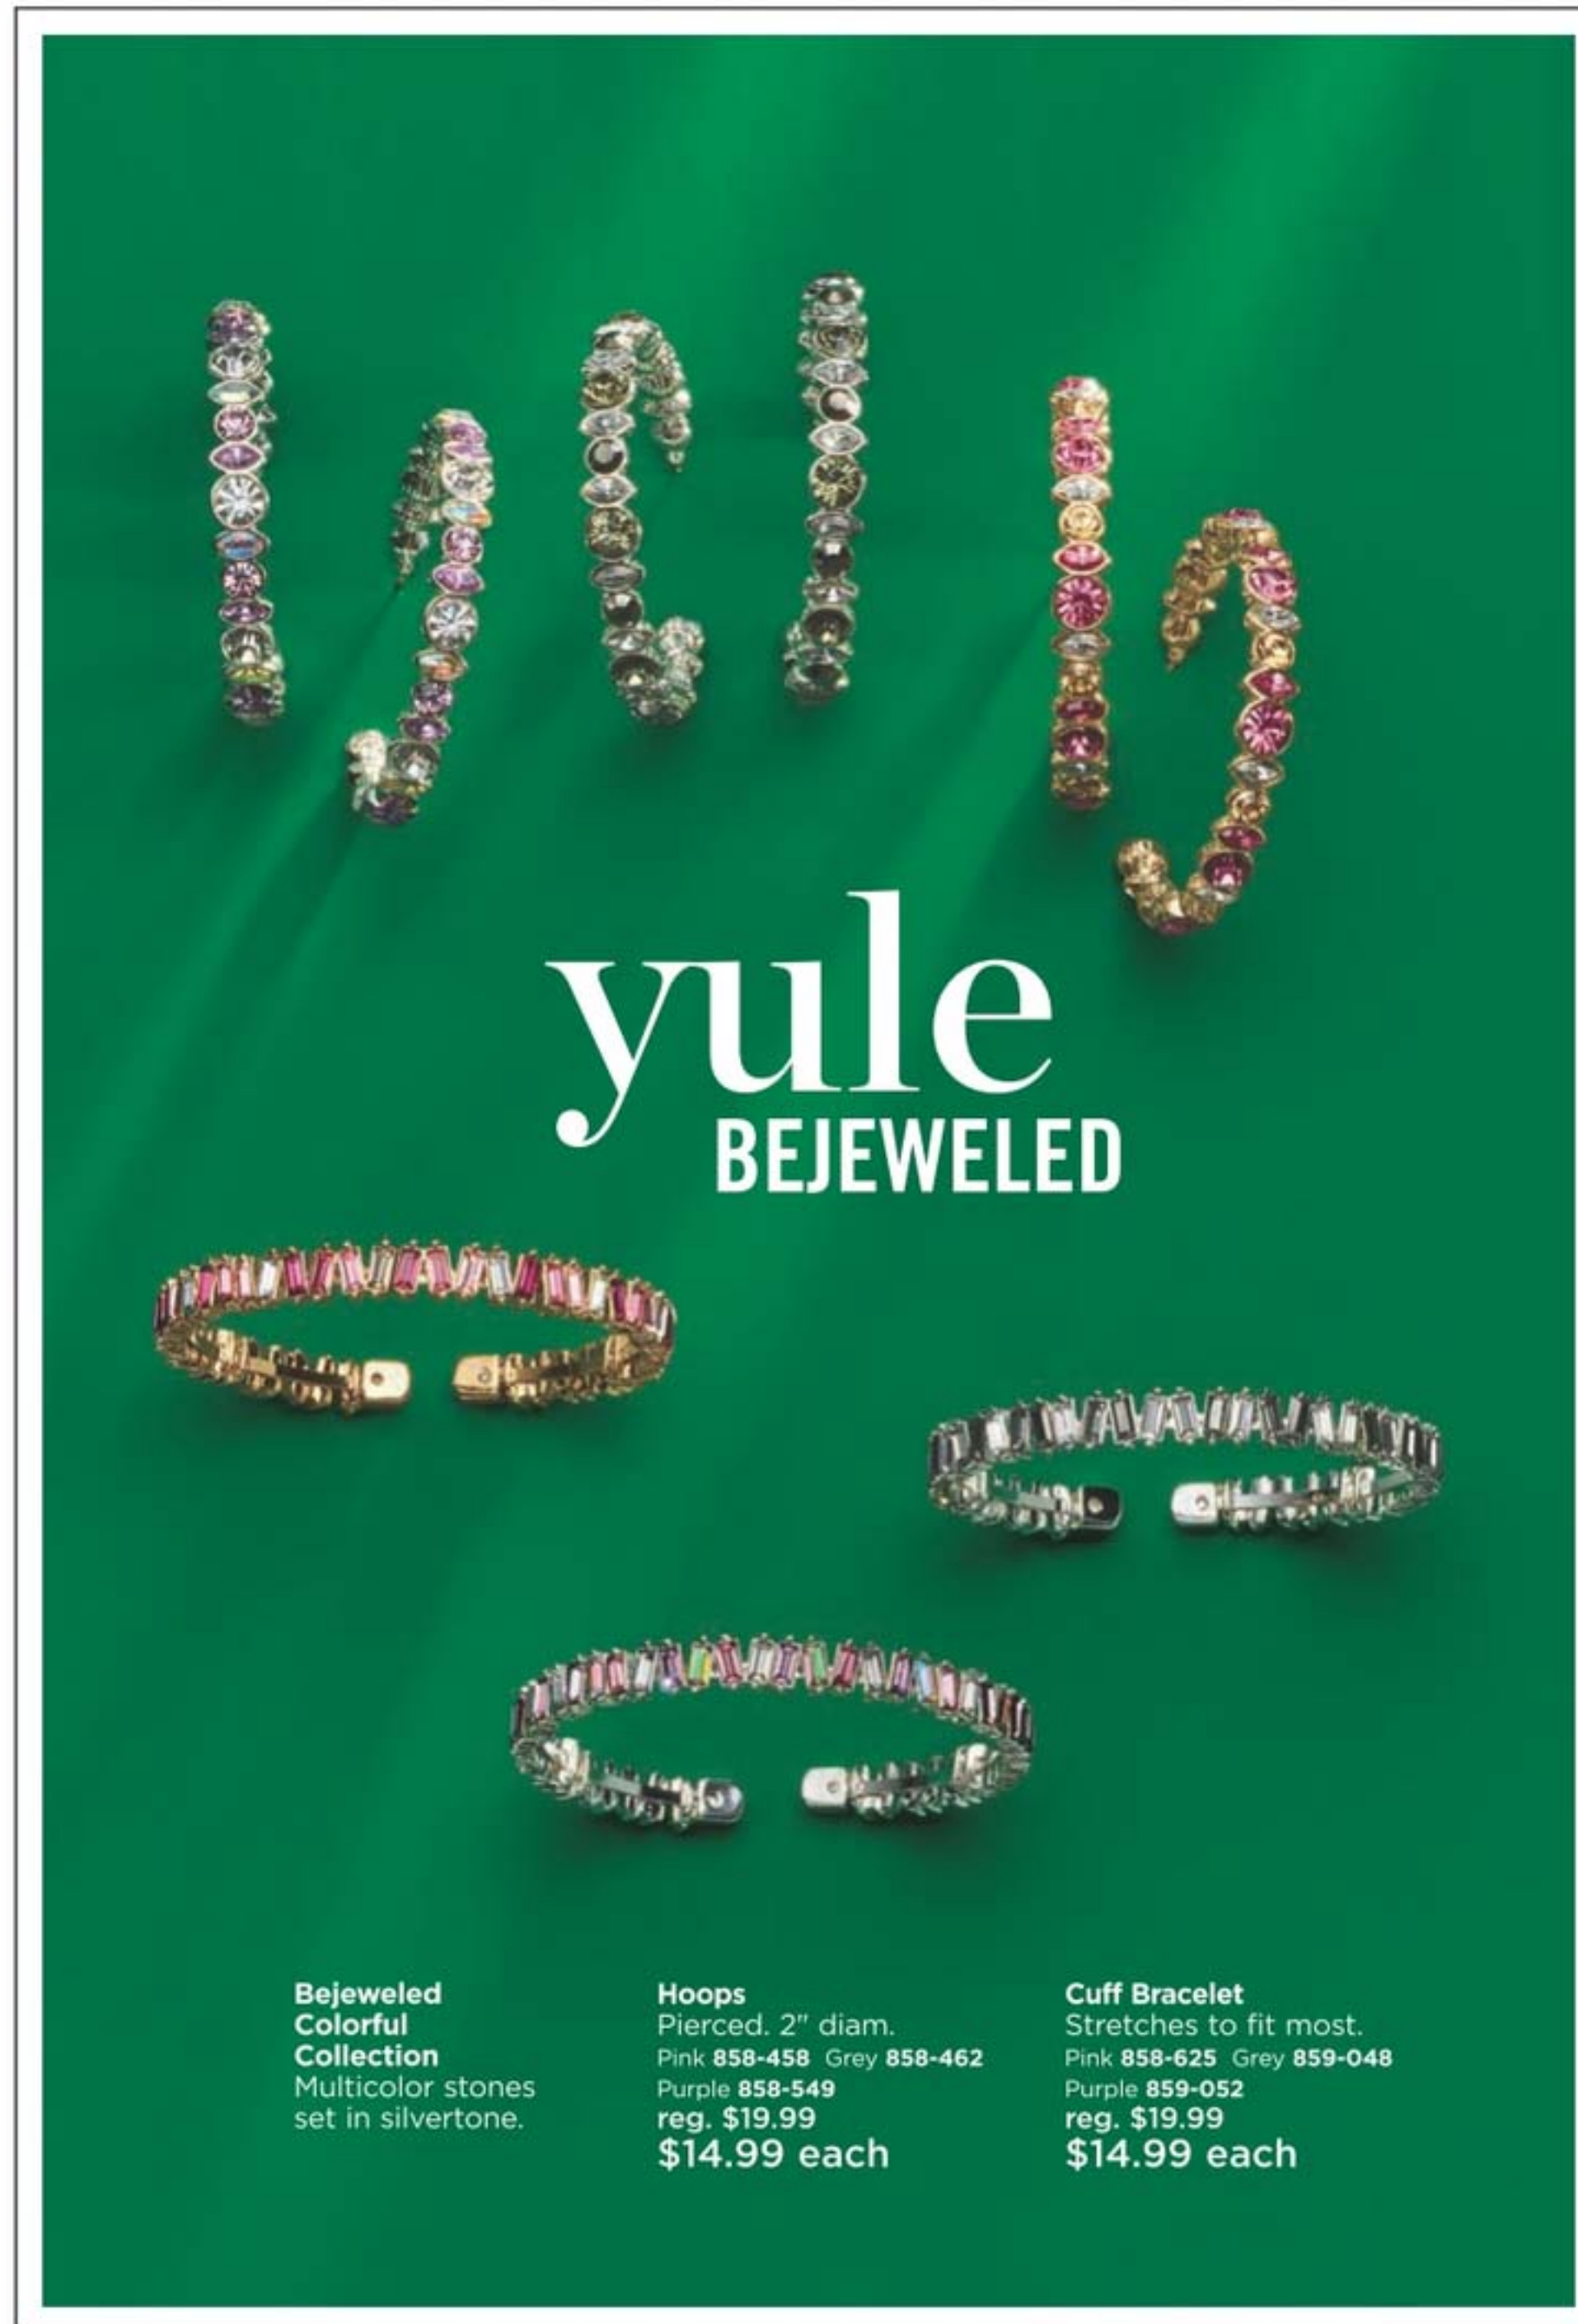

yule BEJEWELED

Bejeweled Colorful Collection
Multicolor stones set in silvertone.

Hoops
Pierced, 2" diam.
Pink 858-458 Grey 858-462
Purple 858-549
reg. $19.99
$14.99 each

Cuff Bracelet
Stretches to fit most.
Pink 858-625 Grey 859-048
Purple 859-052
reg. $19.99
$14.99 each