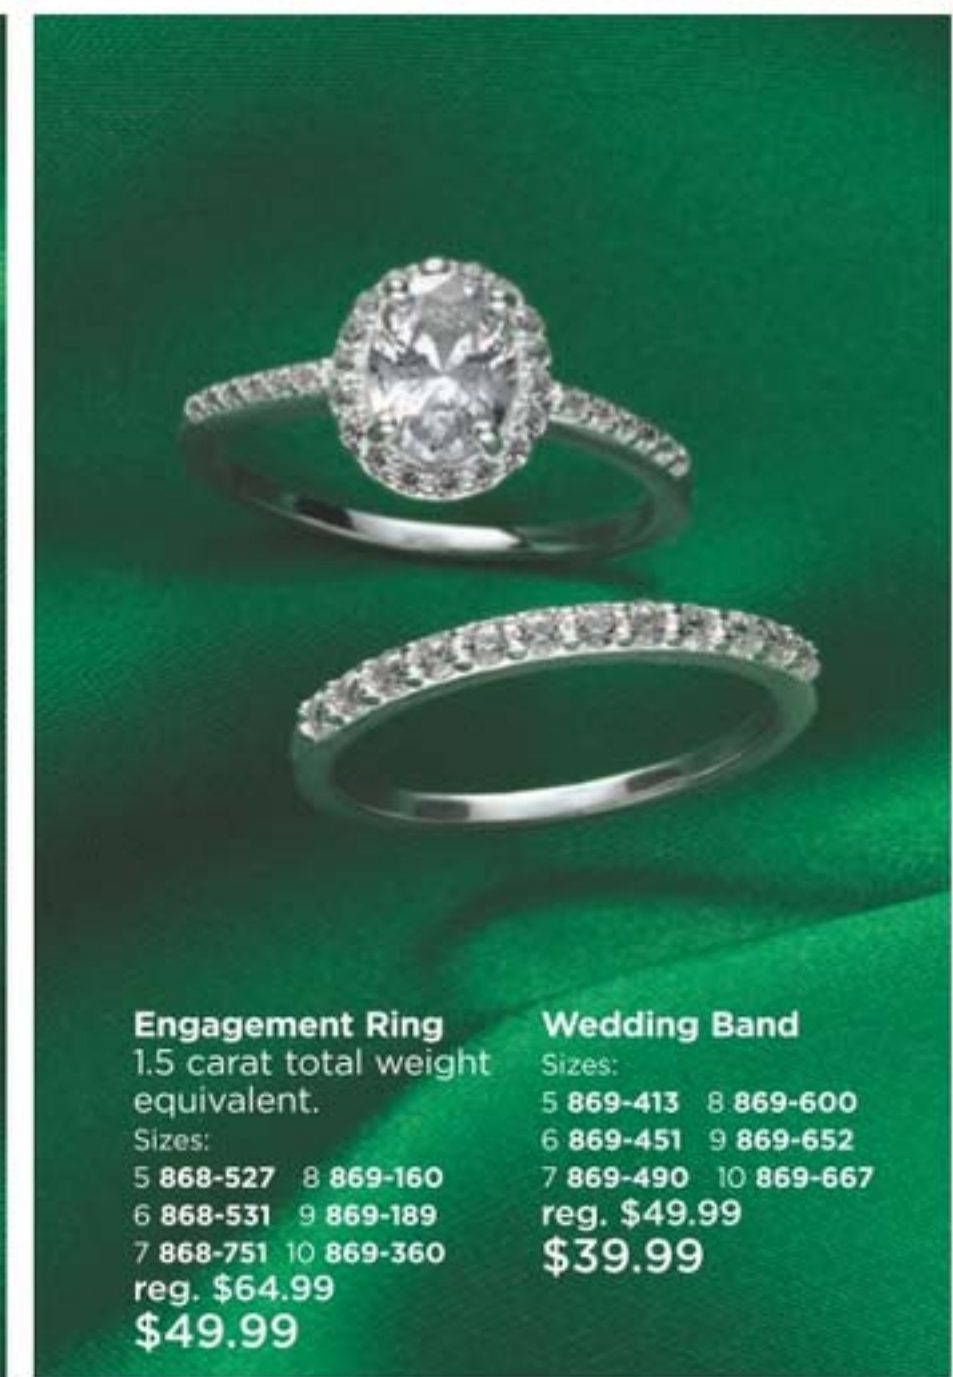

Earrings
1/2" L; 3 carat total weight equivalent.
Pierced.
151-790
reg. \$58.99
\$44.99

Bracelet
One size fits most with 1" L opening.
3 carat total weight equivalent.
151-843
reg. \$64.99
\$49.99

sterling silver collection

Engagement Ring
1.5 carat total weight equivalent.
Sizes:
5 868-527 8 869-160
6 868-531 9 869-189
7 868-751 10 869-360
reg. \$64.99
\$49.99

Wedding Band
Sizes:
5 869-413 8 869-600
6 869-451 9 869-652
7 869-490 10 869-667
reg. \$49.99
\$39.99