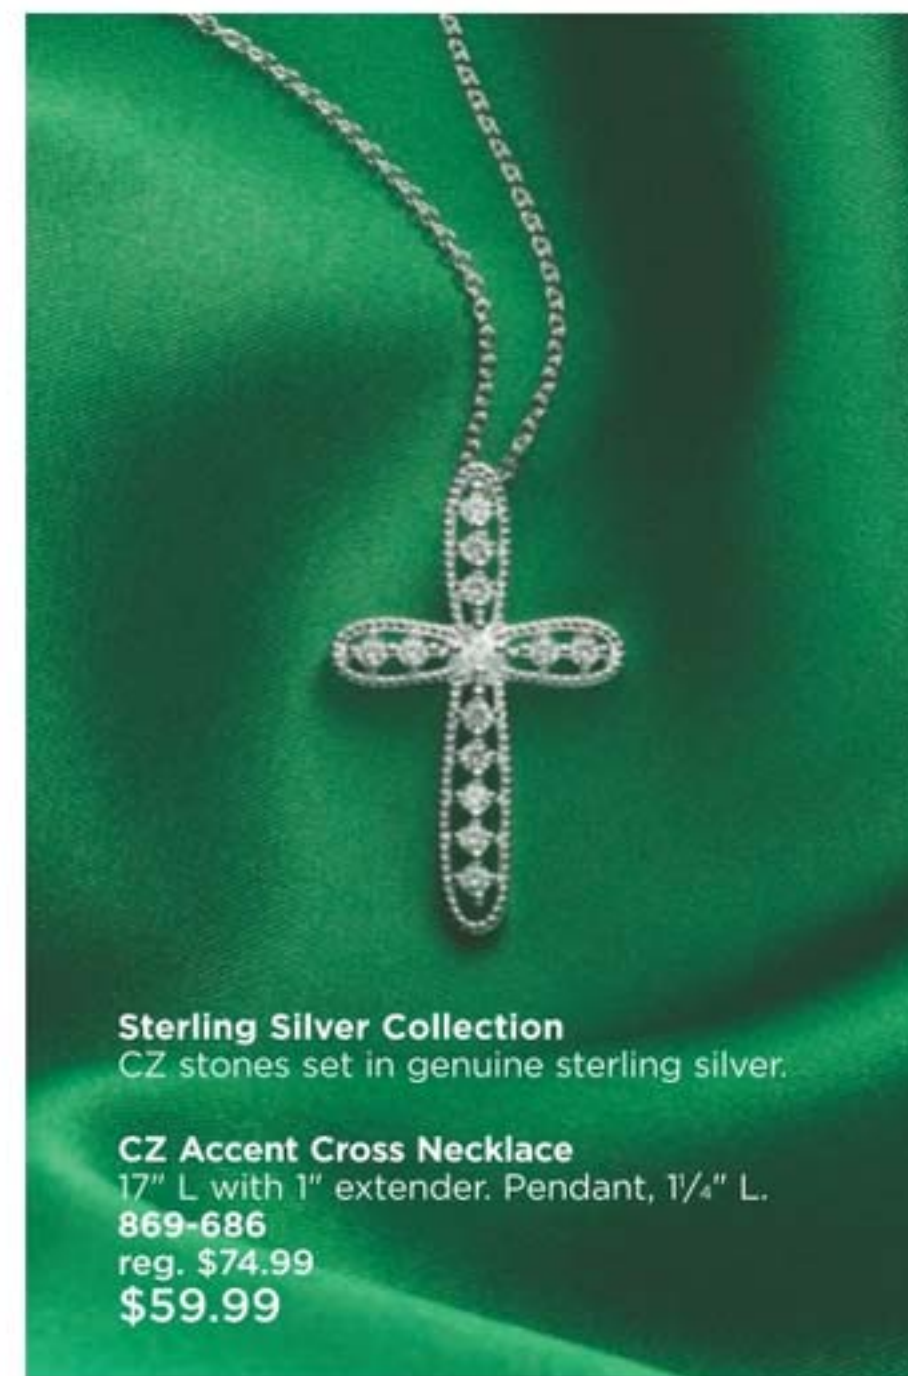

Sterling Silver Collection
CZ stones set in genuine sterling silver.
CZ Accent Cross Necklace
17" L with 1" extender. Pendant, 1/4" L.
869-686
reg. $74.99
$59.99