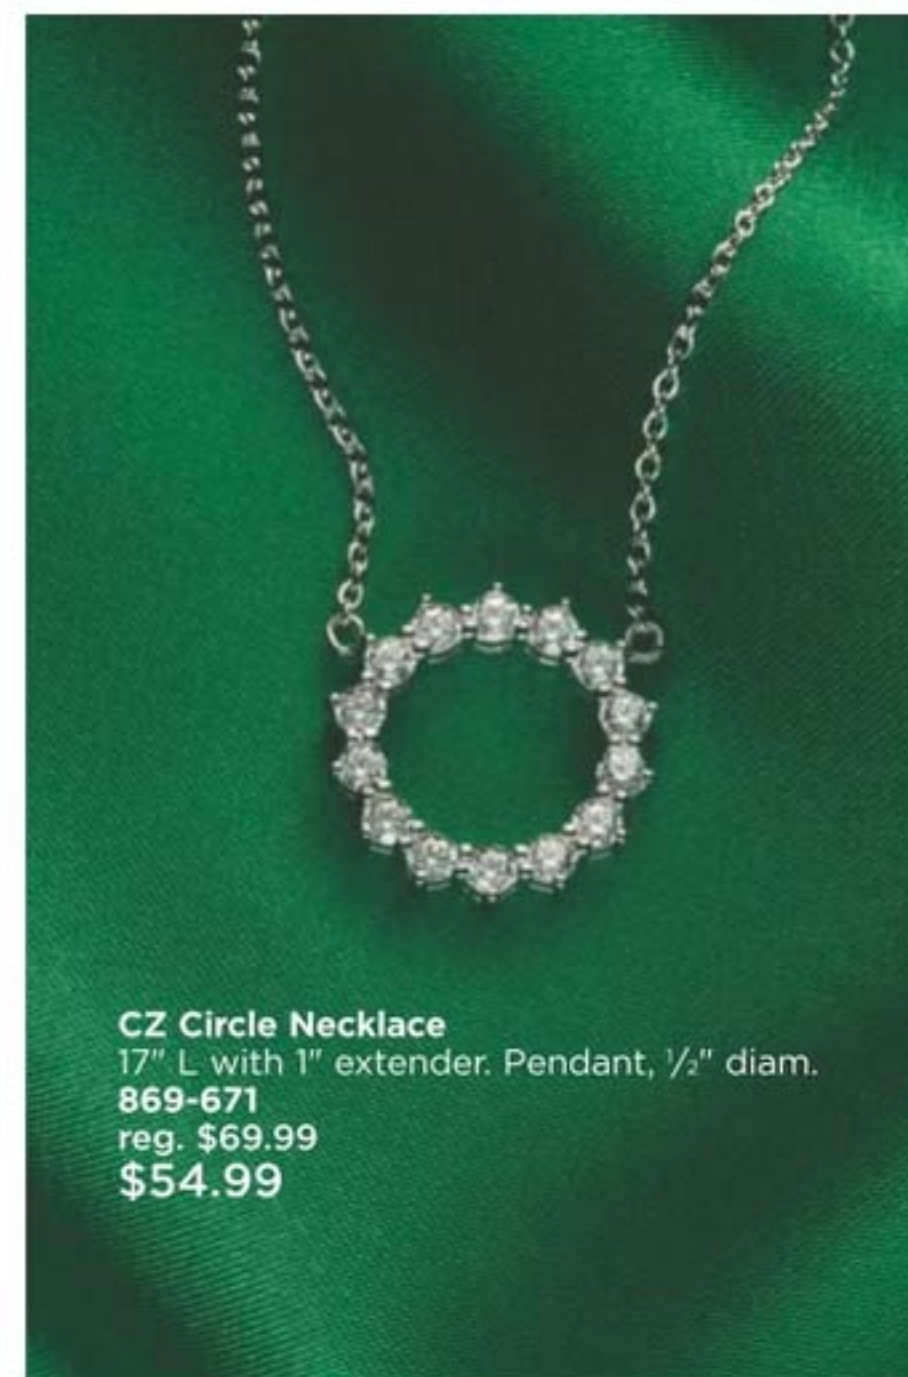

CZ Circle Necklace
17" L with 1" extender. Pendant, 1/2" diam.
869-671
reg. $69.99
$54.99