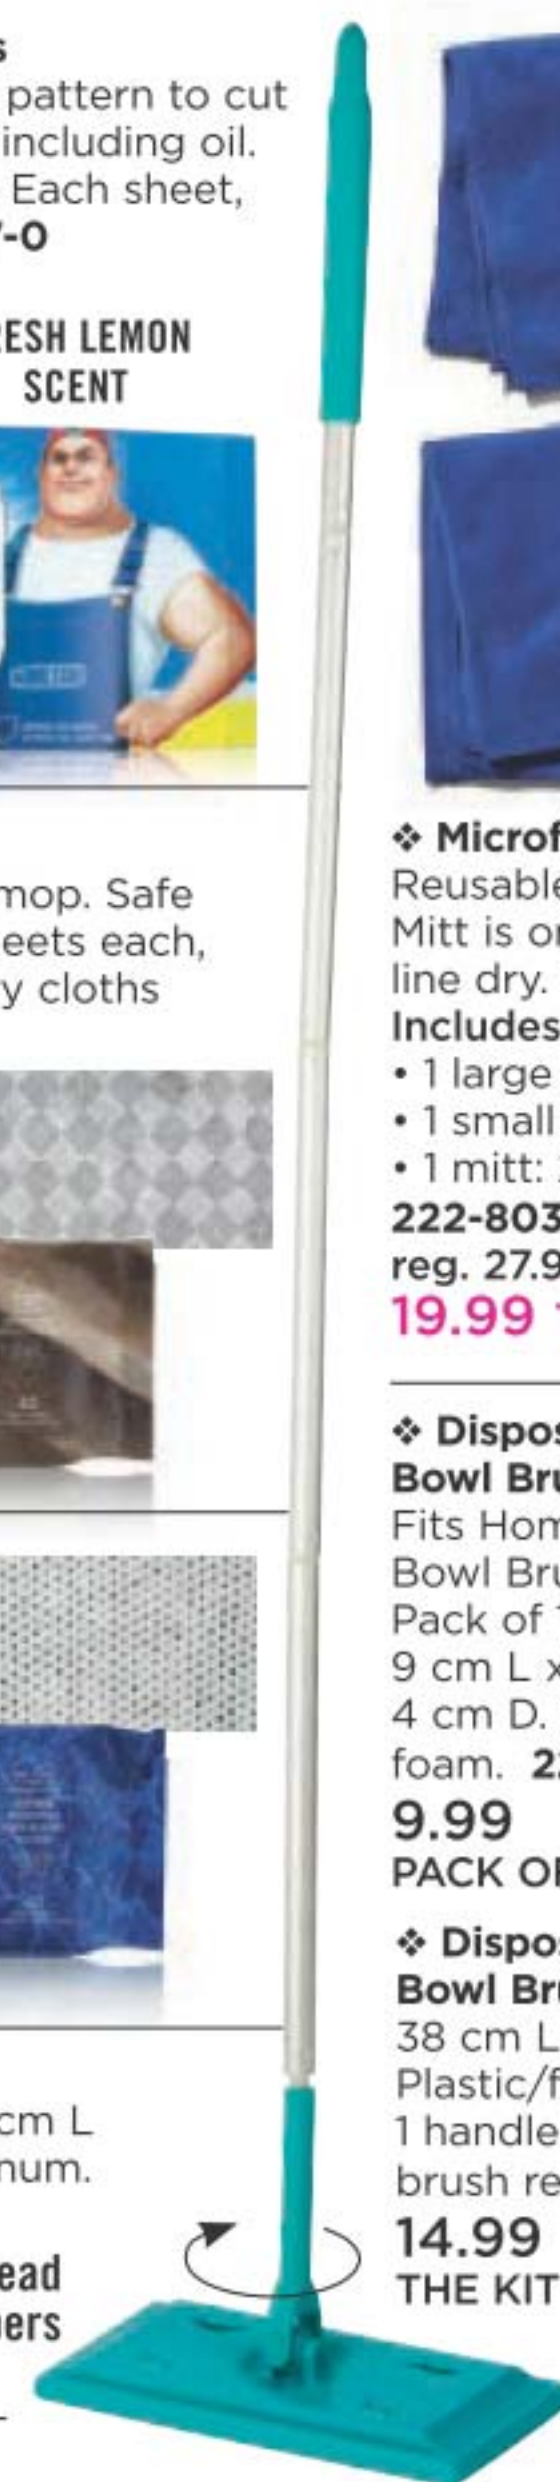

❖ **Mop Stick**

Full length, 1 metre. Head, 25 cm L x 10 cm W. Plastic/EVA/aluminum.
222-440-5
21.99

360° swivel head with cloth grippers