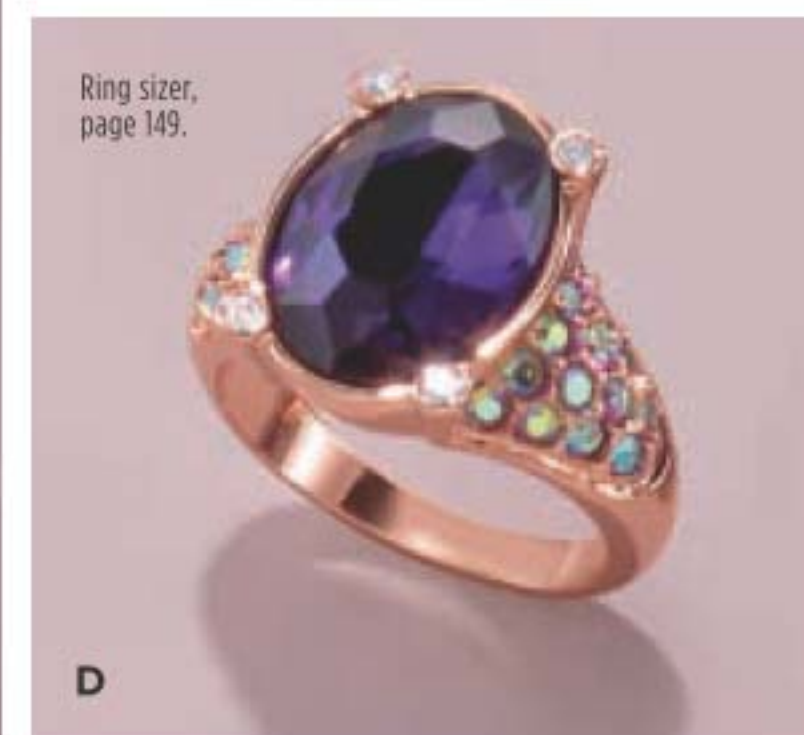

D

NEW

Opulent Lavender Collection

Rose goldtone accents with amethyst, silver and hematite-coloured beads.

B. ❖ Bracelet Watch

Amethyst colour dial with
rose goldtone band. 23 cm L
max with 31 mm diam. case.

223-971-6
reg. 69.99
55.99

C. Stretch Bracelet Set

Set of 3 bracelets.
One size fits most.

223-971-2
reg. 23.99
18.99 THE SET

D. Statement Ring

Iridescent accents.
1 cm L.

6 **223-968-4**
8 **223-968-5**
10 **223-968-6**
reg. 17.99
13.99