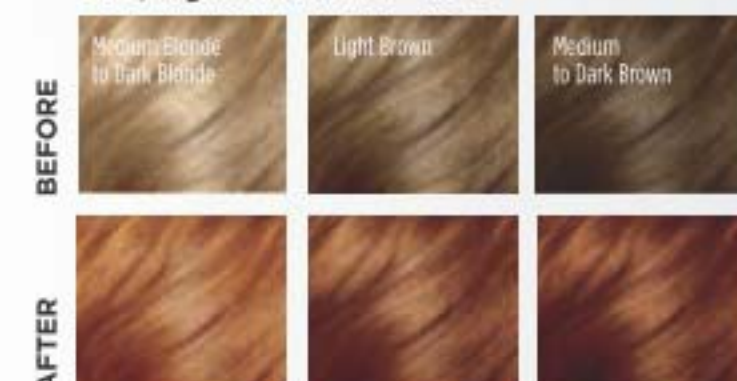

6R / Light Auburn 223-437-6

COMPLETE COLOR & CARE
Elastine
SALON de Color
Permanent Hair
Color Kit

100% GREY COVERAGE AND RICH, LONG-LASTING COLOR IN A NOURISHING CREAM FORMULA WITH **PRO-KERATIN, COLLAGEN** AND **CERAMIDES** FOR YOUR MOST LUXURIOUS LOCKS AND HEALTHY-LOOKING HAIR THAT'S SILKY TO THE TOUCH. PLUS, WE NEVER USE AMMONIA, PARABENS, MINERAL OIL, OR BENZOPHENONE. **SUPERIOR RESULTS. NO APPOINTMENT NECESSARY.**