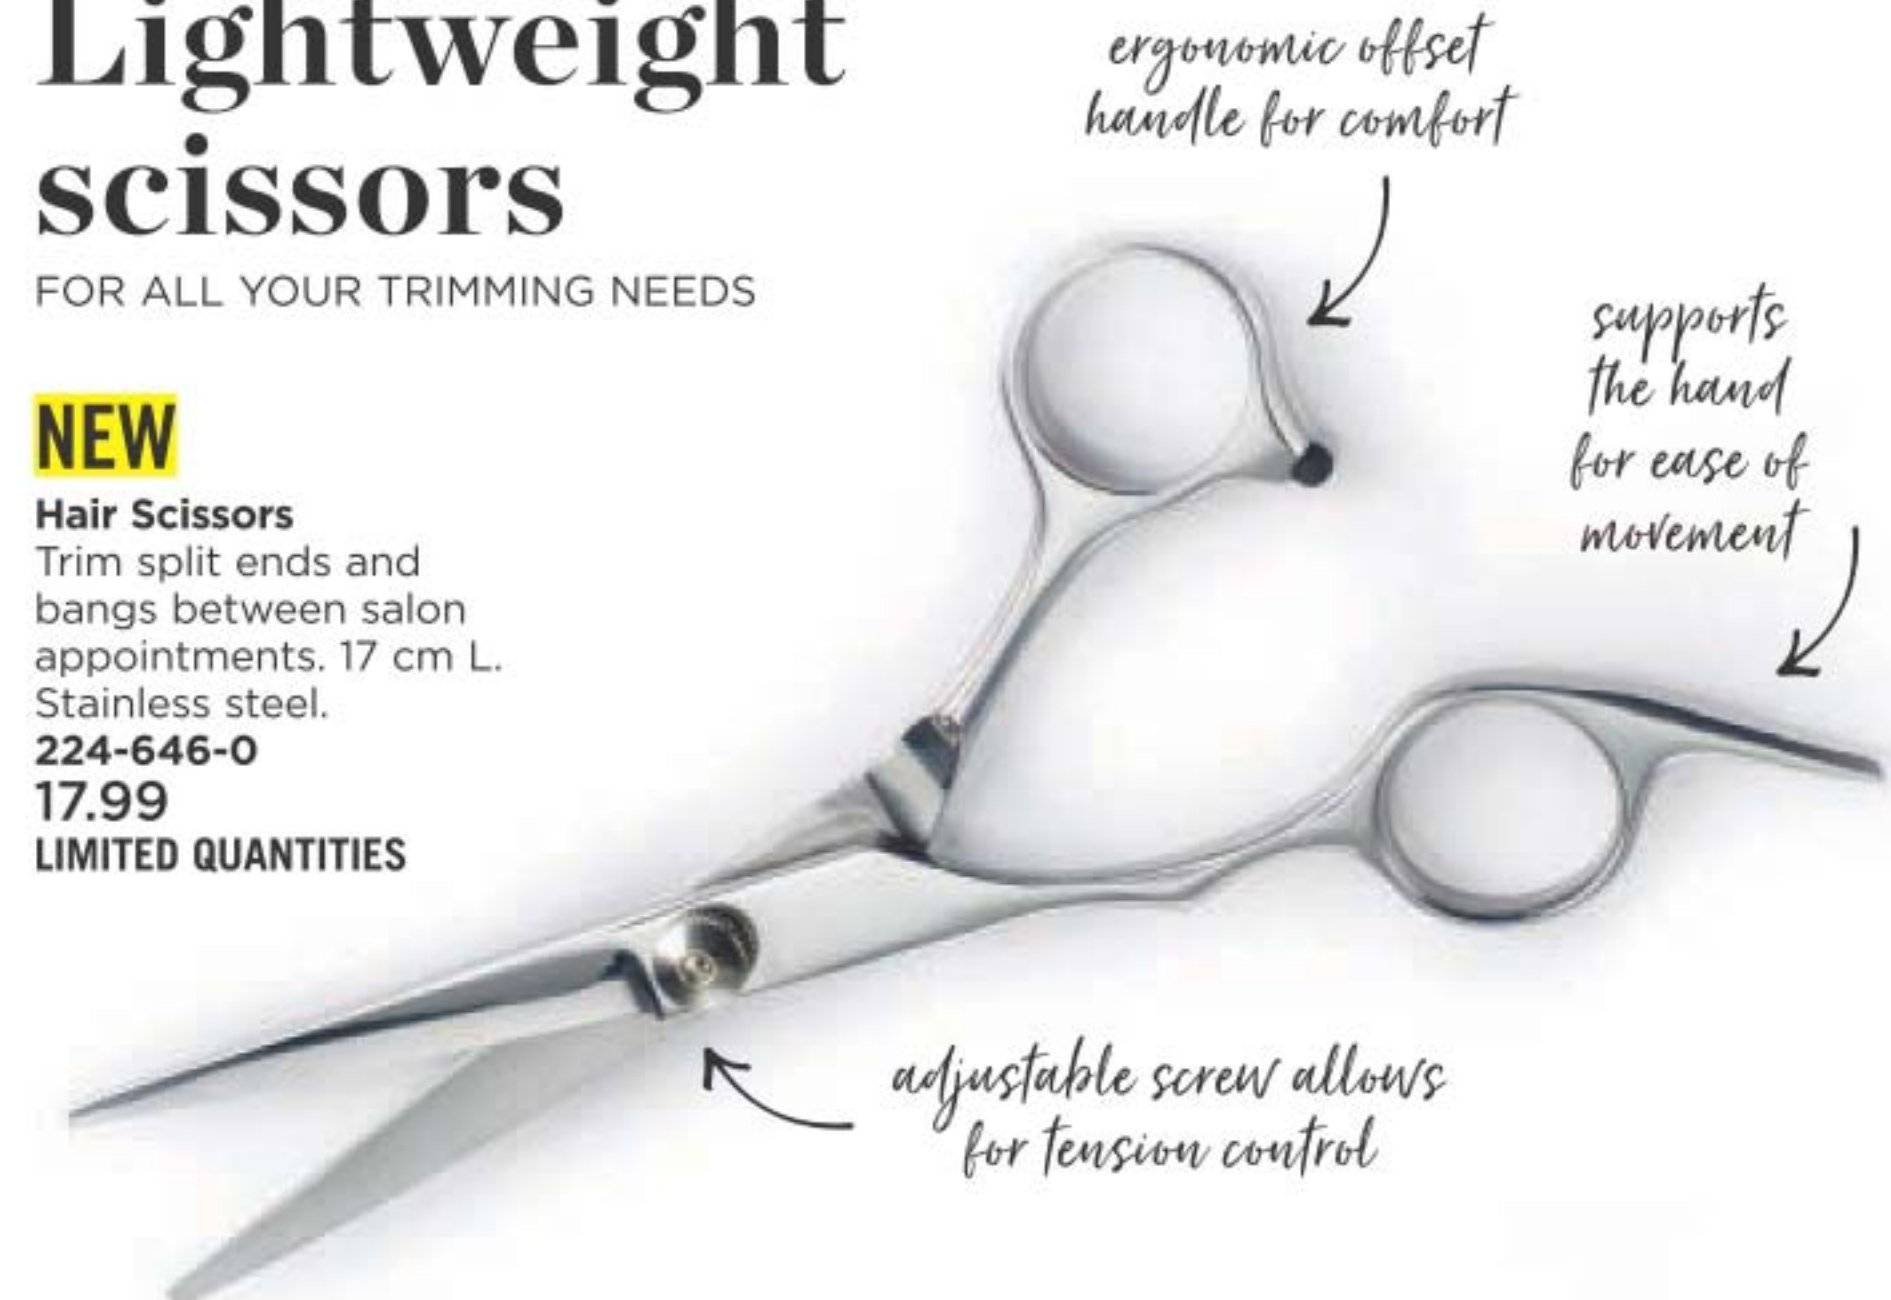

Hair Scissors

Trim split ends and bangs between salon appointments. 17 cm L. Stainless steel.

224-646-0

17.99

LIMITED QUANTITIES