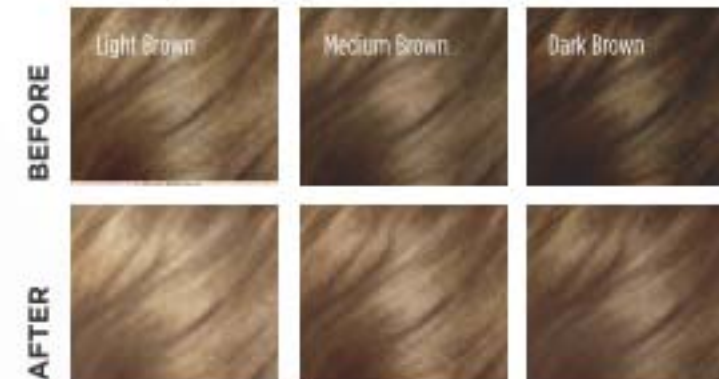

BLACKS

BLONDES

Elastine Salon de Color Permanent Hair Color Kit

1. Includes:
2. Pre-Color Treatment, 10 ml
   - Developer Crème, 72 ml
   - Color Crème, 48 ml
   - Elastine PropoliThera Rejuvenating Hair Mask, 7 ml
   - Gloves (not shown)
   - Instructions (not shown)

reg. 13.99
11.99 EACH KIT

BROWNS

REDS & AUBURNS

COMPLETE COLOR & CARE
Elastine
SALON de Color
Permanent Hair
Color Kit

100% GREY COVERAGE AND RICH, LONG-LASTING COLOR IN A NOURISHING CREAM FORMULA WITH **PRO-KERATIN, COLLAGEN** AND **CERAMIDES** FOR YOUR MOST LUXURIOUS LOCKS AND HEALTHY-LOOKING HAIR THAT'S SILKY TO THE TOUCH. PLUS, WE NEVER USE AMMONIA, PARABENS, MINERAL OIL, OR BENZOPHENONE. **SUPERIOR RESULTS. NO APPOINTMENT NECESSARY.**