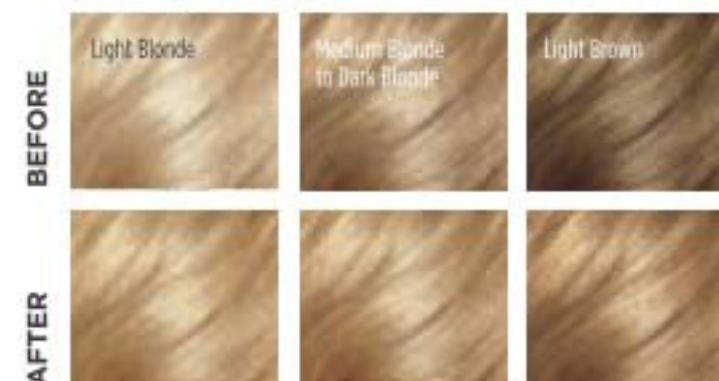

7BL / Natural Dark Blonde 223-437-7