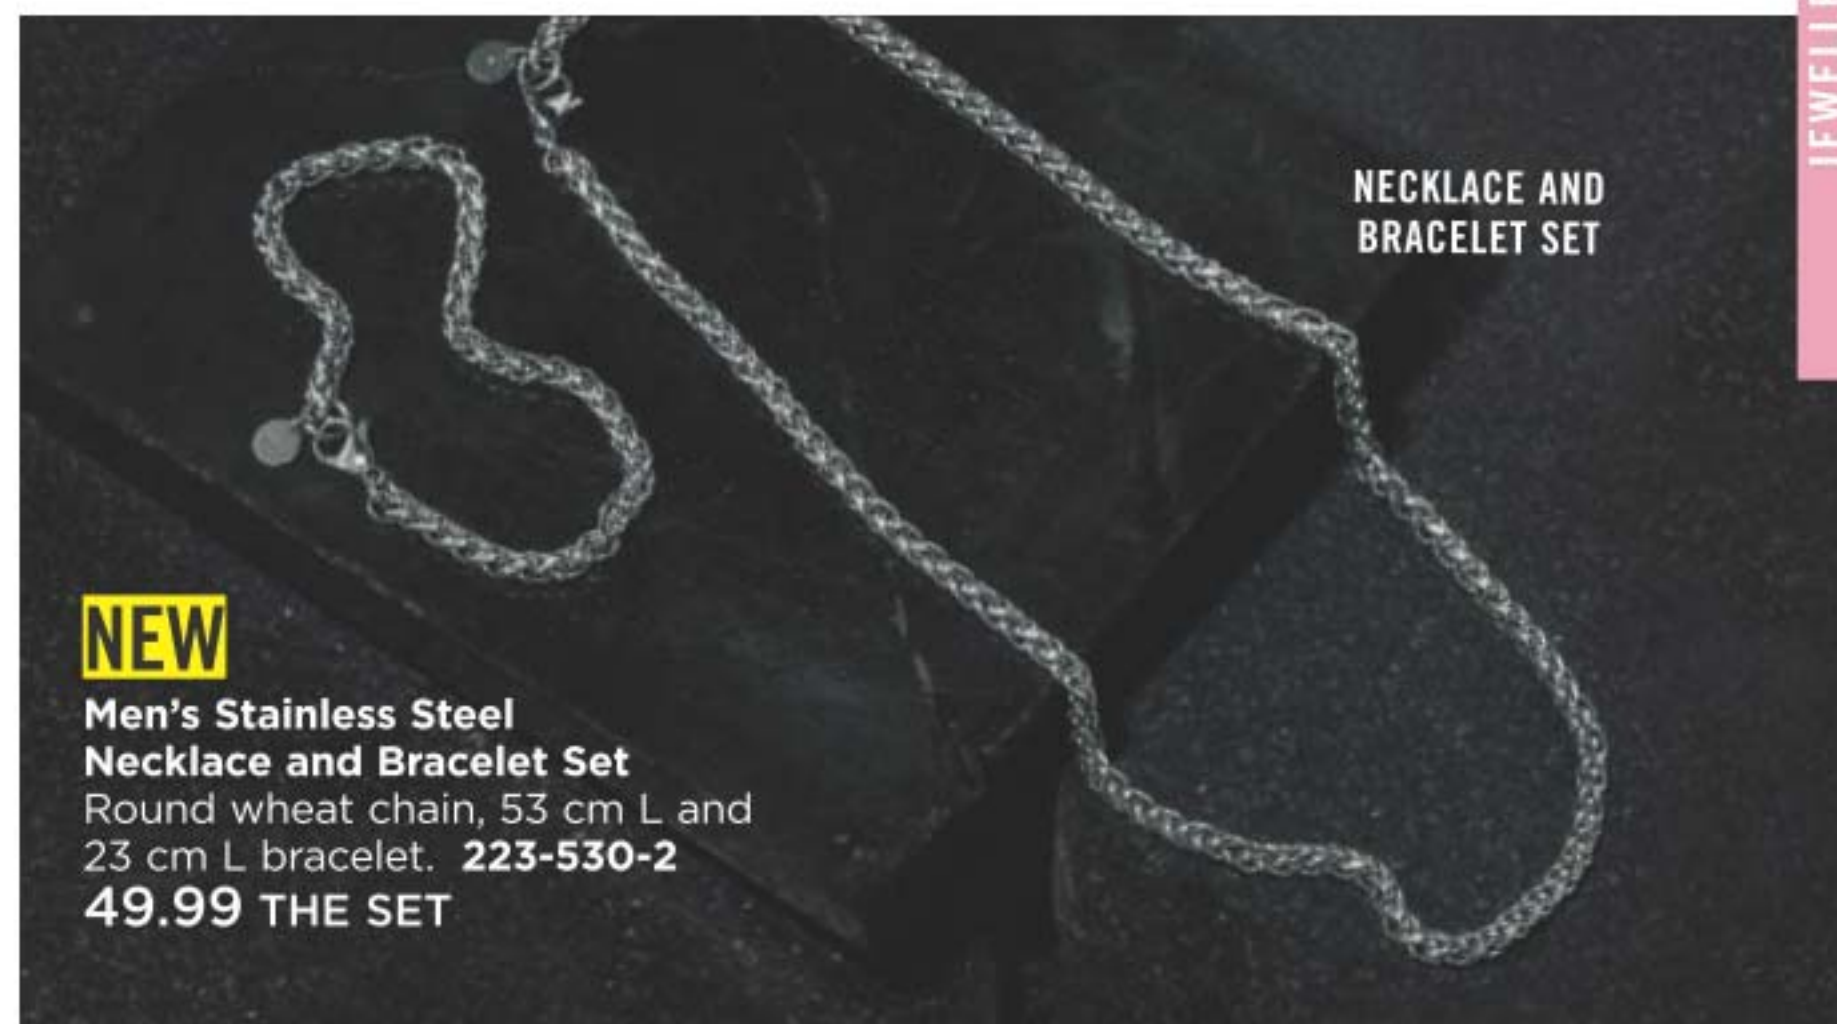

Men's Stainless Steel Collection

NECKLACE AND BRACELET SET

NEW

Men's Stainless Steel Necklace and Bracelet Set

Round wheat chain, 53 cm L and 23 cm L bracelet. **223-530-2**
49.99 THE SET