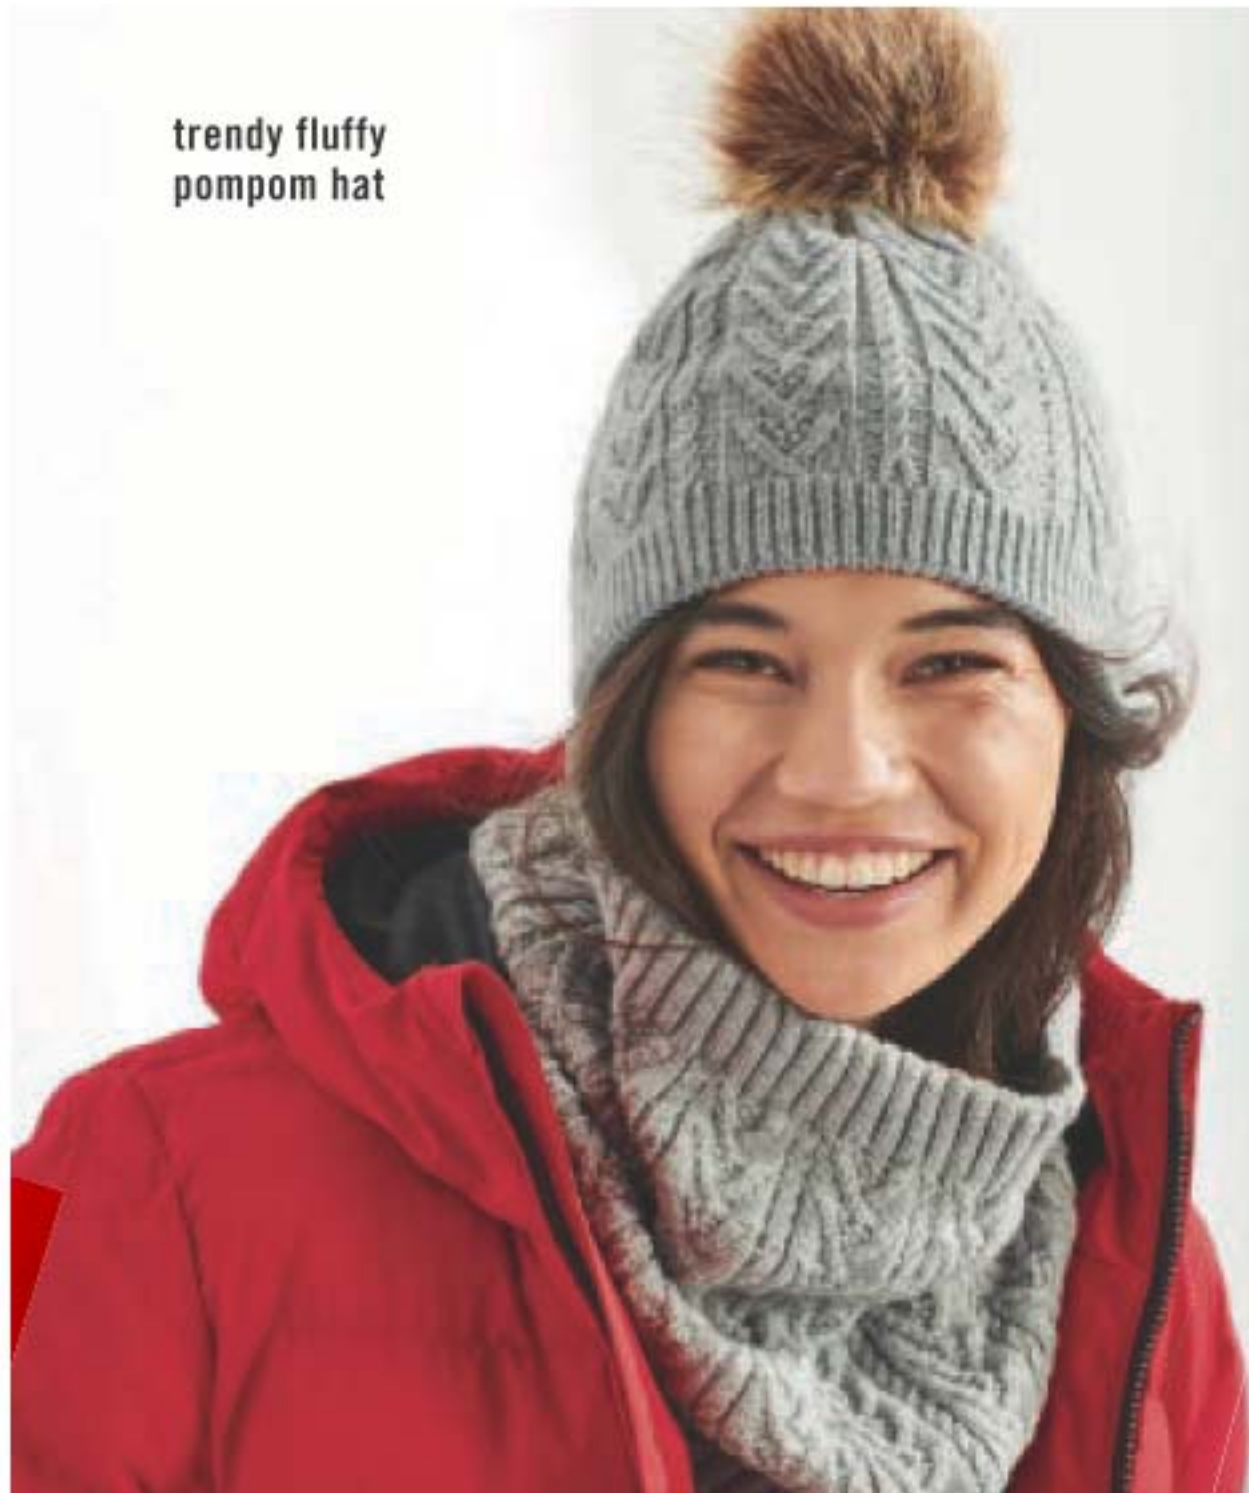

Warm and lightweight winter essentials

trendy fluffy
pom-pom hat

❖ **Hot Paws® Mini Cable Double Layer Hat**
Grey. One size fits most.
Polyester/acrylic/modacrylic.
Machine wash, dry flat.
223-453-7
19.99
LIMITED QUANTITIES

❖ **Hot Paws® Mini Cable Neck Warmer**
Grey. One size fits most.
Polyester/acrylic. Machine wash
and dry. **223-454-1**
22.99
LIMITED QUANTITIES

❖ **Hot Paws® Fleece Lined Mini Cable Mitts**
Grey. One size fits most.
Polyester/acrylic. Machine wash
and dry. **223-453-8**
22.99
LIMITED QUANTITIES