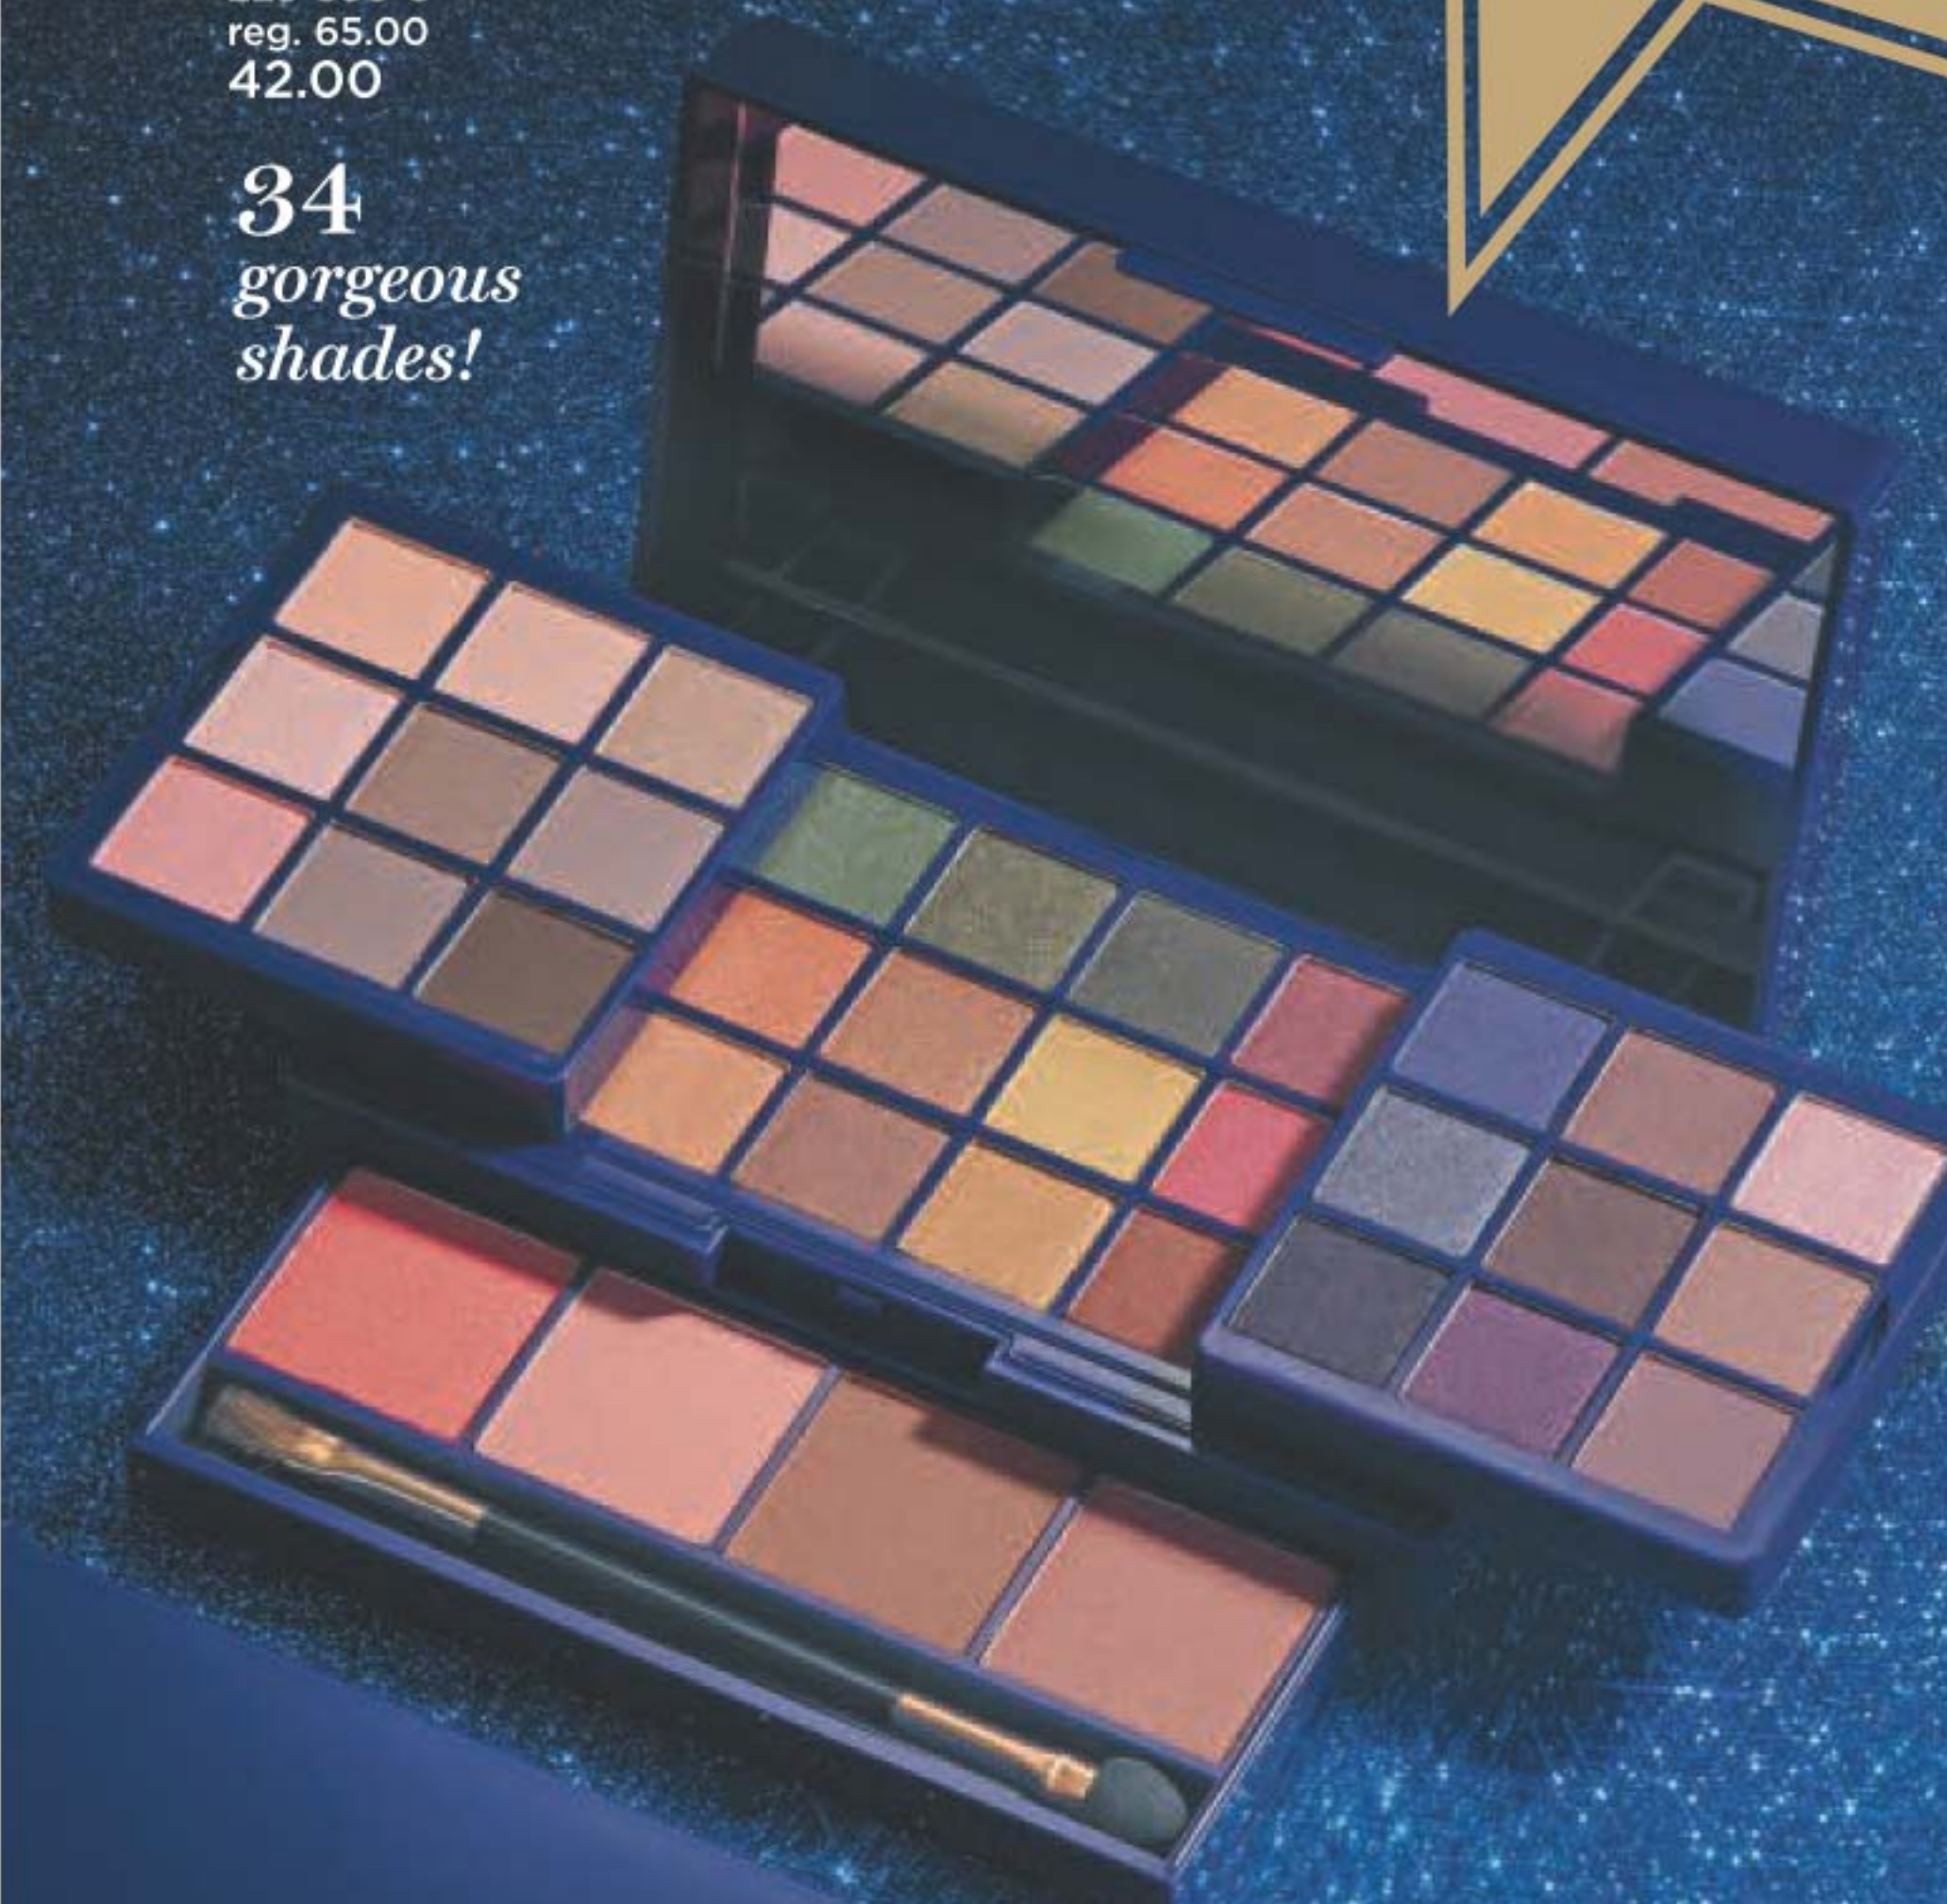

Richly pigmented, universally flattering shades, enriched with vitamin E. Comes in gift box.

Includes:

- 30 eyeshadows, 24 g total
- 4 blushes, 7 g total
- Mirror and applicator

223-380-8

reg. 65.00

42.00

**34
gorgeous
shades!**