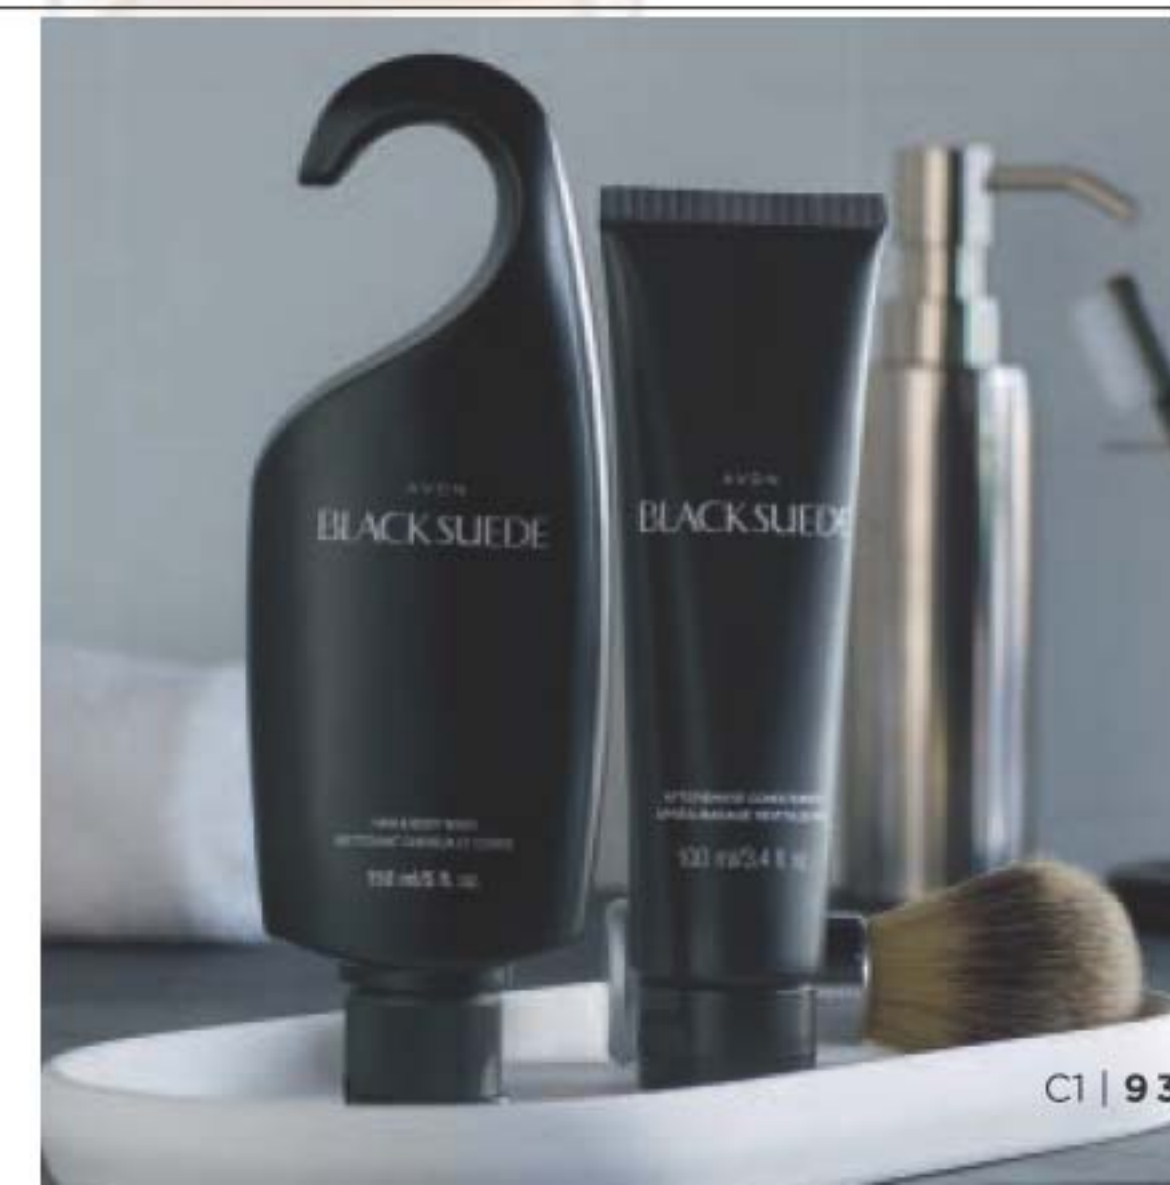

WILD COUNTRY

After Shave Splash

Leaves skin feeling smooth after shaving and lightly fragranced.

118 ml **222-574-4**

reg. 19.00

14.99

Hair & Body Wash

Gentle, non-drying cleanser with a rich, invigorating lather. Leaves hair and body lightly scented. 150 ml

222-701-6

reg. 12.00

5.99

Cologne

fresh & aromatic

A rugged blend of lavender, coriander seed and sandalwood. 88 ml

836-47

reg. 32.00

18.99

Hair & Body Wash

Gentle, non-drying cleanser with a rich, invigorating lather.

Leaves hair and body lightly scented. 150 ml **222-701-7**

reg. 12.00

5.99

Aftershave Conditioner

Calms and moisturizes skin for an all-over cool effect.

Lightly fragranced. 100 ml

222-701-5

reg. 12.00

5.99

BLACK SUEDE

Eau de Toilette

fresh & aromatic

Fresh, aromatic notes of bergamot, soft leather and oakmoss.

100 ml **222-427-9**

reg. 32.00

18.99