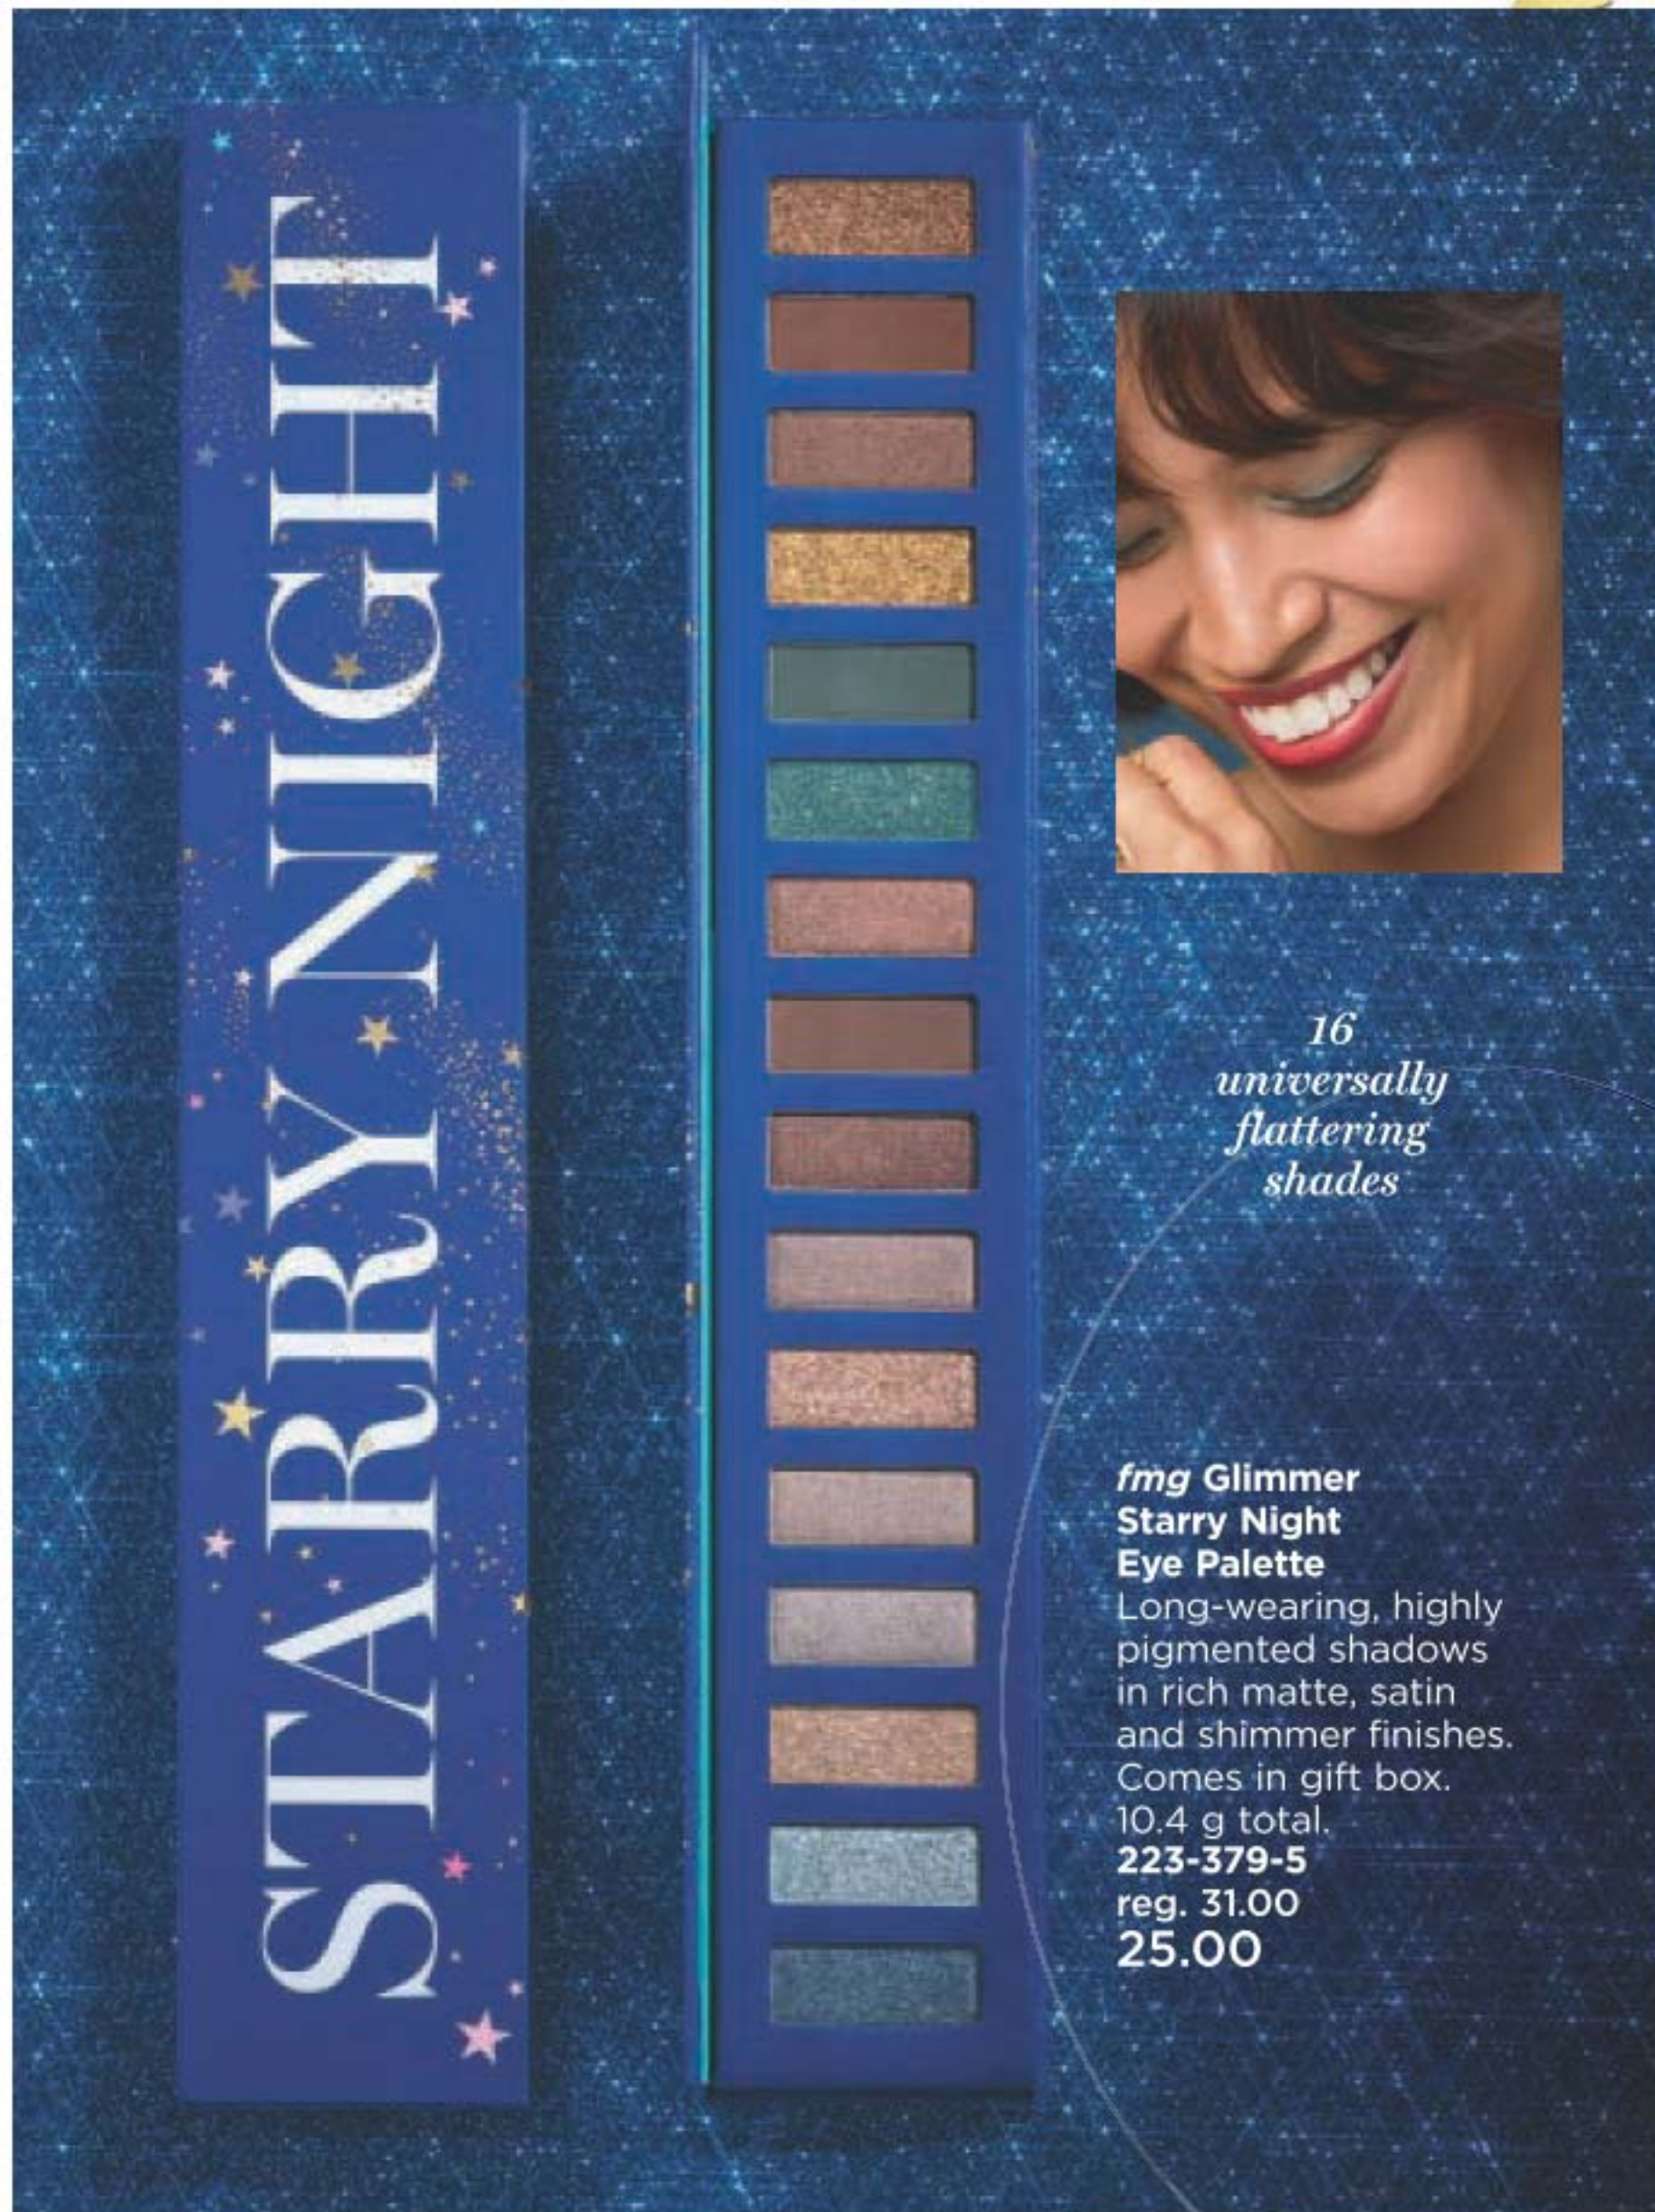

NEW! LIMITED EDITION

16
universally
flattering
shades

**fmg Glimmer
Starry Night
Eye Palette**

Long-wearing, highly pigmented shadows in rich matte, satin and shimmer finishes. Comes in gift box. 10.4 g total.
223-379-5
reg. 31.00
25.00