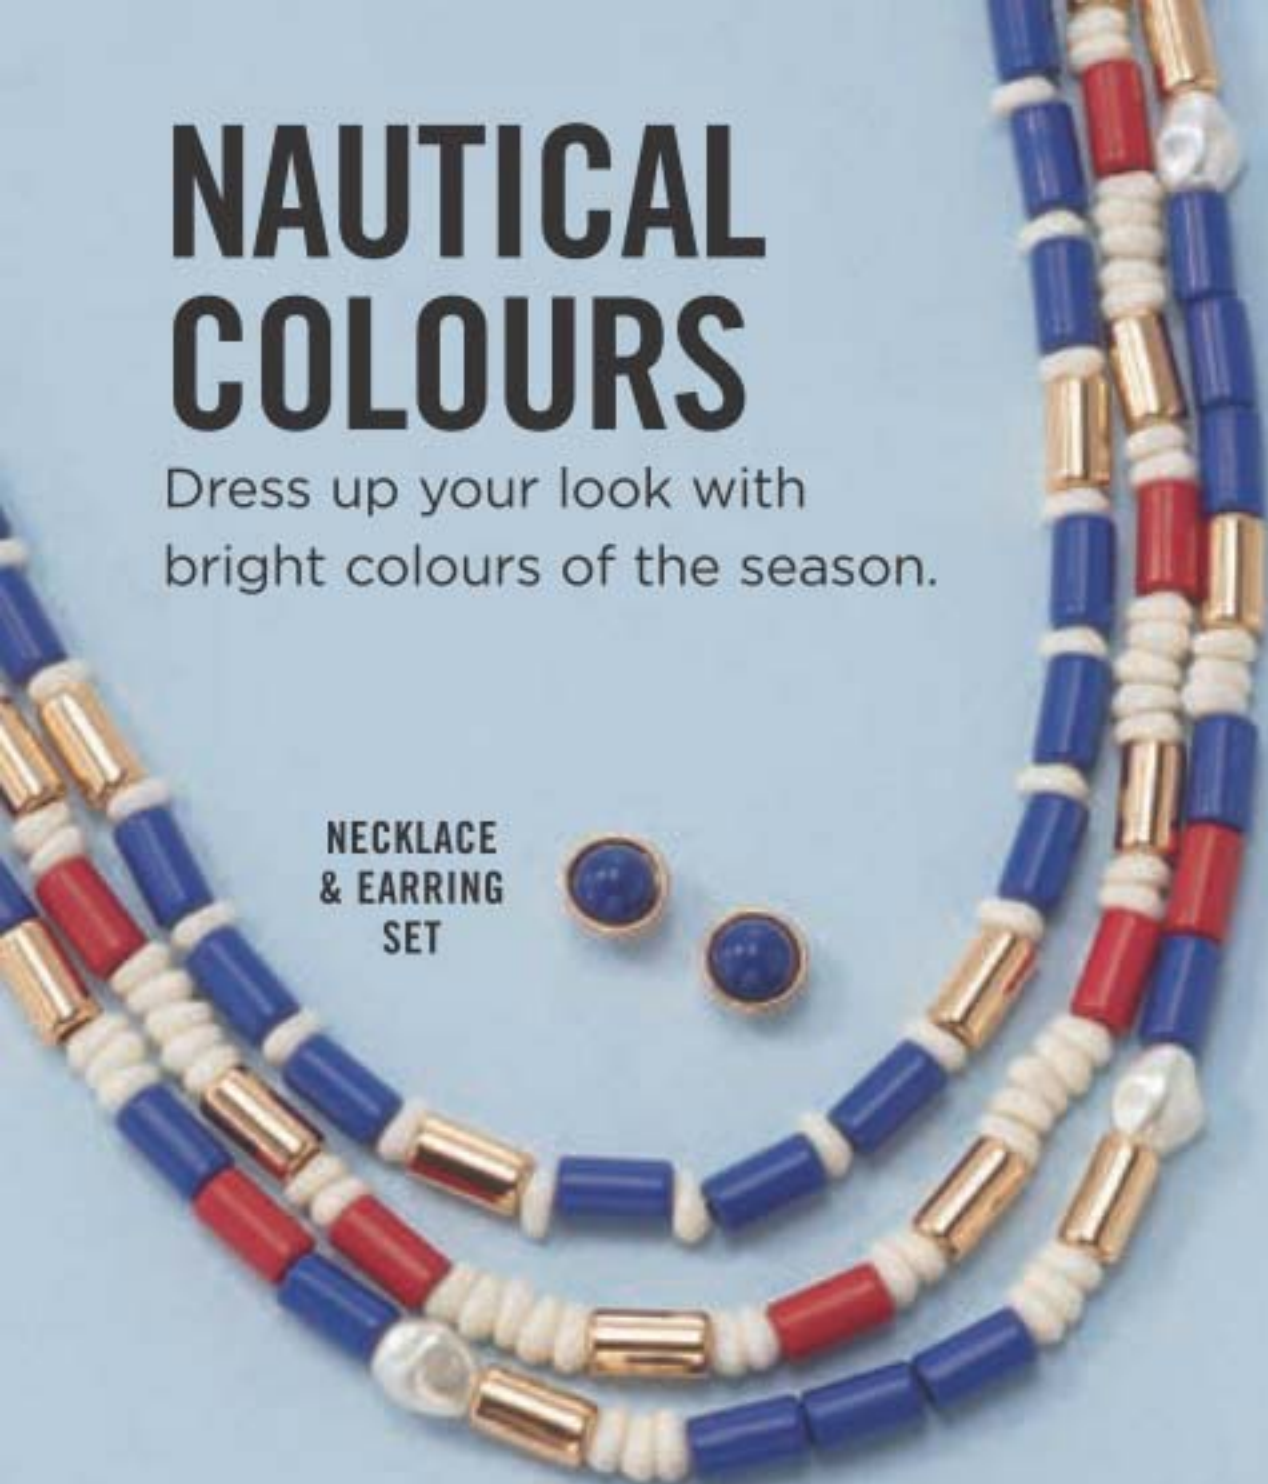

Two-layer stretch
bracelet. One size fits
most. **225-980-9**
reg. 28.99
21.99

NEW

Capri Glass Bead Collection

Mix of blue
and shimmering
goldtone glass
beads set in
goldtone.

Earrings

4 cm L.
Pierced.
226-053-7
reg. 18.99
14.99

Necklace

76 cm L with
9 cm extender.
226-053-6
reg. 32.99
24.99

Bracelet

Stretches
to fit most.
226-053-8
reg. 24.99
19.99

NAUTICAL COLOURS

Dress up your look with bright colours of the season.

NECKLACE & EARRING SET

reg. 45.99

35.99 THE SET

Hoop Earrings

3 cm diam. Pierced.

226-006-2

reg. 28.99

21.99

Bracelet Set