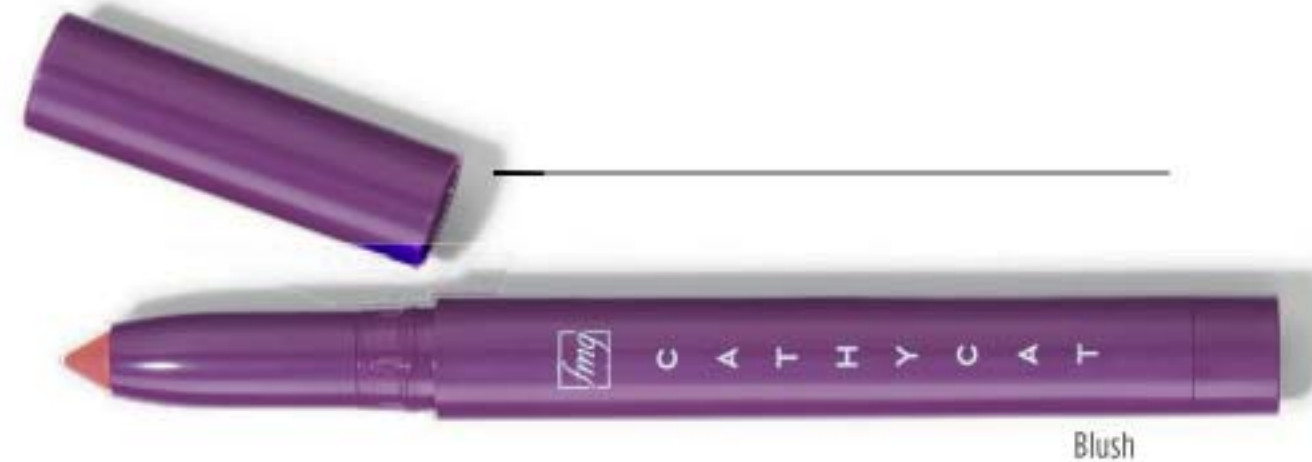

ONLY 4.99
 WITH EVERY PURCHASE
 FROM PAGES 40-41
 (EXCLUDING **fmg** ELEVATED
 EYELASH CURLER)

Shadow Gaze Matte Color Stick
 Provides the perfect amount of playtime
 for blending and building colour intensity. 1.35 g
 reg. 24.00
19.99