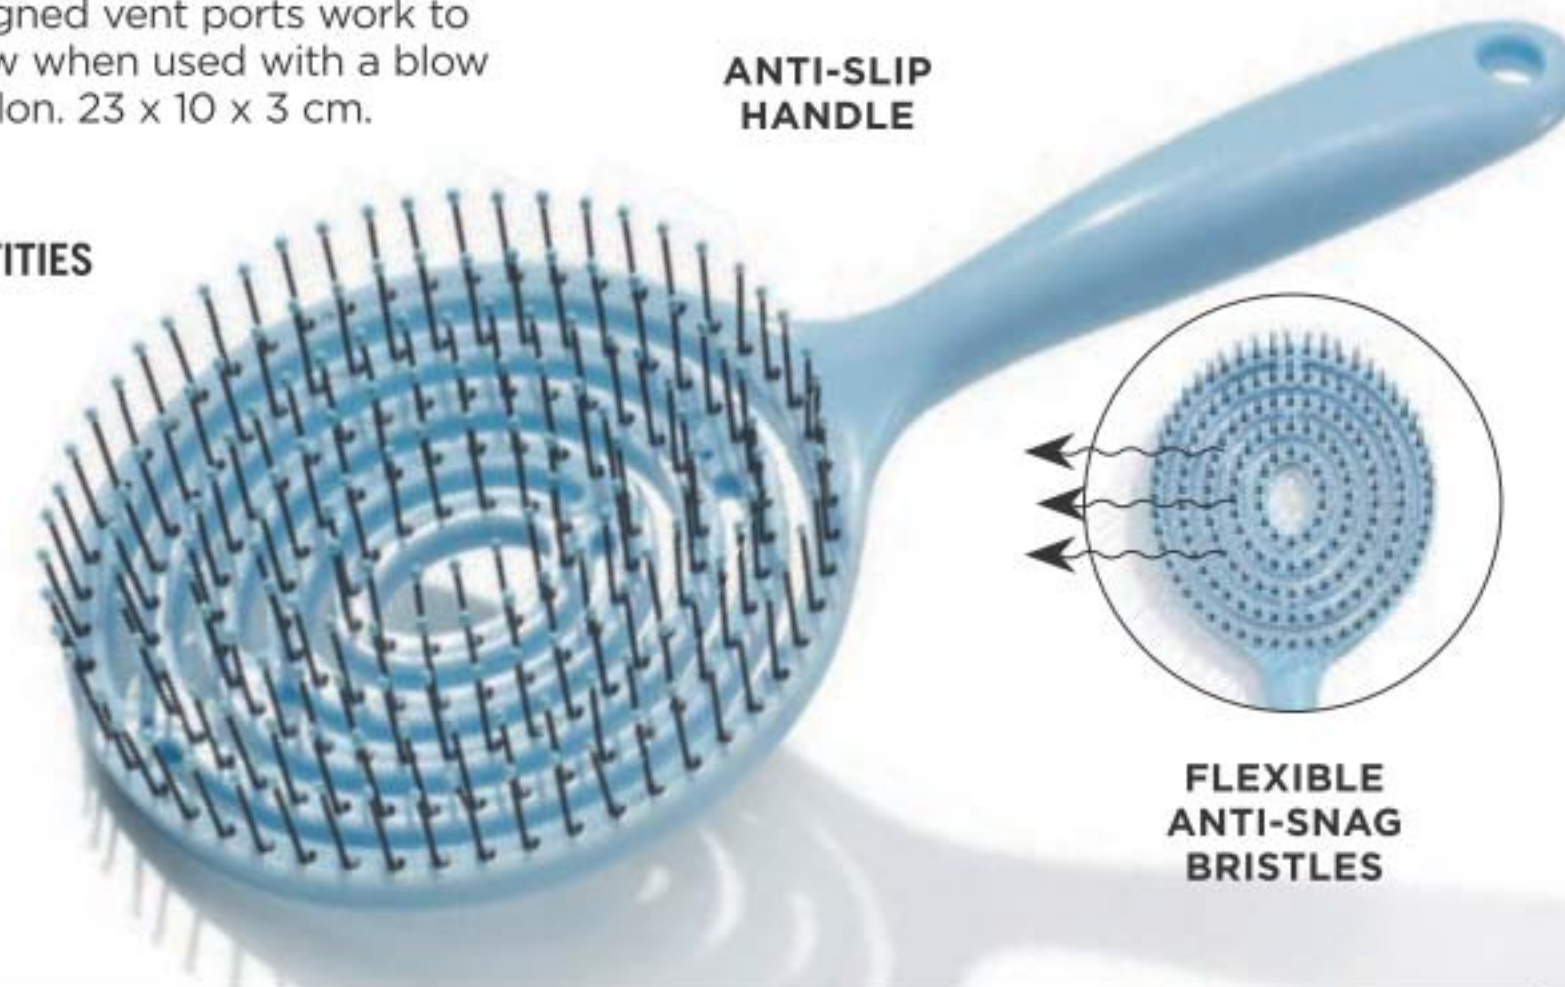

Vented Circle Brush

Specially designed vent ports work to channel airflow when used with a blow dryer. ABS/nylon. 23 x 10 x 3 cm. **223-973-6**

10.99
LIMITED QUANTITIES