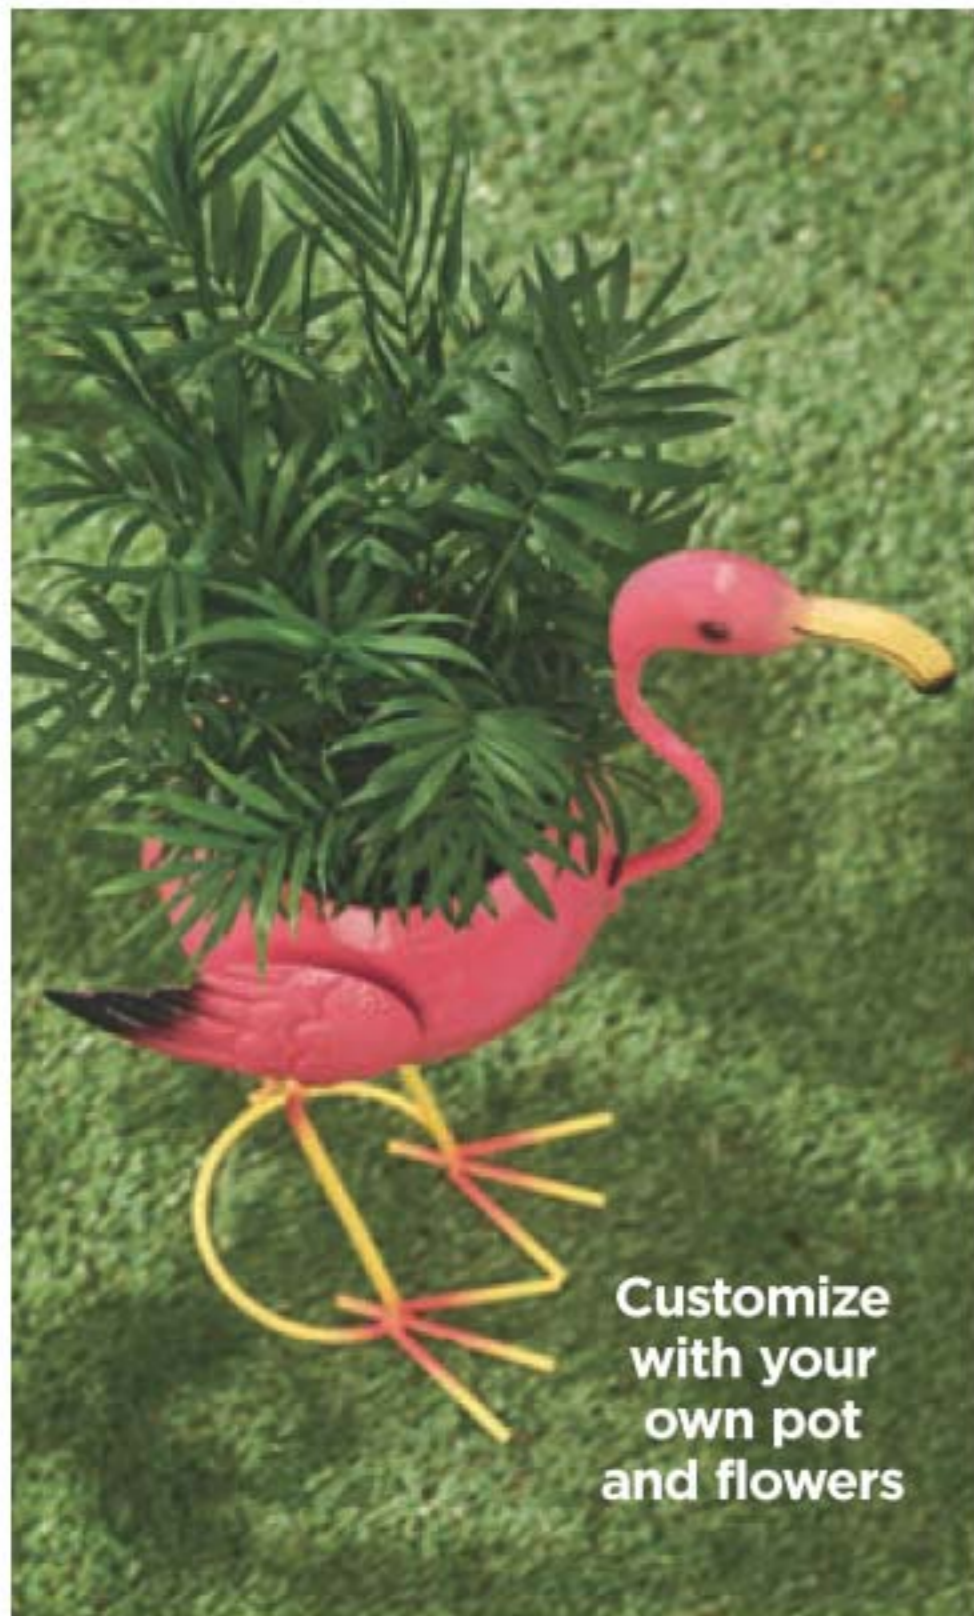

for dawn  
and dusk  
when  
**bugs**  
are most  
**active**

fast  
drying  
118 ml

fast  
drying  
family size  
236 ml

\*Against certain insects.  
Read and follow label directions and precautions.

there's  
a new  
**bird in  
town!**