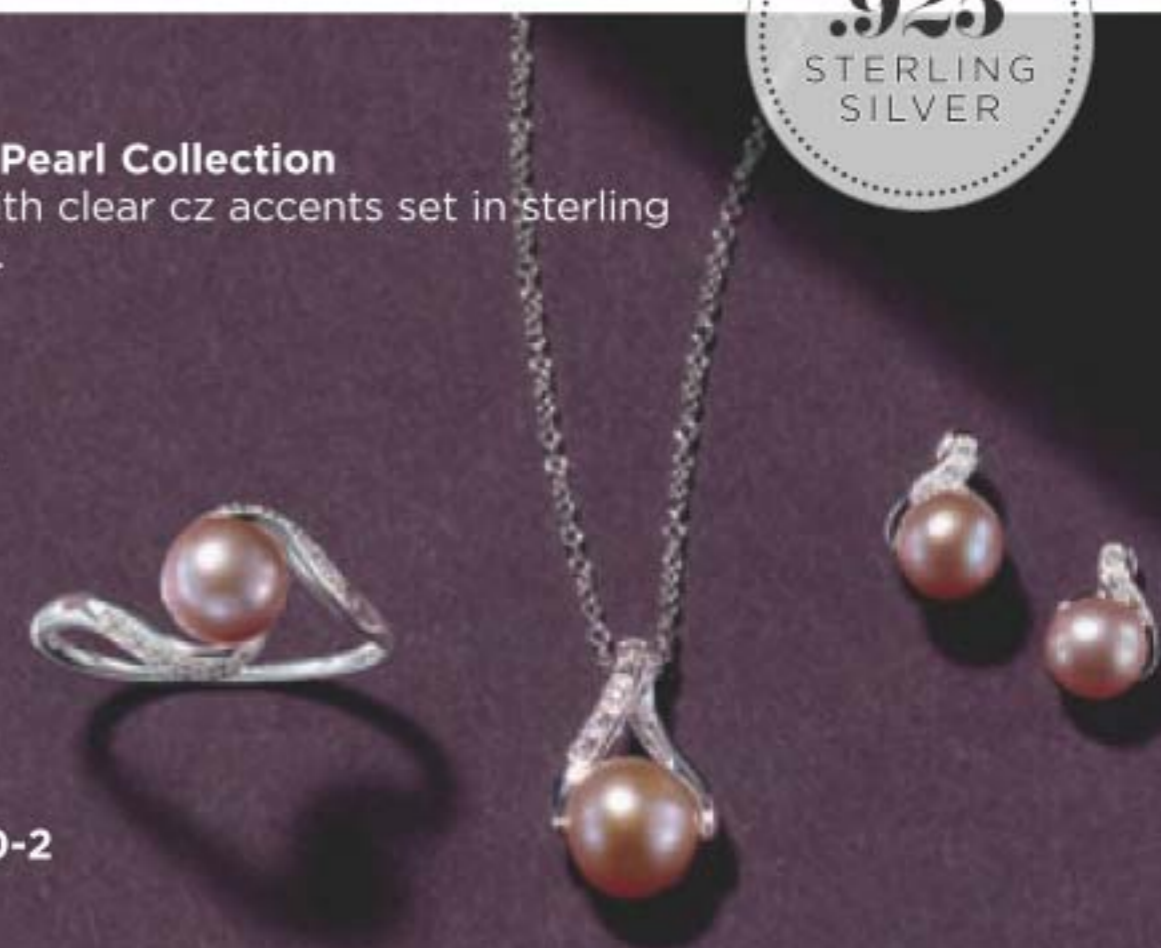

### Sterling Silver Abstract Pearl Collection

Pink freshwater pearls with clear cz accents set in sterling silver. Pearls, 6 mm diam.

**Ring**  
**5 224-730-4 8 224-730-7**  
**6 224-730-5 9 224-730-8**  
**7 224-730-6 10 224-730-9**  
**64.99**

**Necklace**  
43 cm L with 3 cm extender. **224-730-1**  
**84.99**

**Earrings**  
Pierced. 1 cm L. **224-730-2**  
**64.99**

FIND YOUR RING SIZE match your ring to one of these circles