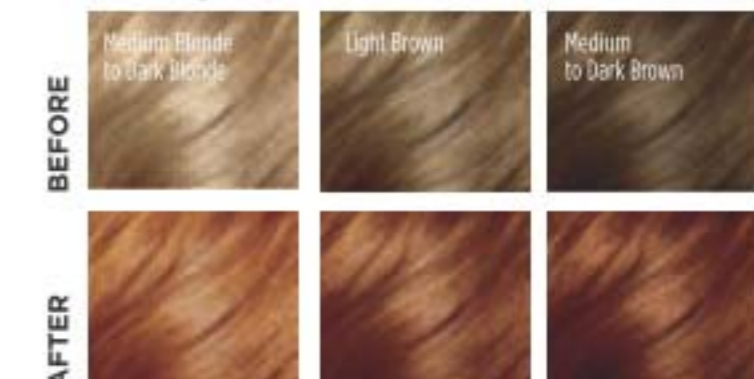

The Face Shop Root Touch-Up
An instant way to cover up your roots. Travel-ready. Paraben-free. Apply to dry hair. Washes out with shampoo. 7 g reg. 26.00 **22.00 each**