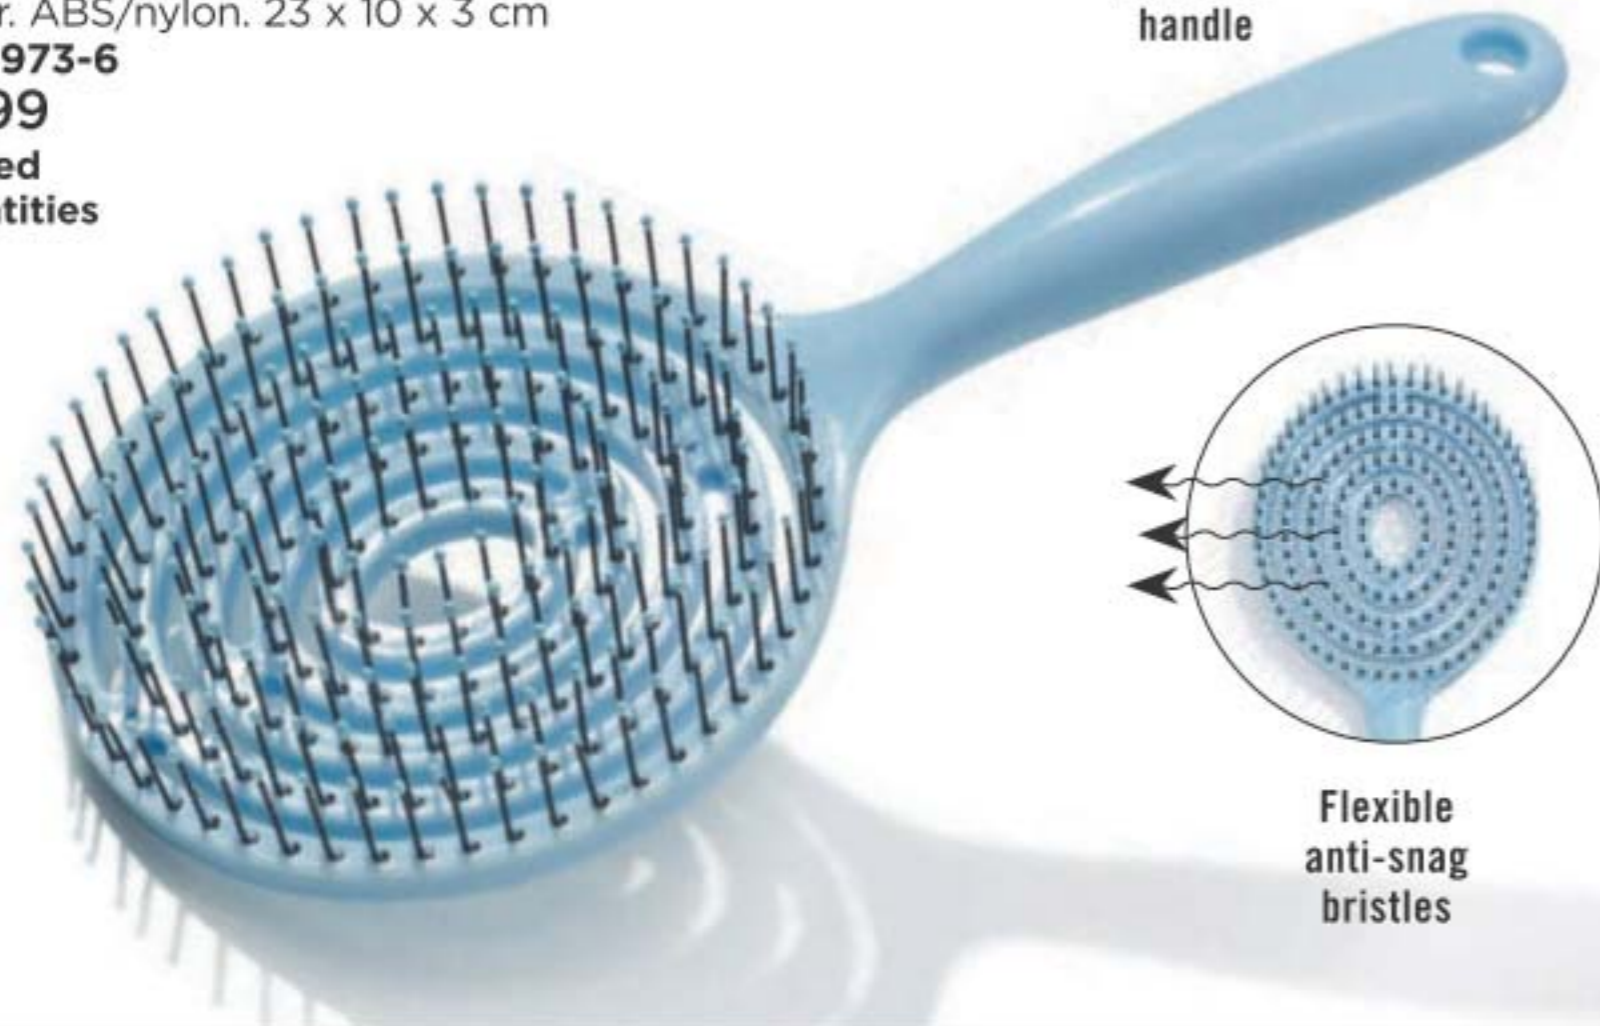

Flexible anti-snag bristles