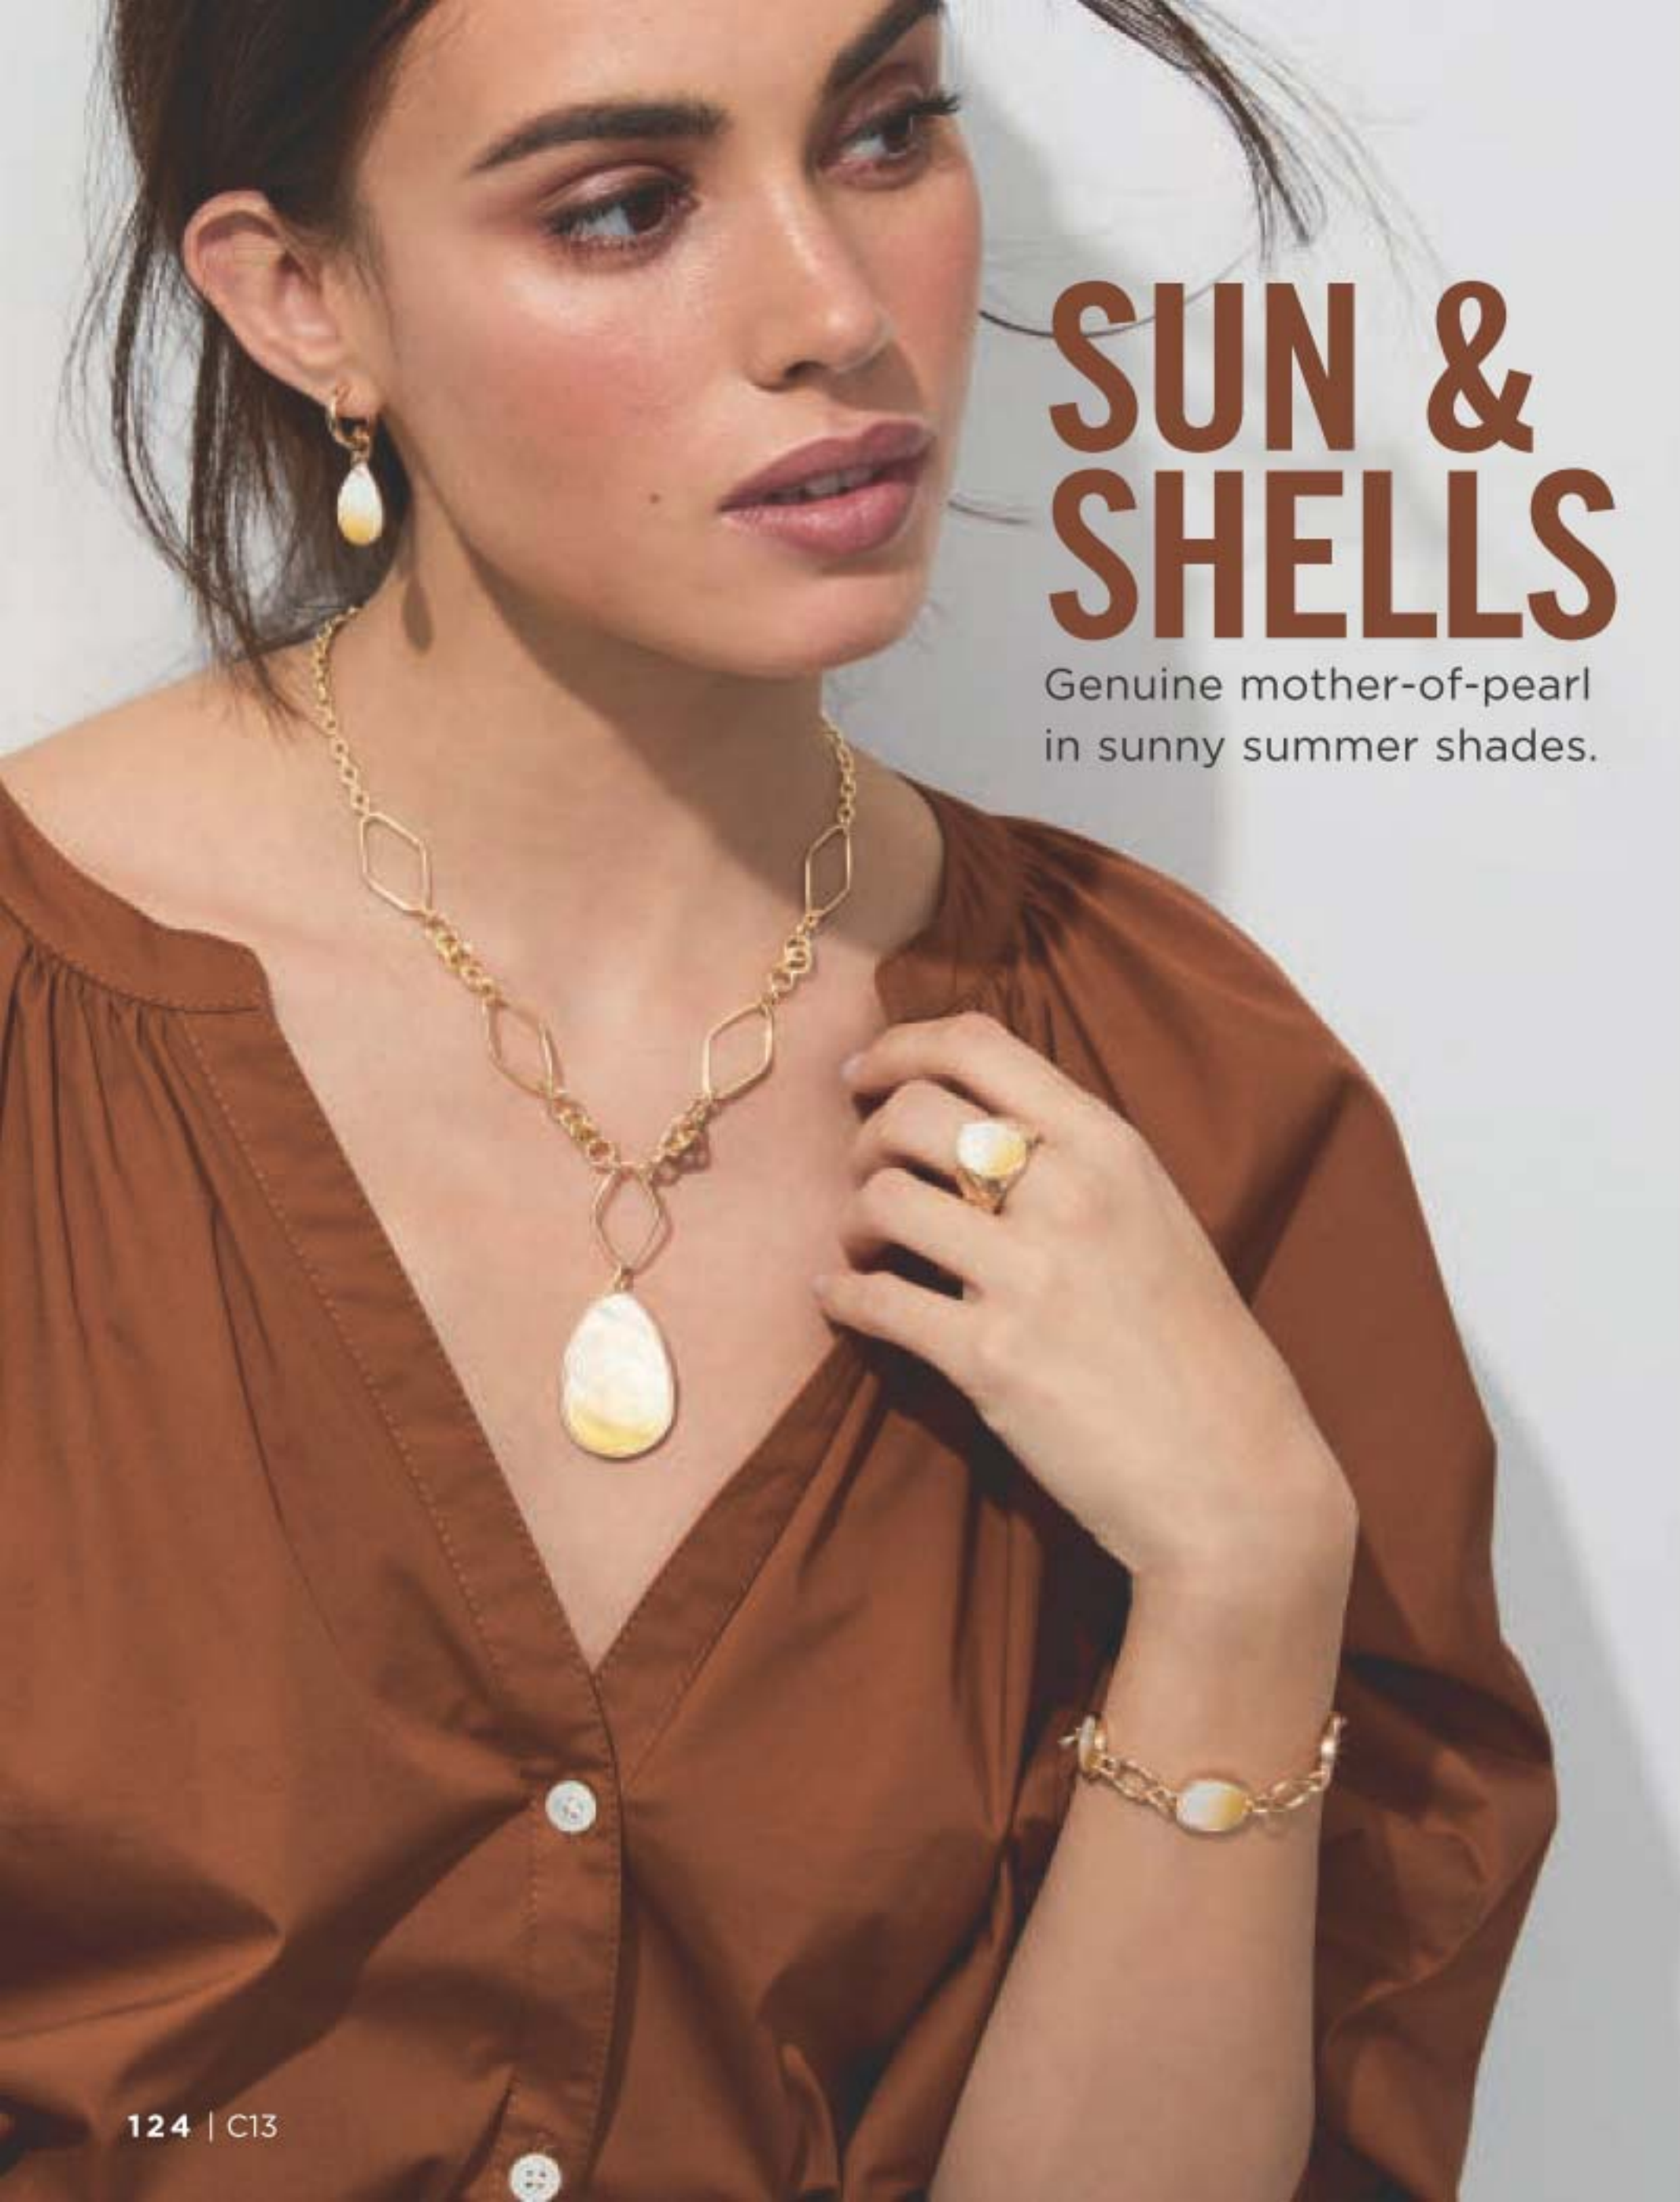

SUN & SHELLS

Genuine mother-of-pearl in sunny summer shades.

NEW

Sunshine Shell Collection

Genuine mother-of-pearl set in goldtone.

A. Toggle Bracelet

19 cm L.
224-859-3
reg. 24.99
19.99

B. Earrings

Pierced drops,
3 cm L.
224-859-2
reg. 16.99
13.99

C. Necklace

Chain, 42 cm L
with 9 cm extender.
Pendant, 4 cm L.
224-859-1
reg. 32.99
24.99

D. Ring

1 cm L.
6 **224-859-4**
8 **224-859-5**
10 **224-859-6**
reg. 18.99
14.99

Ring sizer,
page 140.