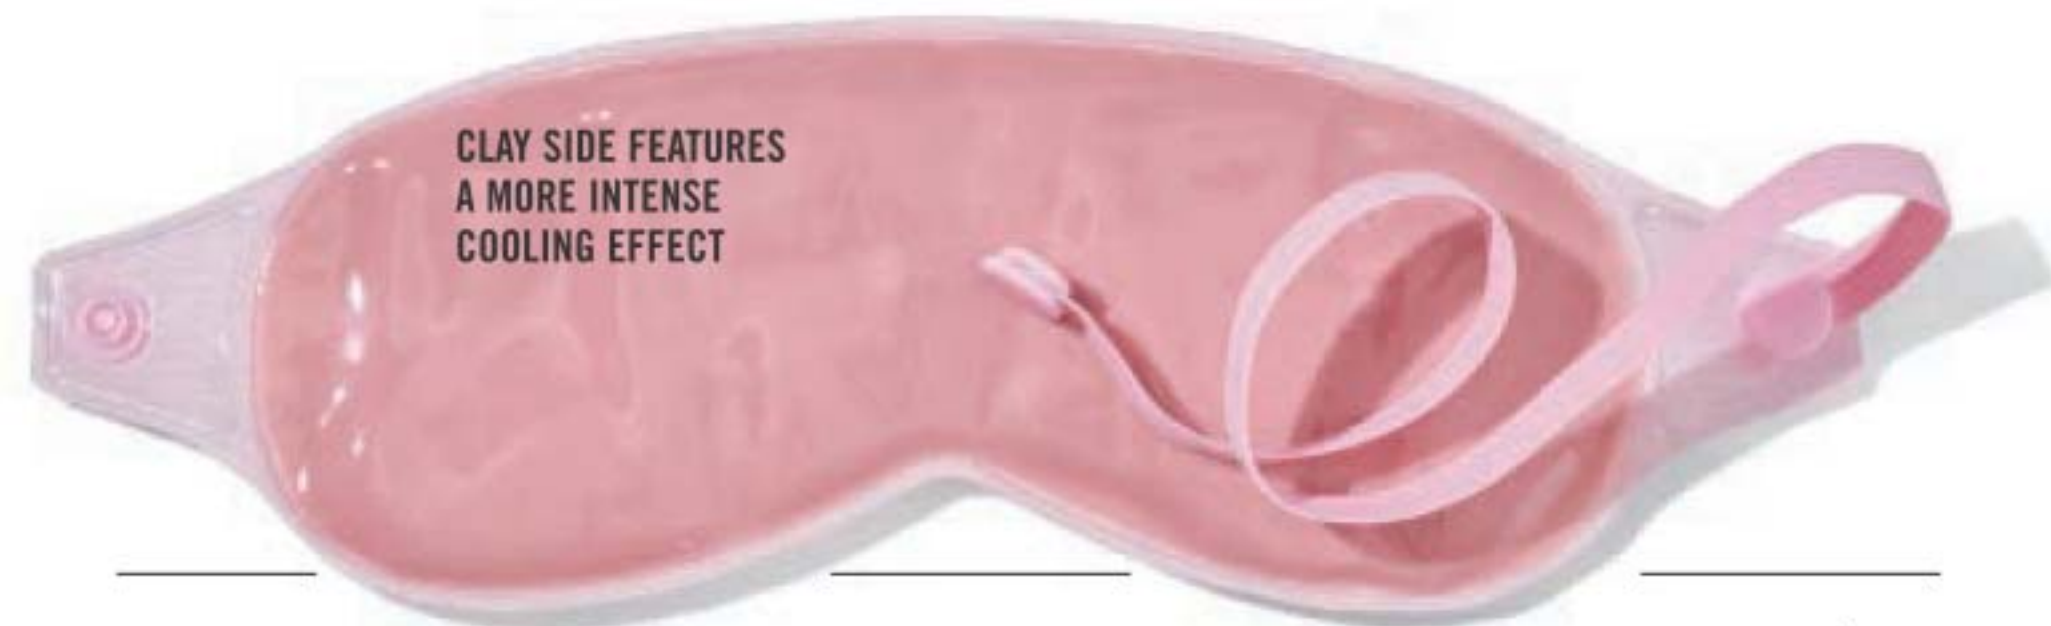

CLAY SIDE FEATURES A MORE INTENSE COOLING EFFECT