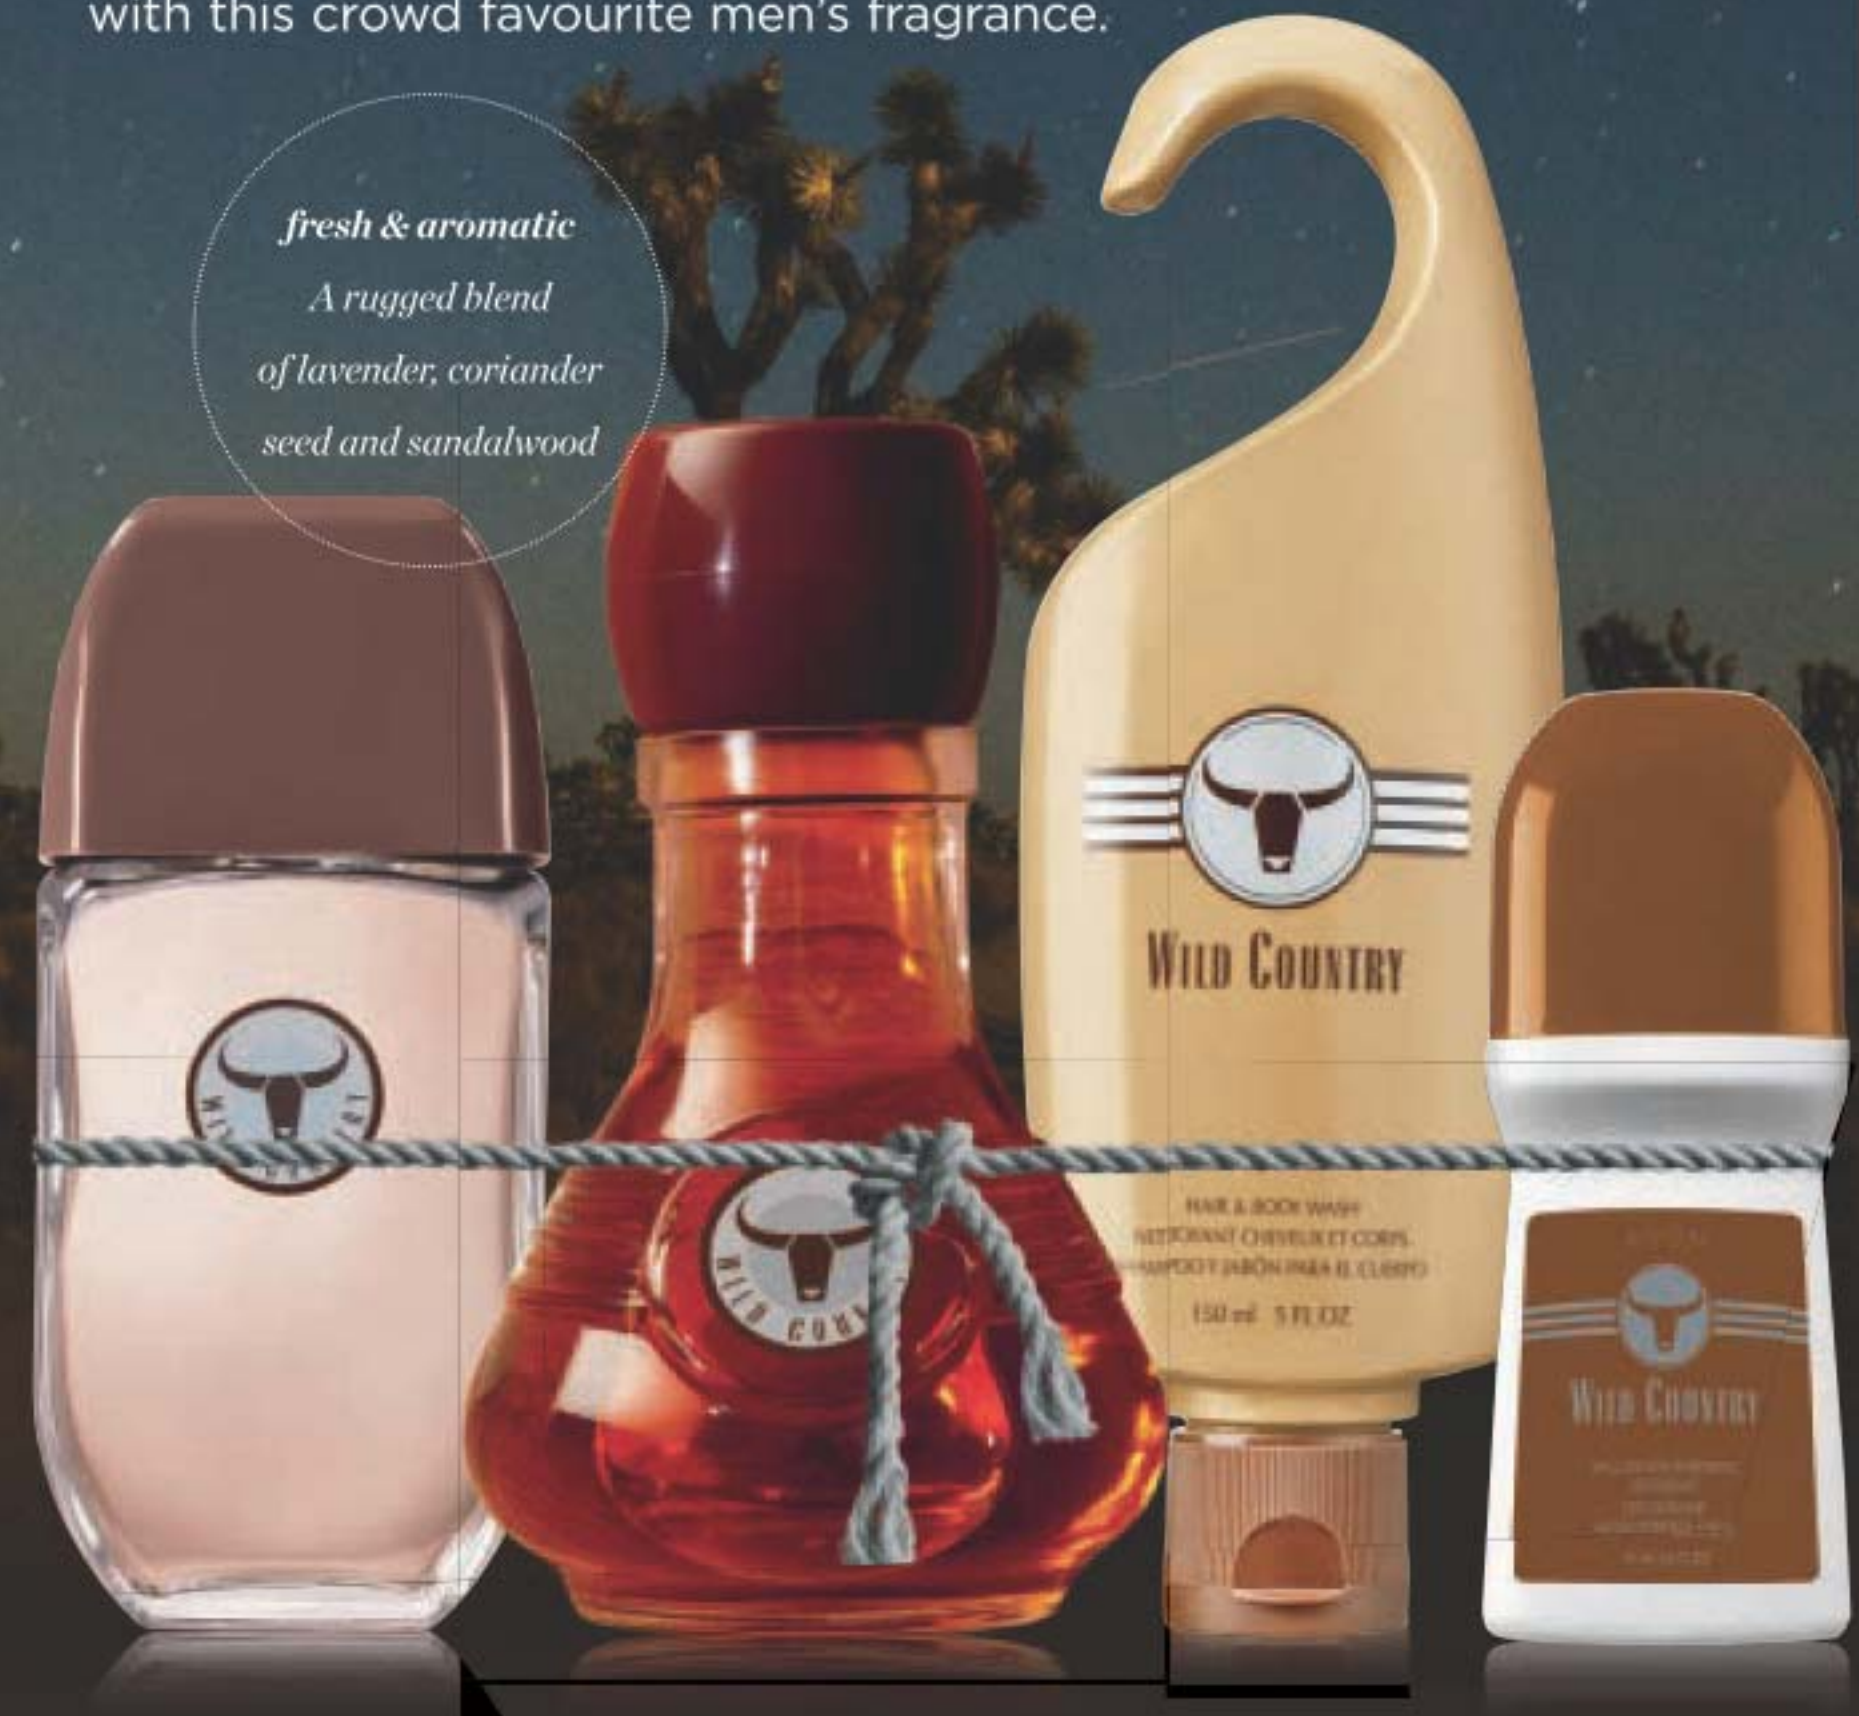

Effortlessly cool

Go ahead and show your smooth side with this classic, sophisticated blend.

BLACK SUEDE COLLECTION

Includes:

- Roll-On Anti-Perspirant Deodorant 75 ml
- Eau de Toilette 100 ml
- Hair & Body Wash 150 ml
- After Shave Conditioner 100 ml

61.00 TOTAL VALUE
4-PIECE PACK 25.00
 896-415-0
 PAGE 86

An untamed spirit

Reign in your confident style, then let it loose with this crowd favourite men's fragrance.

WILD COUNTRY COLLECTION

Includes:

- Cologne 88 ml
- After Shave Splash 118 ml
- Hair and Body Wash 150 ml
- Roll-On Anti Perspirant Deodorant 75 ml