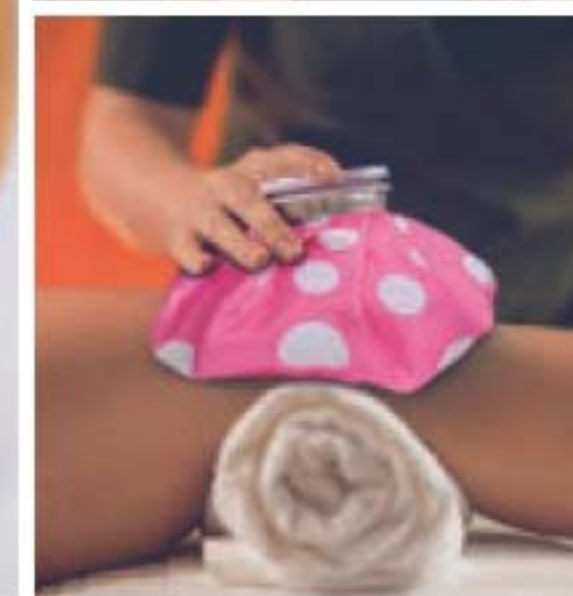

*stainless steel
toenail clipper with
chevron design*

Soothe with quick relief

Put headaches, minor injuries and sore muscles on ice.

Retro Ice Pack
Reusable and economical.
Designed to easily accommodate
ice cubes. 16 cm diam. x 15 cm H.
Polyester/ABS/aluminum.
224-092-3
12.99
LIMITED QUANTITIES