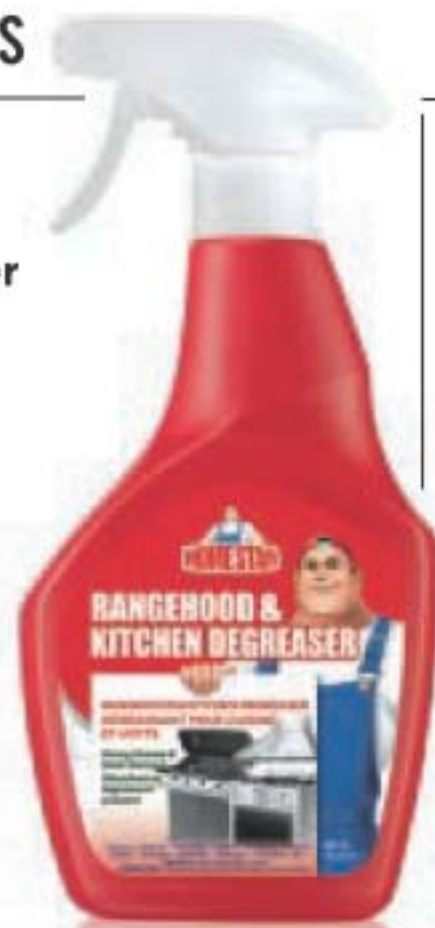

HOME SOLUTIONS

❖ Homestar Rangehood & Kitchen Degreaser

Double-solvent solution blend for hard-to-remove grease stains on range hoods, stovetops, BBQ grills and more! External oven use only. 480 ml
223-134-1
15.99