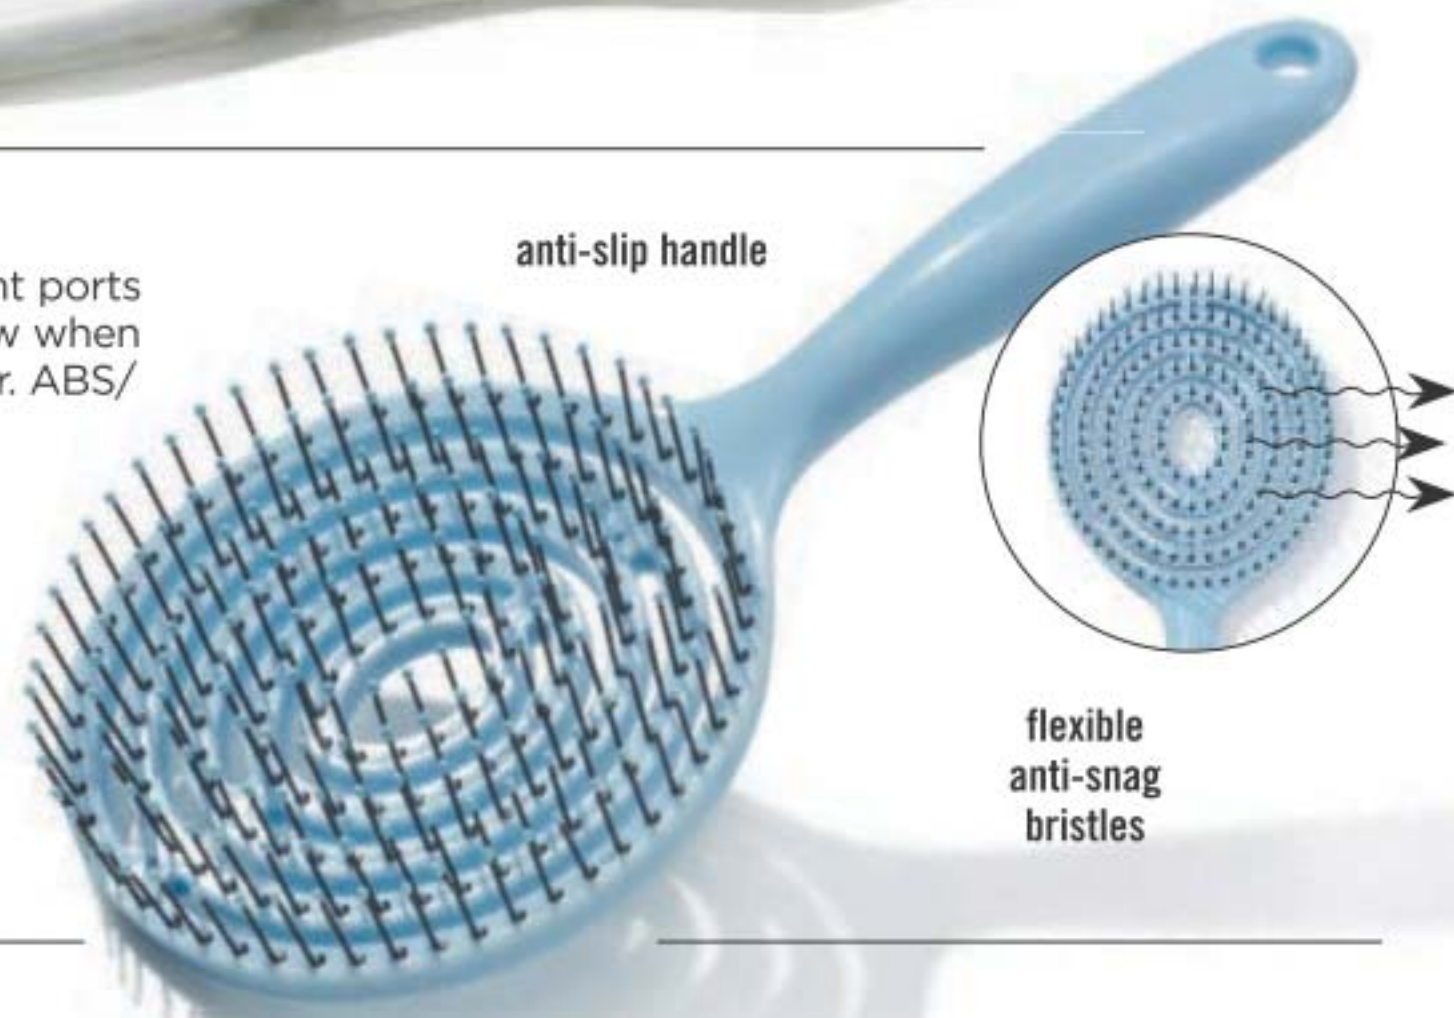

flexible
anti-snag
bristles

ergonomic offset
handle for comfort

Vented Circle Brush

Specially designed vent ports work to channel airflow when used with a blow dryer. ABS/nylon. 13 x 10 x 3 cm
223-973-6
10.99

LIMITED QUANTITIES