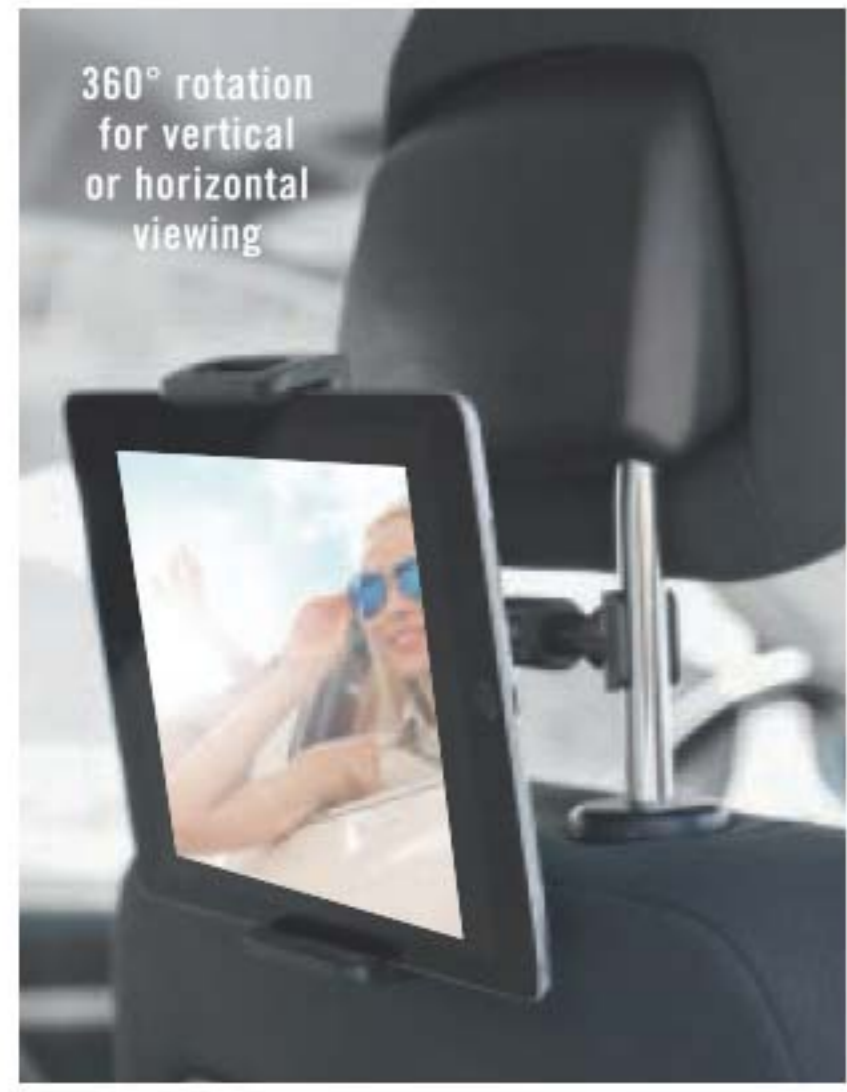

360° rotation for vertical or horizontal viewing

NEW

❖ **Tablet Headrest Mount**
Fits most tablets, up to 16 cm in width. 18 x 11 x 7 cm. Metal/polypropylene/EVA. **225-975-3**
19.99

spring rod extends to fit headrests from 14-18 cm