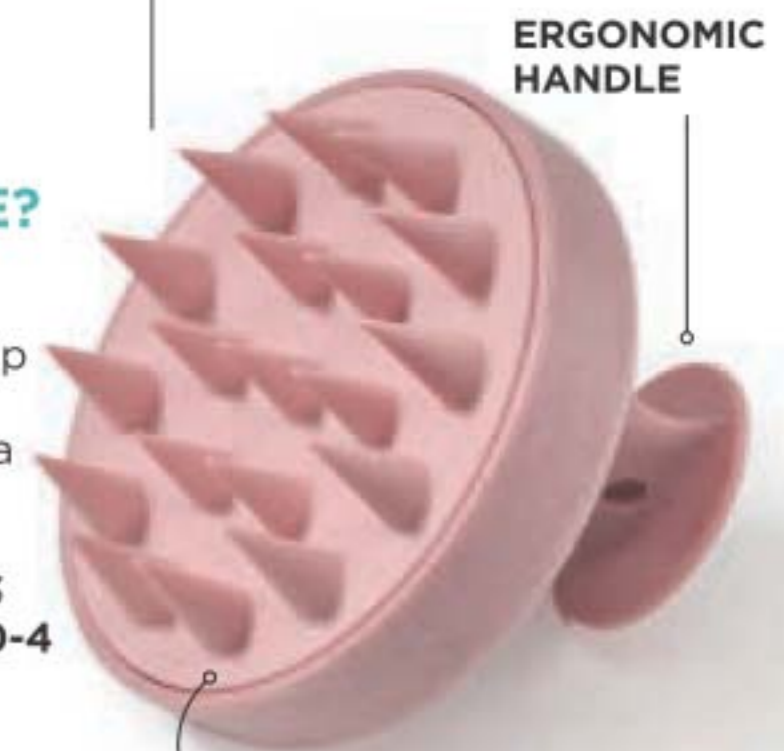

Wheat Straw Scalp Massager

Works to stimulate and exfoliate the scalp. Use while shampooing for a gentle massage or to evenly distribute treatments throughout hair. 8 x 8 x 7 cm. Polypropylene/thermoplastic rubber/wheat straw fibre.
225-085-0
7.99
LIMITED QUANTITIES