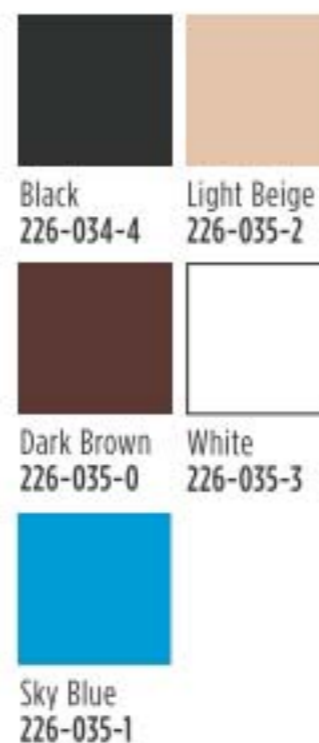

LASHES & BROWS

INSTANT LENGTH AND WEIGHTLESS VOLUME

fmg Love at 1st Lash Mascara
Olive oil and lycopene strengthen lashes. 9 ml
Blackest Black 225-679-9
reg. 23.00
16.99

WATERPROOF FORMULA

Love at 1st Lash Waterproof Mascara
With Lashrez, olive oil and vitamin E to strengthen and condition lashes. 8.5 ml
Blackest Black 222-014-9
reg. 23.00
16.99

fmg Colors of LOVE Hi-Brow Tinted Brow Gel
Fills, grooms and shapes. 3.3 ml
reg. 24.00
18.99

fmg Colors of LOVE Hi-Brow Sculpting Brow Gel
Wear alone or over your favourite brow products. 3.3 ml
reg. 24.00
18.99

EYES & BROWS

Colour-true eye & brow liners
with all-day wear!

Pro Liners
With castor seed oil. Won't tug or pull. 0.9 g
reg. 9.00
4.99 EACH

EYE LINER

BROW LINER

WATERPROOF FORMULA

fmg Glimmer Always On Point Eyeliner
Smudge-proof, creamy, smooth formula. 0.25 g
reg. 13.00
9.99

QUICK-DRY PRECISION FELT-TIP LINER

fmg Glimmer Liquid Eyeliner
Removes with ease using soap and water or makeup remover. Transfer/sweat-proof, **waterproof** formula. 1.1 ml
Blackest Black 223-883-9
reg. 18.00

LIMITED TIME OFFER
9.99