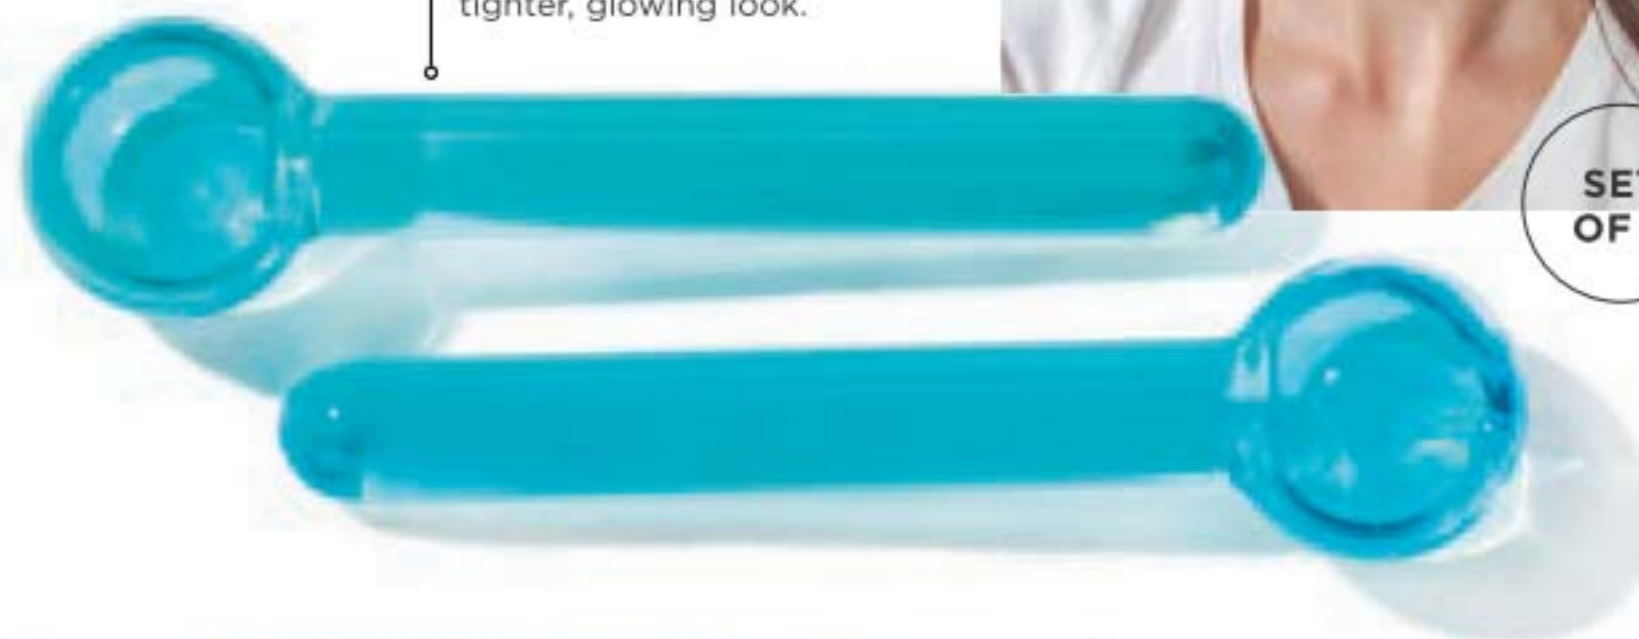

Cooling Globes - Set of 2
Put in the fridge (not freezer) for at least 20 minutes to chill before use. To speed cooling process, place globes in a bowl of cold water before putting in the fridge. Once cooled, use them to gently massage your entire face and neck. 3 x 12 cm. Glass/water.
224-043-6
reg. 35.00
19.99 THE SET
LIMITED QUANTITIES

Apply a small amount of your favourite serum to your face, then using an upward motion, gently roll globes. The upward movement may act as a skin-lifting massage for a younger, tighter, glowing look.

SET OF 2