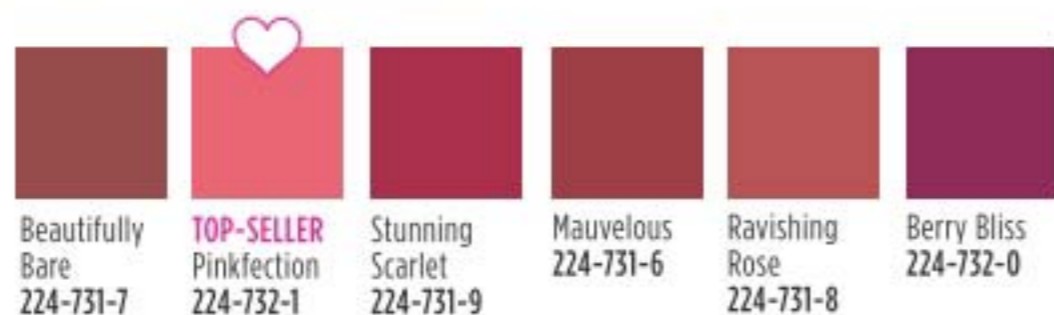

LIPS

fmg Cashmere Rouge Lacquer
Ultra-pigmented lip colour and brilliant clear lacquer. Transfer/smudge/feather-proof. Paraben-free. 5.6 g total weight.
reg. 32.00
26.00

Mattitude Soft Matte Liquid Lip
Weightless, non-drying formula that lasts for hours. Poppy seed oil and vitamin E nourish and smooth lips. Paraben/sulfate/phthalate-free. 4 ml
reg. 19.00
13.99

2-in-1 Lip Tattoo Lip Line & Fill Duo
Infused with sunflower seed oil to help hydrate lips. Paraben/gluten/phthalate/sulfate-free. Vegan. 1.6 ml
reg. 19.00
13.99
WHILE SUPPLIES LAST

DISCOVER YOUR LIPSTICK FORMULA AND SHADE AT AVONLIPMATCH.CA

fmg CASHMERE

Caress your lips
with cashmere

Good Housekeeping
Magazine 2022 Beauty
Award Winner

**OPULENT HIGH-SHINE
FINISH WITH BUILDABLE
MEDIUM-TO-FULL
COVERAGE**

Essence Lipcream
Enriched with a blend of anti-aging ingredients, including Bio-Retinol complex. 3 g
reg. 32.00
26.00

FREE fmg GLIMMER LIP POLISH
Details, page 46