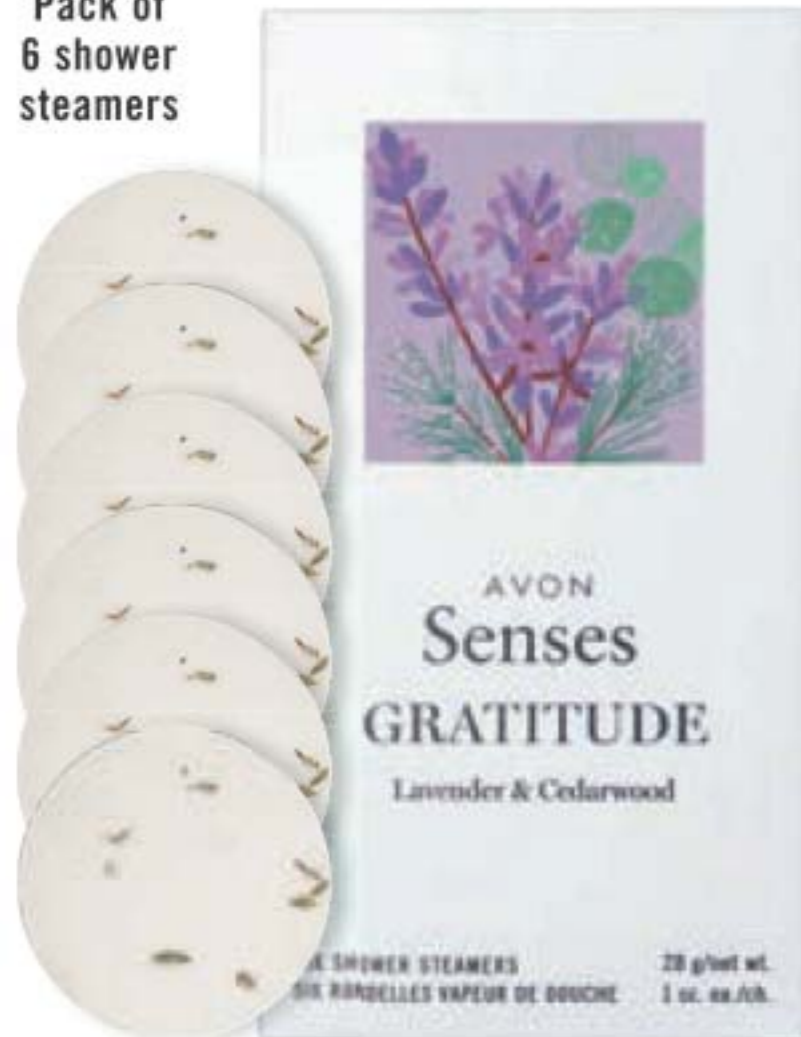

Air Diffuser

Six diffuser reeds.
Fragrance oil, 70 ml
224-993-6
reg. 40.00
34.99

Room Spray

96 ml **224-994-0**
reg. 18.00
14.99

Includes
6 diffuser
reeds

Pack of
6 shower
steamers

❖ Candle

Luxurious 1-wick candle. Soy-wax blend. 8 cm diam. x 9 cm H. Burn time: 40 hours. 198.4 g **224-993-4**
reg. 30.00
24.99