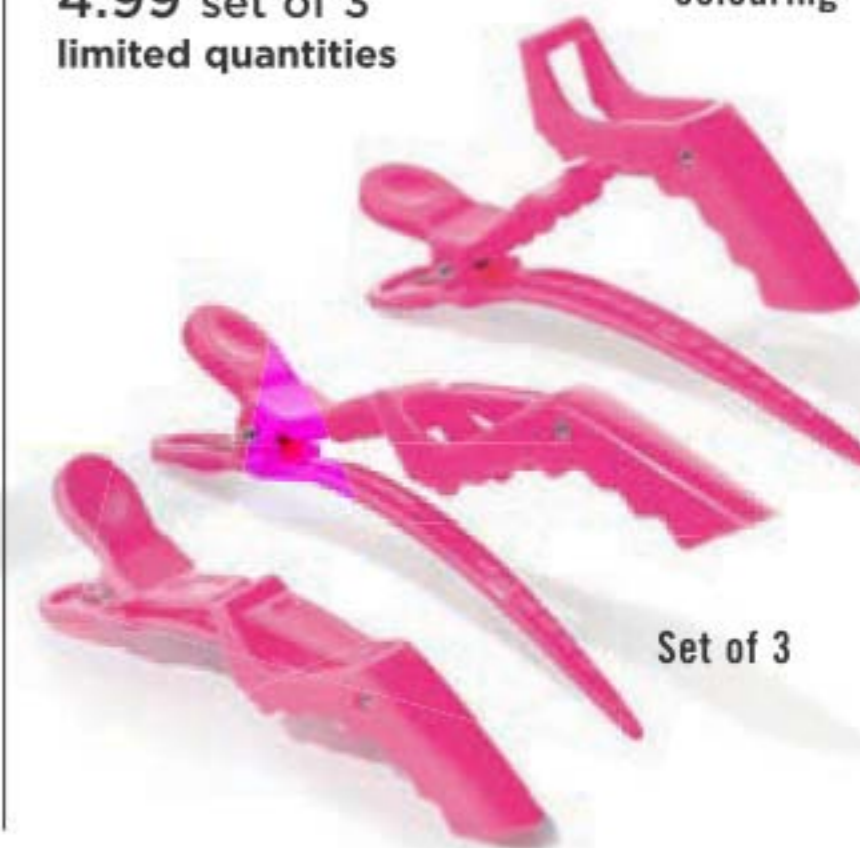

HAIR CARE

Alligator Hair Clips
Set of 3 clips. ABS/stainless steel/aluminium. Each, 11 cm L.
225-806-3
4.99 set of 3
limited quantities

Keep hands free for styling, drying or colouring