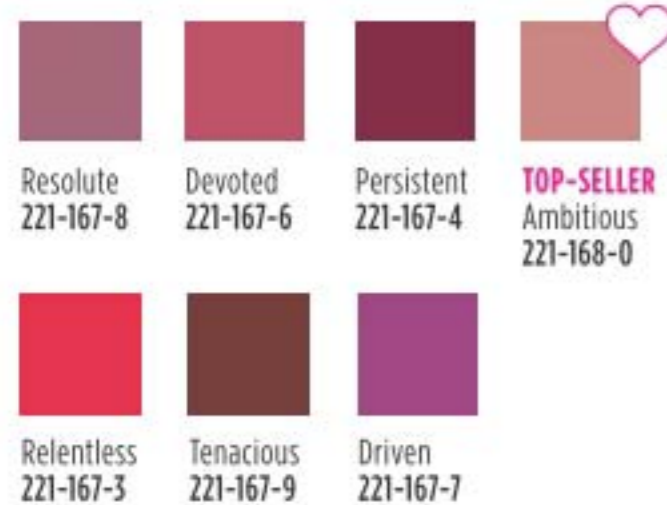

Weightless, non-drying formula that lasts for hours.

Mattitude Soft Matte Liquid Lip
Micronized pigments release vivid colour. Poppy seed oil and vitamin E nourish and smooth lips. Paraben/sulfate/phthalate-free. 4 ml reg. 19.00 **13.99**