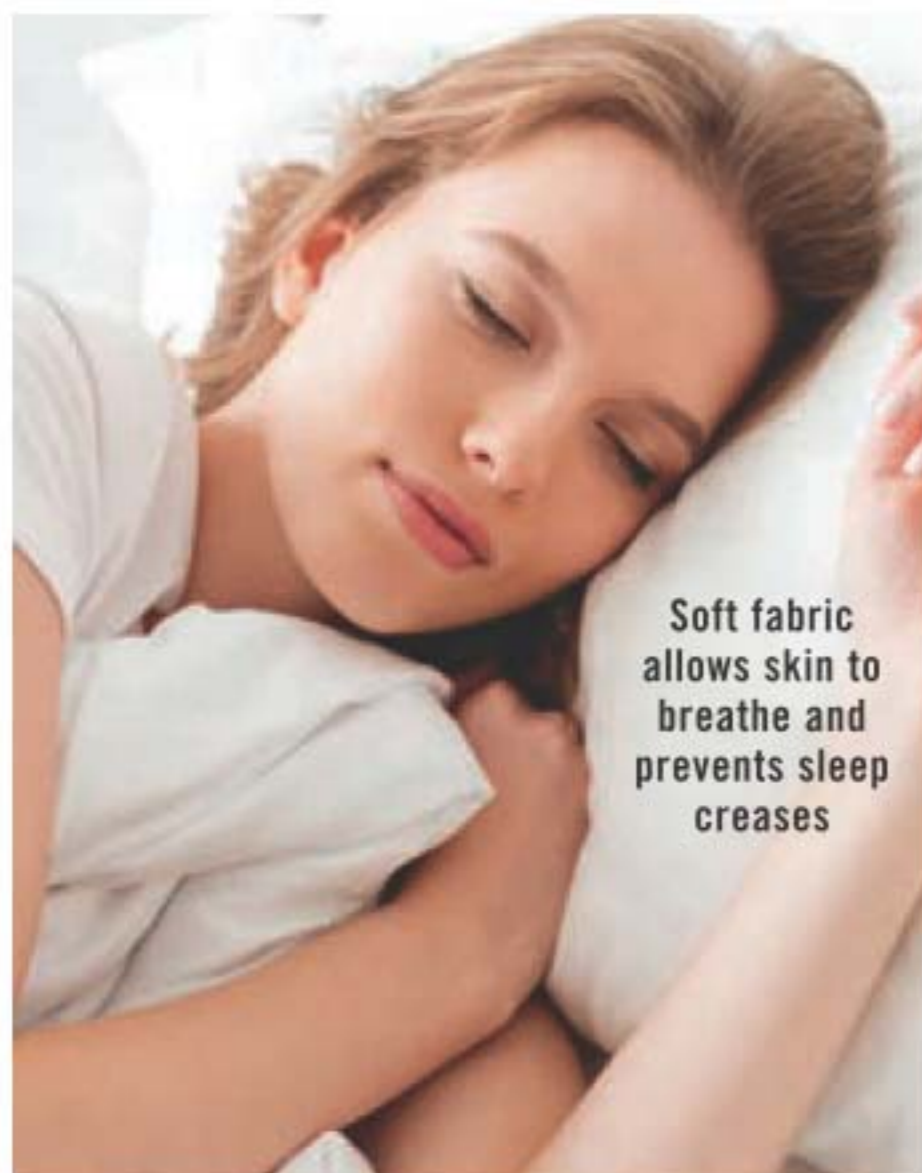

HAIR CARE ESSENTIALS