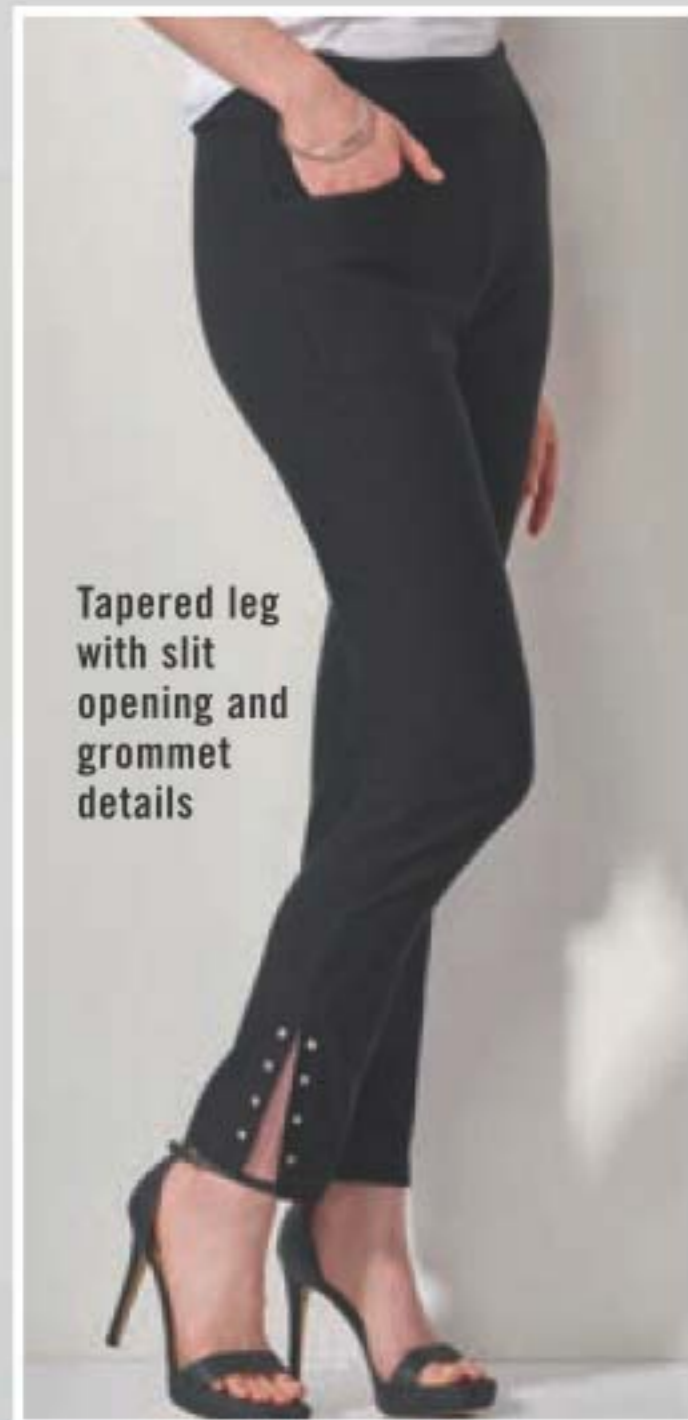

❖ **Classic Printed Jacket**

Rayon/nylon/spandex. Centre back length: 57 cm on medium; 61 cm on 1X. Hand wash, line dry.

S (4-6) **225-915-9**
M (8-10) **225-916-0**
L (12-14) **225-916-1**
XL (16-18) **225-916-2**
95.00

1X (18W-20W) **225-916-3**
2X (22W-24W) **225-916-4**
3X (26W-28W) **225-916-5**
100.00

limited quantities

❖ **Pull-On Pants with Pockets**

Black pull-on comfort waist pants with pockets. Rayon/nylon/spandex. Inseam: 71 cm for all sizes. Hand wash, line dry.

S (4-6) **225-915-2**
M (8-10) **225-915-3**
L (12-14) **225-915-4**
XL (16-18) **225-915-5**
75.00

1X (18W-20W) **225-915-6**
2X (22W-24W) **225-915-7**
3X (26W-28W) **225-915-8**
80.00

limited quantities

Silvertone button front with pockets

Tapered leg with slit opening and grommet details

Pull-on style with comfort waistband and front pockets