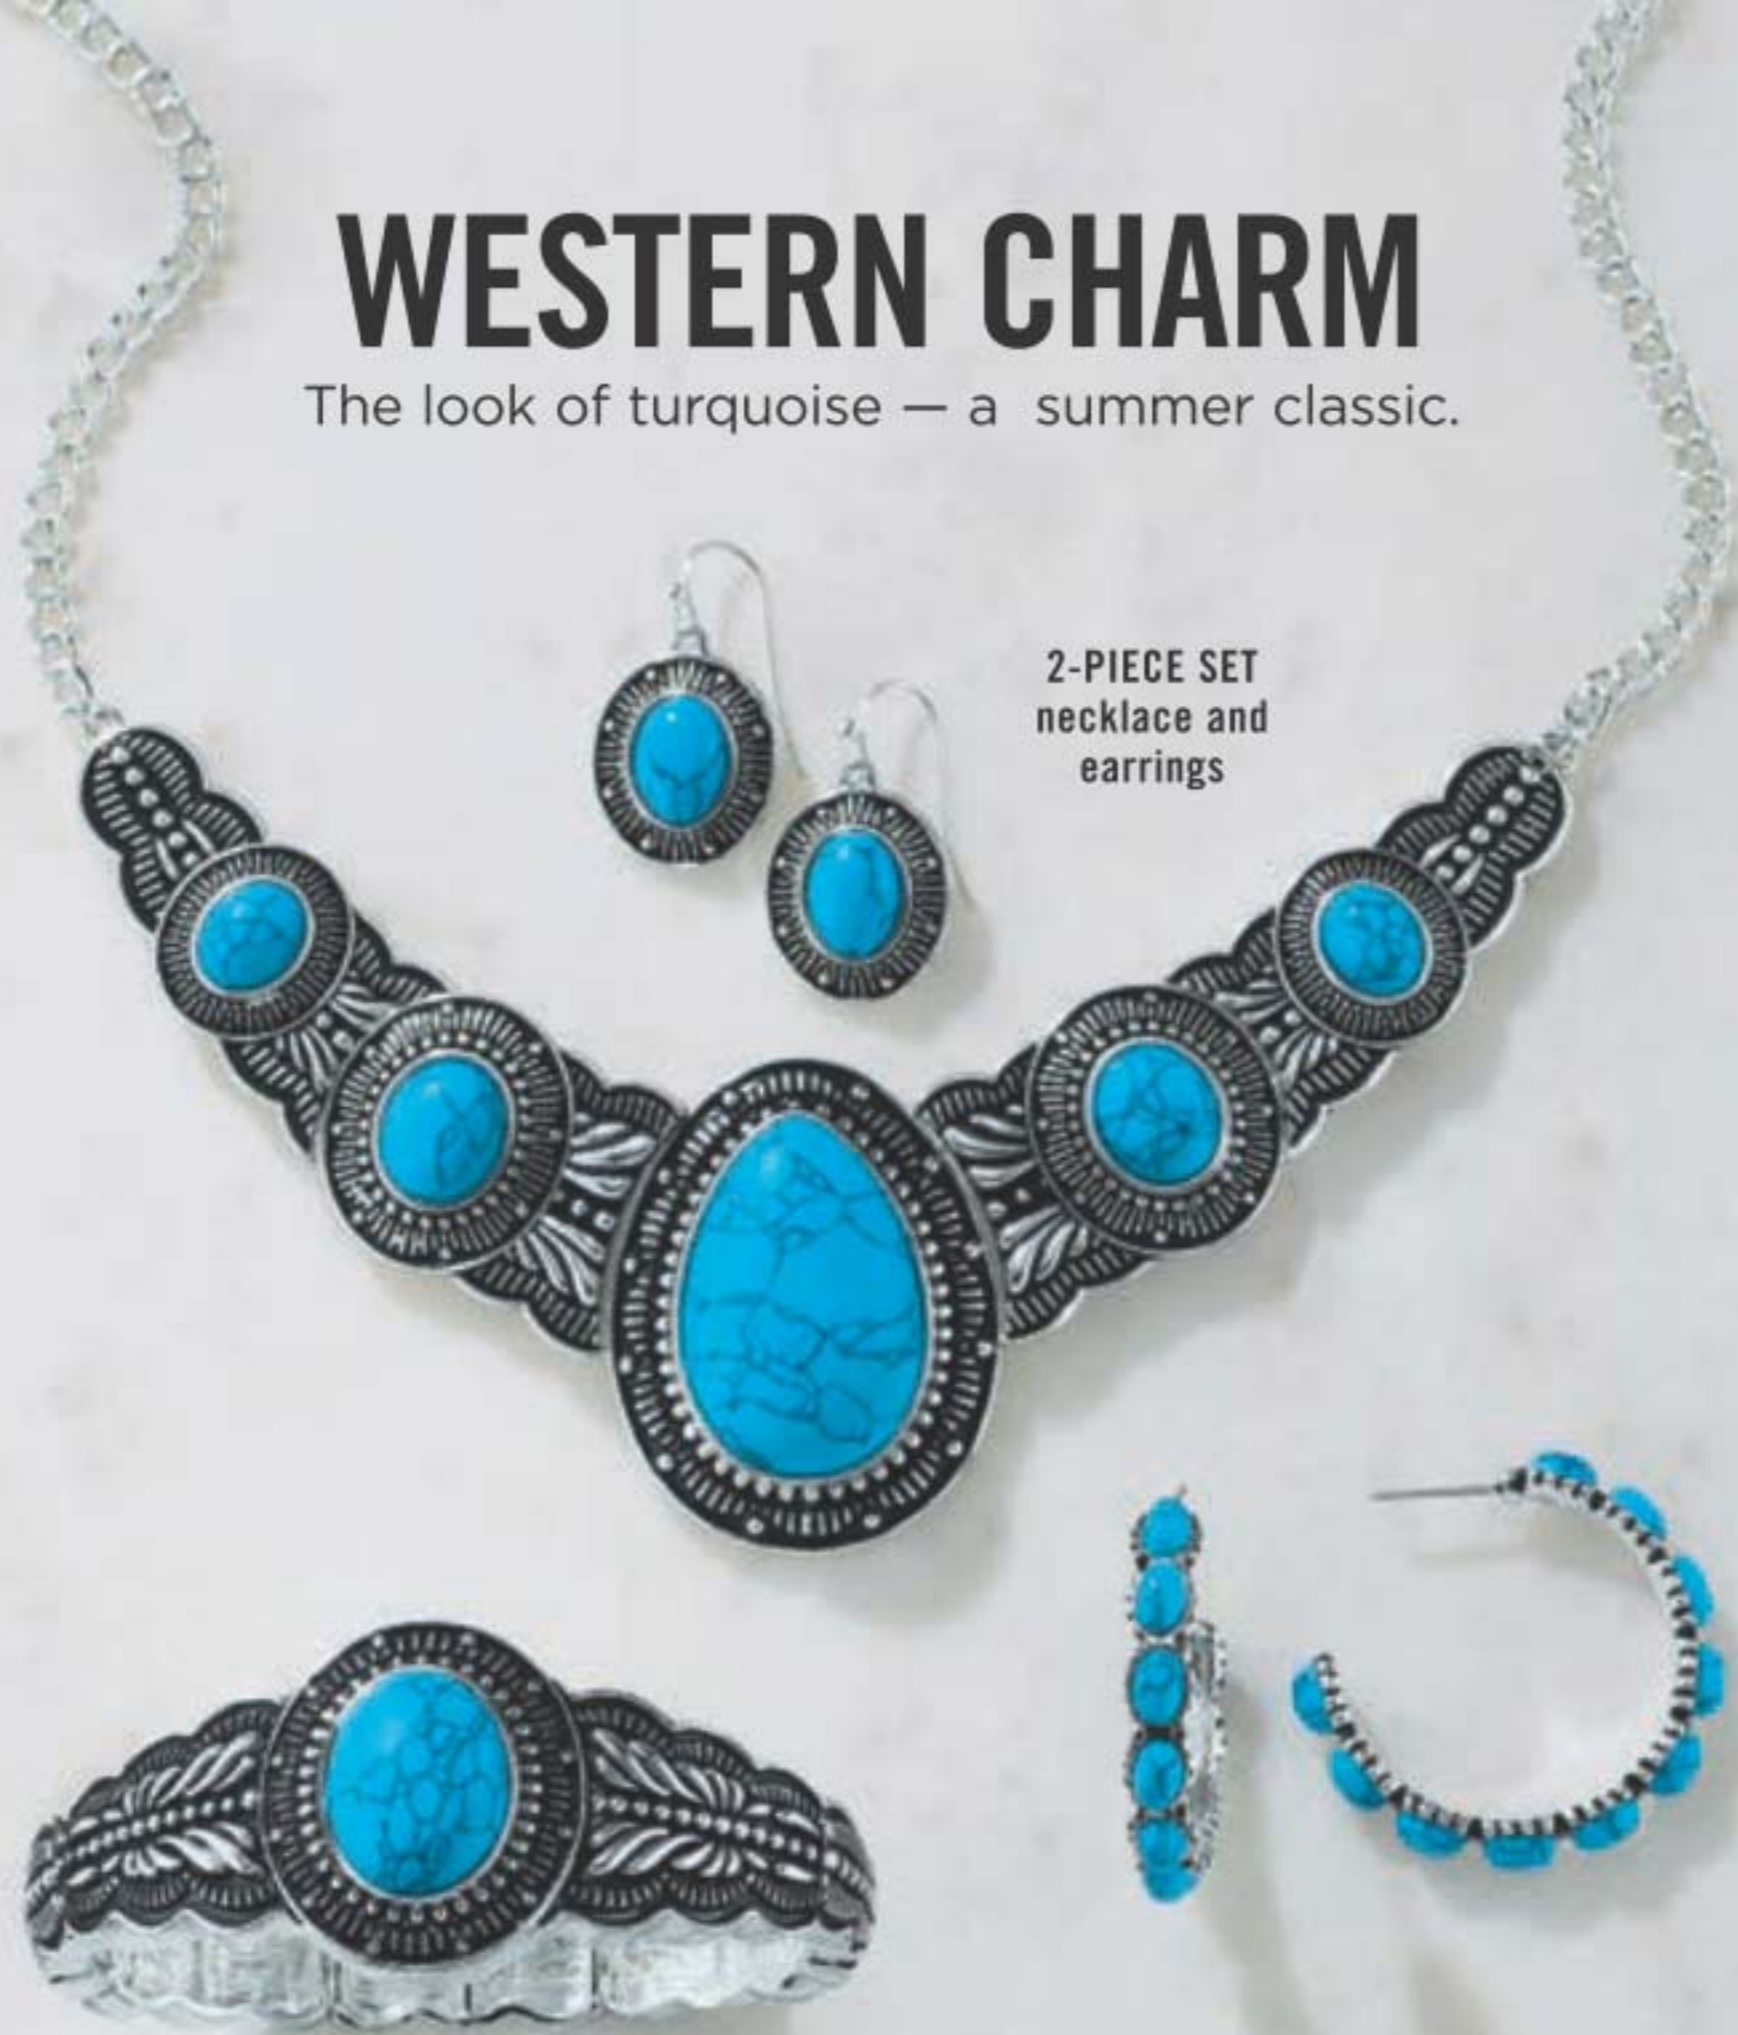

WESTERN CHARM

The look of turquoise — a summer classic.

2-PIECE SET
necklace and
earrings

NEW

Western Turquoise Collection

Reconstituted turquoise stones set in antiqued silvertone.

Necklace and Earring Gift Set

42 cm L with 9 cm extender. Pierced drops, 1 cm L. **226-117-0**
reg. 45.99
35.99 the set

Hoop Earrings

4 cm diam. Pierced.
226-117-1
reg. 24.99
19.99

Bracelet

Stretches to fit most.
226-117-2
reg. 28.99
21.99