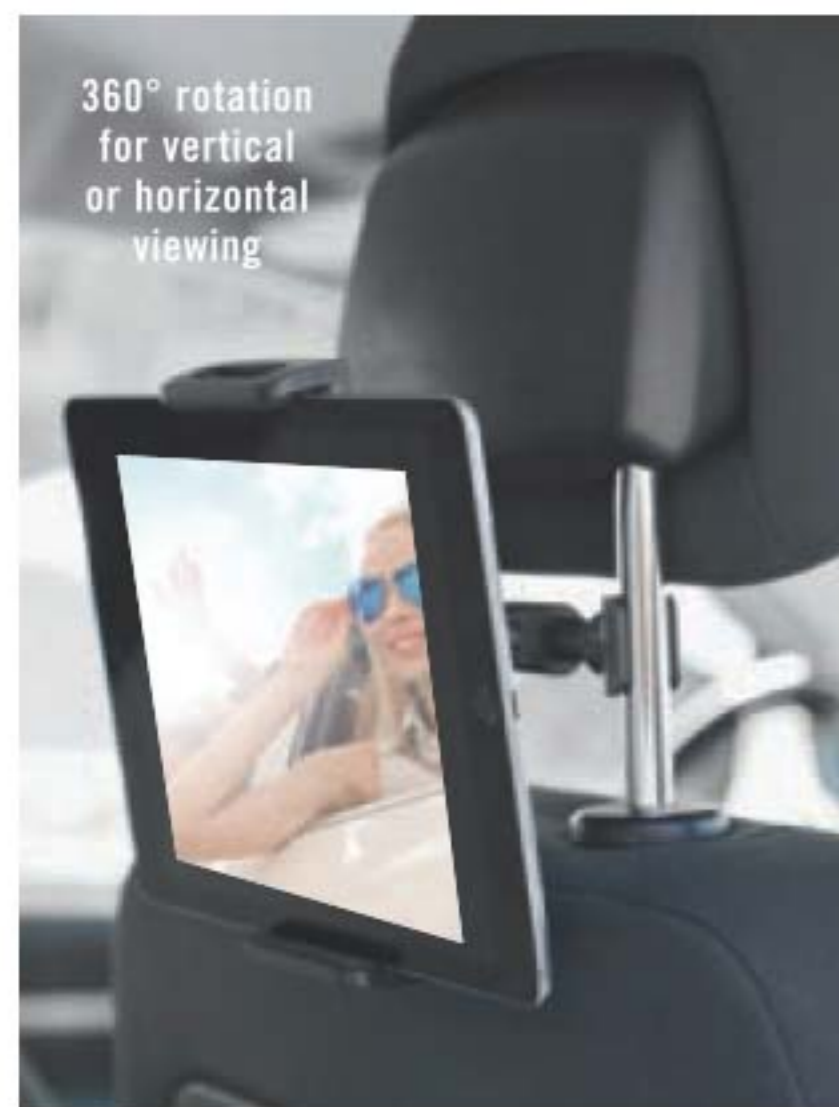

Total size, 6 cm diam. x 23 cm H. Polypropylene/polycarbonate. Hand wash. **225-975-5**

24.99 the set
limited quantities

360° rotation for vertical or horizontal viewing

NEW

❖ **Tablet Headrest Mount**

Fits most tablets, up to 16 cm in width. 18 x 11 x 7 cm. Metal/polypropylene/EVA. **225-975-3**