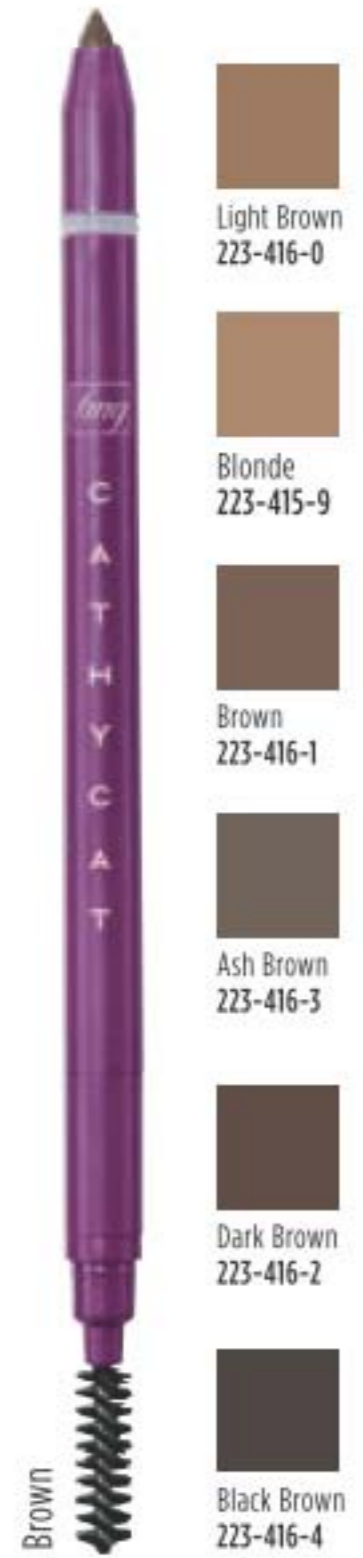

224-948-4
reg. 32.00
26.00

Ultra-creamy, weightless pomade fills in brows as it boosts colour.

24-Hour Brow Pomade

Smudge-proof, waterproof formula. Matte finish. Includes dual-ended applicator with angled tip brush and spoolie. 4 g

224-949-0
reg. 32.00

BROWS

Wax-to-powder long-lasting formula.
VDL Eyefine Double Edge Eyebrow Pencil
 Glides on smoothly. Flexible shades create well groomed, natural-looking brows. Smudge-proof. 0.2 g
 reg. 35.00
28.00