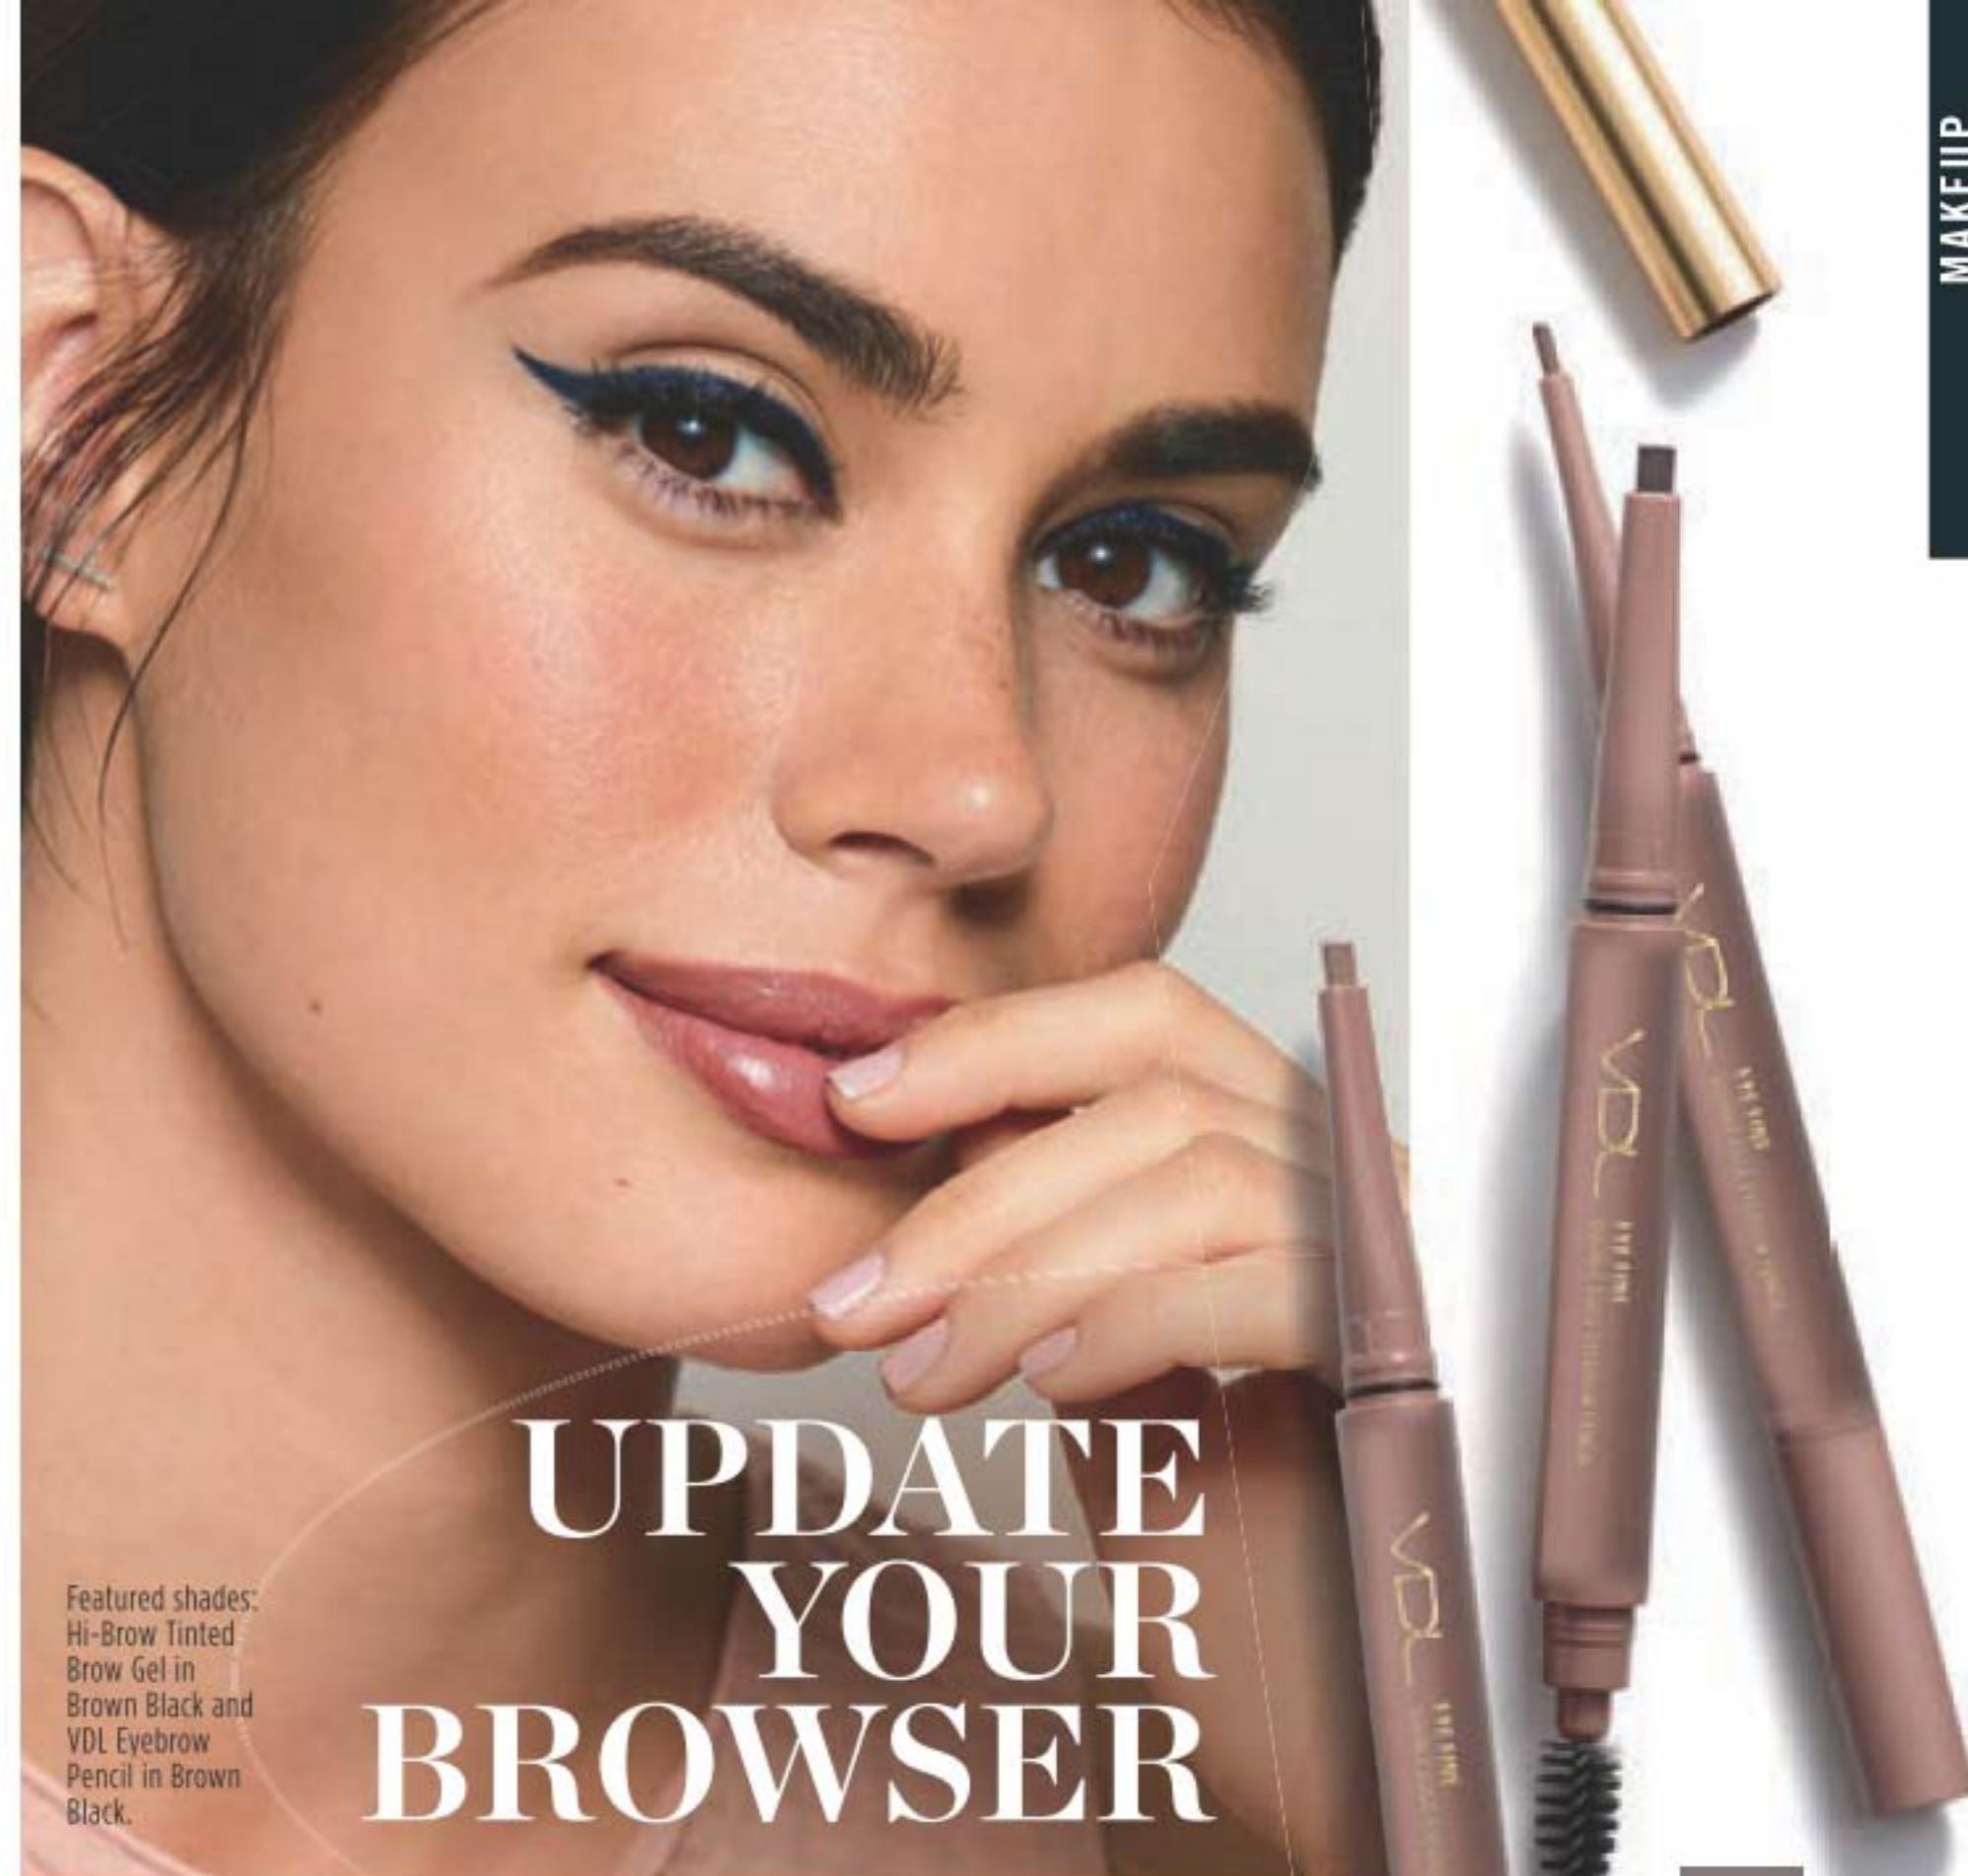

Featured shades:
Hi-Brow Tinted Brow Gel in Brown Black and VDL Eyebrow Pencil in Brown Black.

UPDATE YOUR BROWSER

Dual-ended slim, flat-cut brow pencil and spoolie fills, grooms and defines brows.

VDL Eyefine Double Edge Eyebrow Pencil
Wax-to-powder long-lasting formula resists breakage and glides on smoothly. Hugs to brows effortlessly. Flexible shades create well groomed, natural-looking brows for all. Smudge-proof. 0.2 g
reg. 35.00

LIMITED TIME OFFER 19.99

- Soft Brown 224-000-3
- Medium Brown 224-000-2
- Brown Black 224-000-1