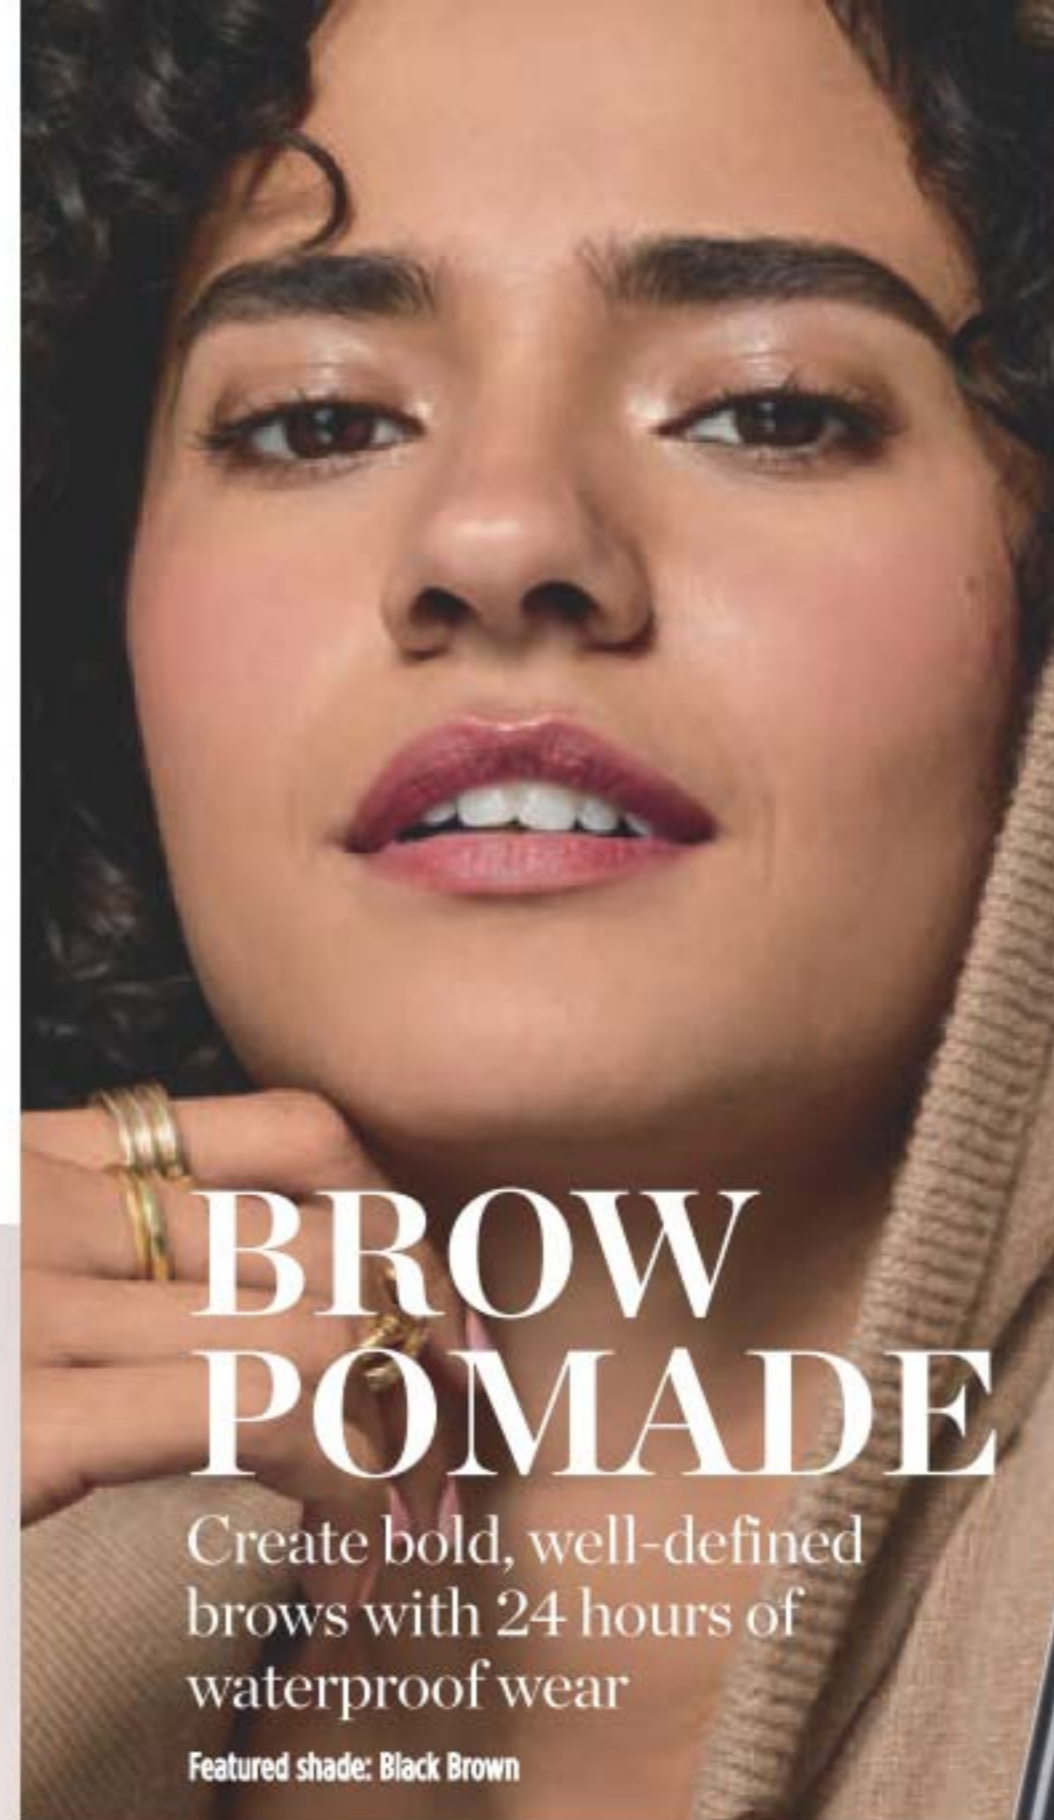

reg. 58.00

**48.00**

Mirrored compact for on-the-go touch-ups

Enchanted Eyes  
223-066-1

Essential Eyes  
223-066-0

**CASHMERE**

**BROW POMADE**

Create bold, well-defined brows with 24 hours of waterproof wear