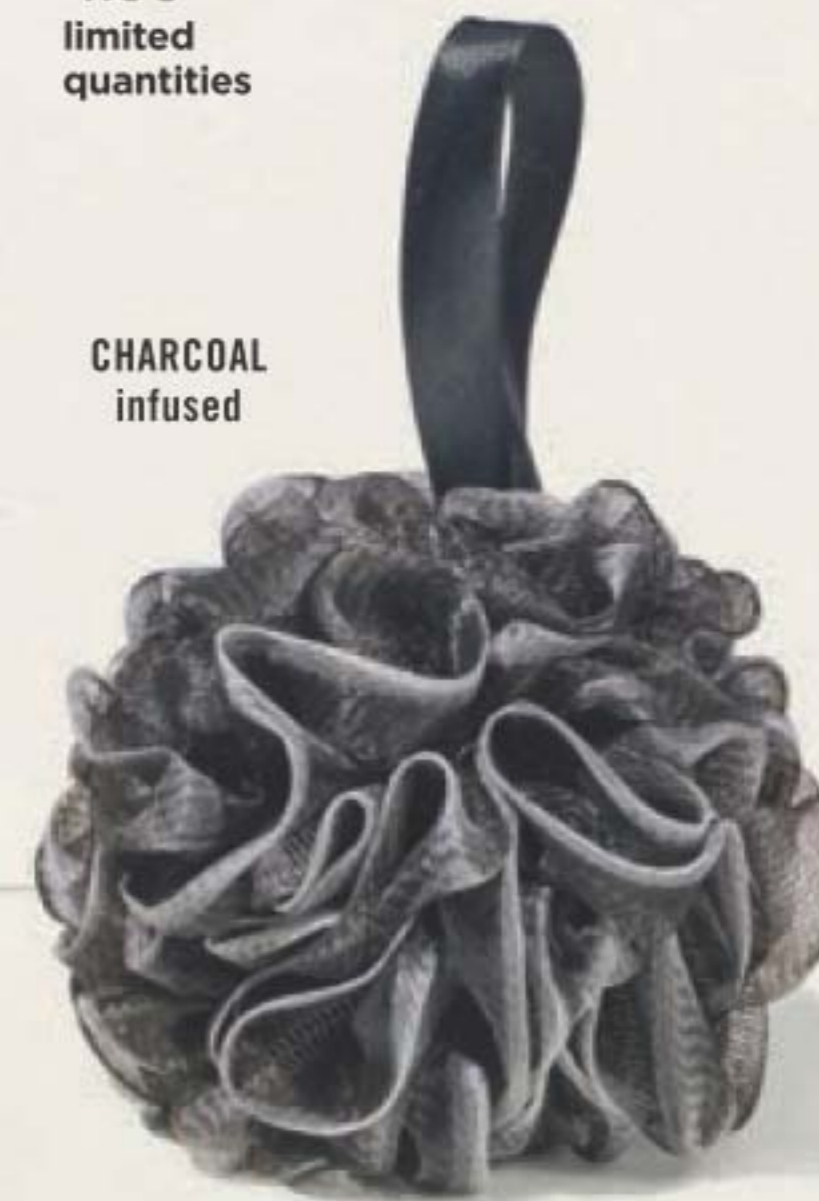

### Charcoal Bath Pouf

12 cm diam. Polyethylene/polyester/charcoal powder.  
**223-981-5**  
**4.99**  
limited quantities

CHARCOAL  
infused