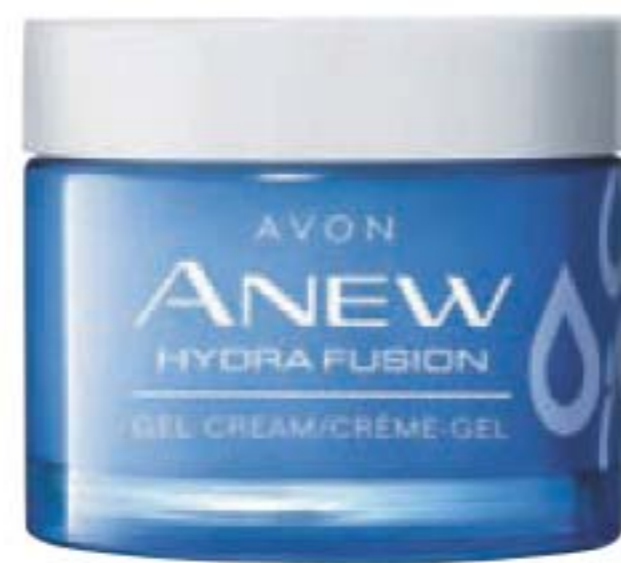

This gel cream has a
weightless feel!

Gel Cream
The water-like gel absorbs instantly
making skin appear smoother, refreshed
and plumped with hydration. 50 g
220-387-9
reg. 48.00
26.99