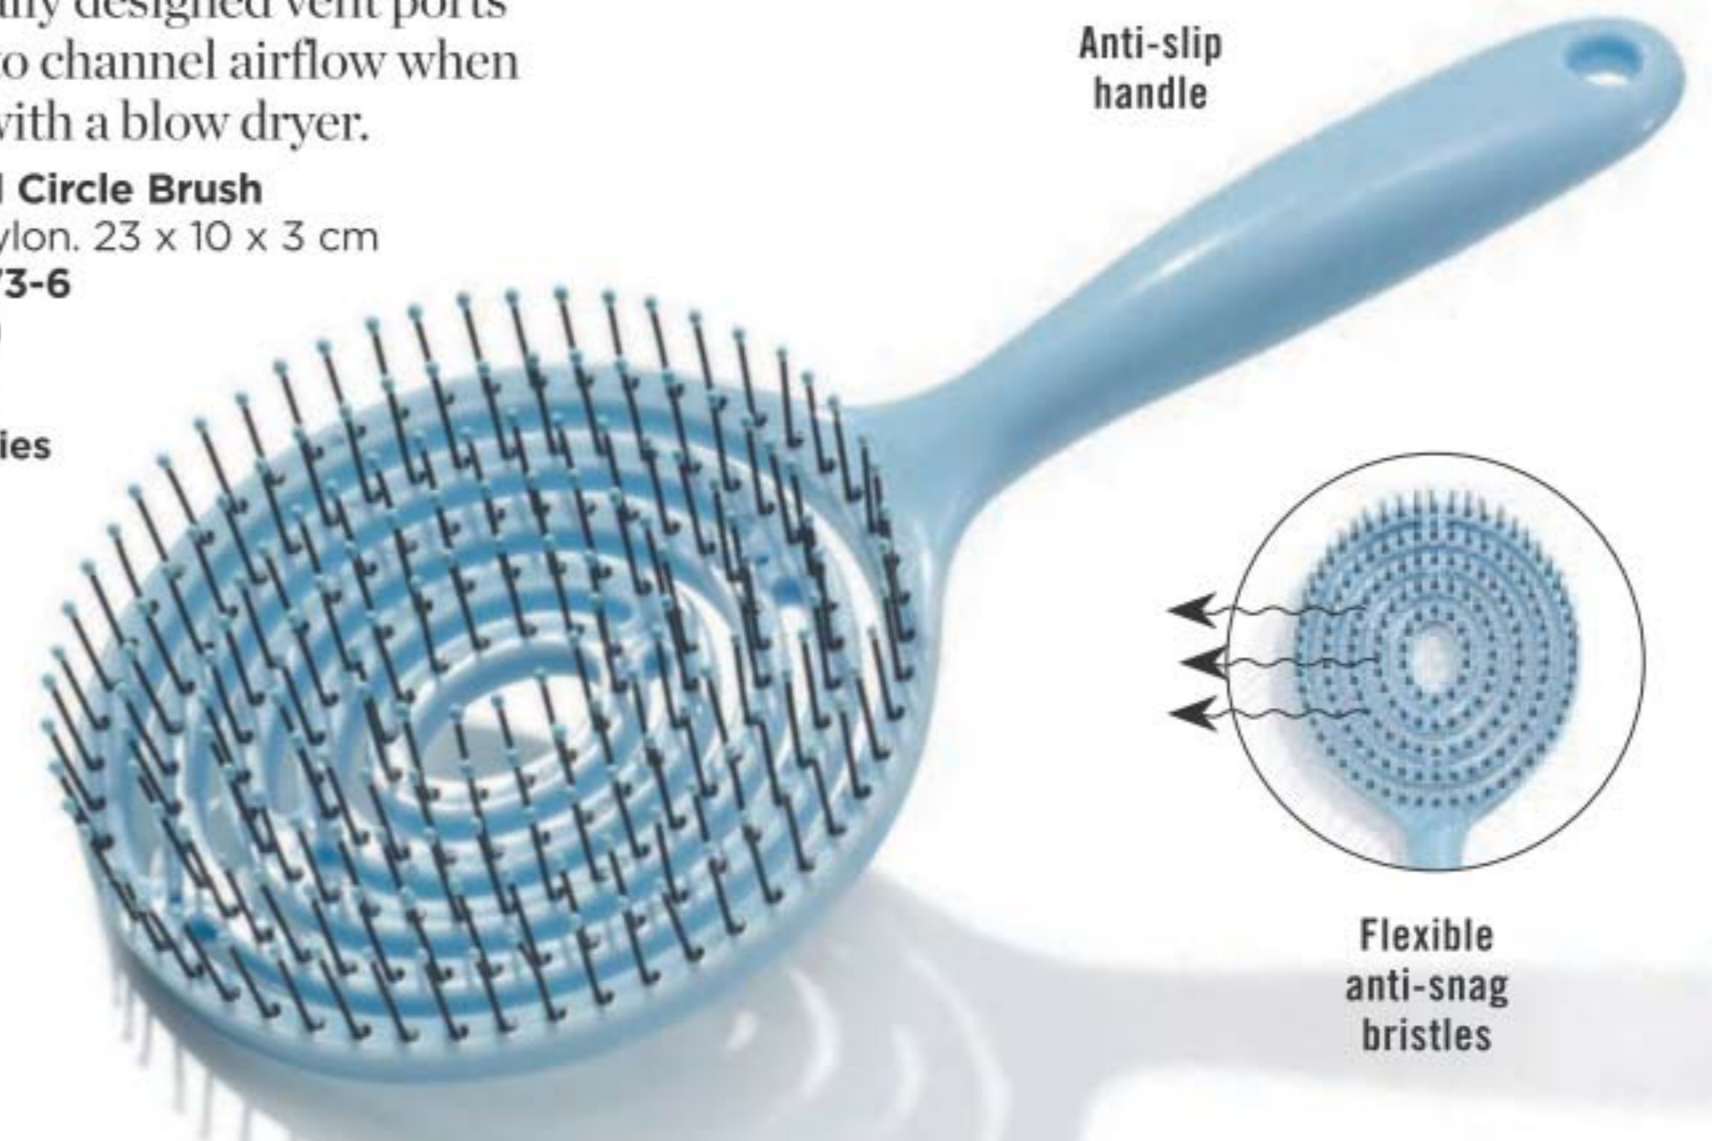

Vented Circle Brush

ABS/nylon. 23 x 10 x 3 cm

223-973-6

10.99

limited quantities

Anti-slip handle

Flexible anti-snag bristles