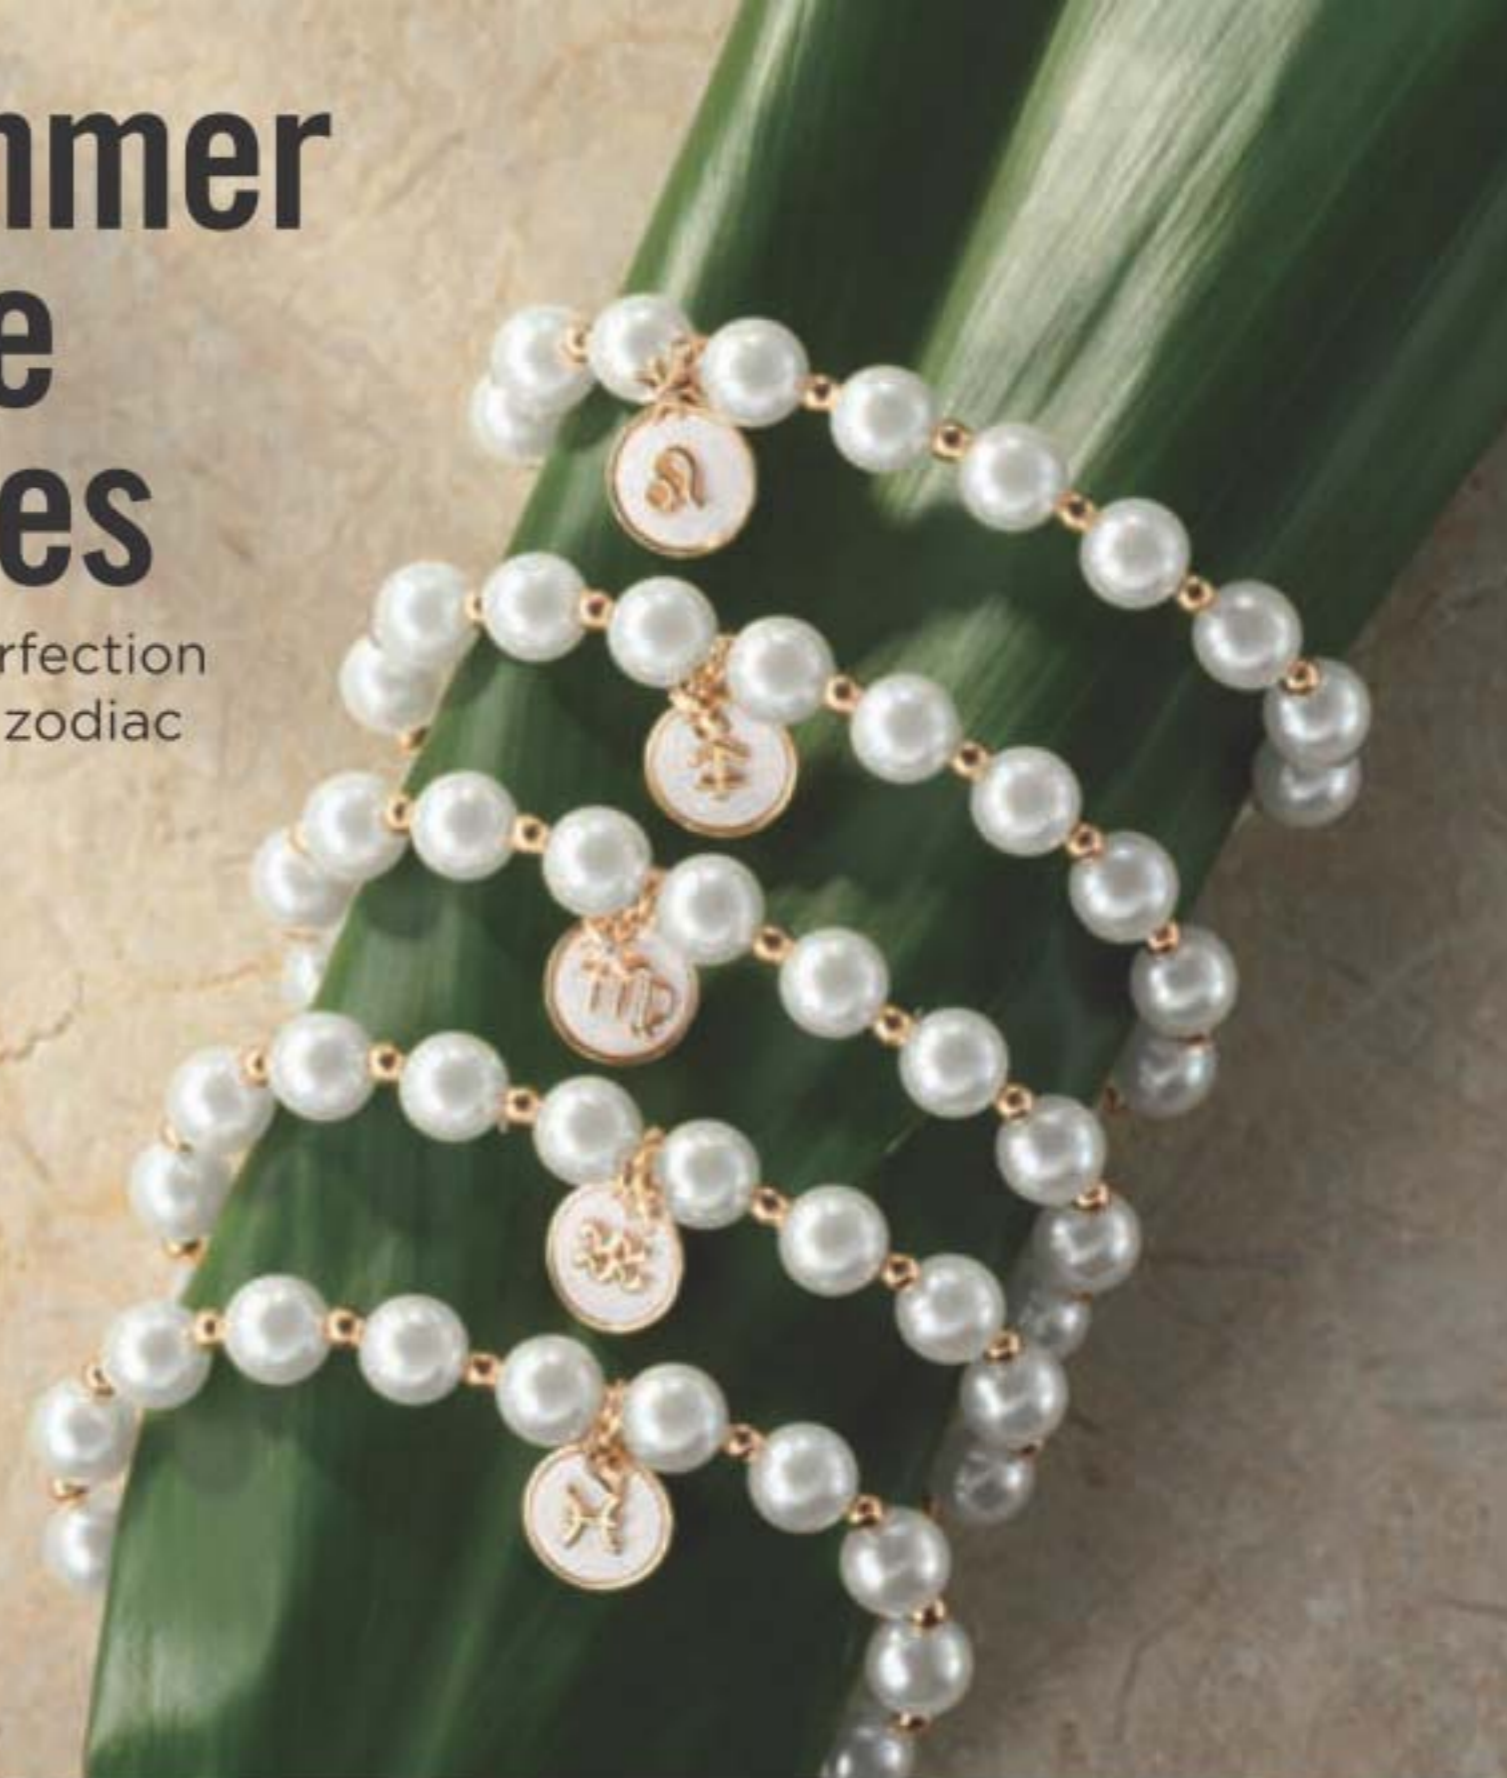

# summer time styles

Pearly perfection featuring zodiac charm.

**NEW**

**Pretty Pearly Zodiac Stretch Bracelet**

Pearlesque beads with shell accents and goldtone astrology symbols.  
 One size fits most. reg. 18.99  
**14.99 each**