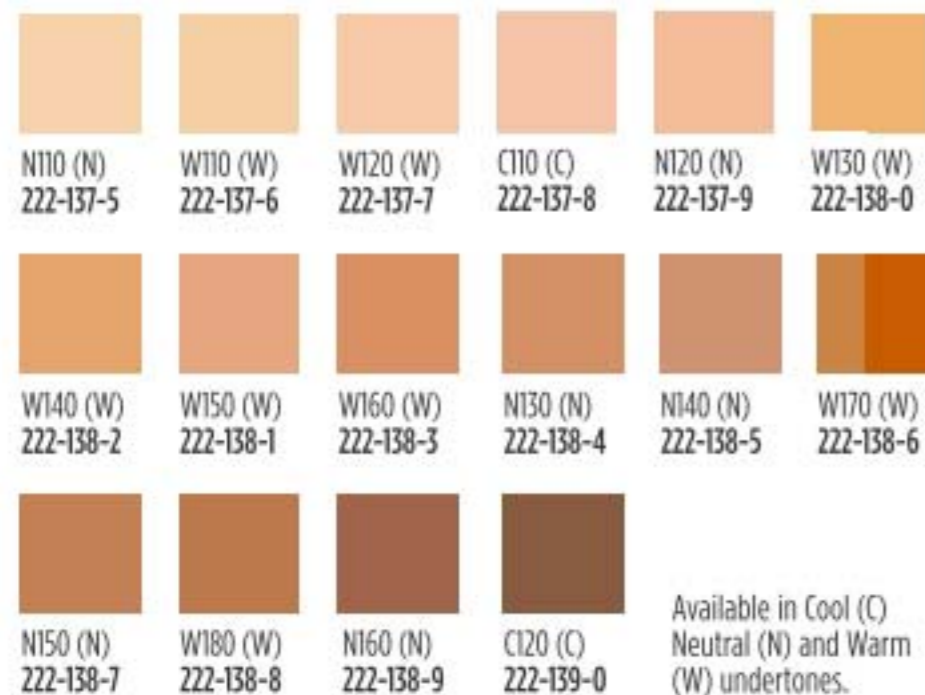

# CASHMERE COMPLEXION

Featured shade: N110

Luxuriously soft weightless formula with a long-lasting matte finish.