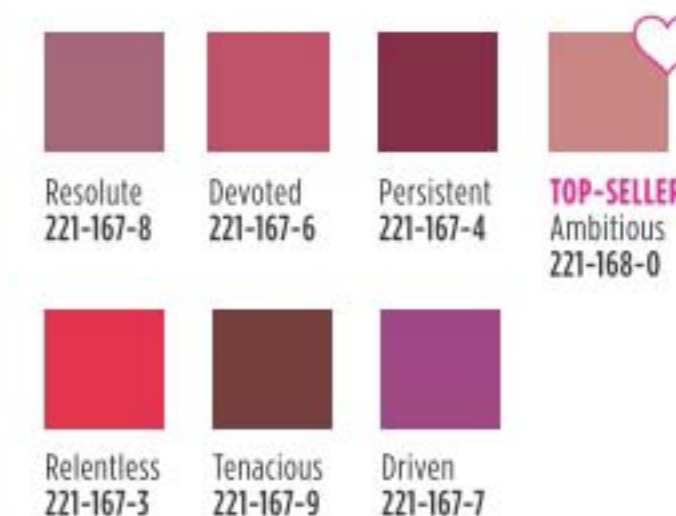

Resolute
221-167-8

Devoted
221-167-6

Persistent
221-167-4

TOP-SELLER
Ambitious
221-168-0

Relentless
221-167-3

Tenacious
221-167-9

Driven
221-167-7

Weightless, non-drying formula that lasts for hours.

Mattitude Soft Matte Liquid Lip
Micronized pigments release vivid colour. Poppy seed oil and vitamin E nourish and smooth lips. Paraben/sulfate/phthalate-free. 4 ml
reg. 19.00
13.99