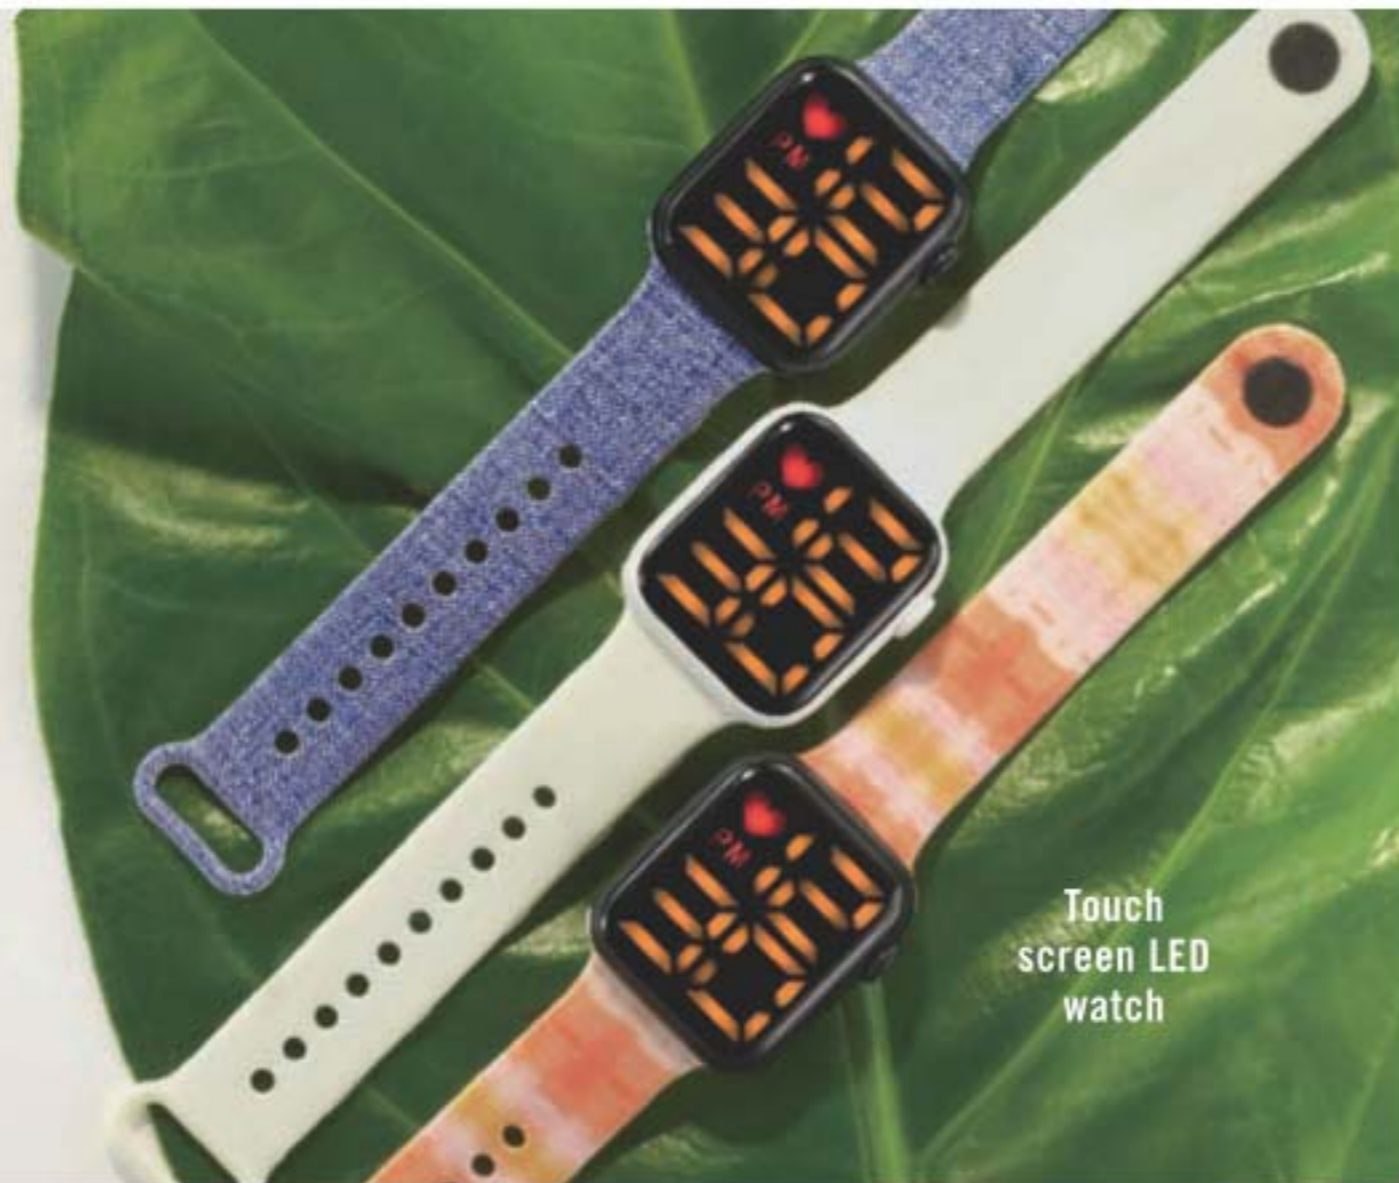

### ❖ Watch

Yellow silicone strap, 23 cm L. Goldtone case with fruit slice pattern, 28 mm diam. 225-000-8  
reg. 63.99  
**48.99**

**NEW**

❖ **Vibrant Hues Digital Watch**  
 Touch screen LED watch with adjustable rubber strap. 23 cm L with 40 mm X 35 mm case.  
 Denim 224-962-7  
 White 224-962-9  
 Tie-Dye 224-962-8  
 reg. 55.99  
**43.99 each**