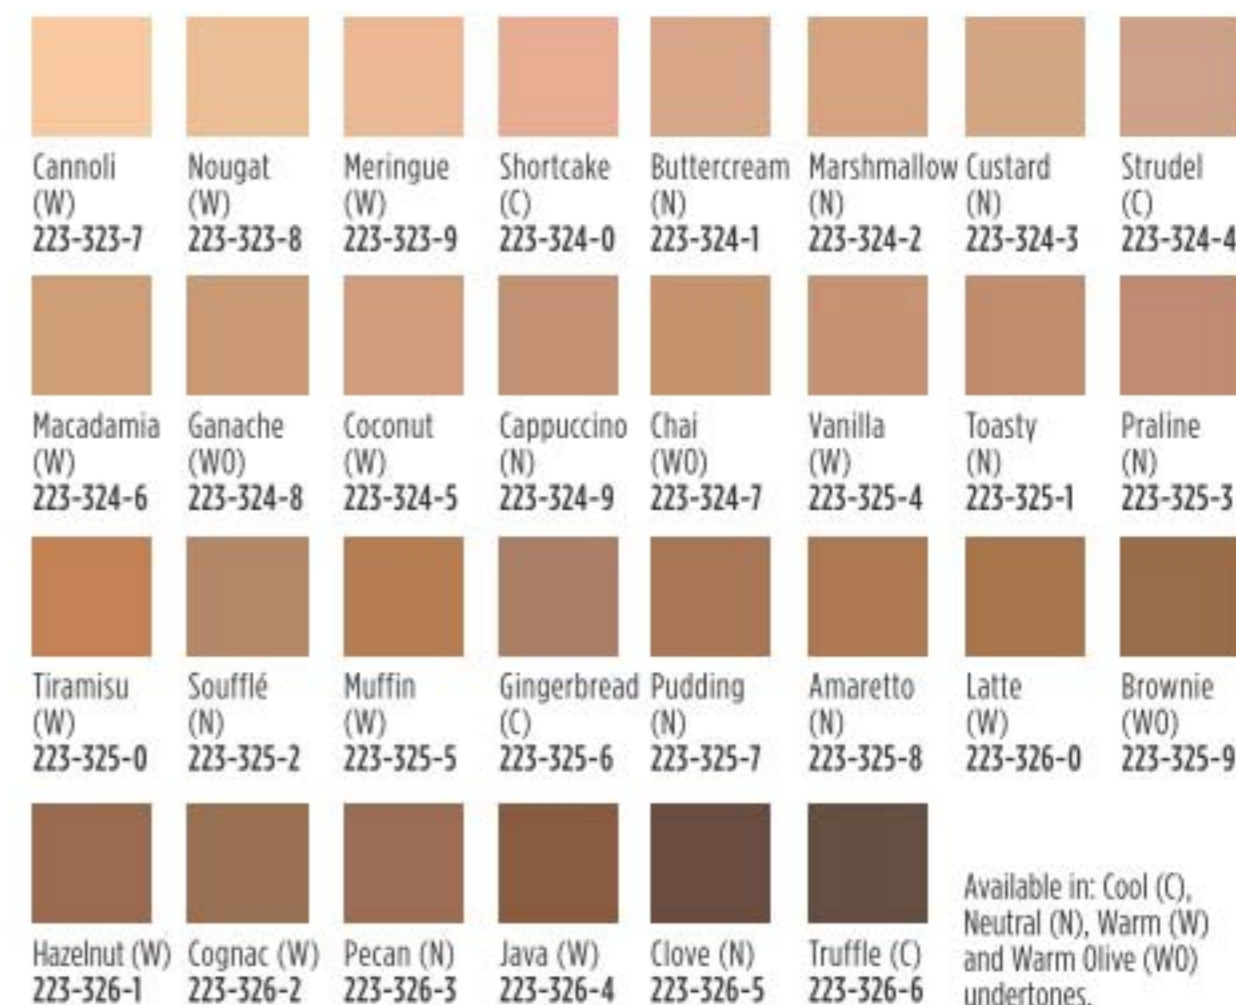

fmg Cashmere 24 Hour Foundation

Full, flexible coverage with a matte finish. Blurs pores and fine lines for a smoother complexion. With antioxidant botanical extracts. Ideal for all skin types. Vegan. 30 ml
reg. 45.00
35.00