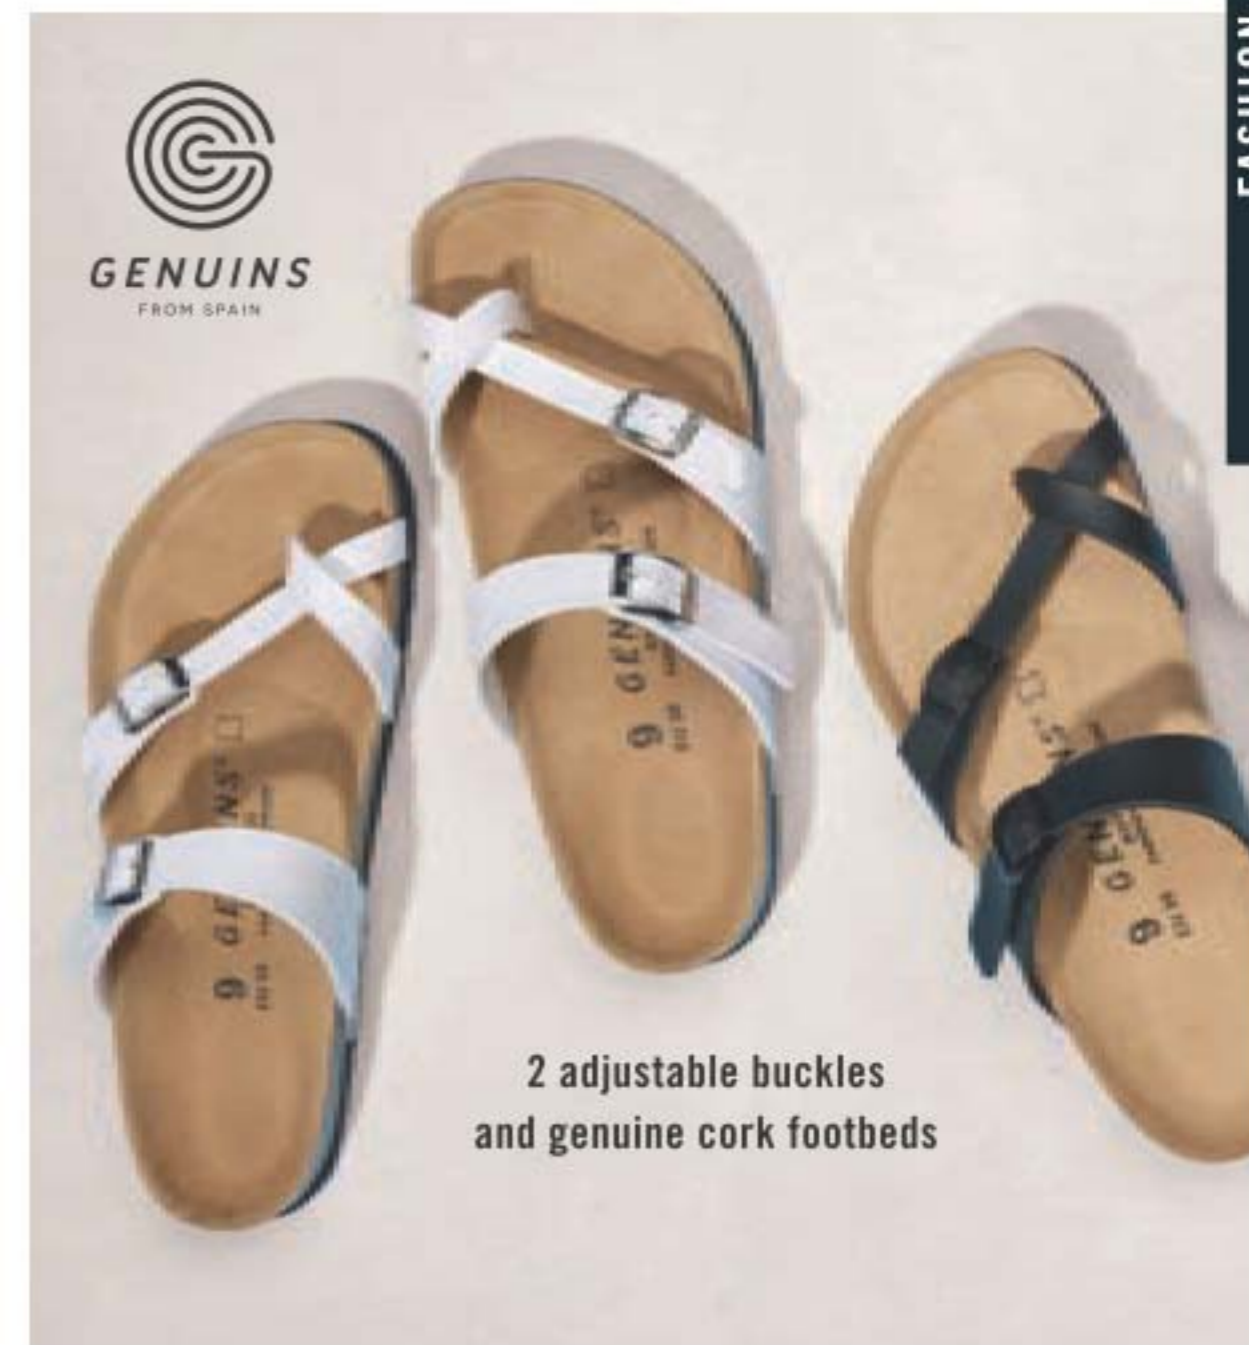

Black
 6M **225-124-3**
 7M **225-124-4**
 8M **225-124-5**
 9M **225-124-6**
 10M **225-124-7**
 11M **225-124-8**

96.99 EACH PAIR
LIMITED QUANTITIES

*Half sizes, order one size up.

2 adjustable buckles and genuine cork footbeds