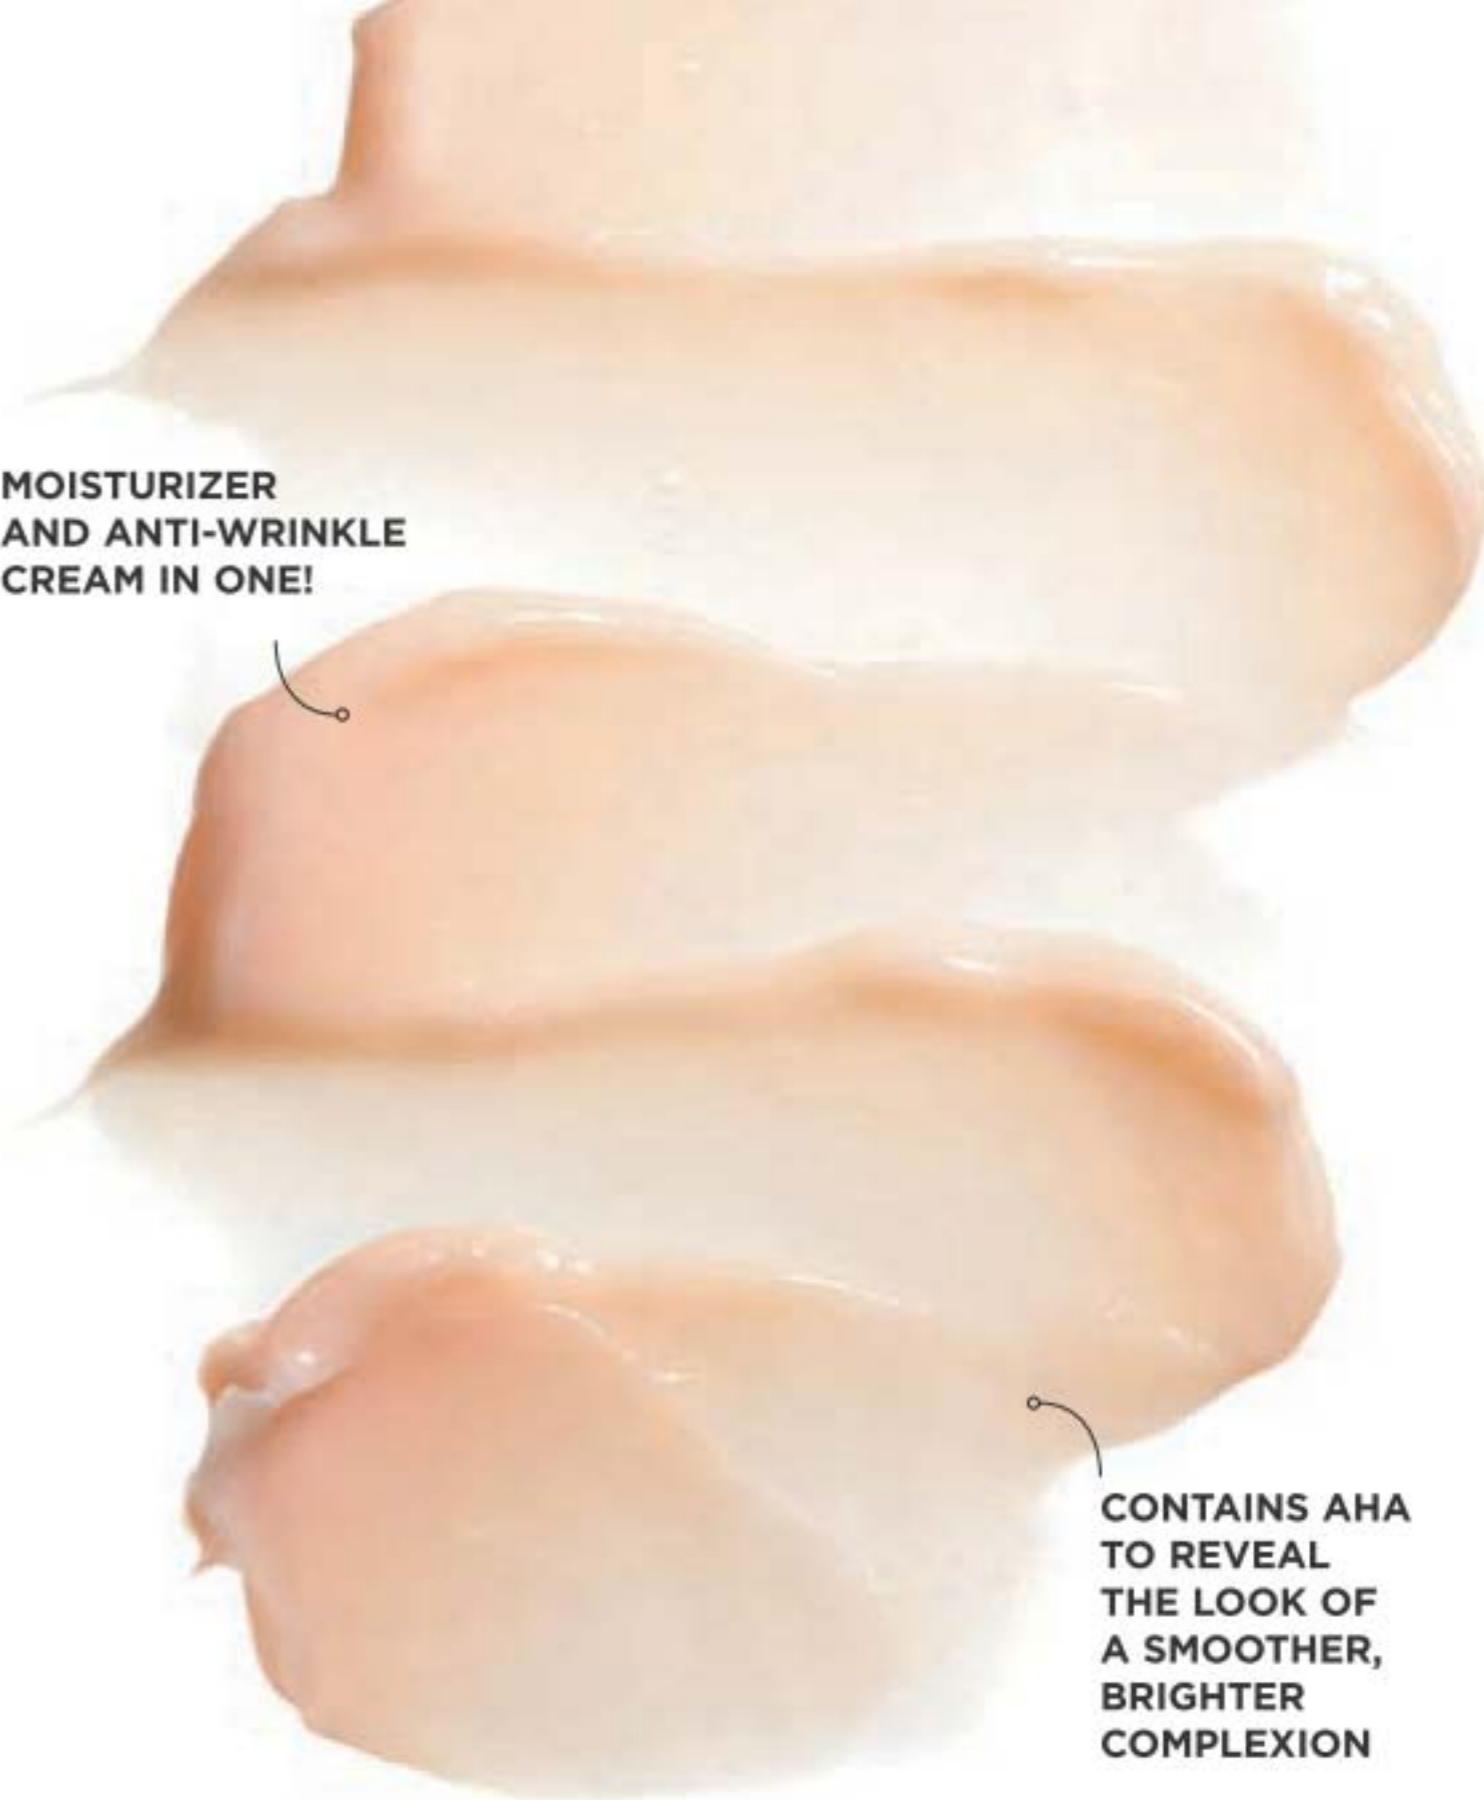

free SCRUNCHIE HEADBAND
DETAILS, PAGE 3

gently polish *and* resurface

EASY AT-HOME PROFESSIONAL TREATMENT:

- Polishes away dead skin cells, **diminishes the look of fine lines and wrinkles** and **improves the appearance of pores** for a dramatically smoother, more youthful look
- **Reignites radiance** for skin that looks visibly younger, firmer and more elastic

With the smallest molecules of AHAs to penetrate the outer skin layer, it helps minimize the look of fine lines, discolouration and dullness so skin looks smoother, fresher and radiant.

**MOISTURIZER
AND ANTI-WRINKLE
CREAM IN ONE!**

**CONTAINS AHA
TO REVEAL
THE LOOK OF
A SMOOTHER,
BRIGHTER
COMPLEXION**

**Isa Knox Anew Clinical Revitalize & Reveal
Advanced Wrinkle Corrector**

Moisturizes dry skin as it reduces the look of wrinkles. Instantly wrinkles appear plumped with moisture. In just 2 weeks, wrinkles appear reduced. 50 ml **223-262-0**