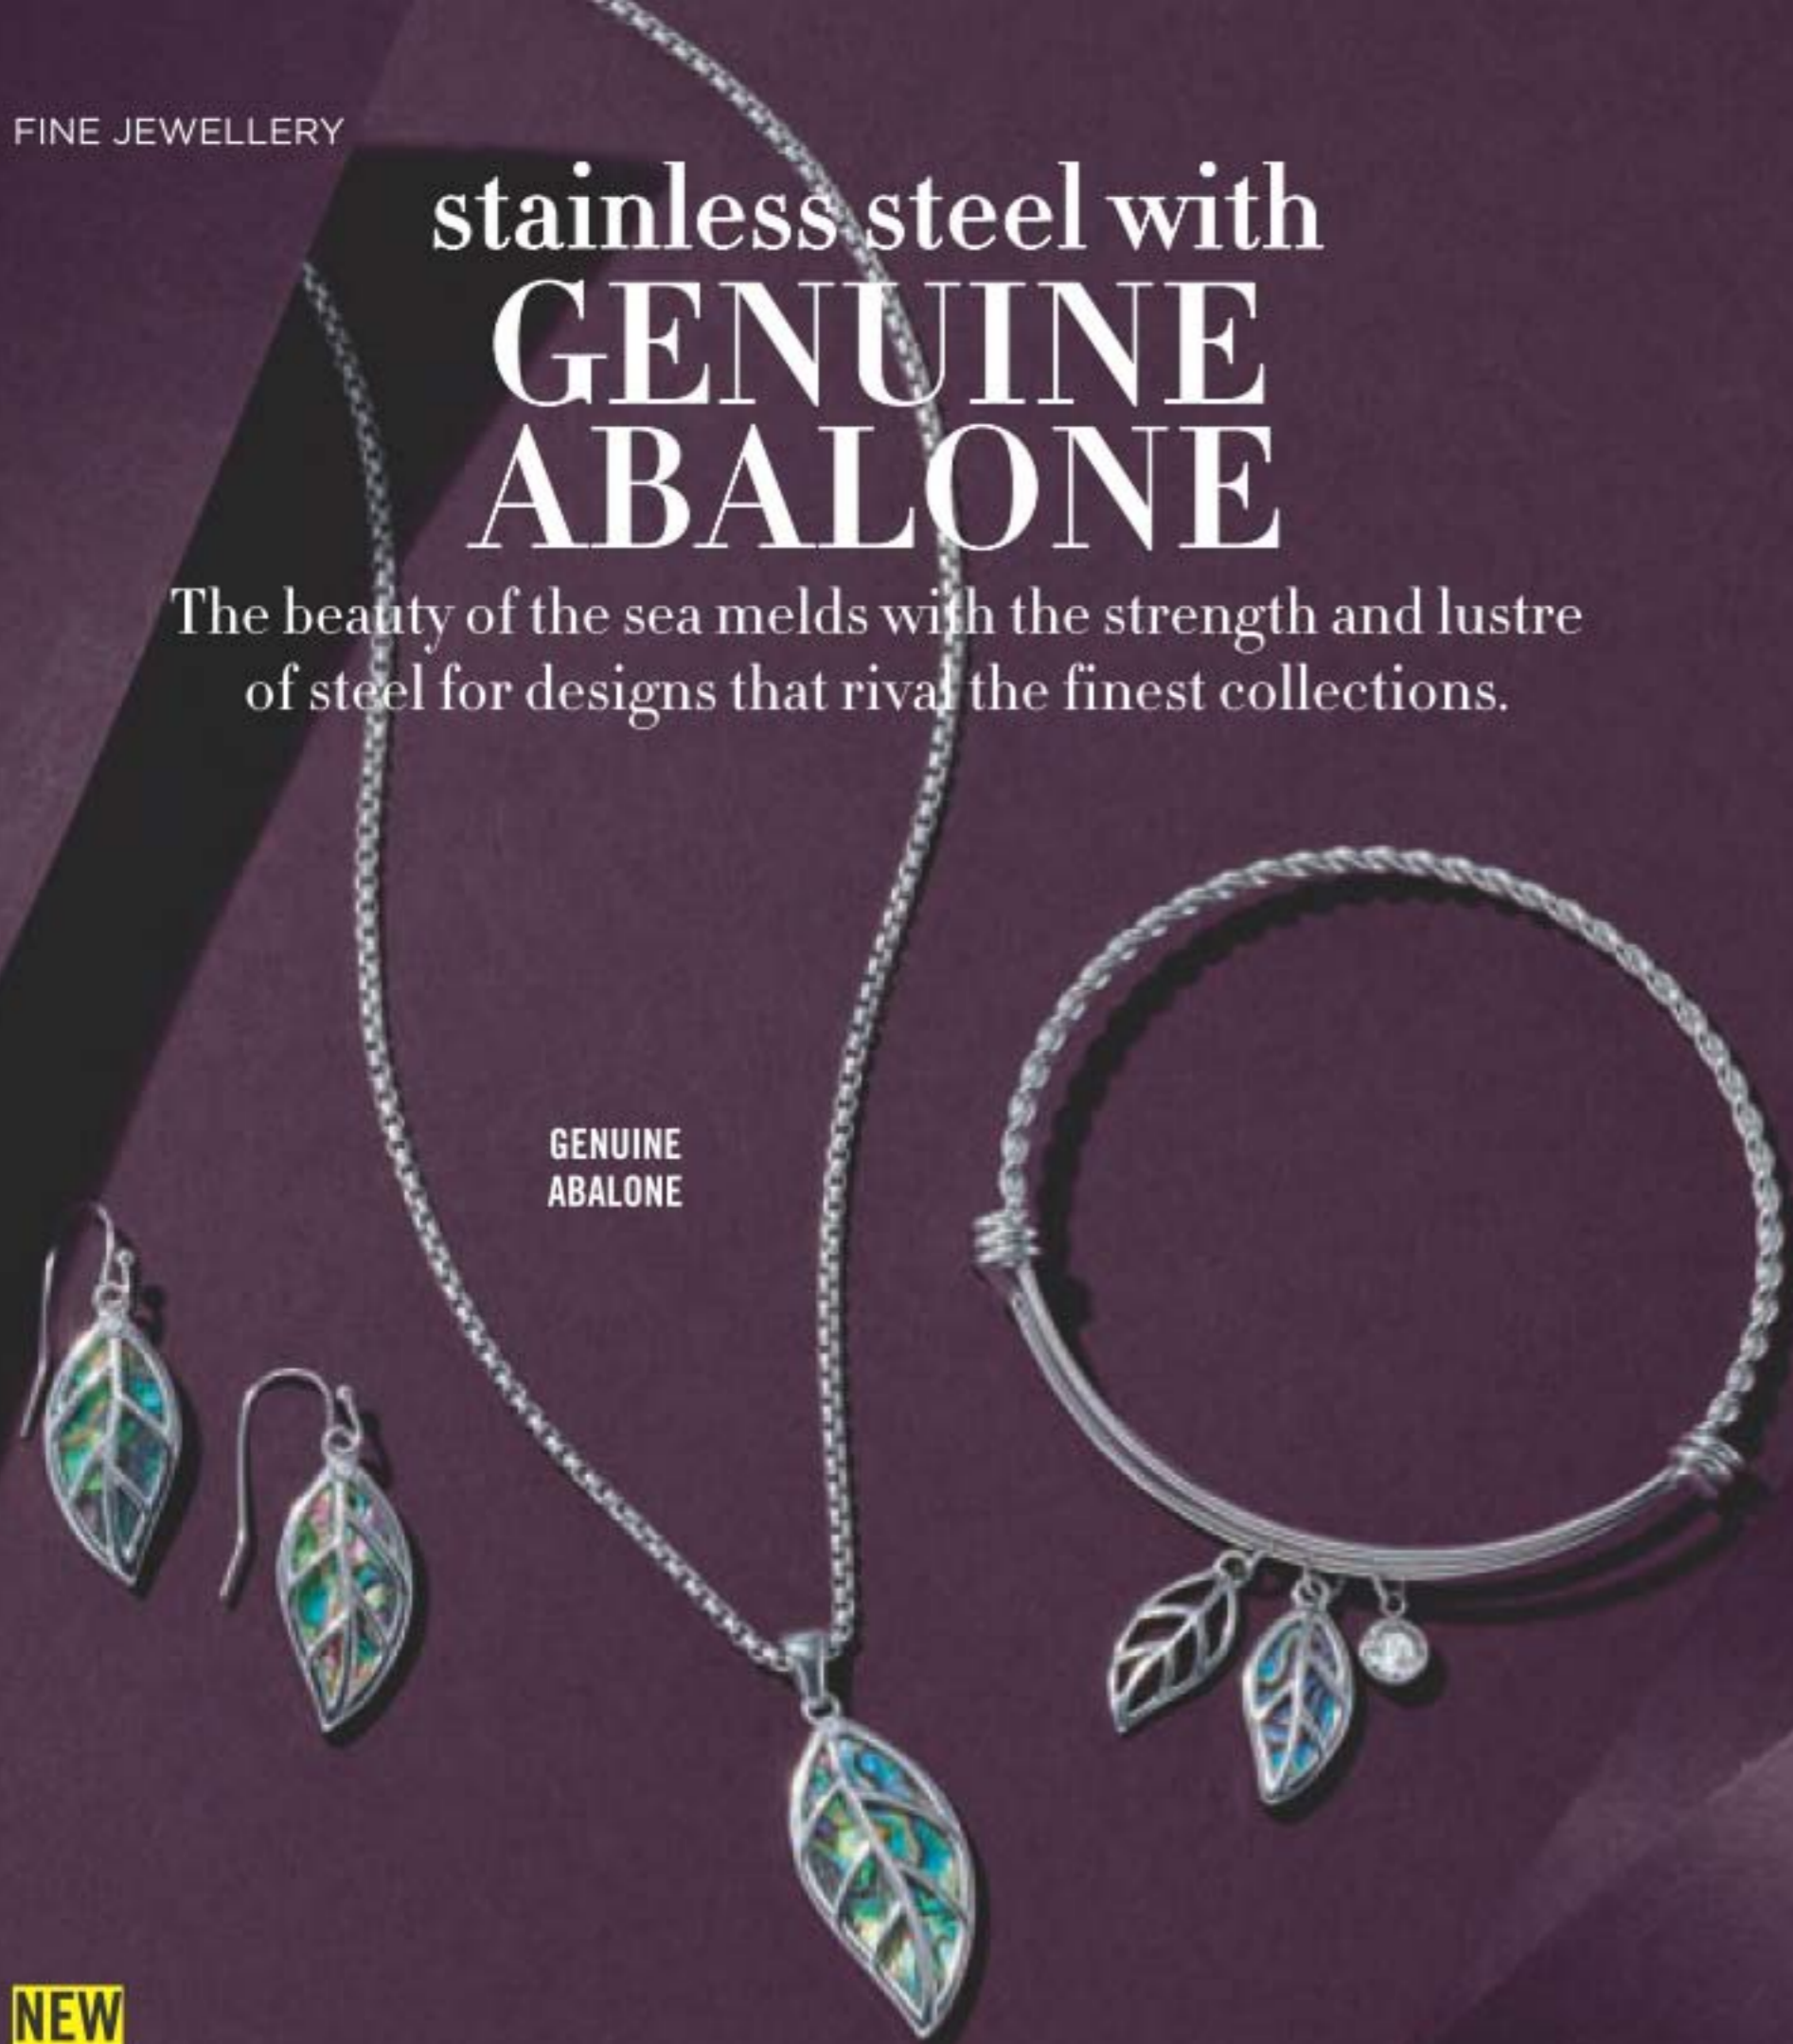

stainless steel with GENUINE ABALONE

The beauty of the sea melds with the strength and lustre of steel for designs that rival the finest collections.

GENUINE
ABALONE

NEW

Stainless Steel Abalone Leaf Collection

Genuine abalone set in stainless steel.

Earrings

Pierced
drops,
4 cm L.
225-062-4
64.99

Necklace

46 cm L with
3 cm extender
and 3 cm L
pendant.
225-062-2
55.99

Bracelet

Includes three charms: 3 cm abalone
leaf, 2 cm metal leaf, 1/2 carat weight
equivalent cz stone. One size fits most.
225-063-5
64.99

Turquoise-
coloured
howlite meets
Southwestern
chic when paired
with silvery
steel and cz
accents.