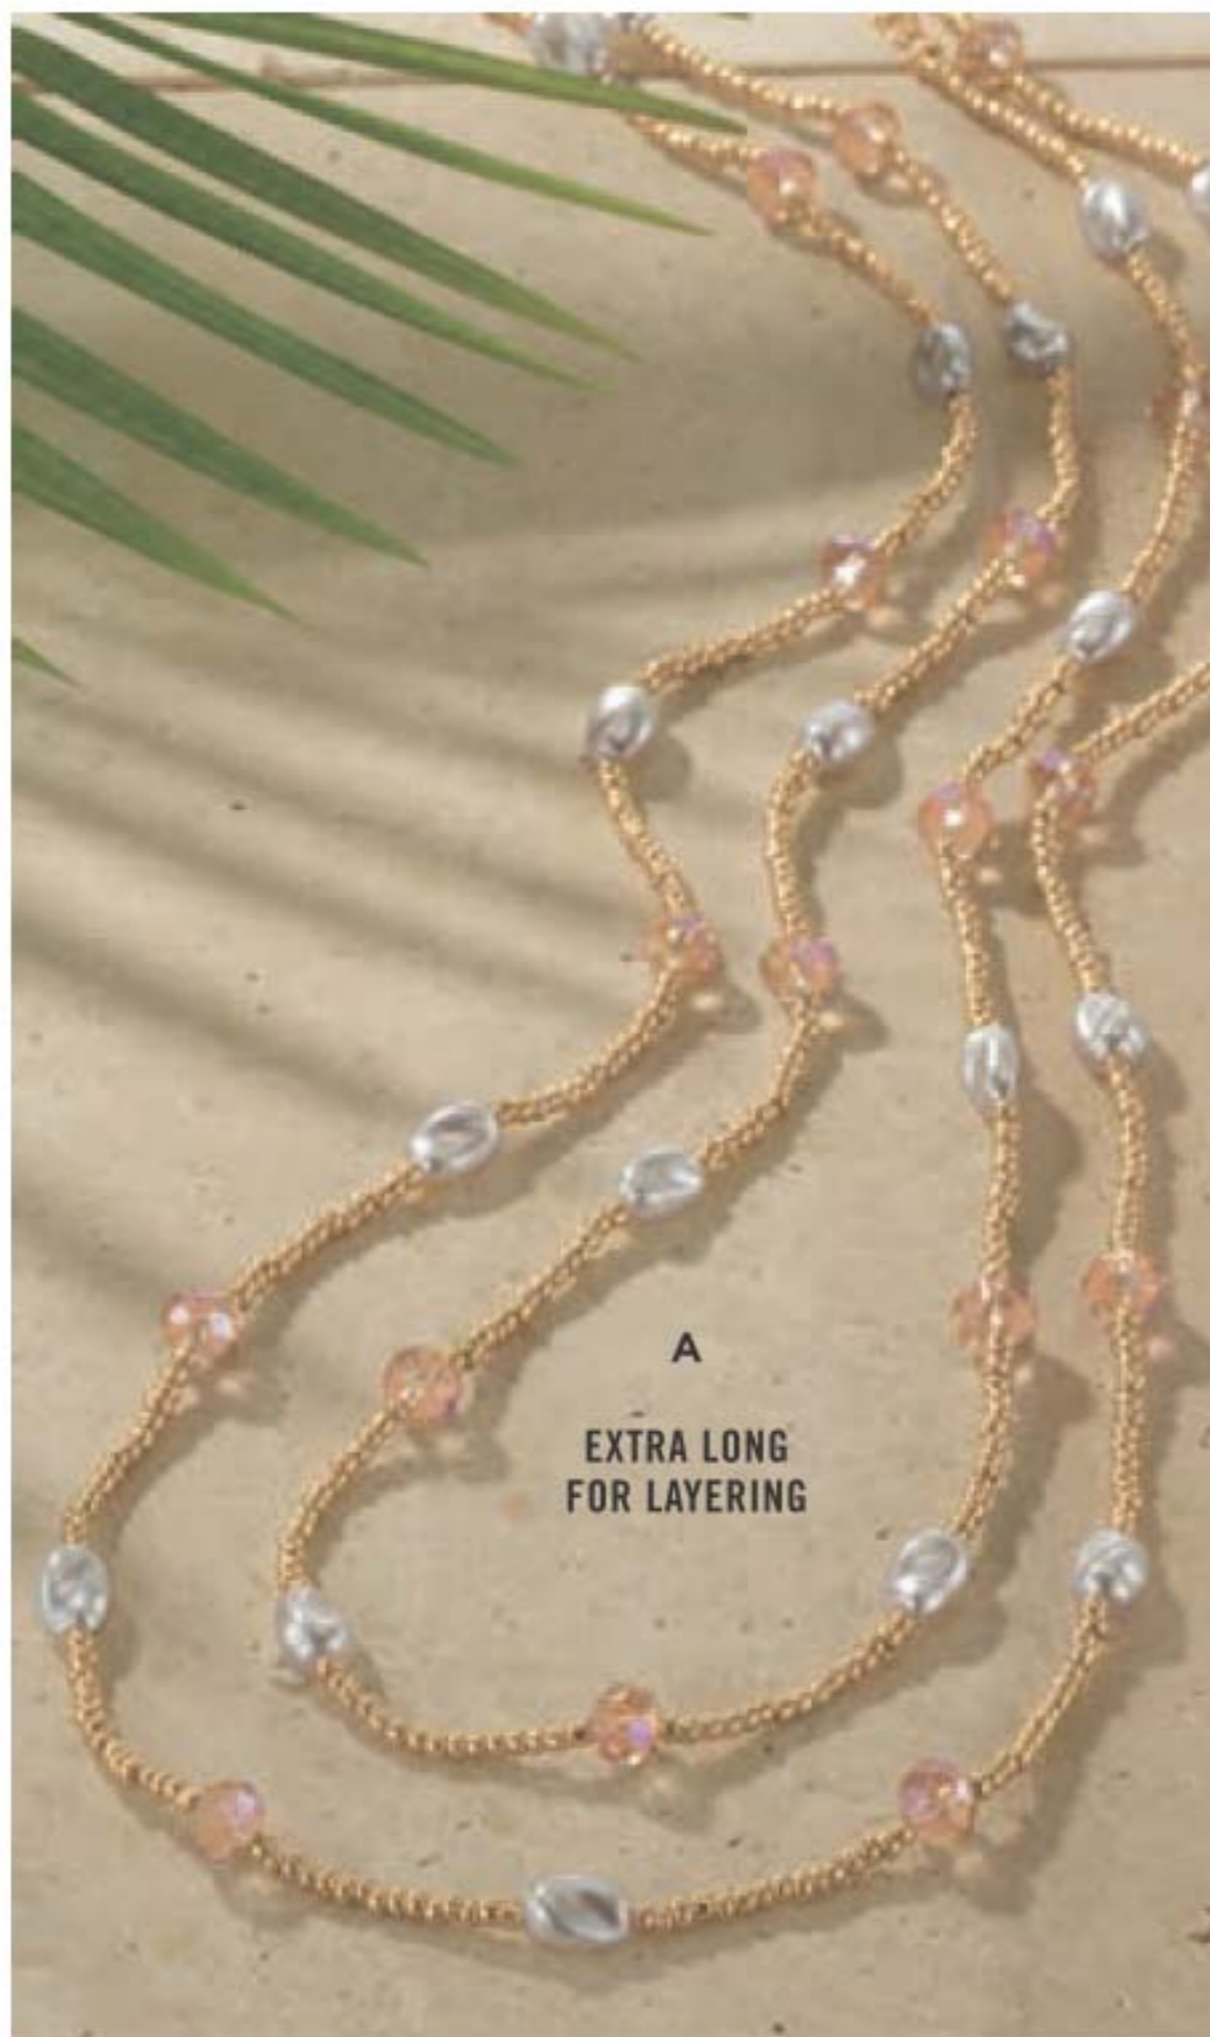

NEW

Naturally Pearly Collection

Faux pearls and neutral-toned glass beads set in goldtone.

A. Long Necklace

142 cm L with 9 cm extender.

224-996-9
reg. 37.99
29.99

B. Linear Earrings

Pierced drops, 6 cm L.

224-997-0
reg. 21.99
16.99

C. Statement Ring

3 cm L.

6 **224-997-2** 8 **224-997-3**
10 **224-997-4**
reg. 24.99
19.99

D. Stretch Bracelet Set

Stretches to fit most.

224-997-1
reg. 24.99
19.99 THE SET