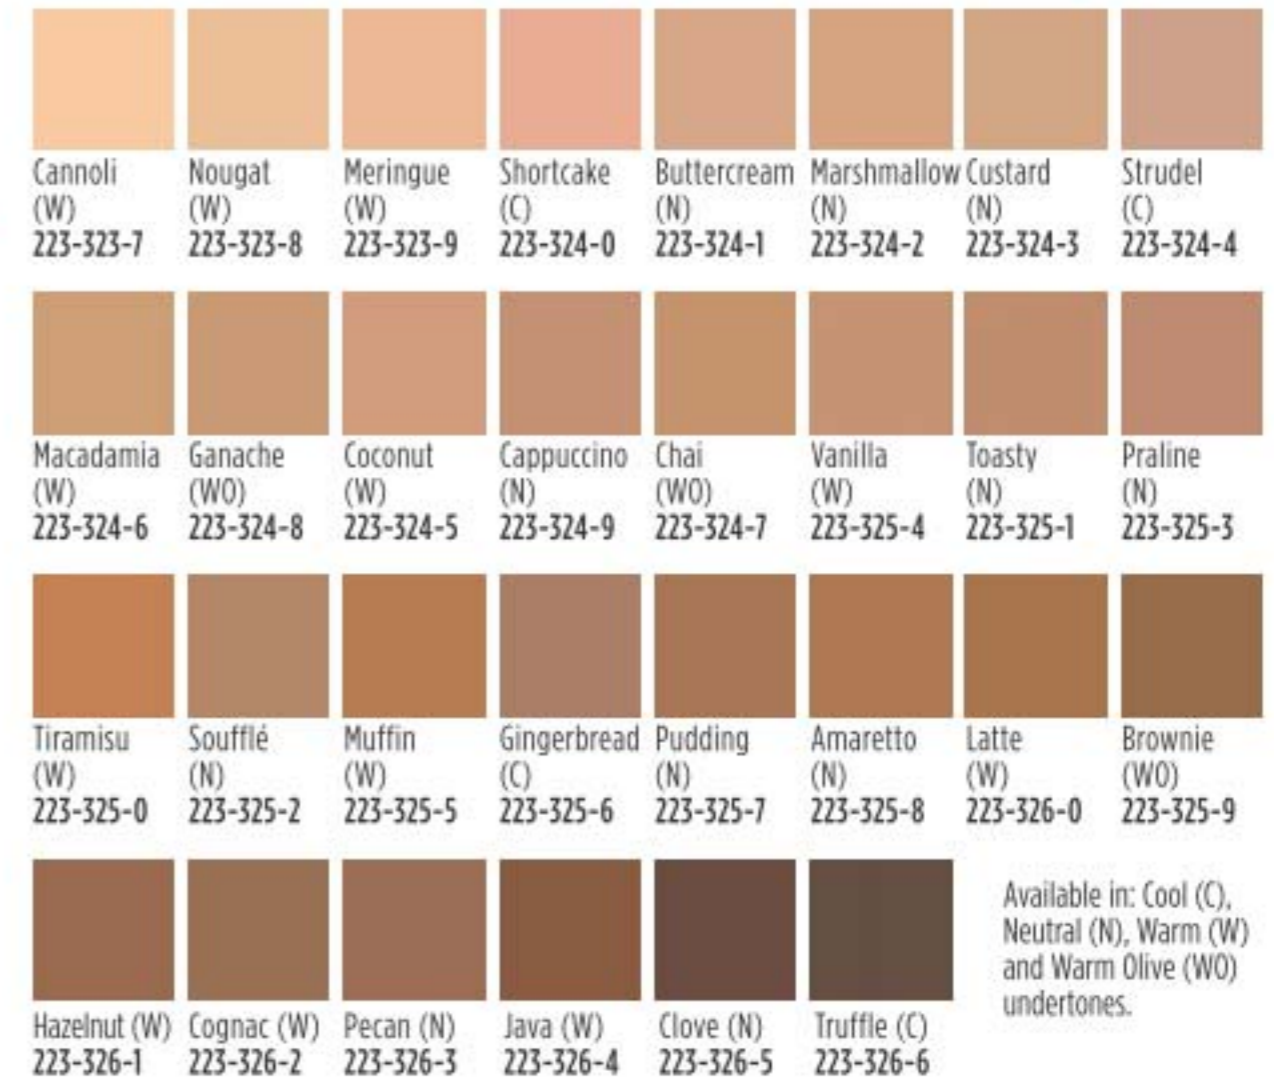

*luxuriously soft
weightless formula
with a long-lasting
matte finish*

Package labels may vary on products from pages 54-55.

Good Housekeeping
Magazine 2021
Beauty Award Winner

Available in: Cool (C), Neutral (N), Warm (W) and Warm Olive (WO) undertones.

24 Hour Foundation

24 hours of comfortable, breathable wear. Full, versatile coverage with a matte finish. Blurs pores and fine lines for a smoother complexion. With antioxidant botanical extracts. Ideal for all skin types. Cushiony doe-foot applicator for easy, precise application. Vegan. 30 ml
reg. 45.00
35.00

24 Hour Concealer

24 hours of comfortable, breathable wear. Creamy lightweight texture. Reduces the look of dark circles and imperfections. Soft-focus matte finish. With antioxidant botanical extracts. Water-resistant. 6 ml
reg. 31.00
23.00

Available in: Cool (C), Neutral (N), Warm (W) and Warm Olive (WO) undertones.