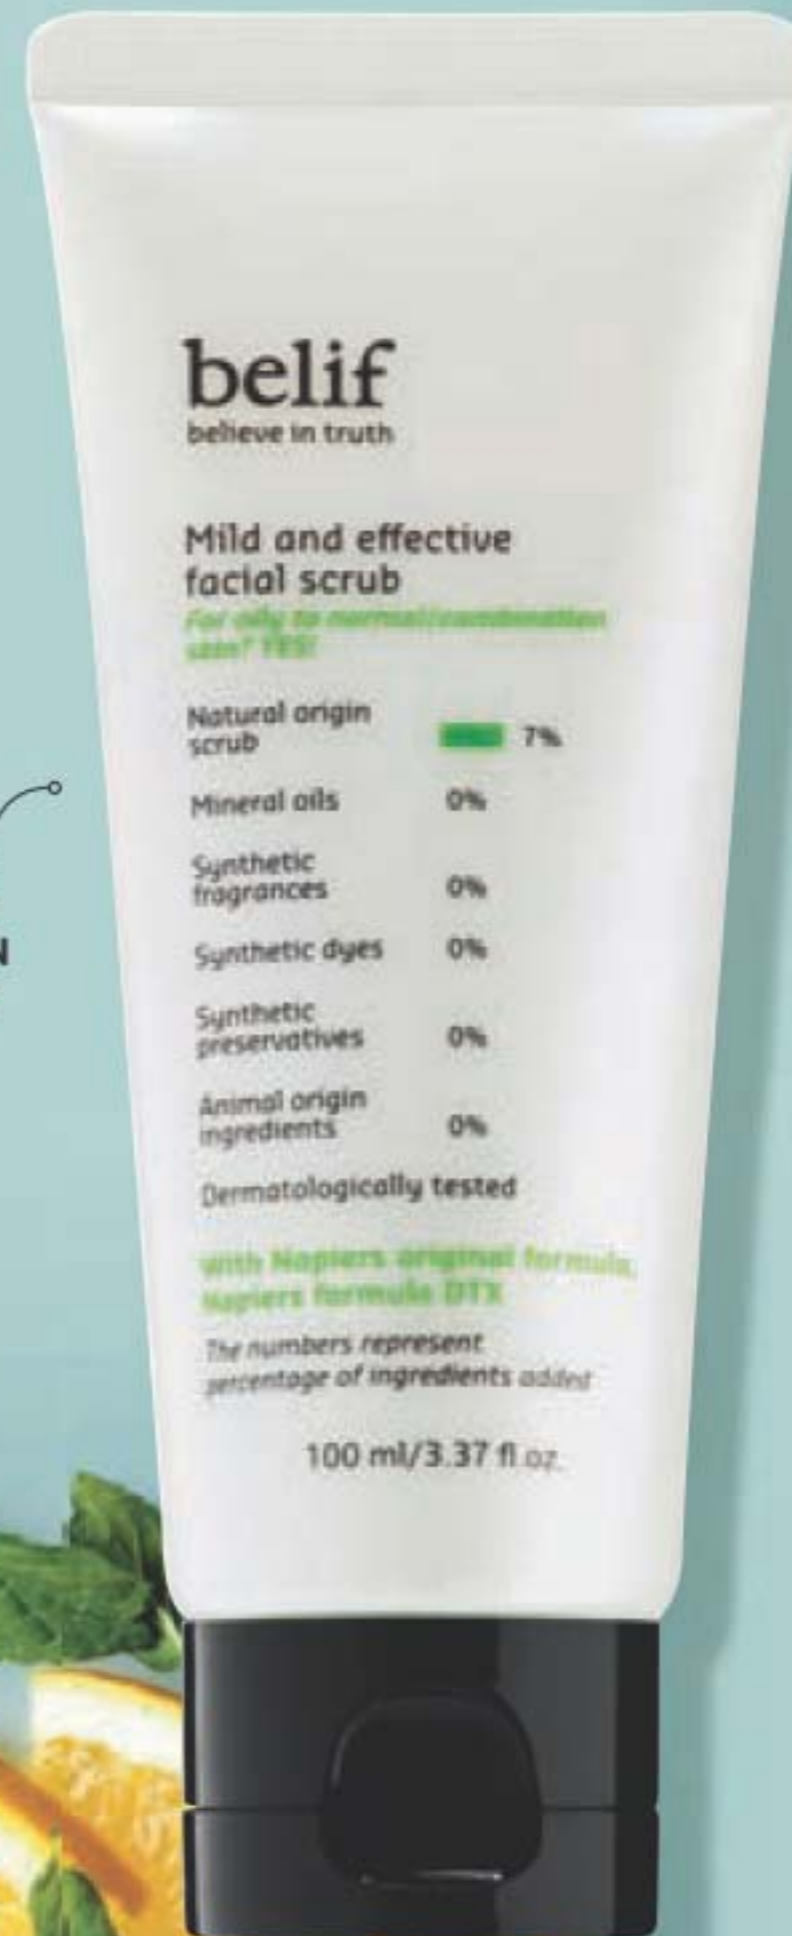

HYDRATES
WHILE
BOOSTING
RADIANCE

free SCRUNCHIE HEADBAND
DETAILS, PAGE 3

detoxify *and* gently exfoliate

NEW

Mild, yet effective facial scrub features **gentle, yet powerful dual-scrub actions**: an exfoliating scrub to remove dead skin cells and a cleansing scrub to deeply cleanse pores.

FRESH
LEMON
SCENT

WITH LEMON BALM TO HELP
PREVENT BREAKOUTS

belif
believe in truth

Mild and effective facial scrub

For oily to normal/combo/drier skin? YES!

Natural origin scrub	7%
Mineral oils	0%
Synthetic fragrances	0%
Synthetic dyes	0%
Synthetic preservatives	0%
Animal origin ingredients	0%
Dermatologically tested	

with Napiers' original formula,
Napiers formula DTX

The numbers represent
percentage of ingredients added

100 ml / 3.37 fl. oz.

NEW

Mild and Effective Facial Scrub

With lemon balm, a detoxifying herb from the mint family that smooths skin and helps improve the appearance of skin blemishes for a clear, healthy-looking complexion. 100 ml **222-808-5**
29.00

THE FACE SHOP

Rice water is enriched with vitamins A, B and E, ceramide and minerals to help skin feel moisturized and look radiant.

Rice Water Bright Cleansing Facial Wipes

Moisturizes while cleansing. 50 sheets.