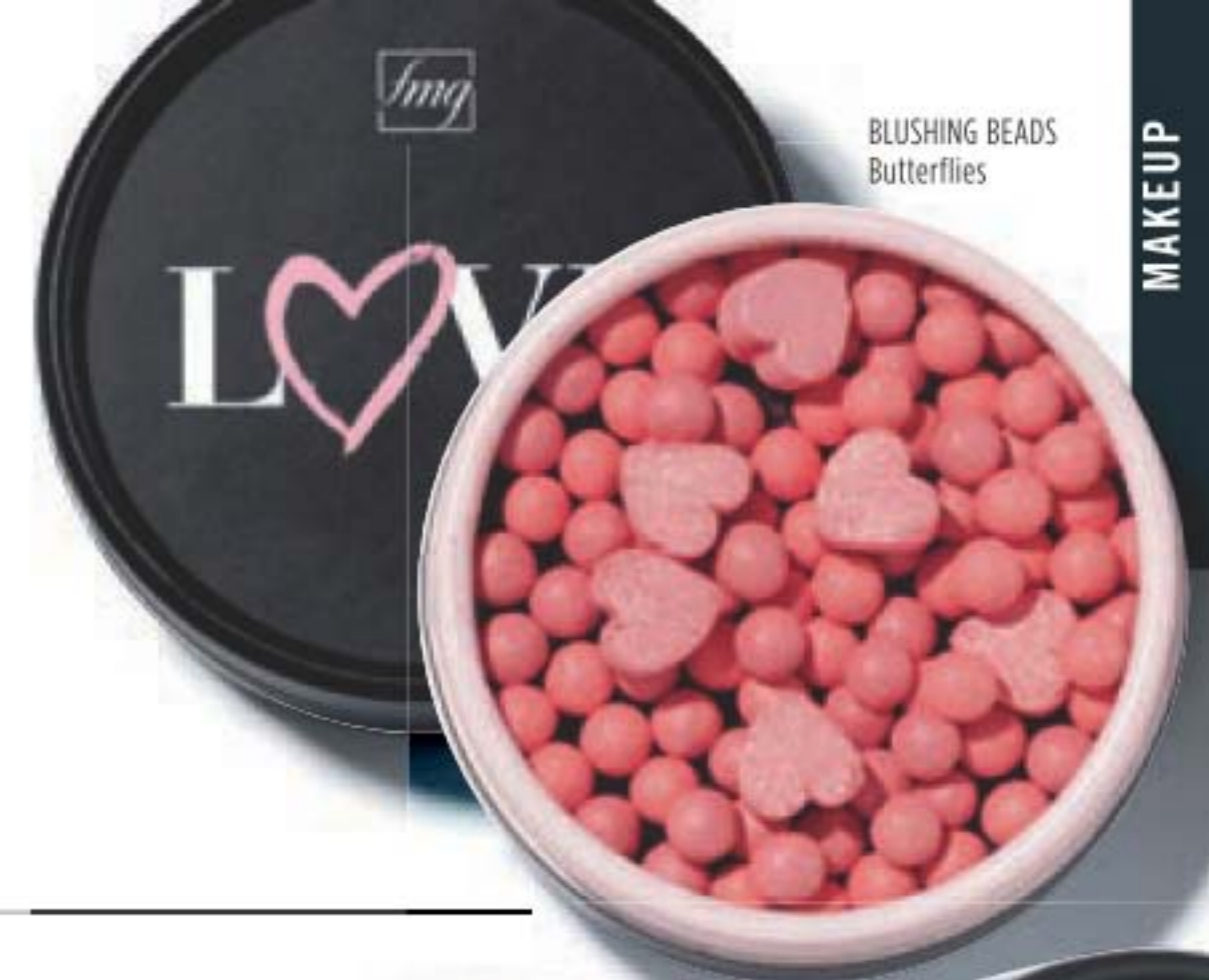

Lightweight powder formula provides a delicate pearlescent finish that is perfect for all skin tones. Paraben/phthalate/fragrance-free. 20 g

reg. 42.00
35.00

Butterflies
224-506-3

Charming
224-506-8

BLUSHING BEADS
Butterflies

Glow Beads Illuminating Powder

Luminous heart-shaped and round powder beads blend beautifully to create instant radiance. The lightweight formula provides a delicate pearlescent finish on all skin tones. 20 g