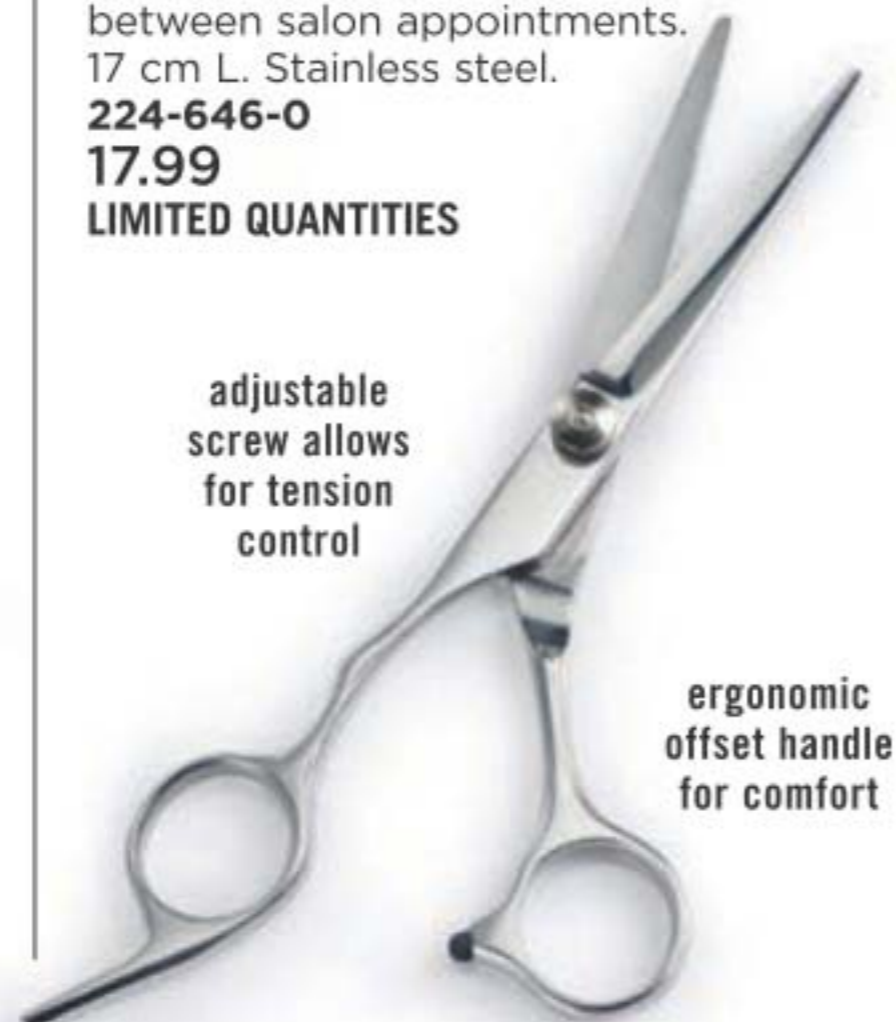

adjustable screw allows for tension control

ergonomic offset handle for comfort

Marble Detangling Brush

Ergonomic shape fits perfectly in your hand. 18 cm L x 7 cm W x 3 cm H. ABS/thermoplastic polyester elastomer. **223-251-1**

8.99

LIMITED QUANTITIES