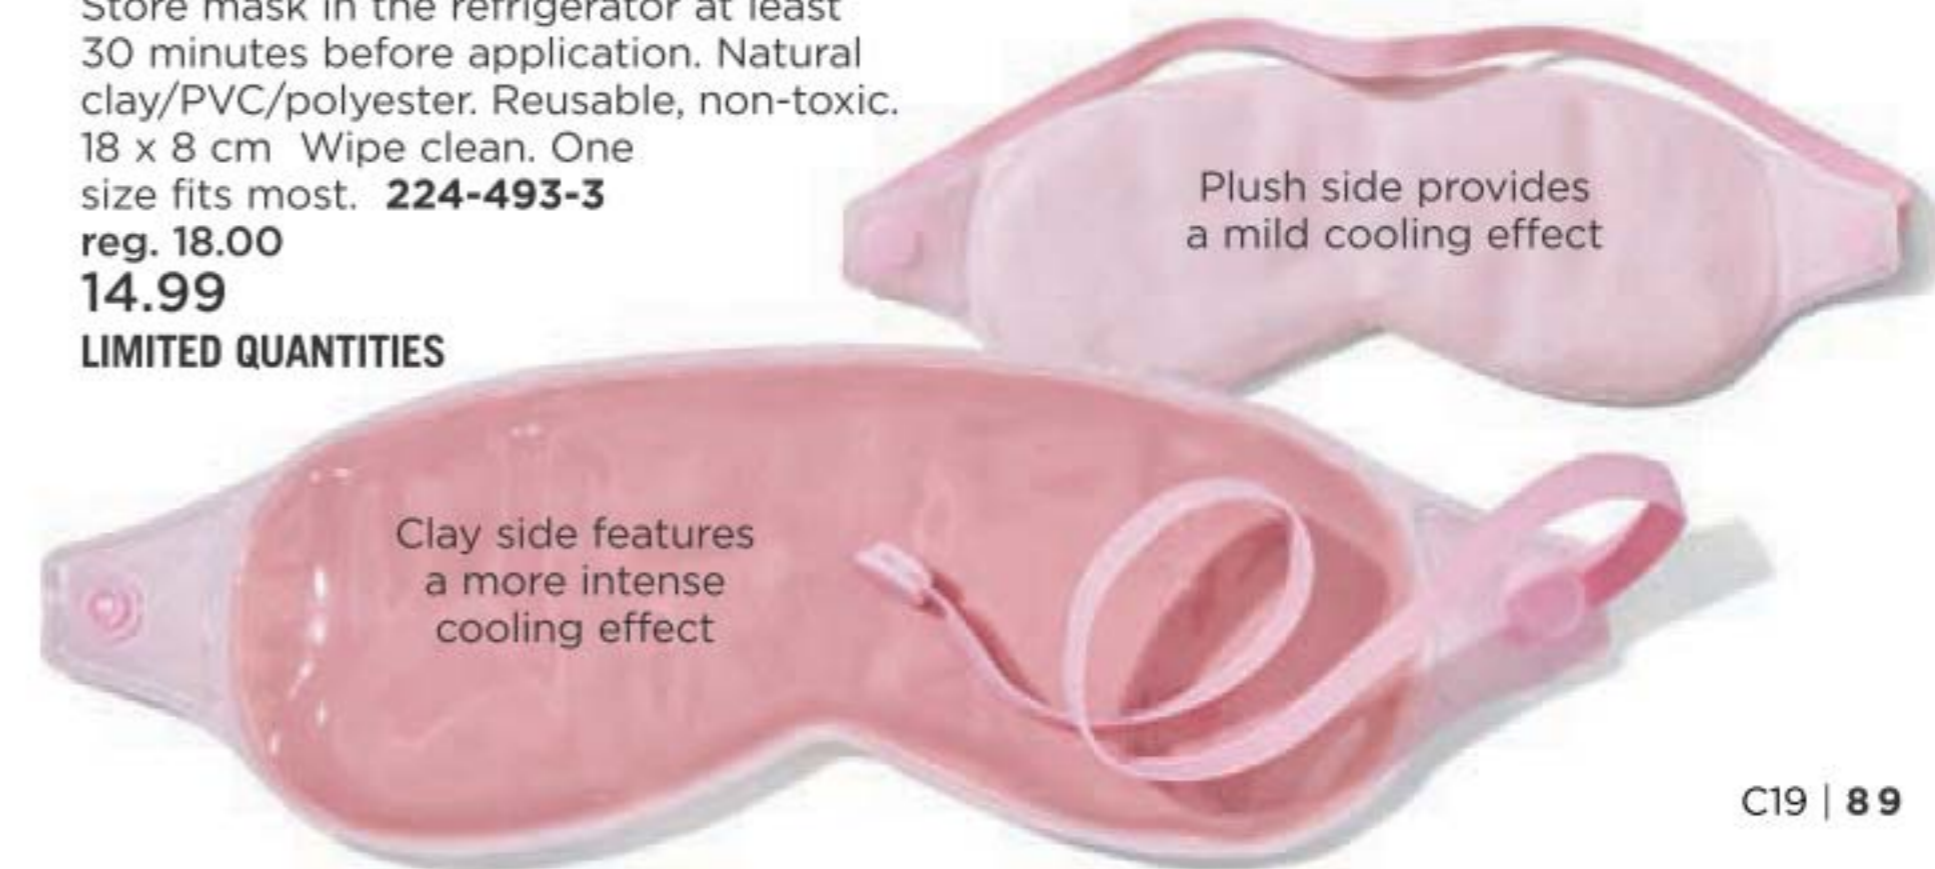

Plush side provides
a mild cooling effect

Clay side features
a more intense
cooling effect