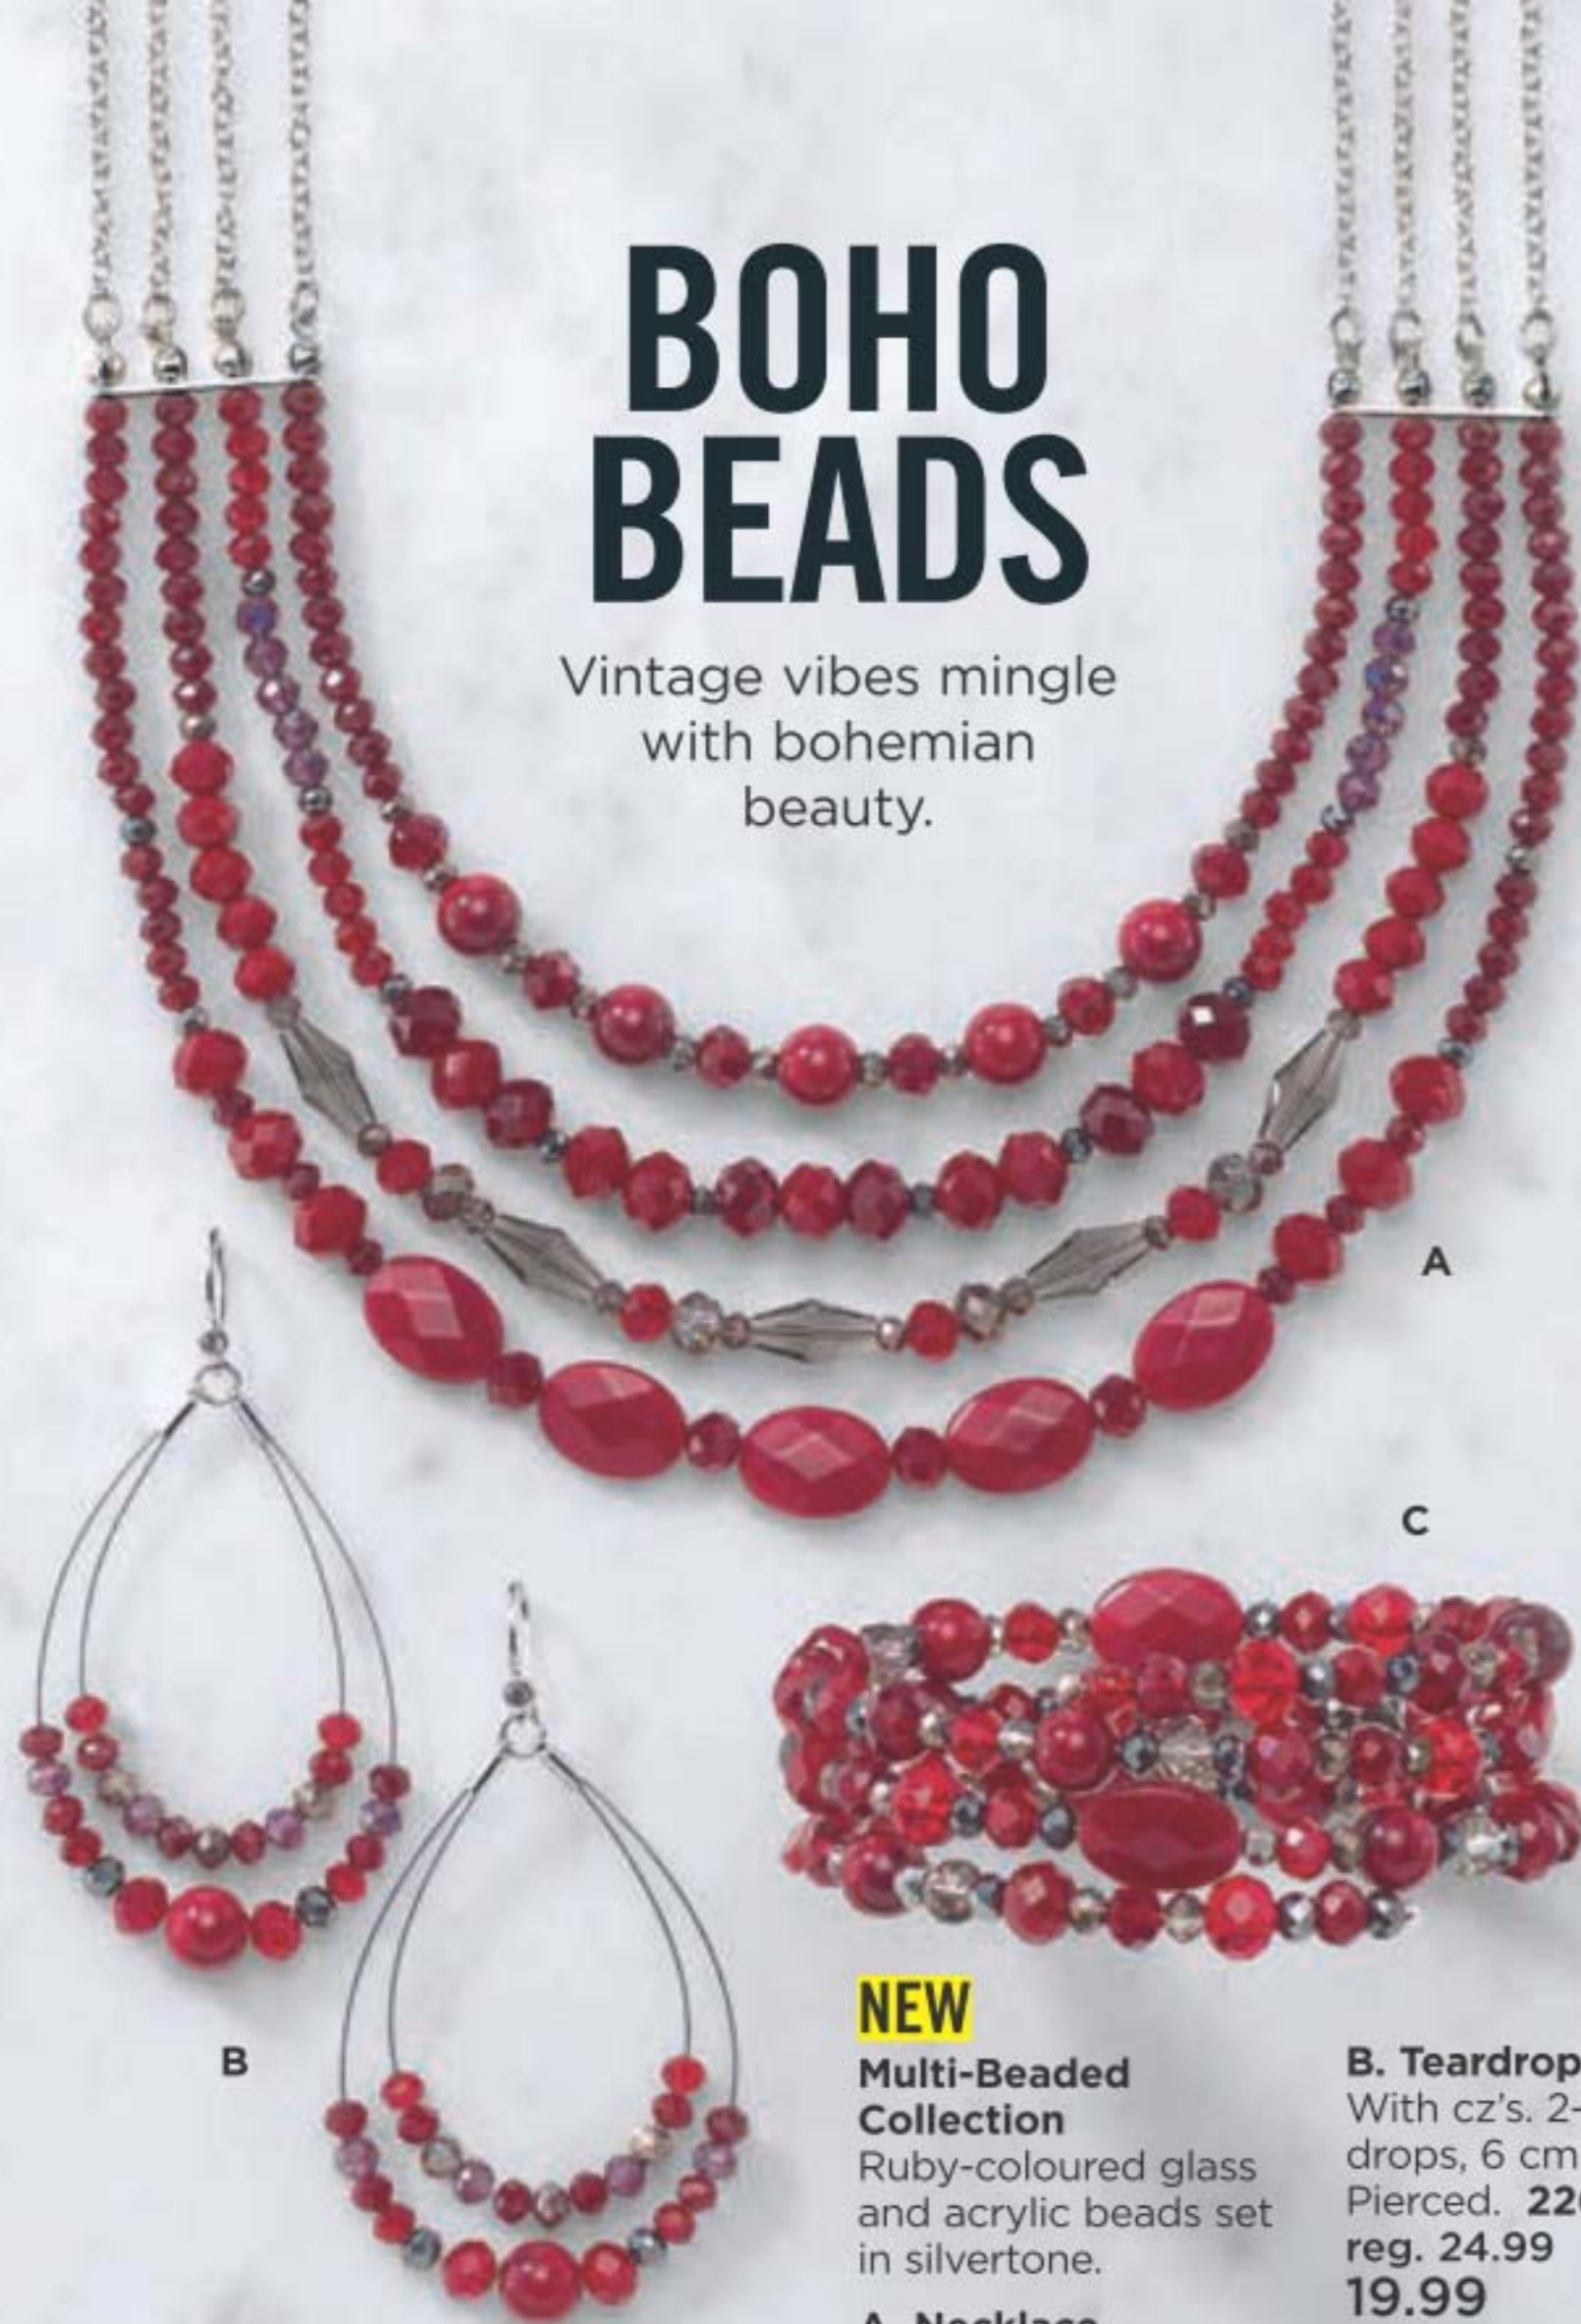

BOHO BEADS

Vintage vibes mingle with bohemian beauty.

NEW

Multi-Beaded Collection

Ruby-coloured glass and acrylic beads set in silvertone.

A. Necklace

4-layer necklace. 42 cm L with 9 cm extender. **226-232-3**
reg. 37.99
29.99

B. Teardrop Earrings

With cz's. 2-layer drops, 6 cm L. Pierced. **226-232-5**
reg. 24.99
19.99

C. Coil Bracelet

3-layer coil. One size fits most. **226-232-4**
reg. 28.99
21.99