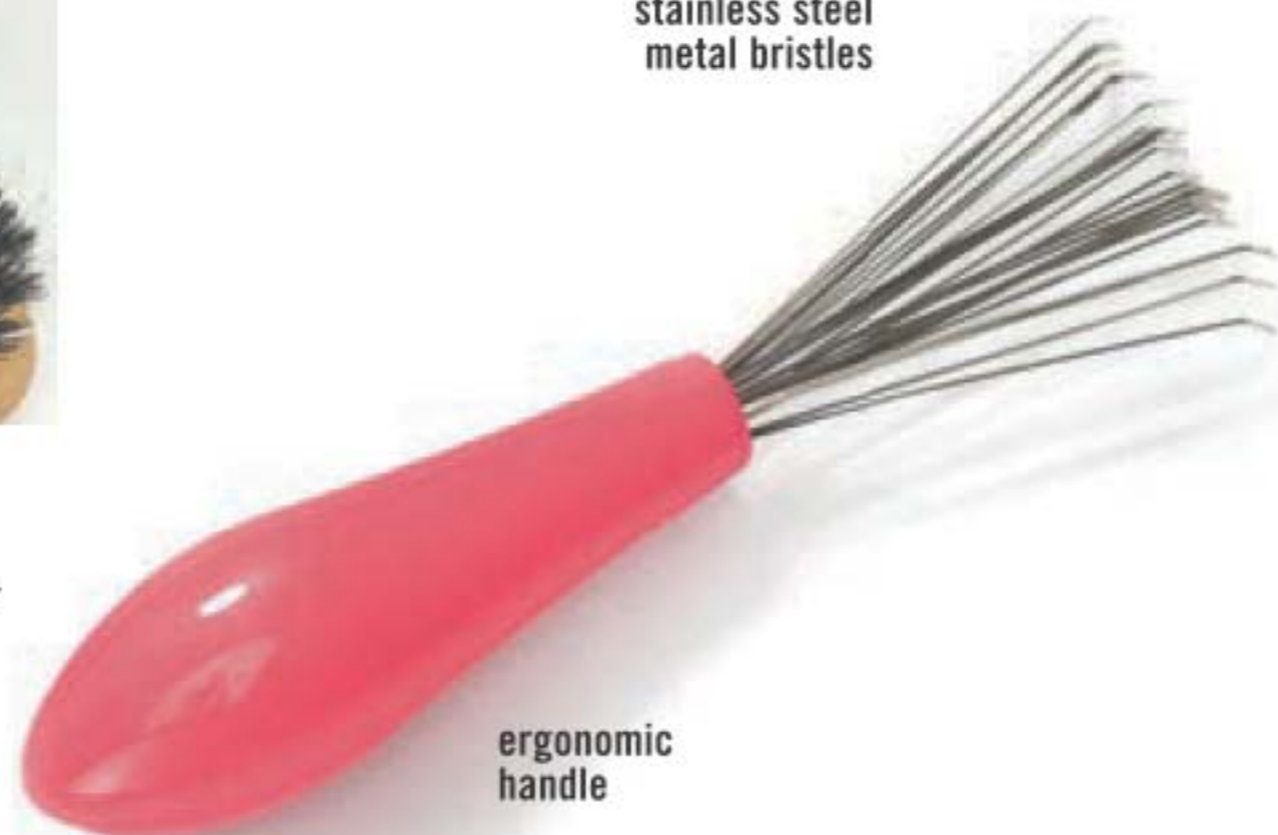

stainless steel
metal bristles

ergonomic
handle

Hairbrush Cleaner

Easily remove tangled hair from brushes. Stainless steel/polystyrene. 9 x 2 cm. **225-084-9**

4.99

limited quantities

Smooth and straighten in one pass of the brush!

❖ **Infinity Pro by Conair® Diamond Infused Hot Paddle Brush**

Combination of nylon, silicone and diamond ceramic bristles gently guide through hair for silky results and added shine. Includes heat mat. Professional swivel line cord. Electrical.

226-230-5

49.99

limited quantities

CONAIR®