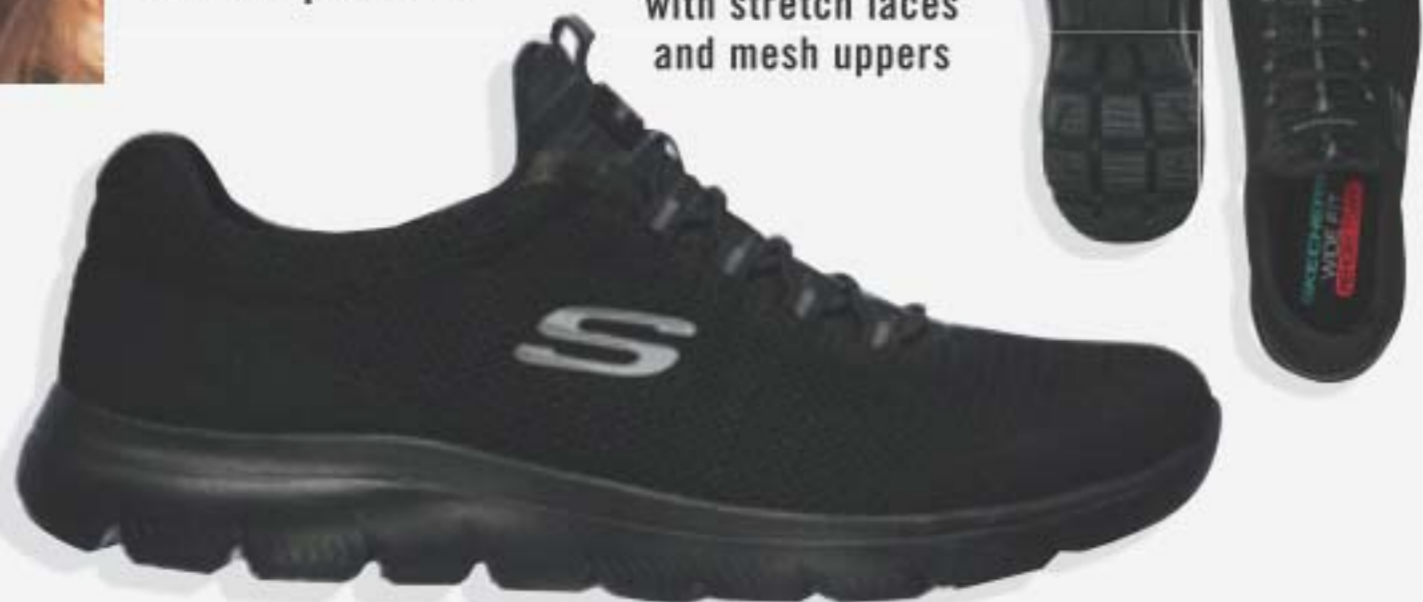

❖ Skechers® Women's Summits - Cool Classics - Wide Fit

Black. Cushioned comfort insoles. Man-made materials. Machine washable. Half sizes, order one size up.

6W 226-309-7   9W 226-310-0
7W 226-309-8   10W 226-310-1
8W 226-309-9   11W 226-310-2

95.00
limited quantities

flexible traction outsoles

pull-on style with stretch laces and mesh uppers