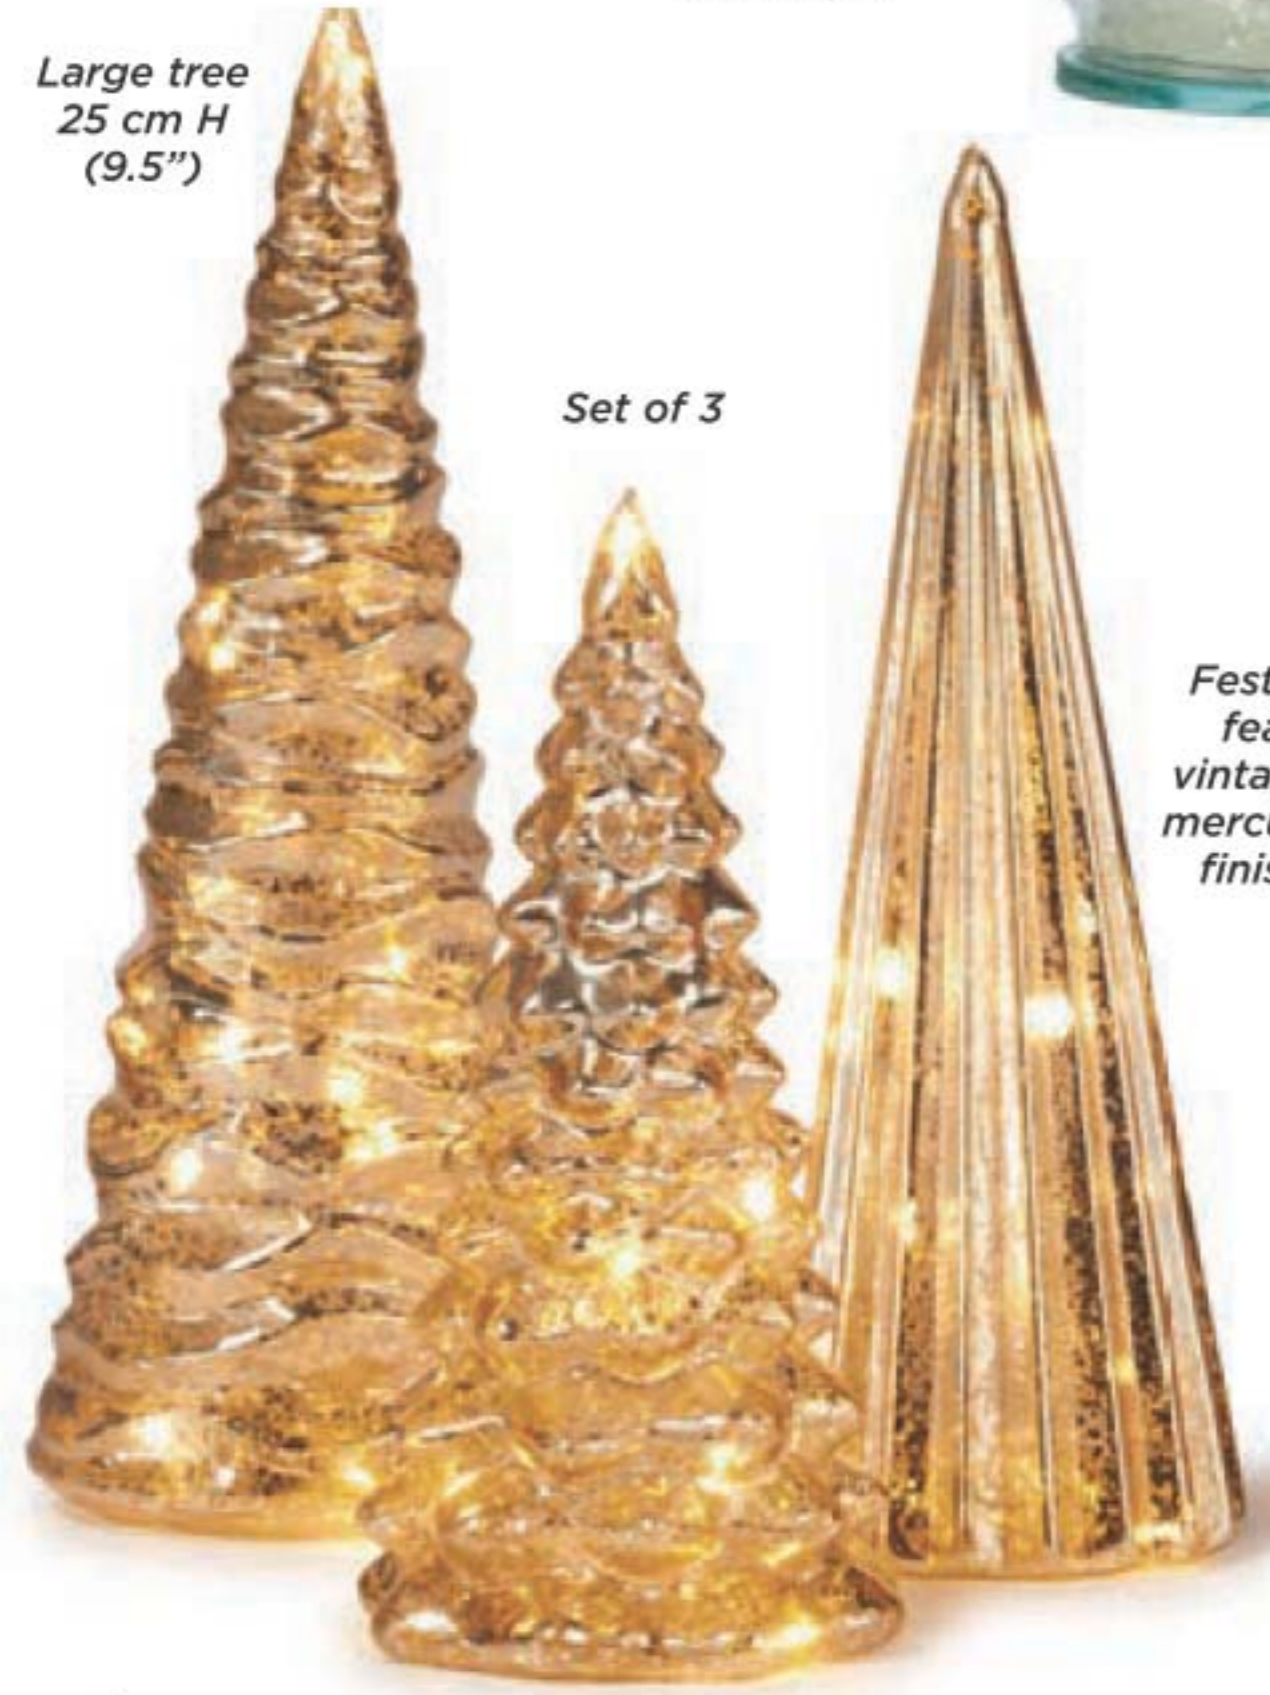

❖ **Gnomes Door Handle Hanger**
Welcome guests with a jolly door hanger. 74 cm L x 17 cm W. Wood/plastic/metal. **226-183-1**
22.99

NEW! LIMITED EDITION

deck the HALLS...

❖ **Outdoor Holly Berry String Lights**
Use it indoors to decorate your tree or display it outside in a covered area. On/off button. Requires 2 AA batteries (not included). PVC/polypropylene/aluminum. Light string, 1.98 m L; light bulbs, 10 x 6 cm
226-185-3
34.99

1.98 metres (78") long

10 LIGHT BULBS contain faux pine sprigs, holly berries and snow

All limited quantities.

C22 | 17

Cut-out opening displays two polar bears roaming the winter landscape

❖ **Polar Bears Ornament**
8 cm diam. x 9.5 cm H.
Glass/polyresin.
226-183-5
19.99