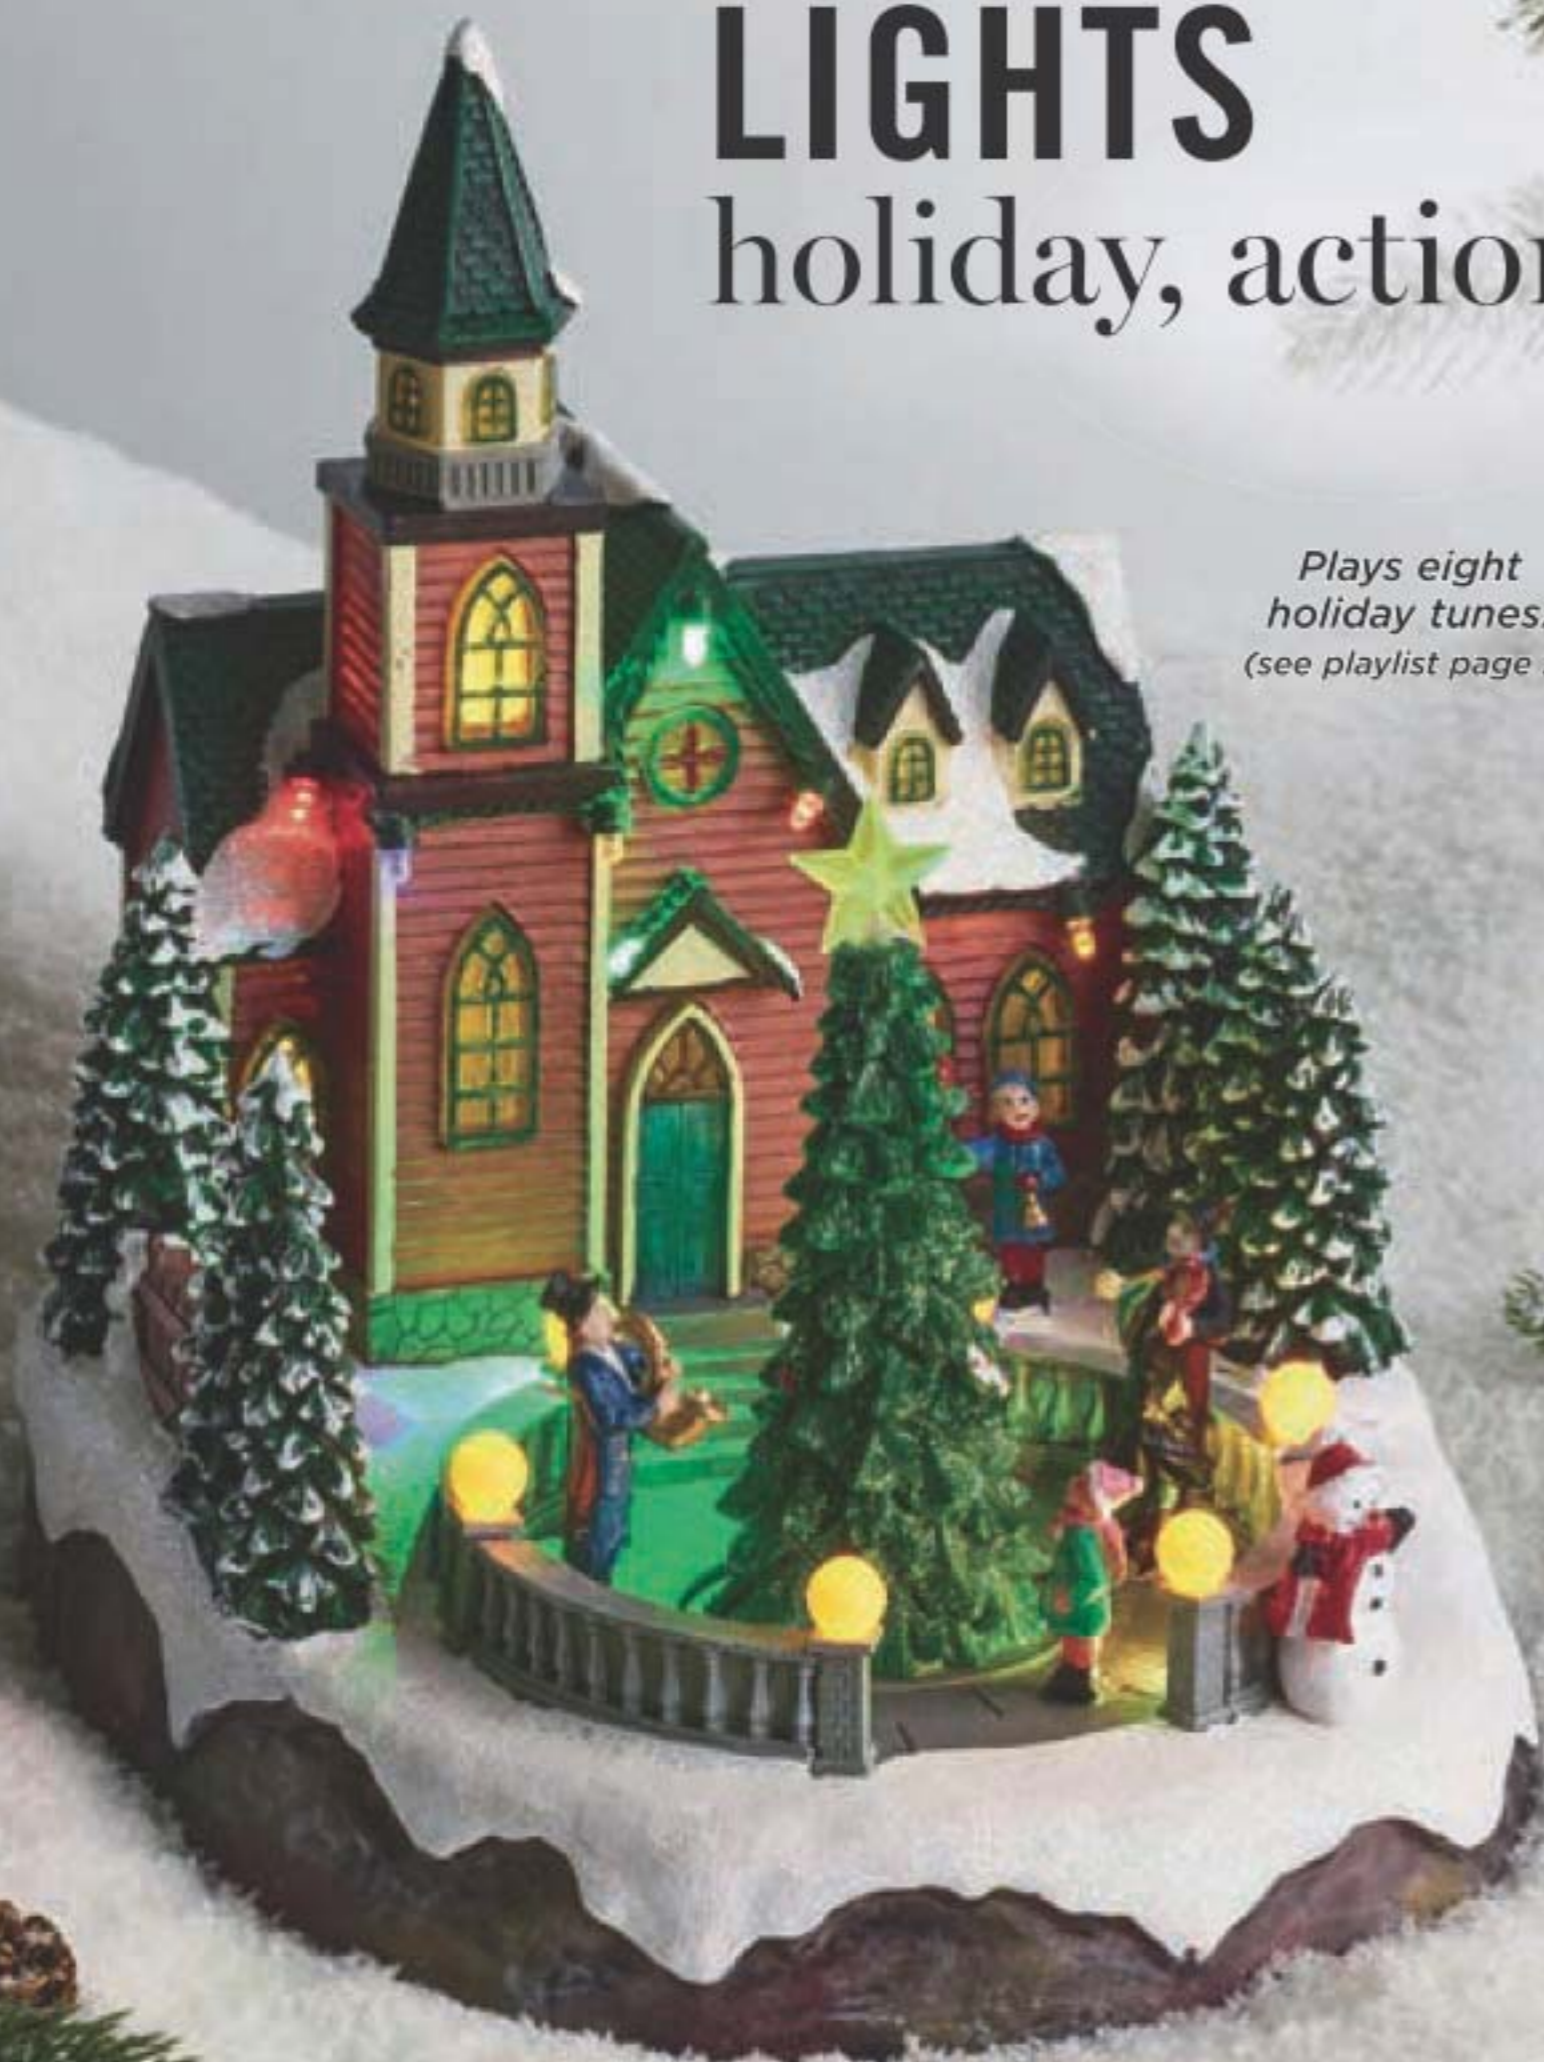

NEW! LIMITED EDITION

*Plays eight
holiday tunes!
(see playlist page 2)*

❖ **Santa's Midnight Sleigh Ride Light-Up**

Santa and his tiny reindeer dash up and down over our bottle brush forest. Trees and sleigh light-up. Plays eight holiday tunes. Switch for lights, sound and movement, lights with movement or off. Takes three AA batteries (not included) with 4.5V 500mA DC jack (adapter not included). 32 cm L x 13 cm W x 22 cm H. Polyresin/plastic. **226-099-2**
69.99

LIGHTS

holiday, action!

*Plays eight
holiday tunes!
(see playlist page 2)*

❖ **Holiday Church Tabletop Light-Up**
Church and town square light up and centre tree spins. Switch for lights, sound and movement, lights with movement or off. Takes three AA batteries (not included) with 4.5V 500mA DC jack (adapter not included). 20 cm L x 23 cm W x 25 cm H. Polyresin/plastic. **226-100-3**
69.99