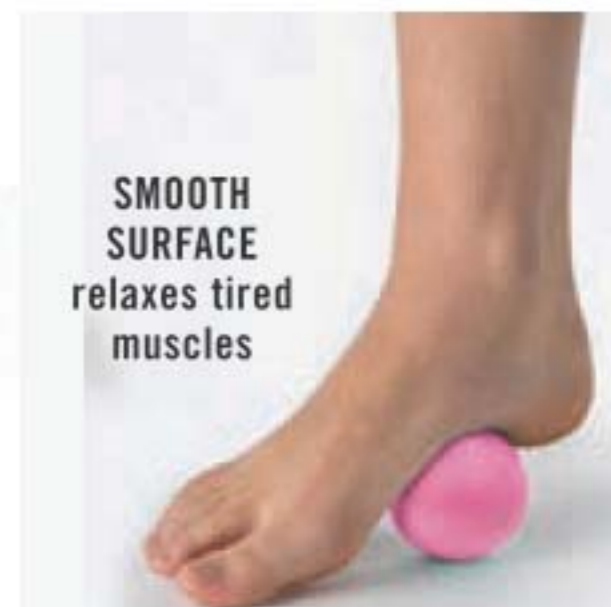

RELIEVE TENSION

At-home therapy for muscle pain and pressure points.

Finger Massager

Rollers massage thumb and finger area to relieve tension. Polystyrene/thermoplastic rubber.

14 x 3 cm
225-919-2
reg. 9.99

5.99
limited quantities

Can be used with your favourite hand cream

Roll in a back-and-forth motion, applying more pressure for a deeper, more invigorating massage.

Roller Ball Massager

Place in freezer to help soothe inflammation. Polypropylene/resin. 6 x 6 x 5.5 cm 222-620-1
reg. 12.99

7.99
limited quantities

Fits easily in your hand

Reveal glowing skin!

Mesh Back Scrubber

Polypropylene/polyethylene/polyester/cotton. 90 x 30 cm
225-664-8
reg. 9.99

4.99
limited quantities

Use with your favourite shower gel

Gently exfoliates dead skin cells

MASSAGE BALLS

Use warm or cold, before or after your workout routine.

2-PIECE SET

Therapy Massage Balls

Do not use for longer than 20 minutes at a time. 7 cm diam. PVC. 225-935-7

19.99 the set
limited quantities

SPIKED SURFACE helps stimulate and relieve deep muscle pain

SMOOTH SURFACE relaxes tired muscles

DON'T STRESS

Head massager helps relieve tension.

FOR SCALP

Gently glide the smooth prongs over scalp, applying more pressure for a deeper, invigorating massage.

FOR TEMPLE

Use the roller at the bottom of the handle to gently release pressure.

Scalp and Temple Massager

Polypropylene. 18 x 8 cm
225-972-5
reg. 8.99

4.99
limited quantities