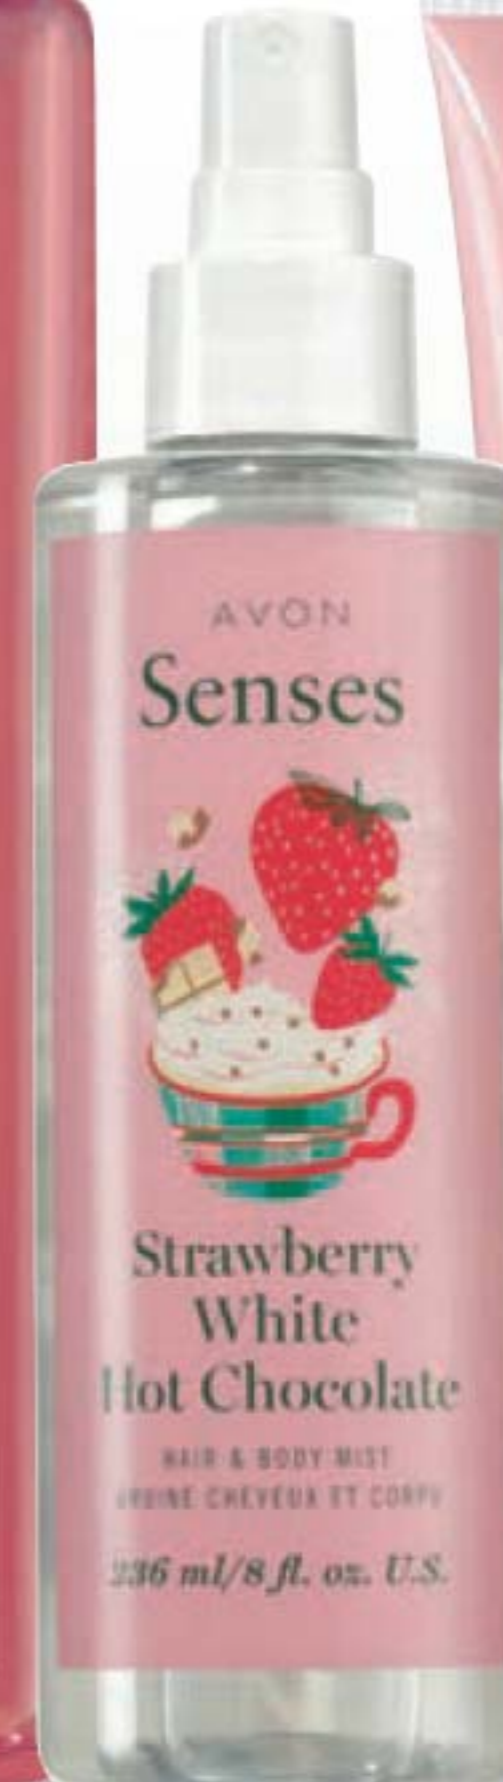

Never leave a burning candle unattended. Keep out of reach of children and pets.