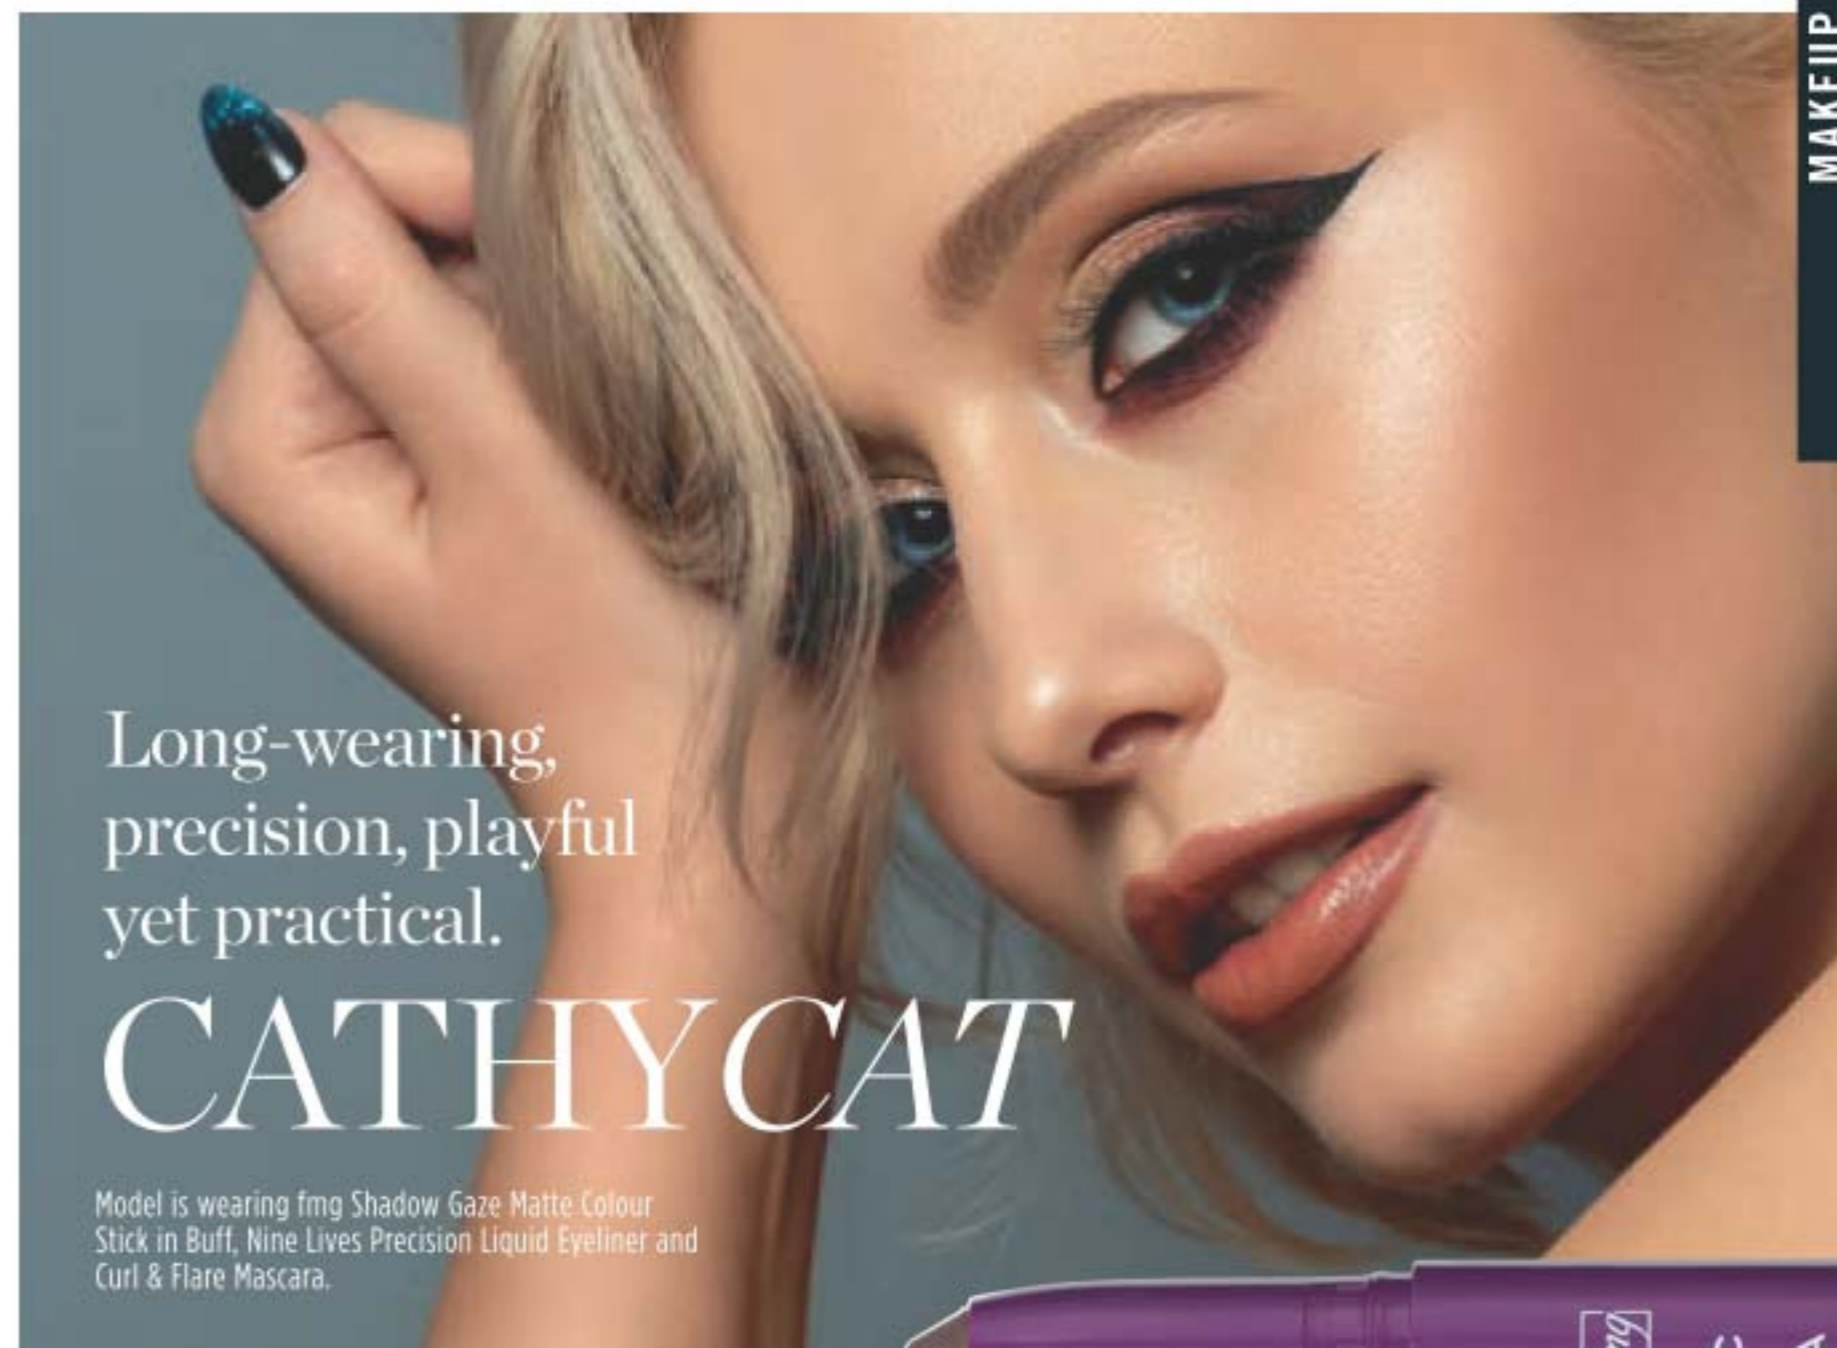

Lengthen, curl and captivate!

Curl & Flare Mascara

Long-lasting mascara with uniquely curved brush provides major lift, extraordinary curl and impressive length. Nourishing formula with a blend of conditioning coconut and argan oils and lash-supporting panthenol. 8 g
Blackest Black
 224-774-1
 reg. 23.99
19.99