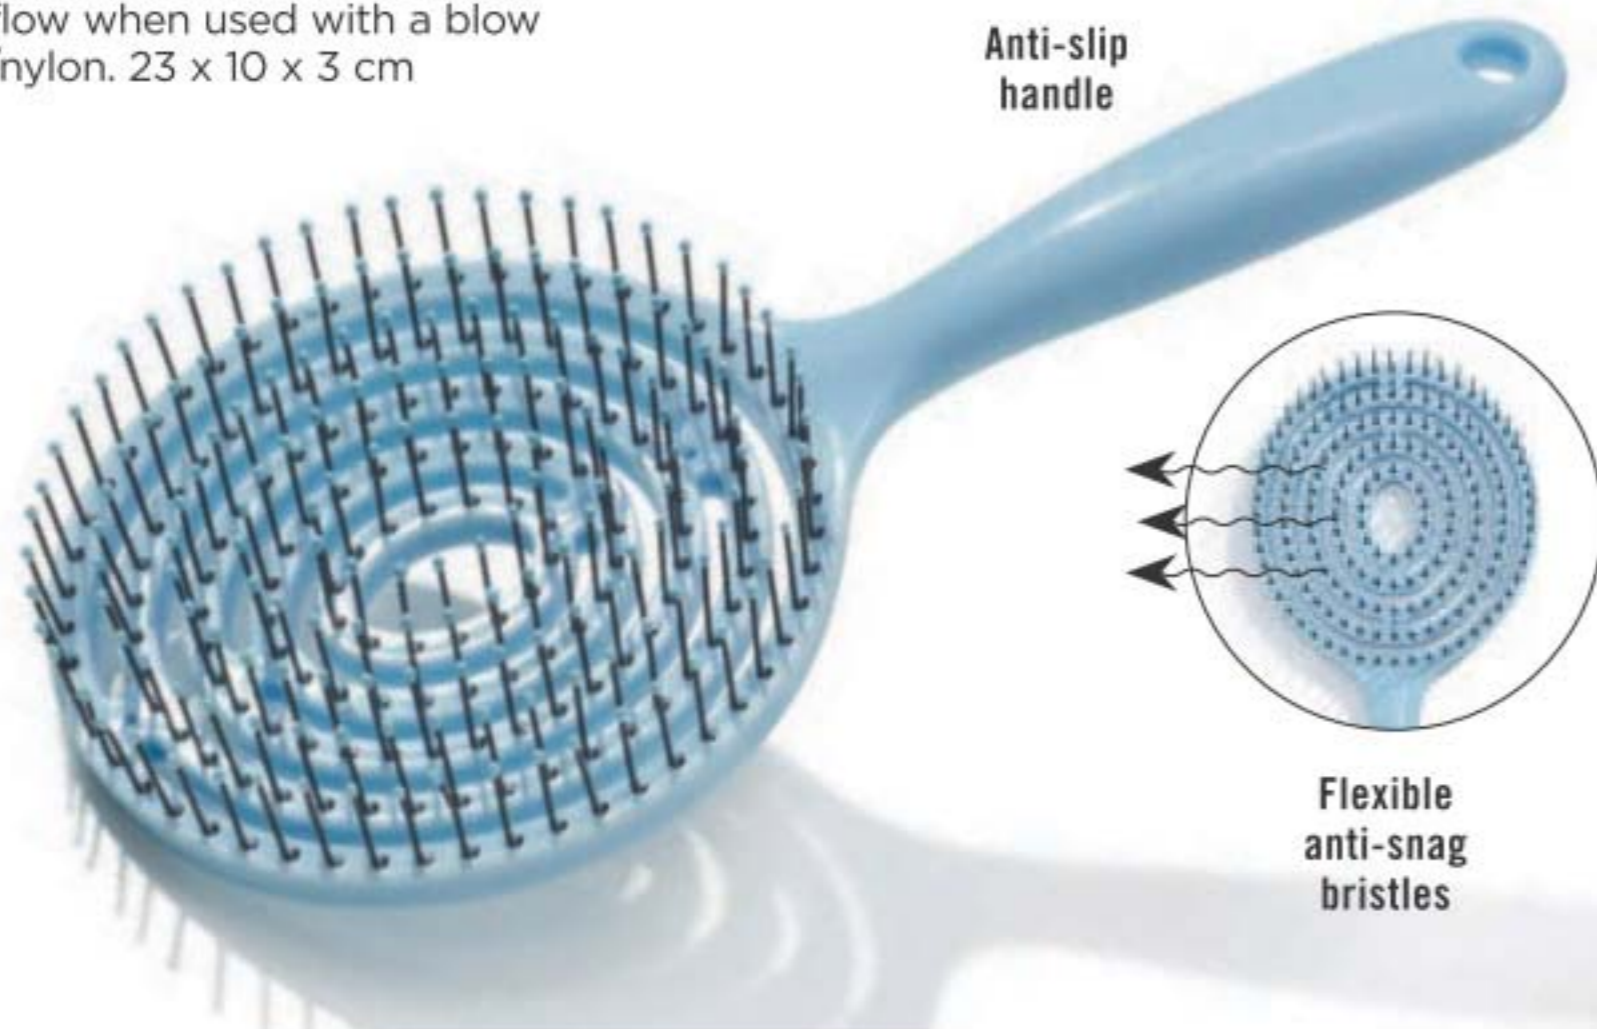

5.99

limited quantities

Anti-slip handle

Flexible anti-snag bristles

Minimize frizz with our luxurious satin pillowcase. The gentle fabric helps to keep hair shiny and tangle free!

Good Hair Day Satin Pillowcase