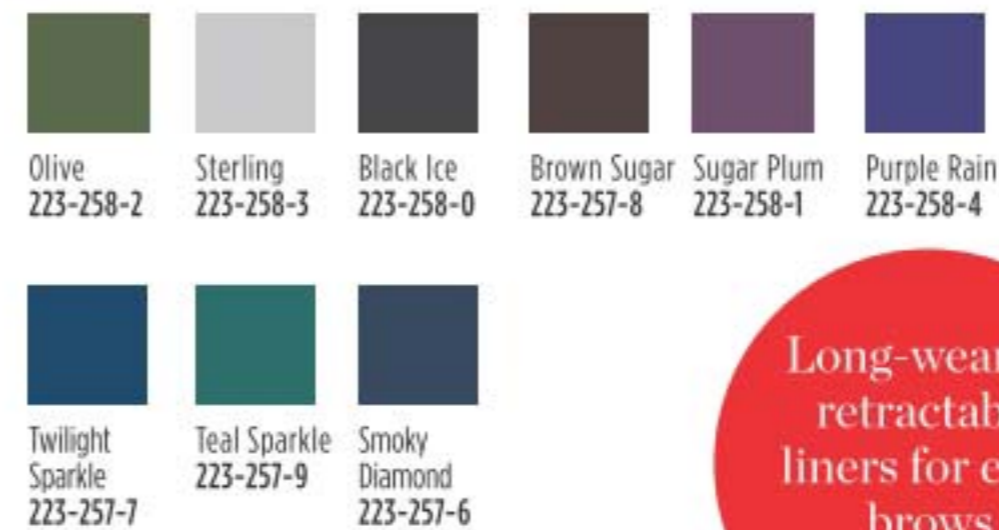

EYELINER DIAMOND

Long-wearing retractable liners for eyes, brows and lips.