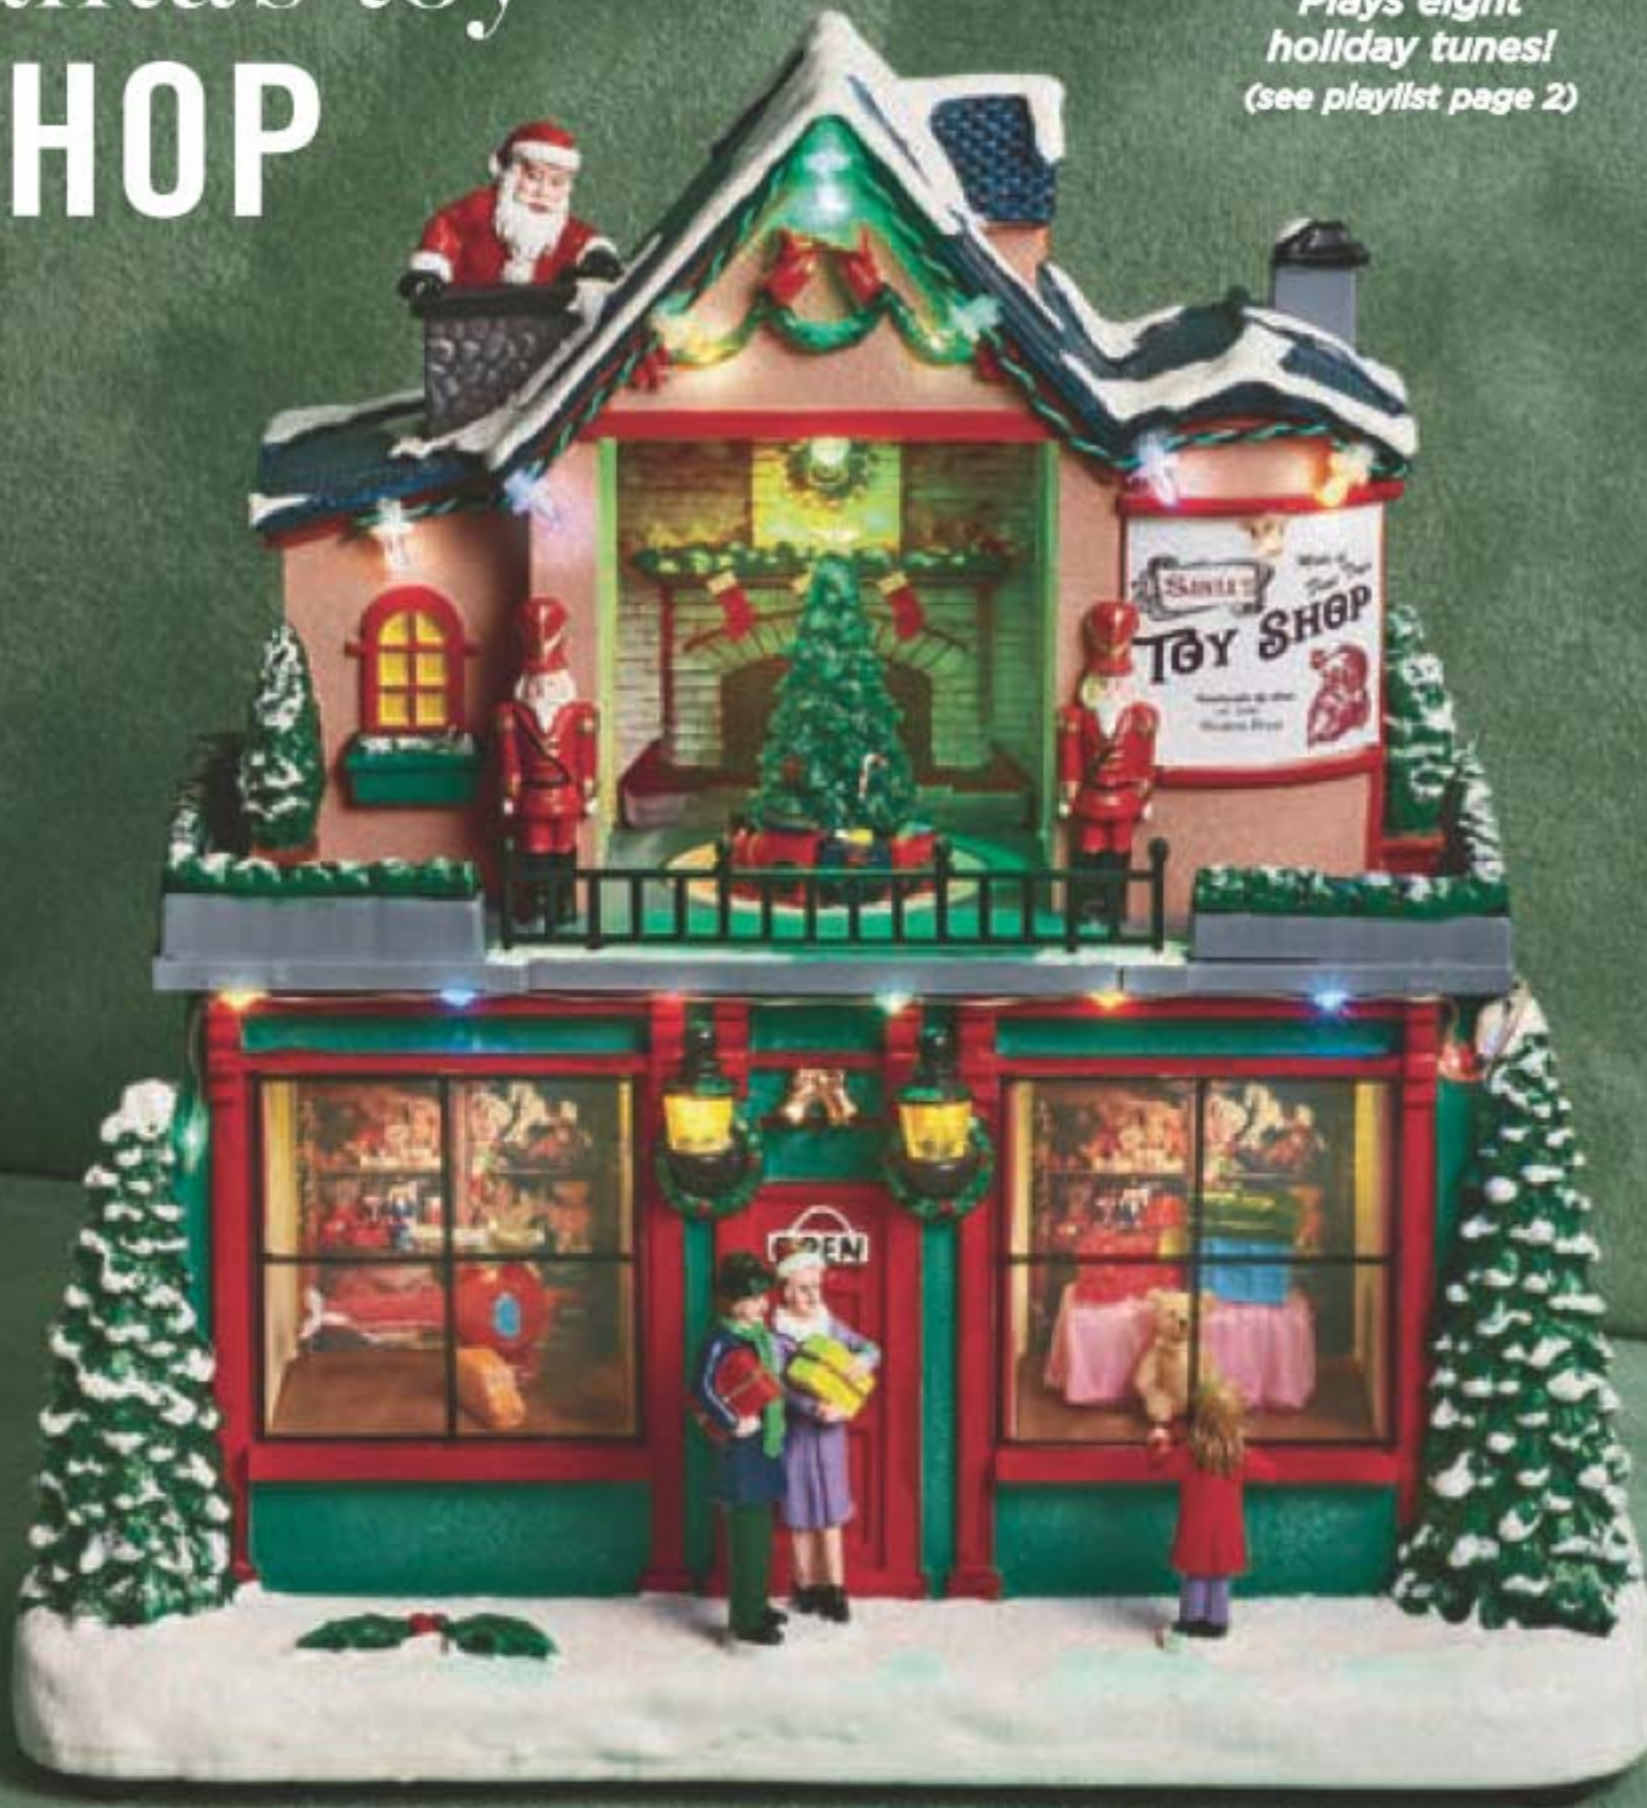

NEW! LIMITED EDITION

santa's toy SHOP

*Plays eight
holiday tunes!
(see playlist page 2)*