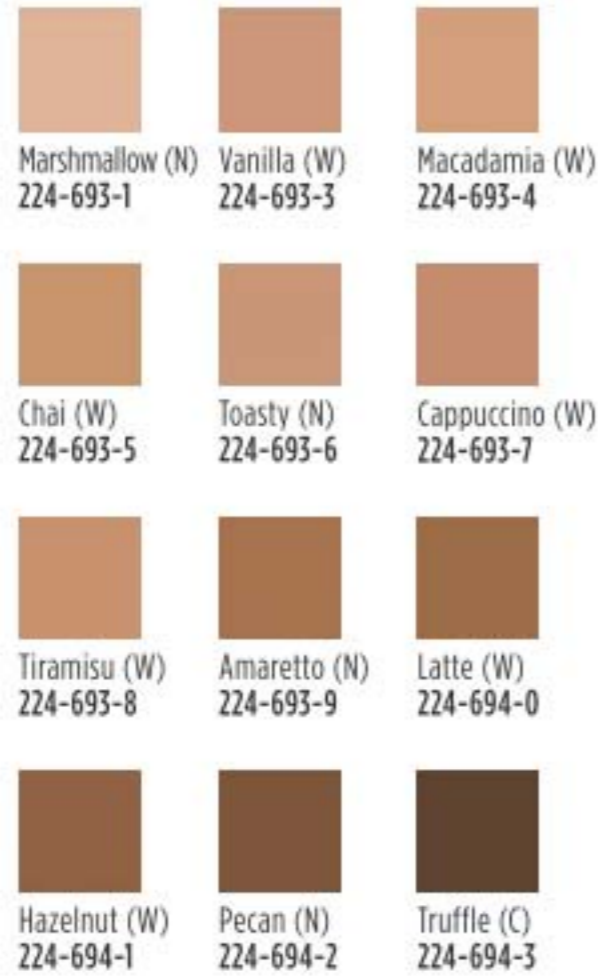

fmg MATCH

Cover + Perfect + Blur

Wand Foundation Stick

Full and flexible all-over coverage in a demi-matte finish. Helps to control oil and shine. Water-resistant.

With shea butter and antioxidant vitamin E.

Conceal, contour and highlight with the on-the-go wand perfect for easy touch-ups. Paraben/sulfate/phthalate-free.

Vegan. 6 g
reg. 23.00
18.99

Packaging may vary.