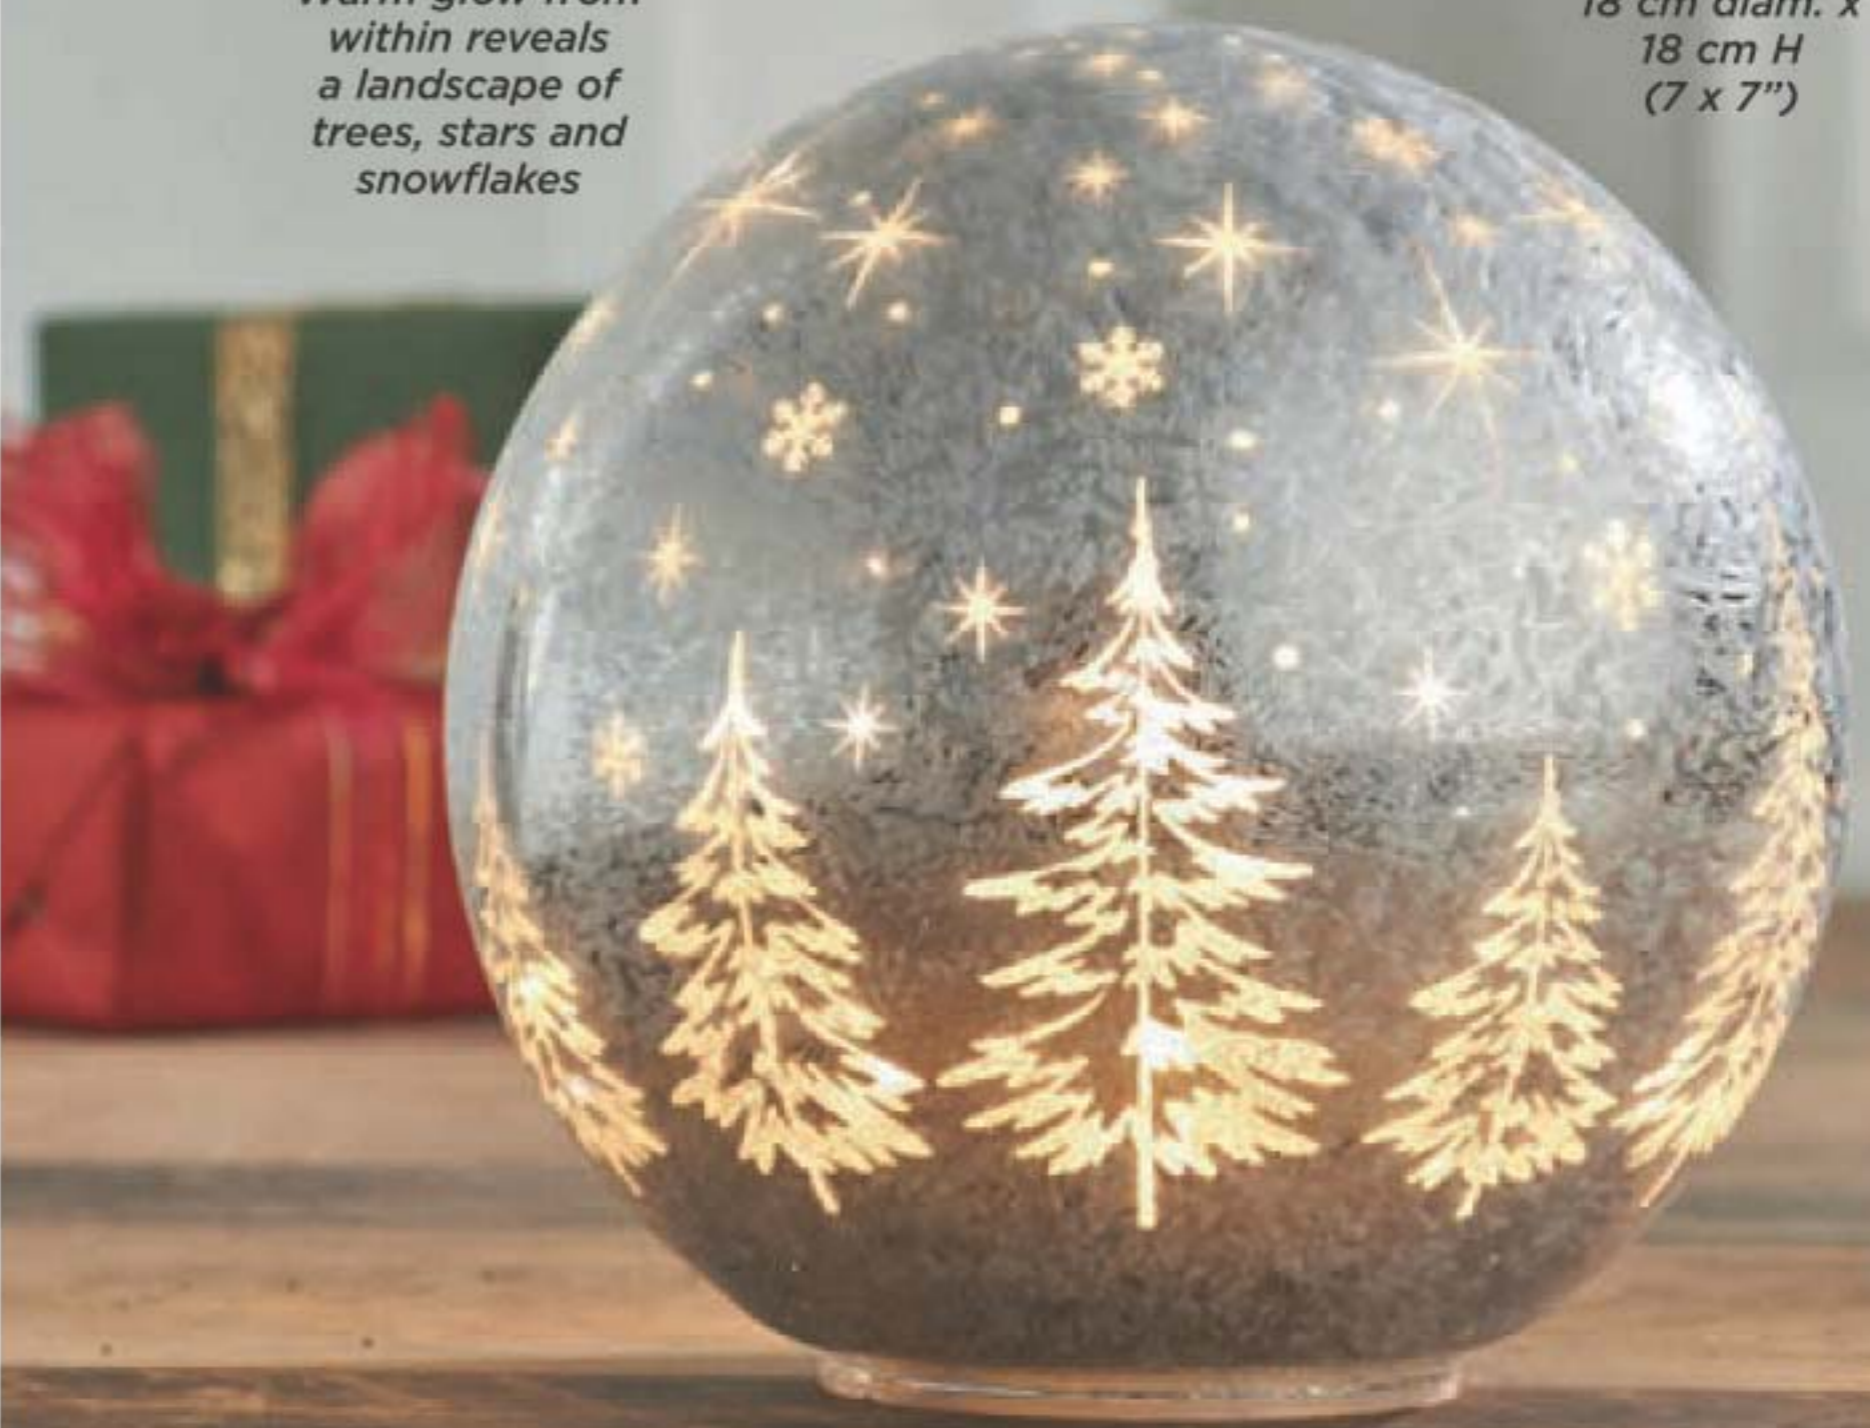

❖ **Starry Night Sky Light-Up**
Requires 3 AA batteries (not included). On/off switch.
Glass. **226-184-6**
34.99

Warm glow from within reveals a landscape of trees, stars and snowflakes

18 cm diam. x 18 cm H (7 x 7")