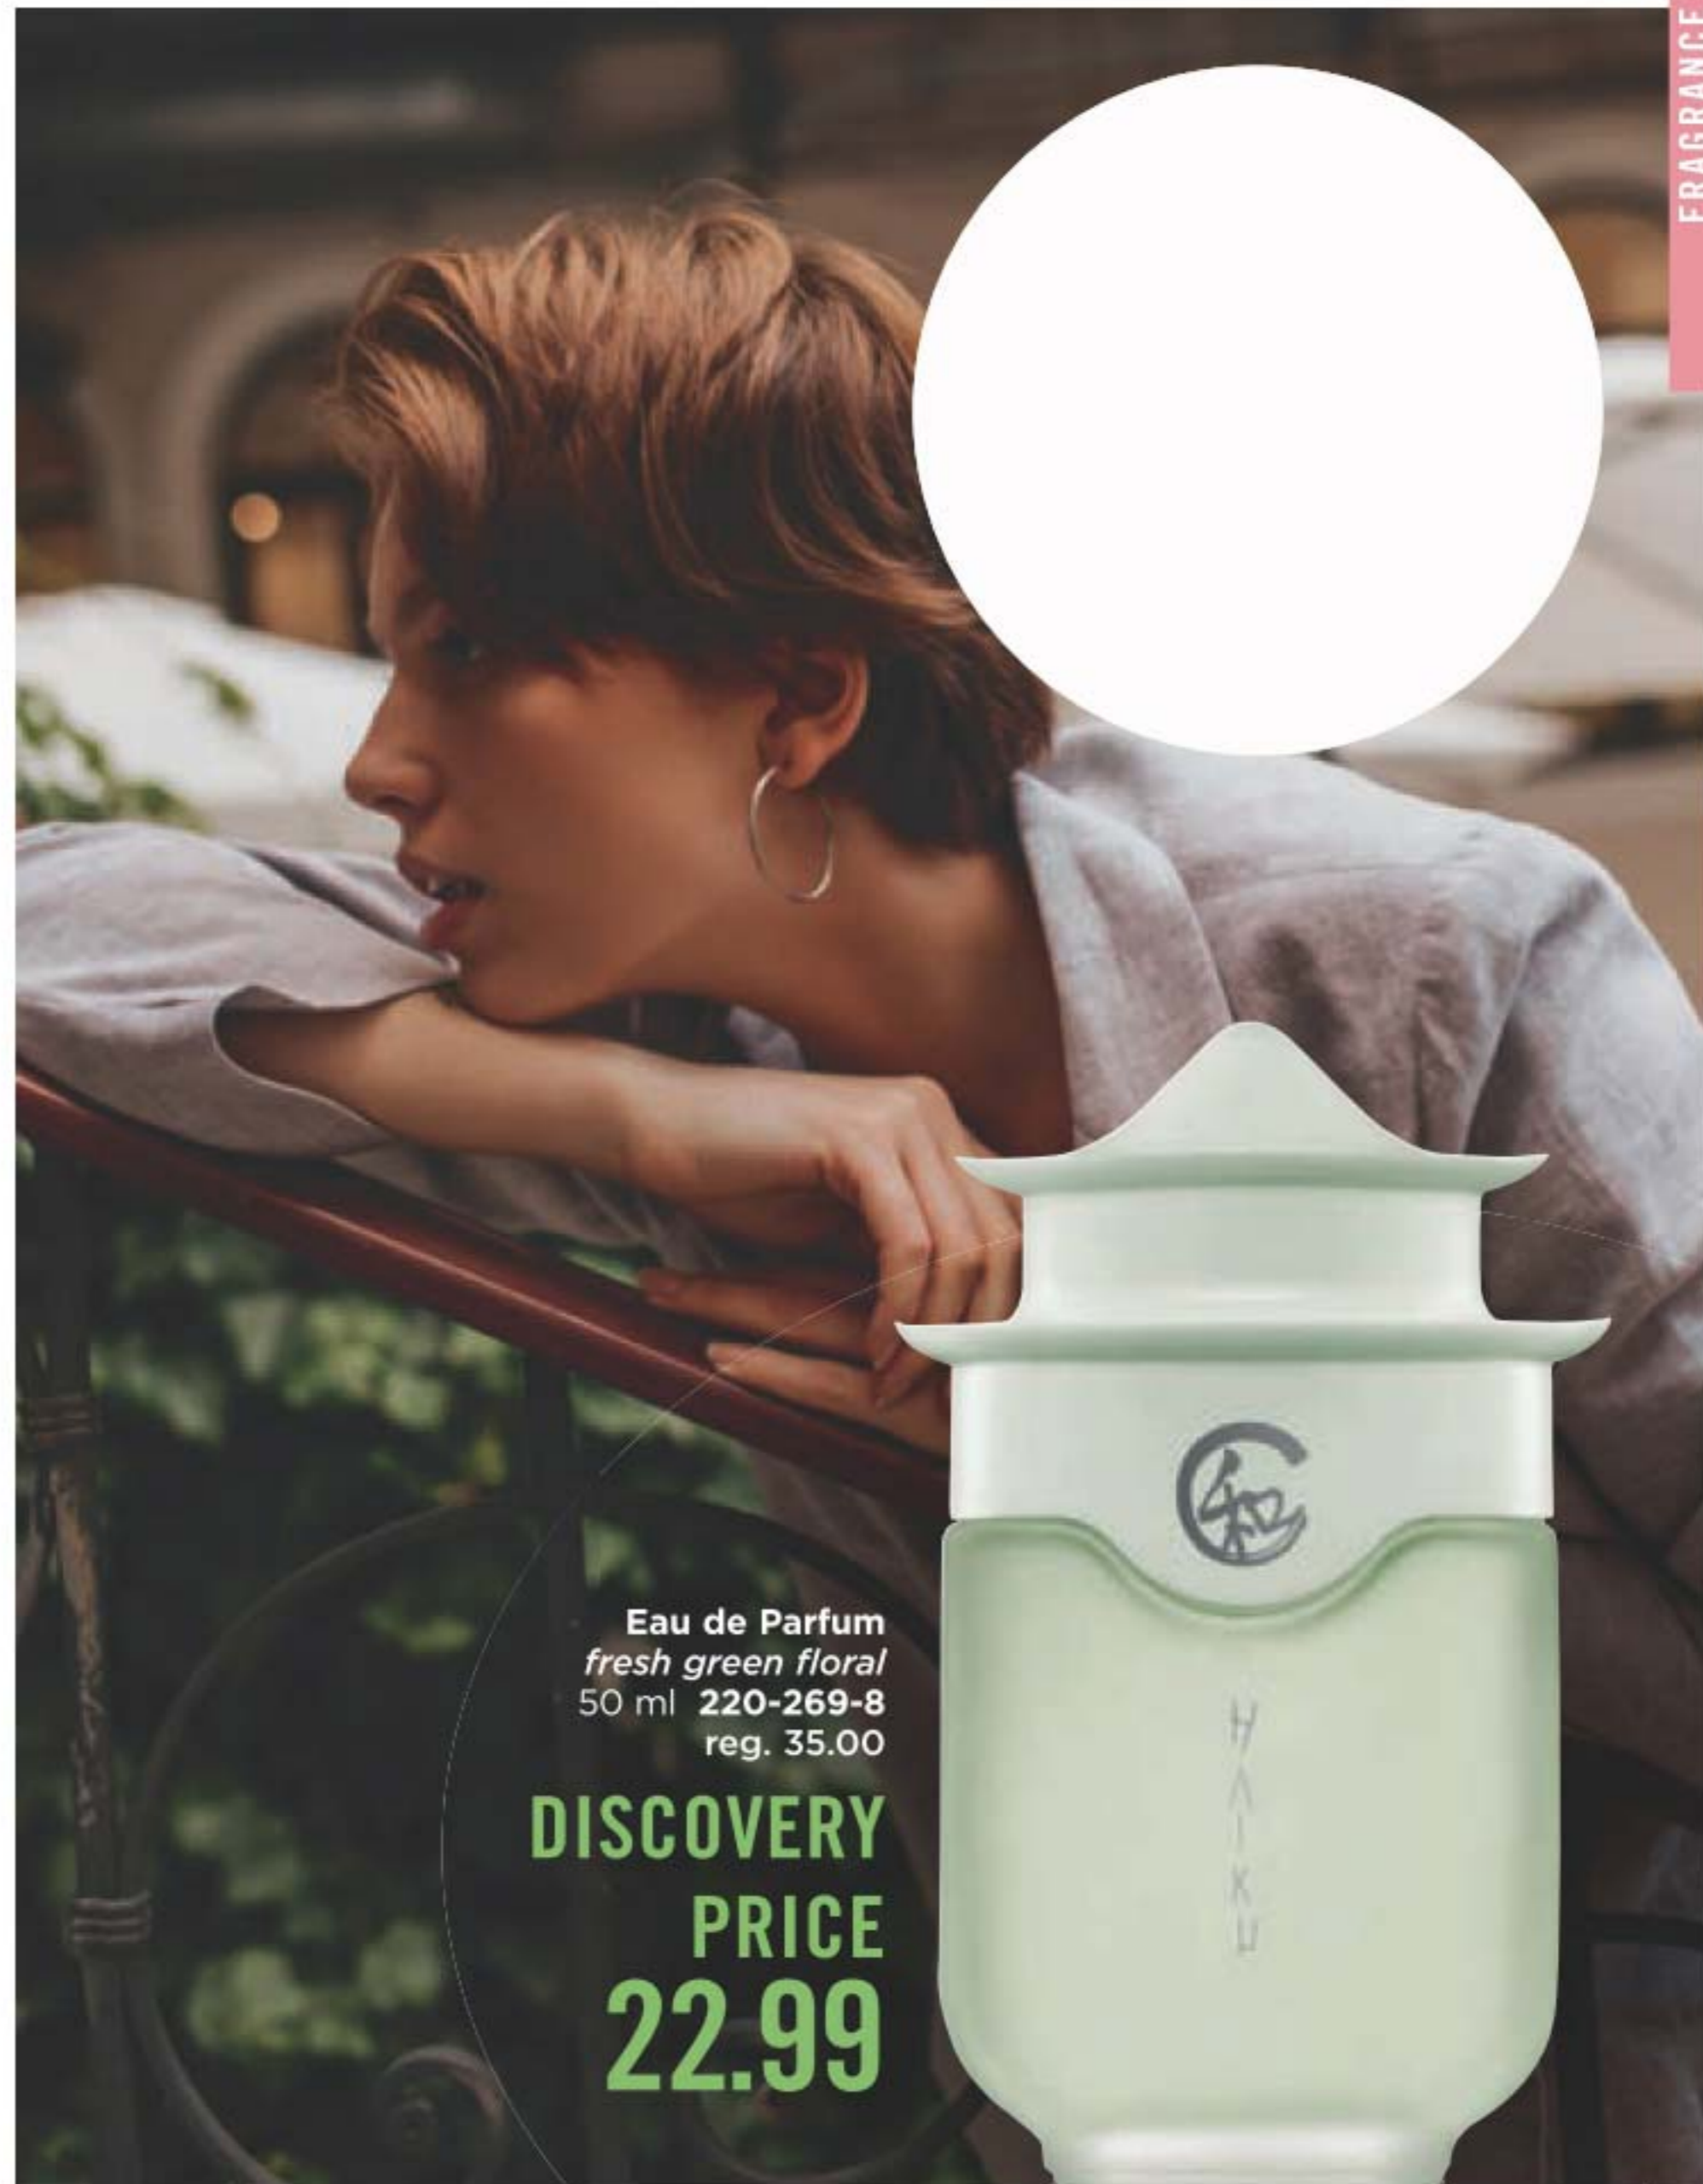

Eau de Parfum
fresh green floral
50 ml **220-269-8**
reg. 35.00

**DISCOVERY
PRICE
22.99**