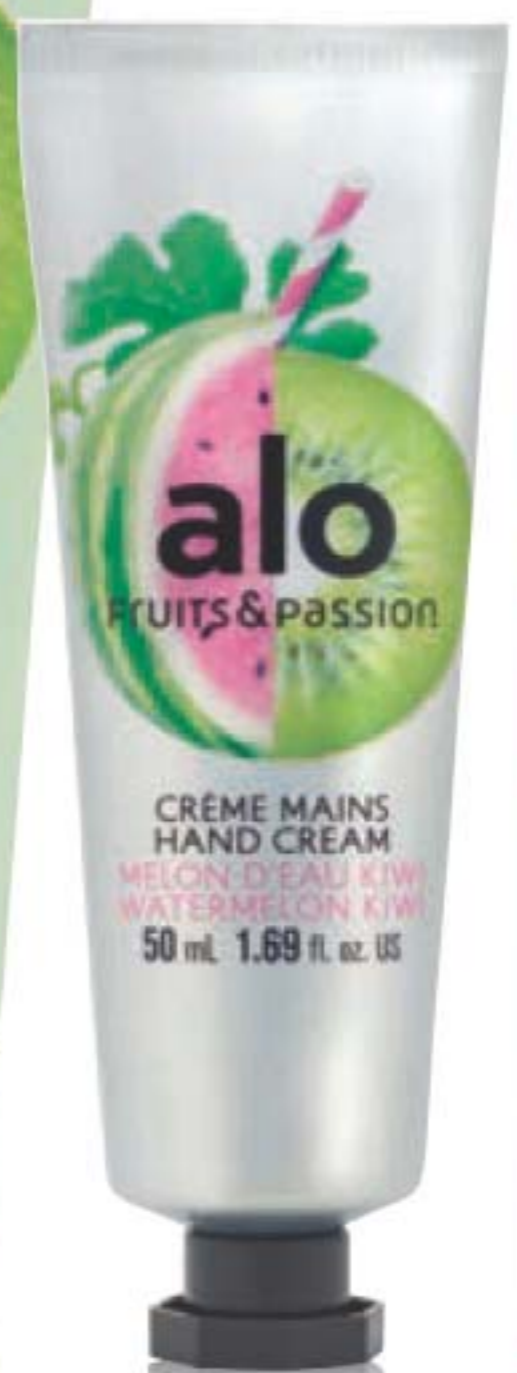

Hand Cream
50 ml
226-018-8
reg. 5.50
3.99