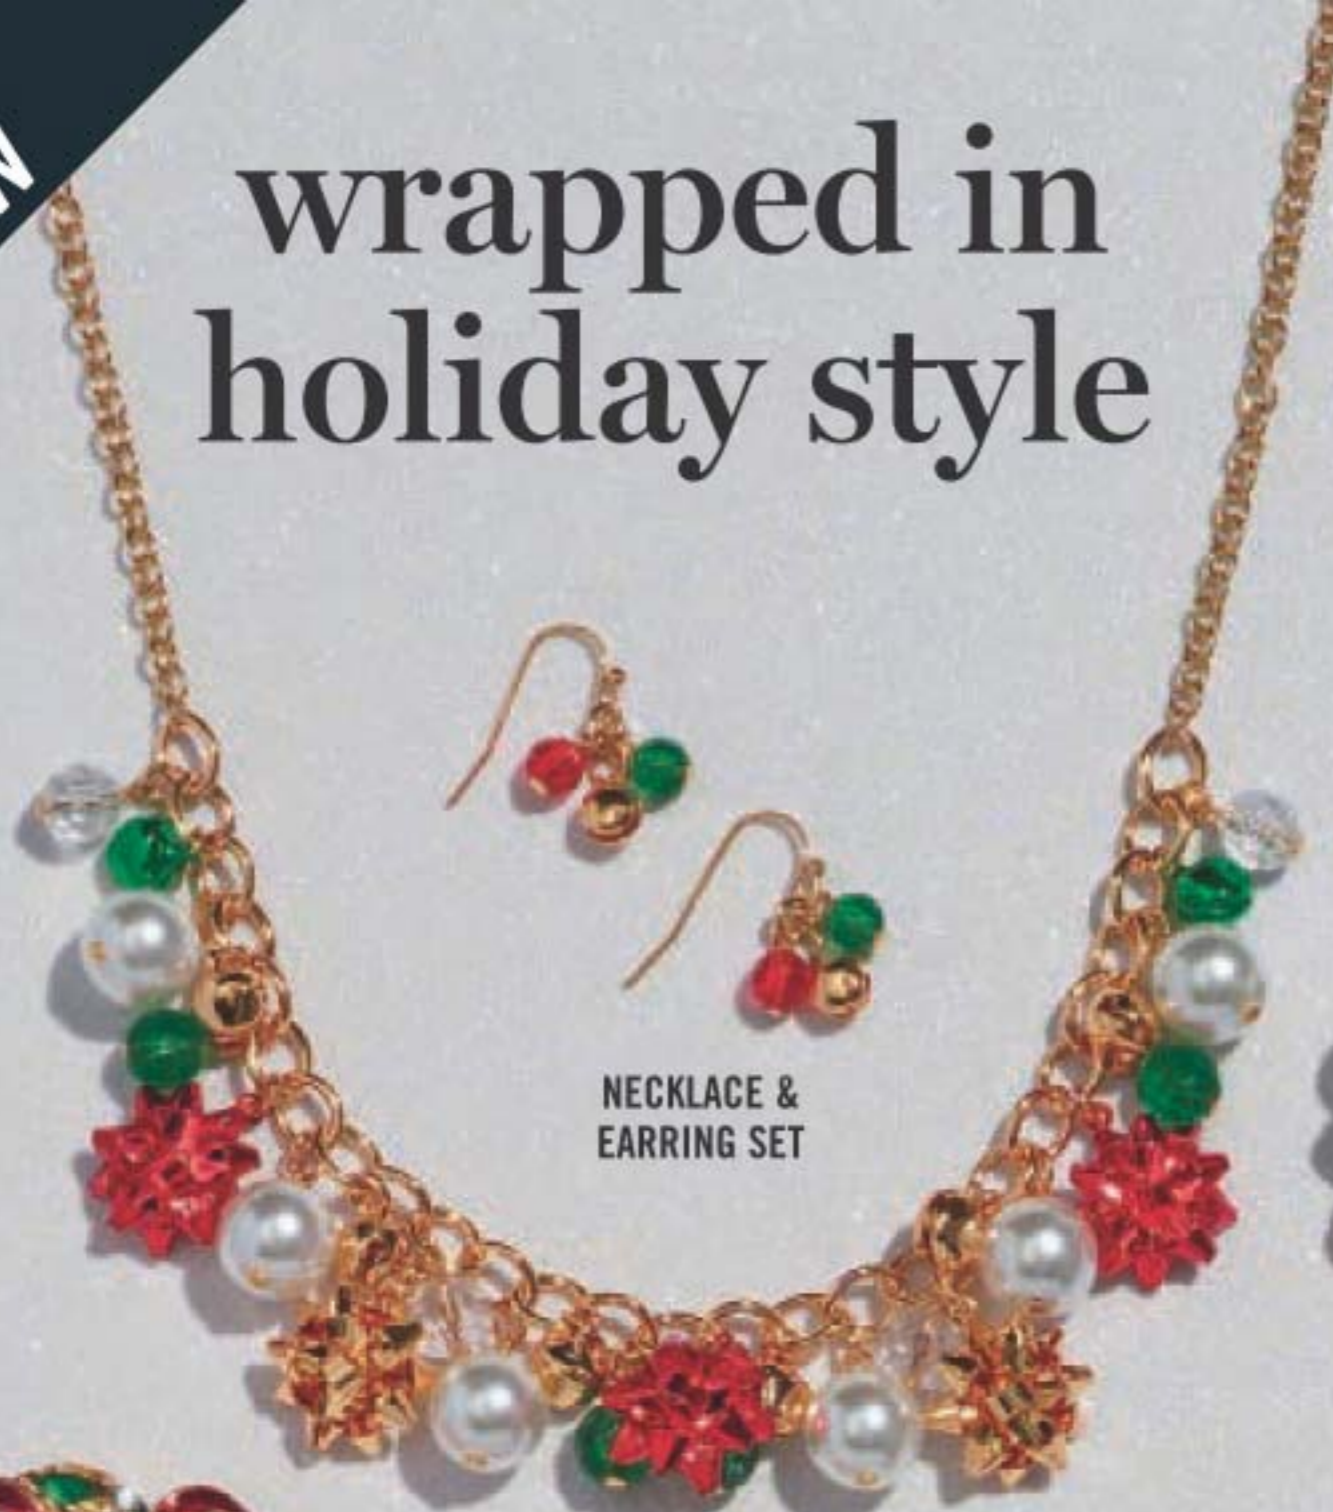

NEW

wrapped in holiday style

NECKLACE & EARRING SET