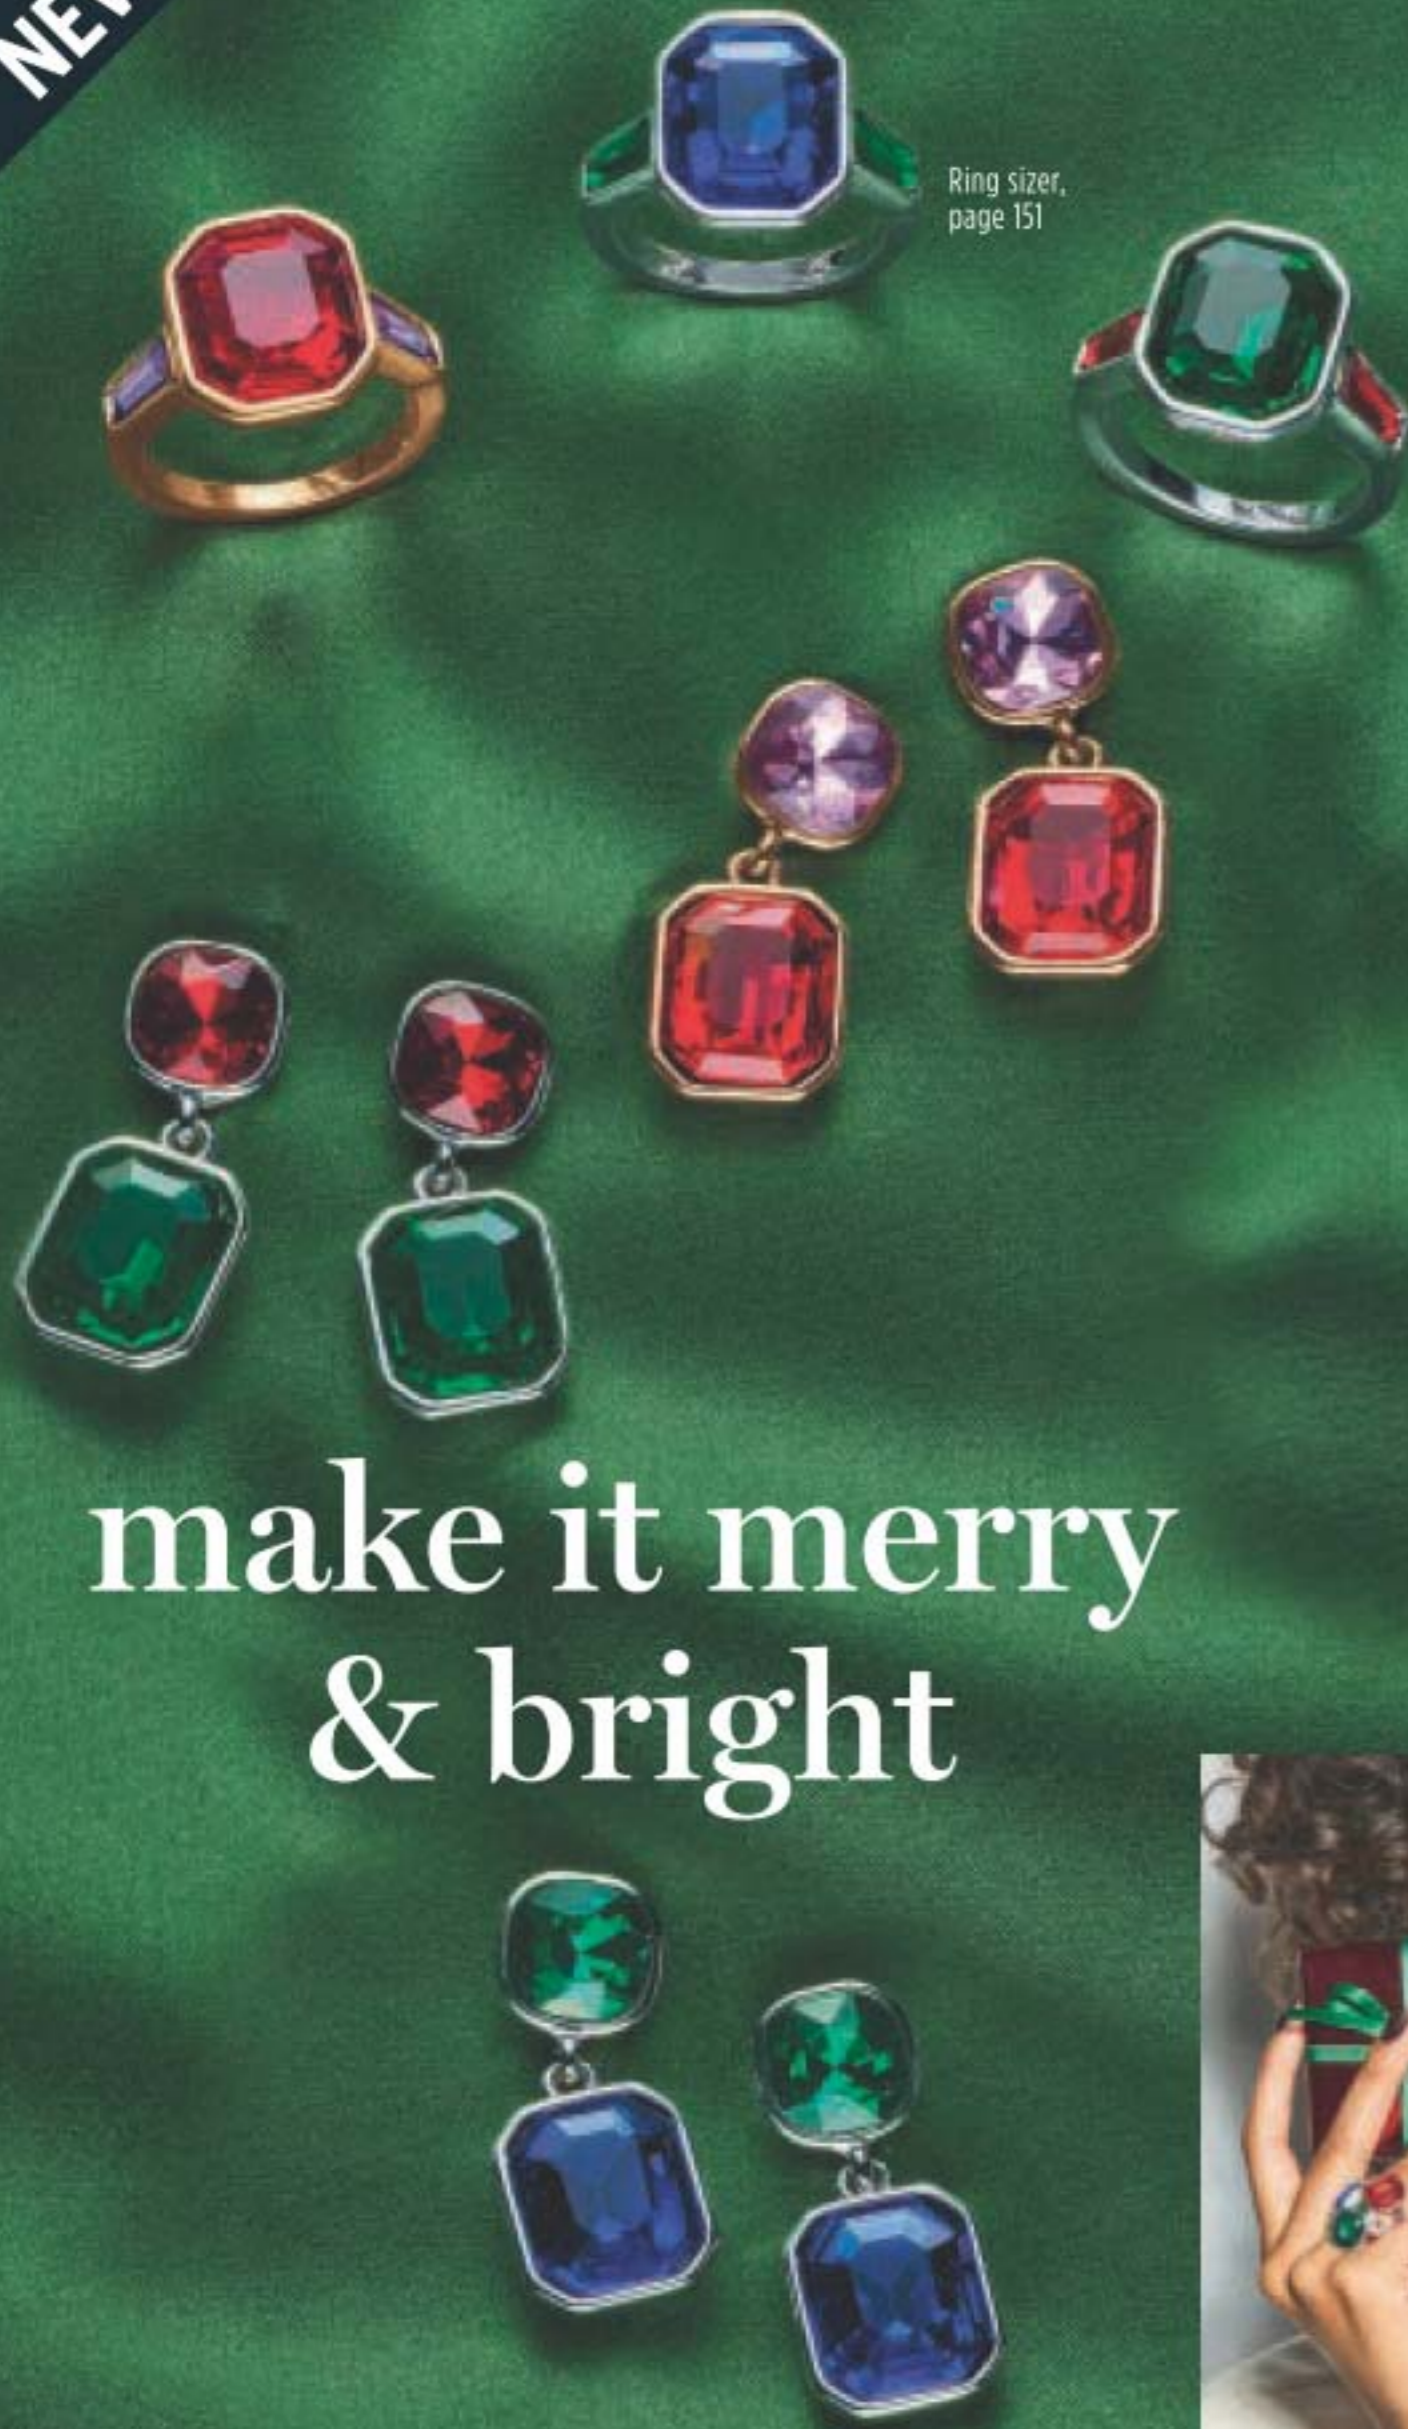

NEW

Ring sizes, page 151

All Is Bright Collection
Jewel-toned emerald-cut stones.

Statement Ring
With contrasting baguettes. 1 cm L.

Red/Pink (goldtone)
6 **225-387-3**
8 **225-387-4**
10 **225-387-5**

Blue/Green (silvertone)
6 **225-387-6**
8 **225-387-7**
10 **225-387-8**

Green/Red (silvertone)
6 **225-378-5**
8 **225-378-4**
10 **225-378-3**

reg. 18.99
14.99 EACH

Statement Earrings
Pierced 2-stone drops, 3 cm L.

Green/Red (silvertone)
225-378-8
Red/Pink (goldtone)
225-378-6

Blue/Green (silvertone)
225-378-7
reg. 18.99
14.99 EACH PAIR

make it merry
& bright