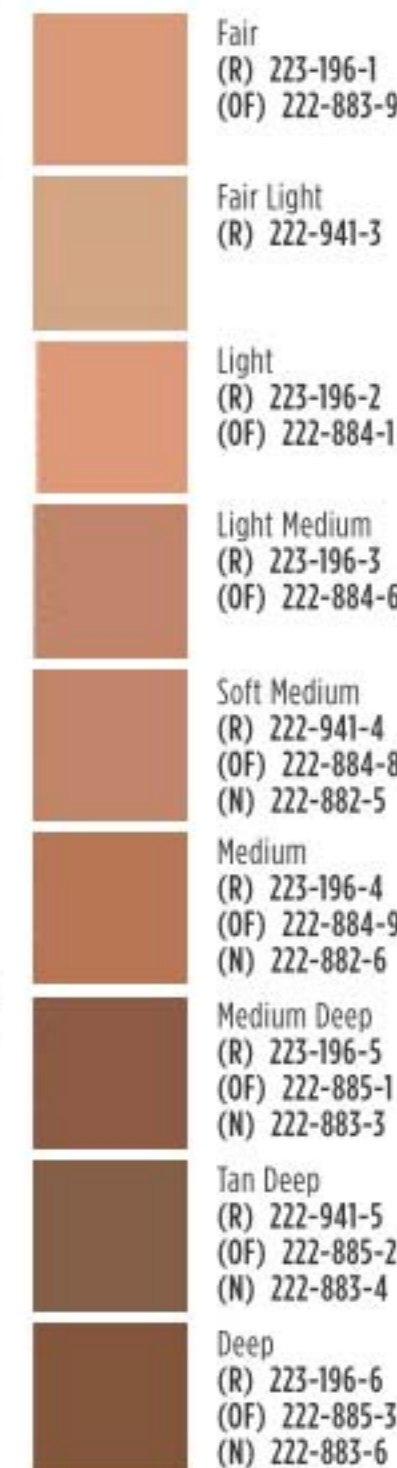

Fair
(R) 223-196-1
(OF) 222-883-9

Fair Light
(R) 222-941-3

Light
(R) 223-196-2
(OF) 222-884-1

Light Medium
(R) 223-196-3
(OF) 222-884-6

Soft Medium
(R) 222-941-4
(OF) 222-884-8
(N) 222-882-5

Medium
(R) 223-196-4
(OF) 222-884-9
(N) 222-882-6

Medium Deep
(R) 223-196-5
(OF) 222-885-1
(N) 222-883-3

Tan Deep
(R) 222-941-5
(OF) 222-885-2
(N) 222-883-4

Deep
(R) 223-196-6
(OF) 222-885-3
(N) 222-883-6

Flexible shade range in Radiant (R), Oil-Free (OF) and Natural (N).