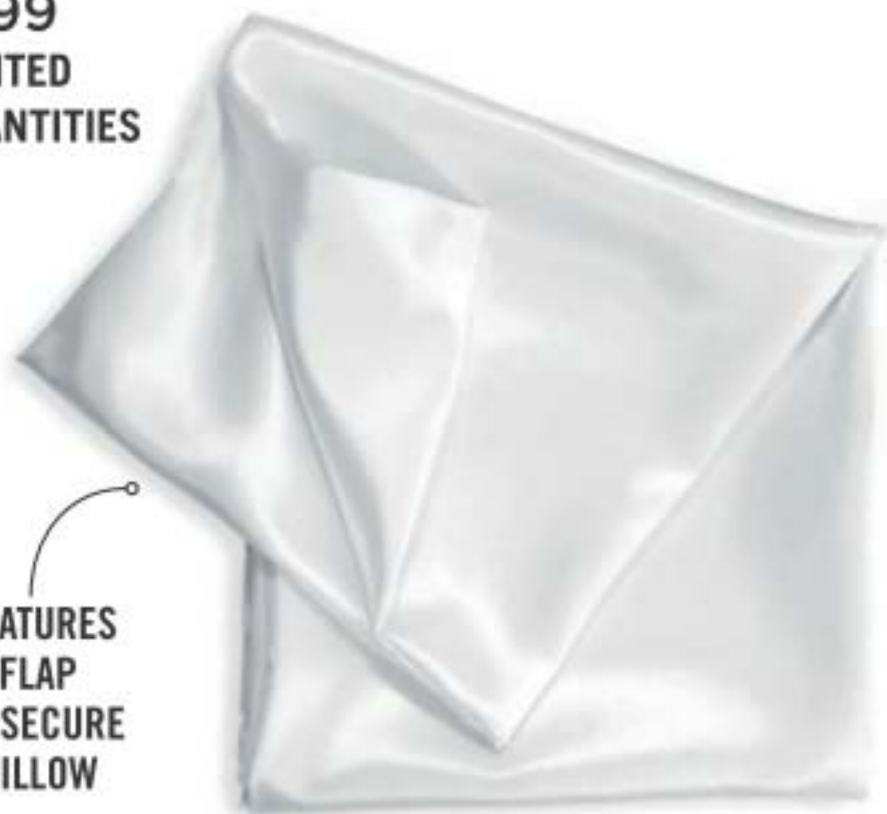

HAIR CARE

Good Hair Day Satin Pillowcase

White. Helps keep a longer-lasting blowout. Fits a standard size pillow. Polyester. 51 x 66 cm. Machine wash, line dry. **224-087-9**

11.99

LIMITED QUANTITIES

FEATURES FLAP TO SECURE PILLOW