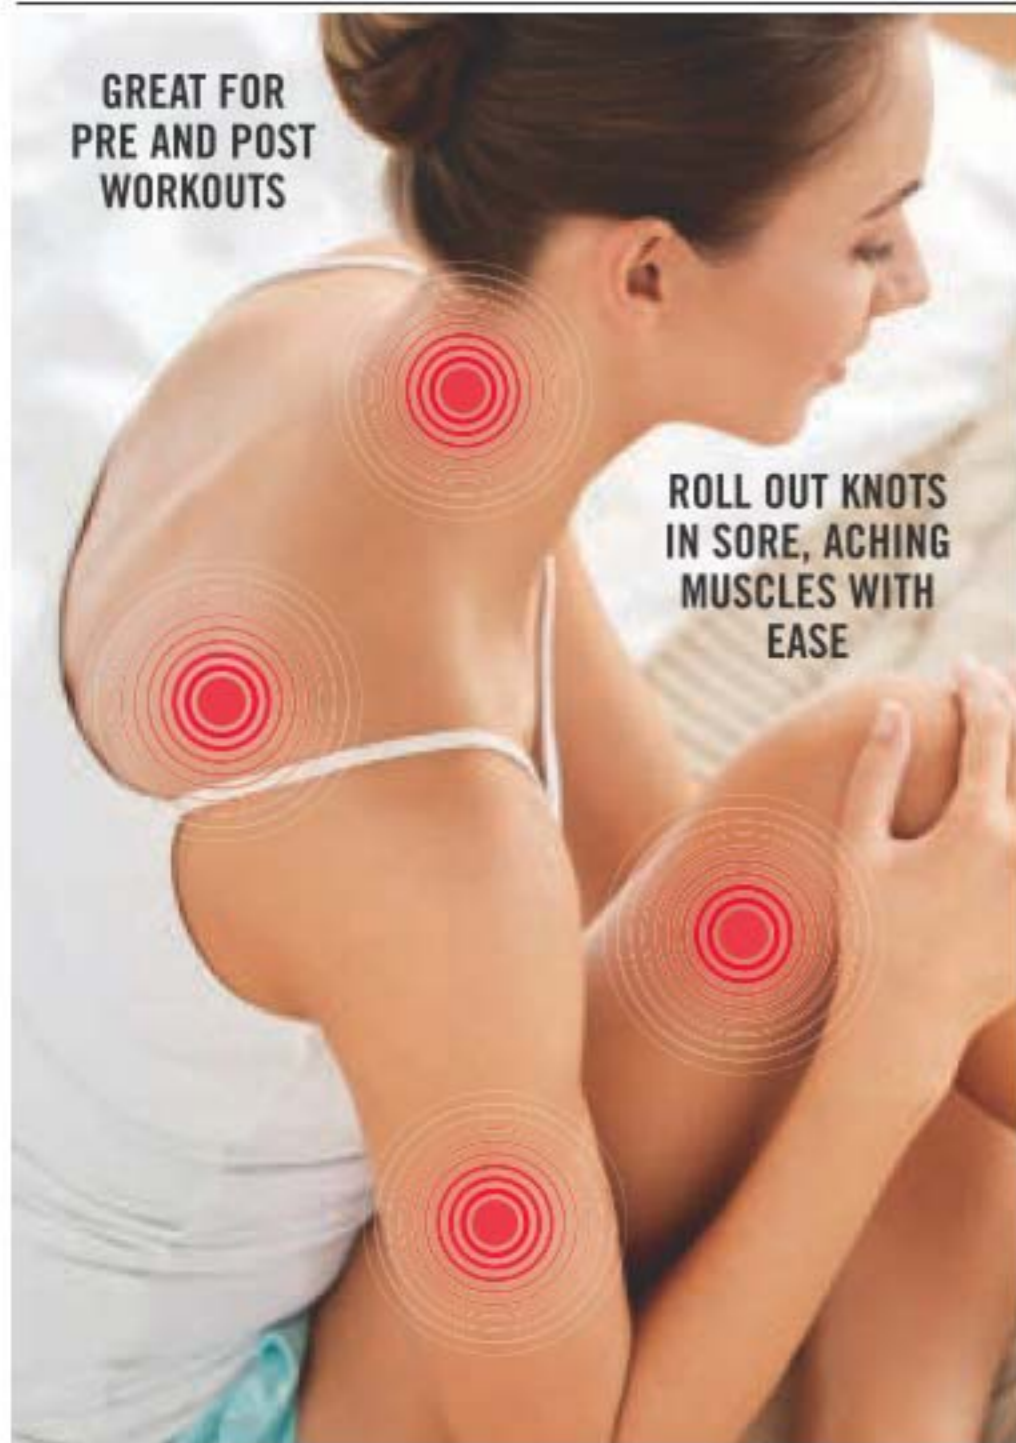

**GREAT FOR
PRE AND POST
WORKOUTS**

**ROLL OUT KNOTS
IN SORE, ACHING
MUSCLES WITH
EASE**

Rollerball Massager
Polypropylene/resin.
For adult use only. 6 x
6 x 5.5 cm.
222-620-1
12.99
**LIMITED
QUANTITIES**