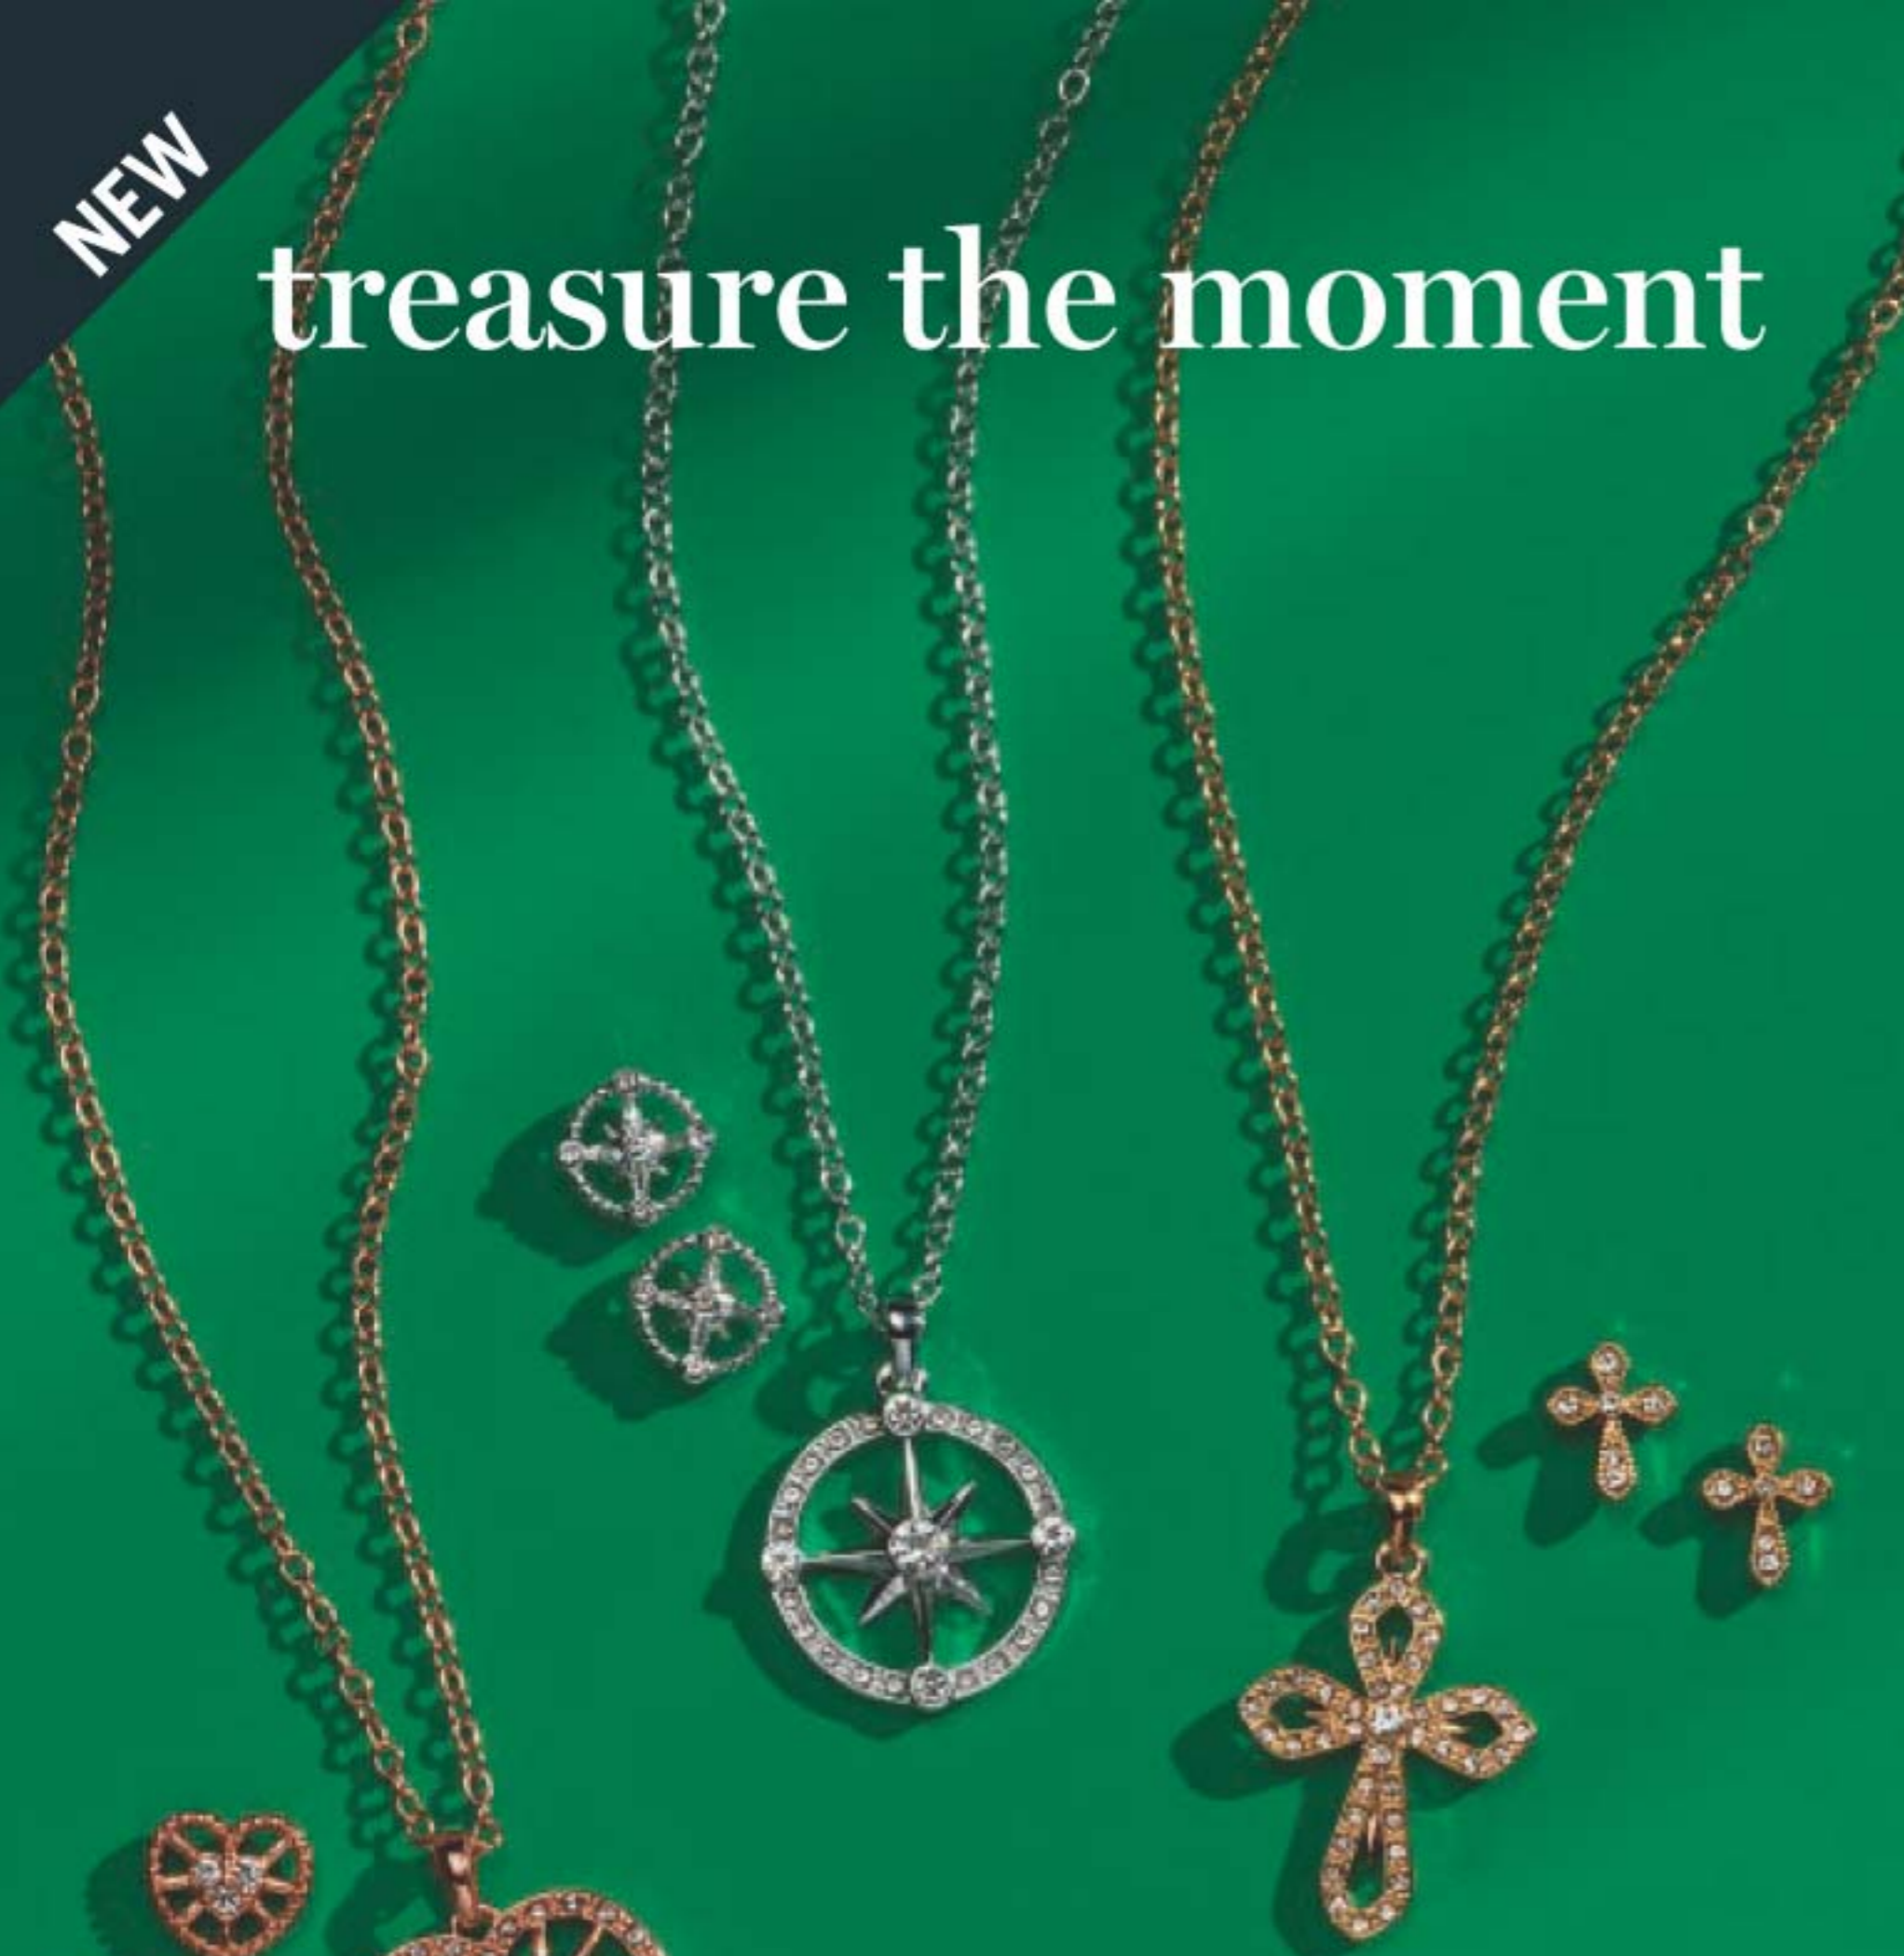

NEW

treasure the moment

Sparkly 2-Piece Necklace and Earring Gift Set
With crystal-like stones. Chain, 42 cm L with 9 cm extender. Matching pierced studs.
Heart (rose goldtone) **225-378-1**
Compass (silvertone) **225-378-0**
Cross (goldtone) **225-378-2**
reg. 28.99
21.99 EACH SET