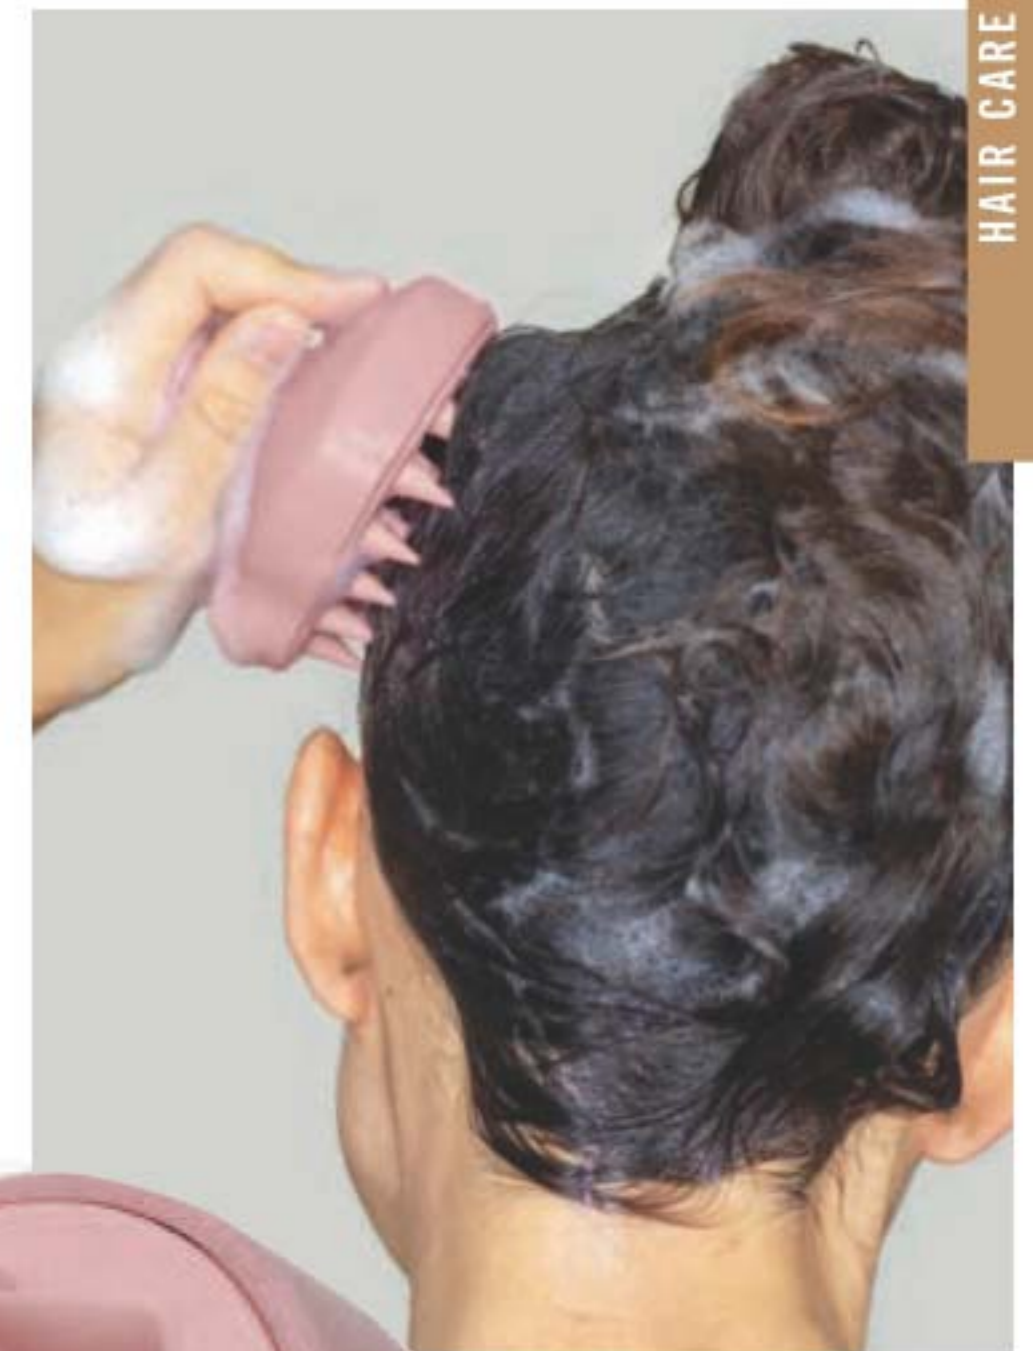

HAIR CARE

FLEXIBLE NUBS PROVIDE A STIMULATING SCALP MASSAGE

ERGONOMIC HANDLE

HAIR CARE

Good Hair Day Satin Pillowcase

White. Helps keep a longer-lasting blowout. Fits a standard size pillow. Polyester. 51 x 66 cm. Machine wash, line dry. **224-087-9**