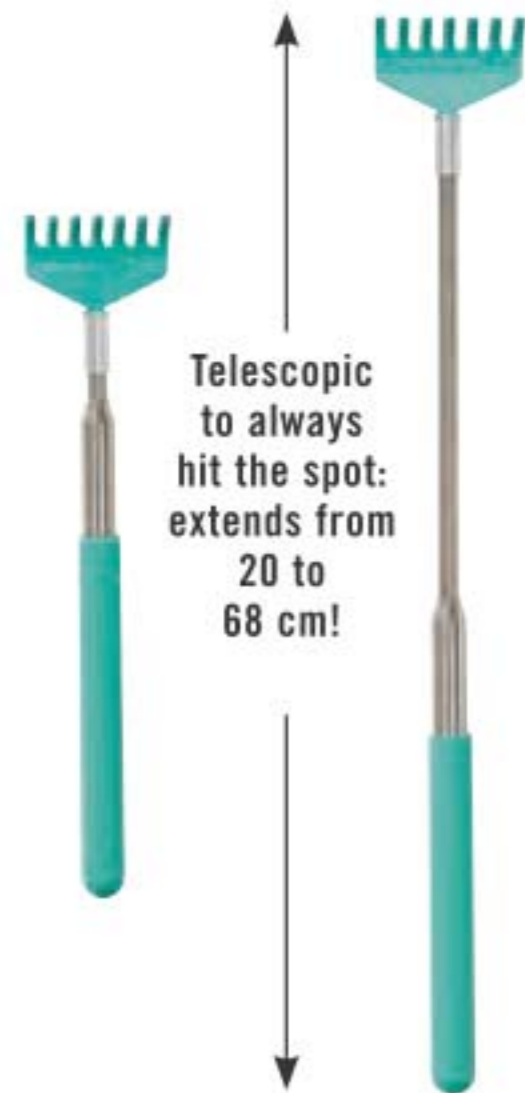

WELLBEING ESSENTIALS

Extendable Back Scratcher
Stainless steel/iron/epoxy resin/aluminum/polypropylene.
225-877-5
7.99