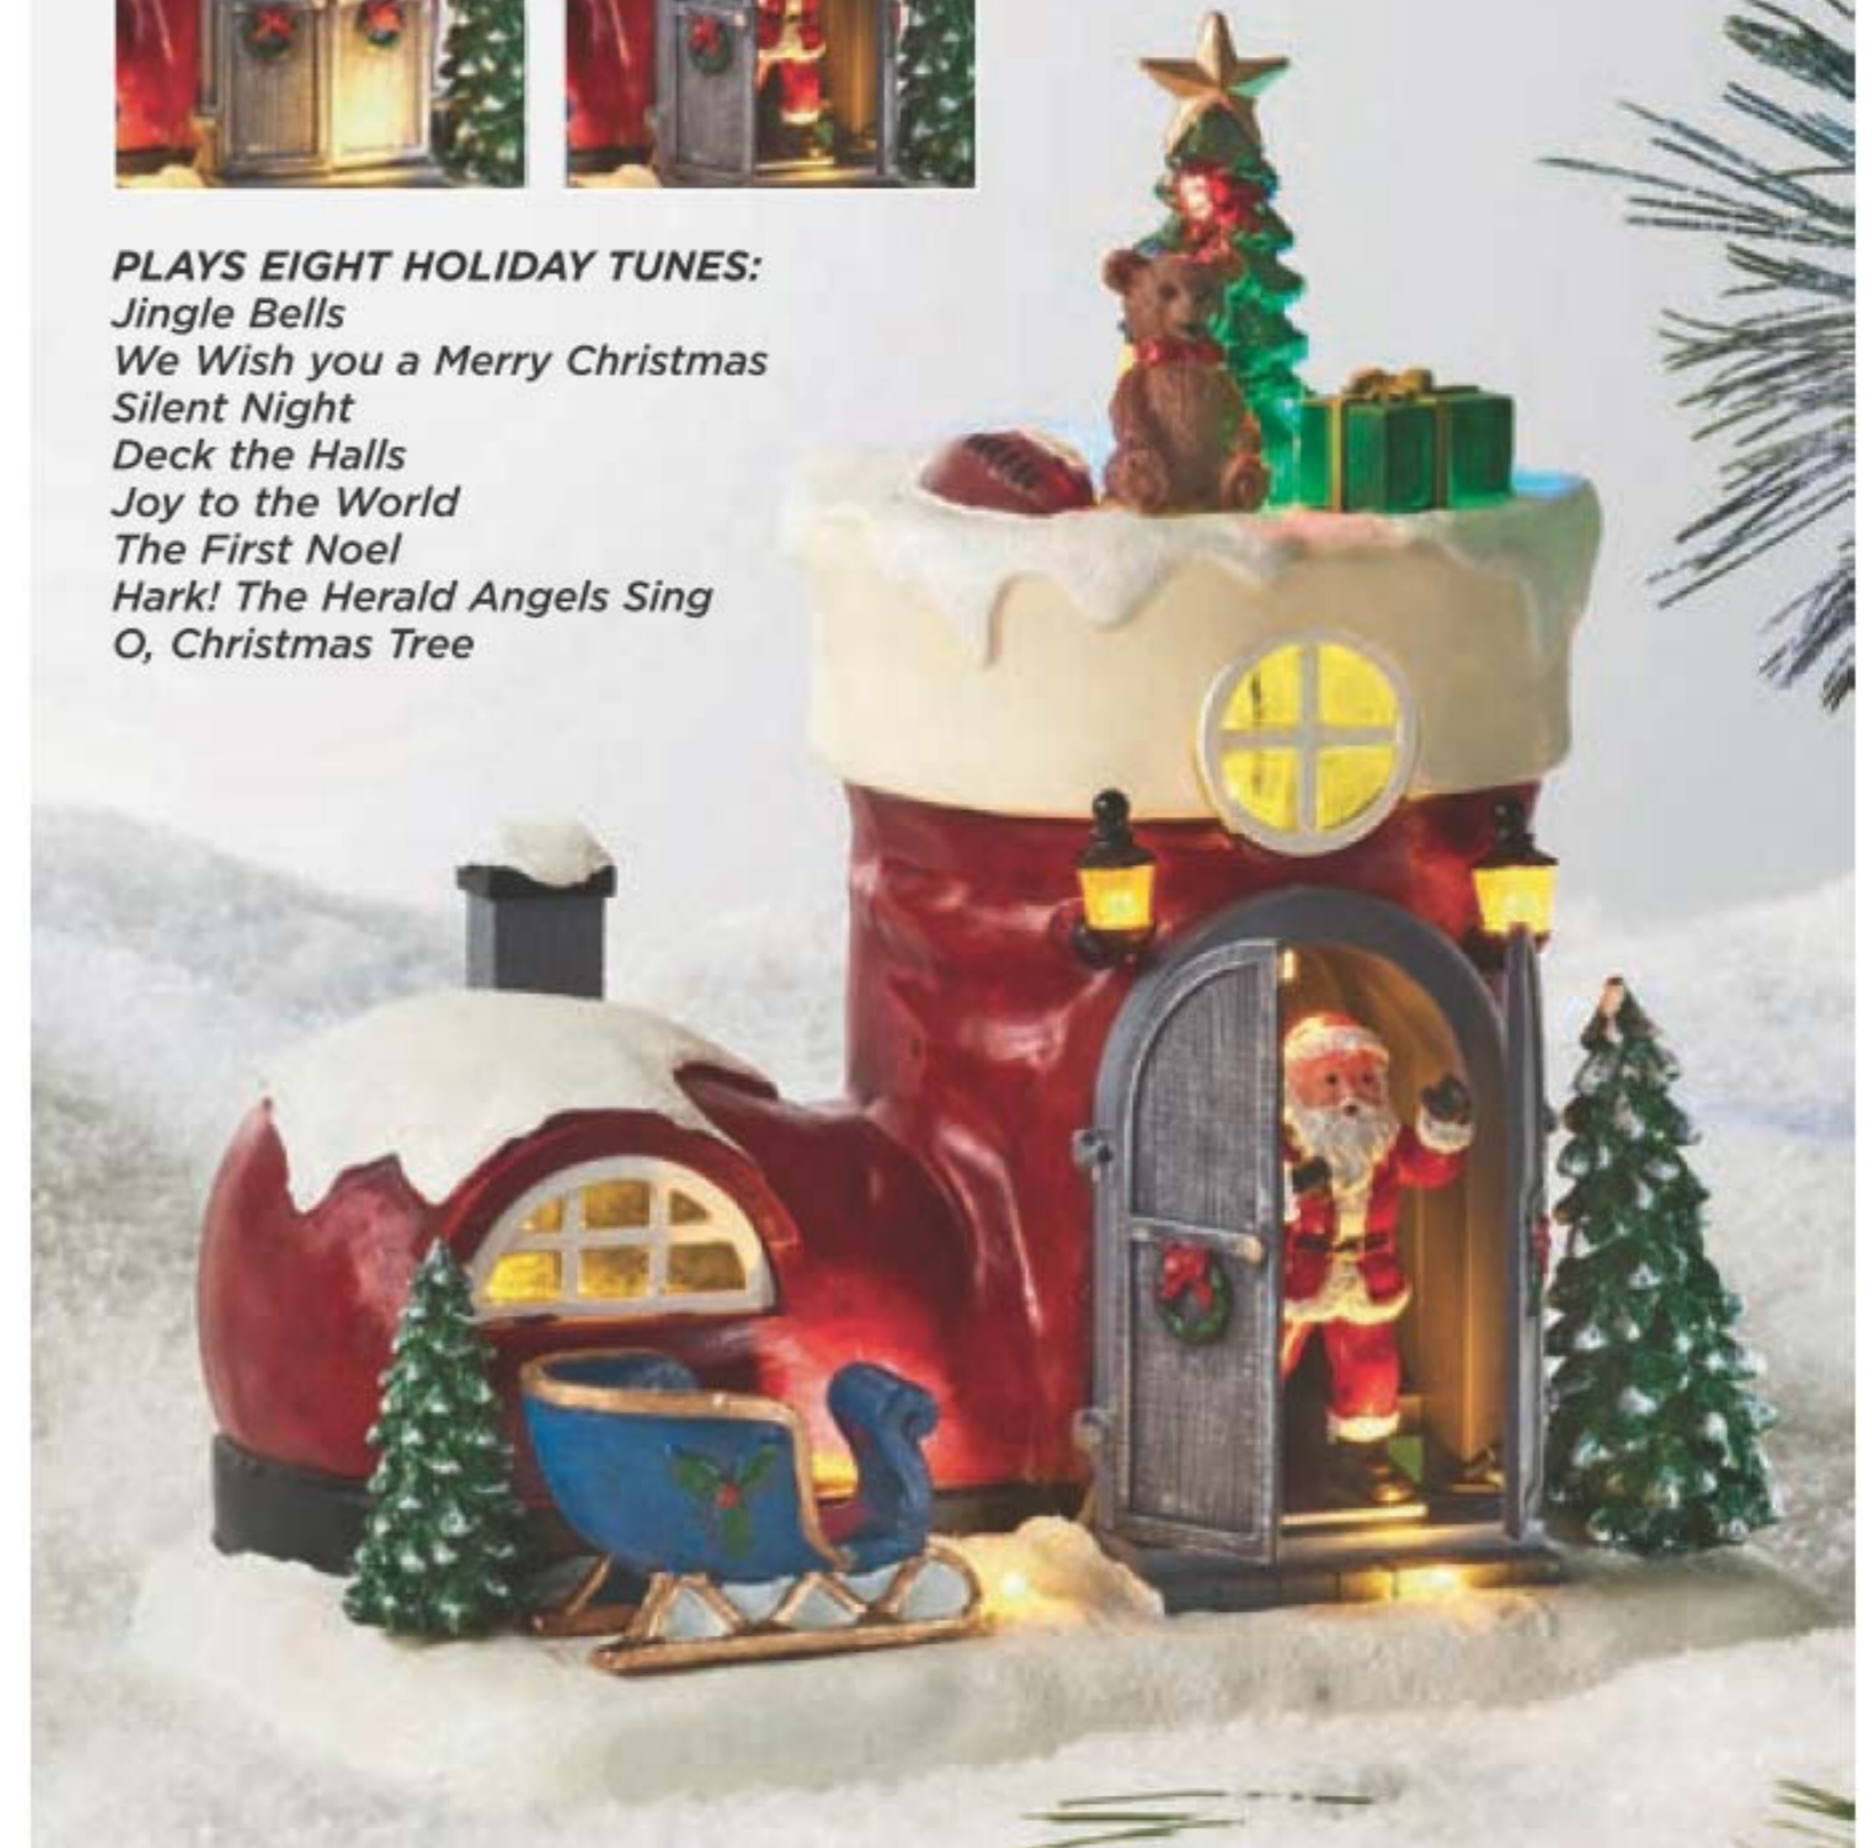

NEW! LIMITED EDITION

santa's toy SHOP

Plays eight
holiday tunes!
(see playlist page 31)

◆ Toy Shop Tabletop Light-Up

Santa and the elves are busy making toys. Centre tree spins and shop lights up. Plays eight holiday tunes. Switch for lights, sound and movement, lights with movement or off. Takes three AA batteries (not included) with 4.5V 500mA DC jack (adapter not included). 23 cm L x 12 cm W x 24 cm H. Polyresin/plastic. **226-100-2**

Jingle Bells
We Wish you a Merry Christmas
Silent Night
Deck the Halls
Joy to the World
The First Noel
Hark! The Herald Angels Sing
O, Christmas Tree

❖ Santa in Stocking Tabletop Light-Up

Santa's door opens and our jolly friend pops out, ready to go! Stocking house, tree and street lamps light up. Switch for lights, sound and movement, lights with movement or off. Takes three AA batteries (not included) with 4.5V 500mA DC jack (adapter not included). 22 cm L x 15 cm W x 24 cm H. Polyresin/plastic. **226-100-1**