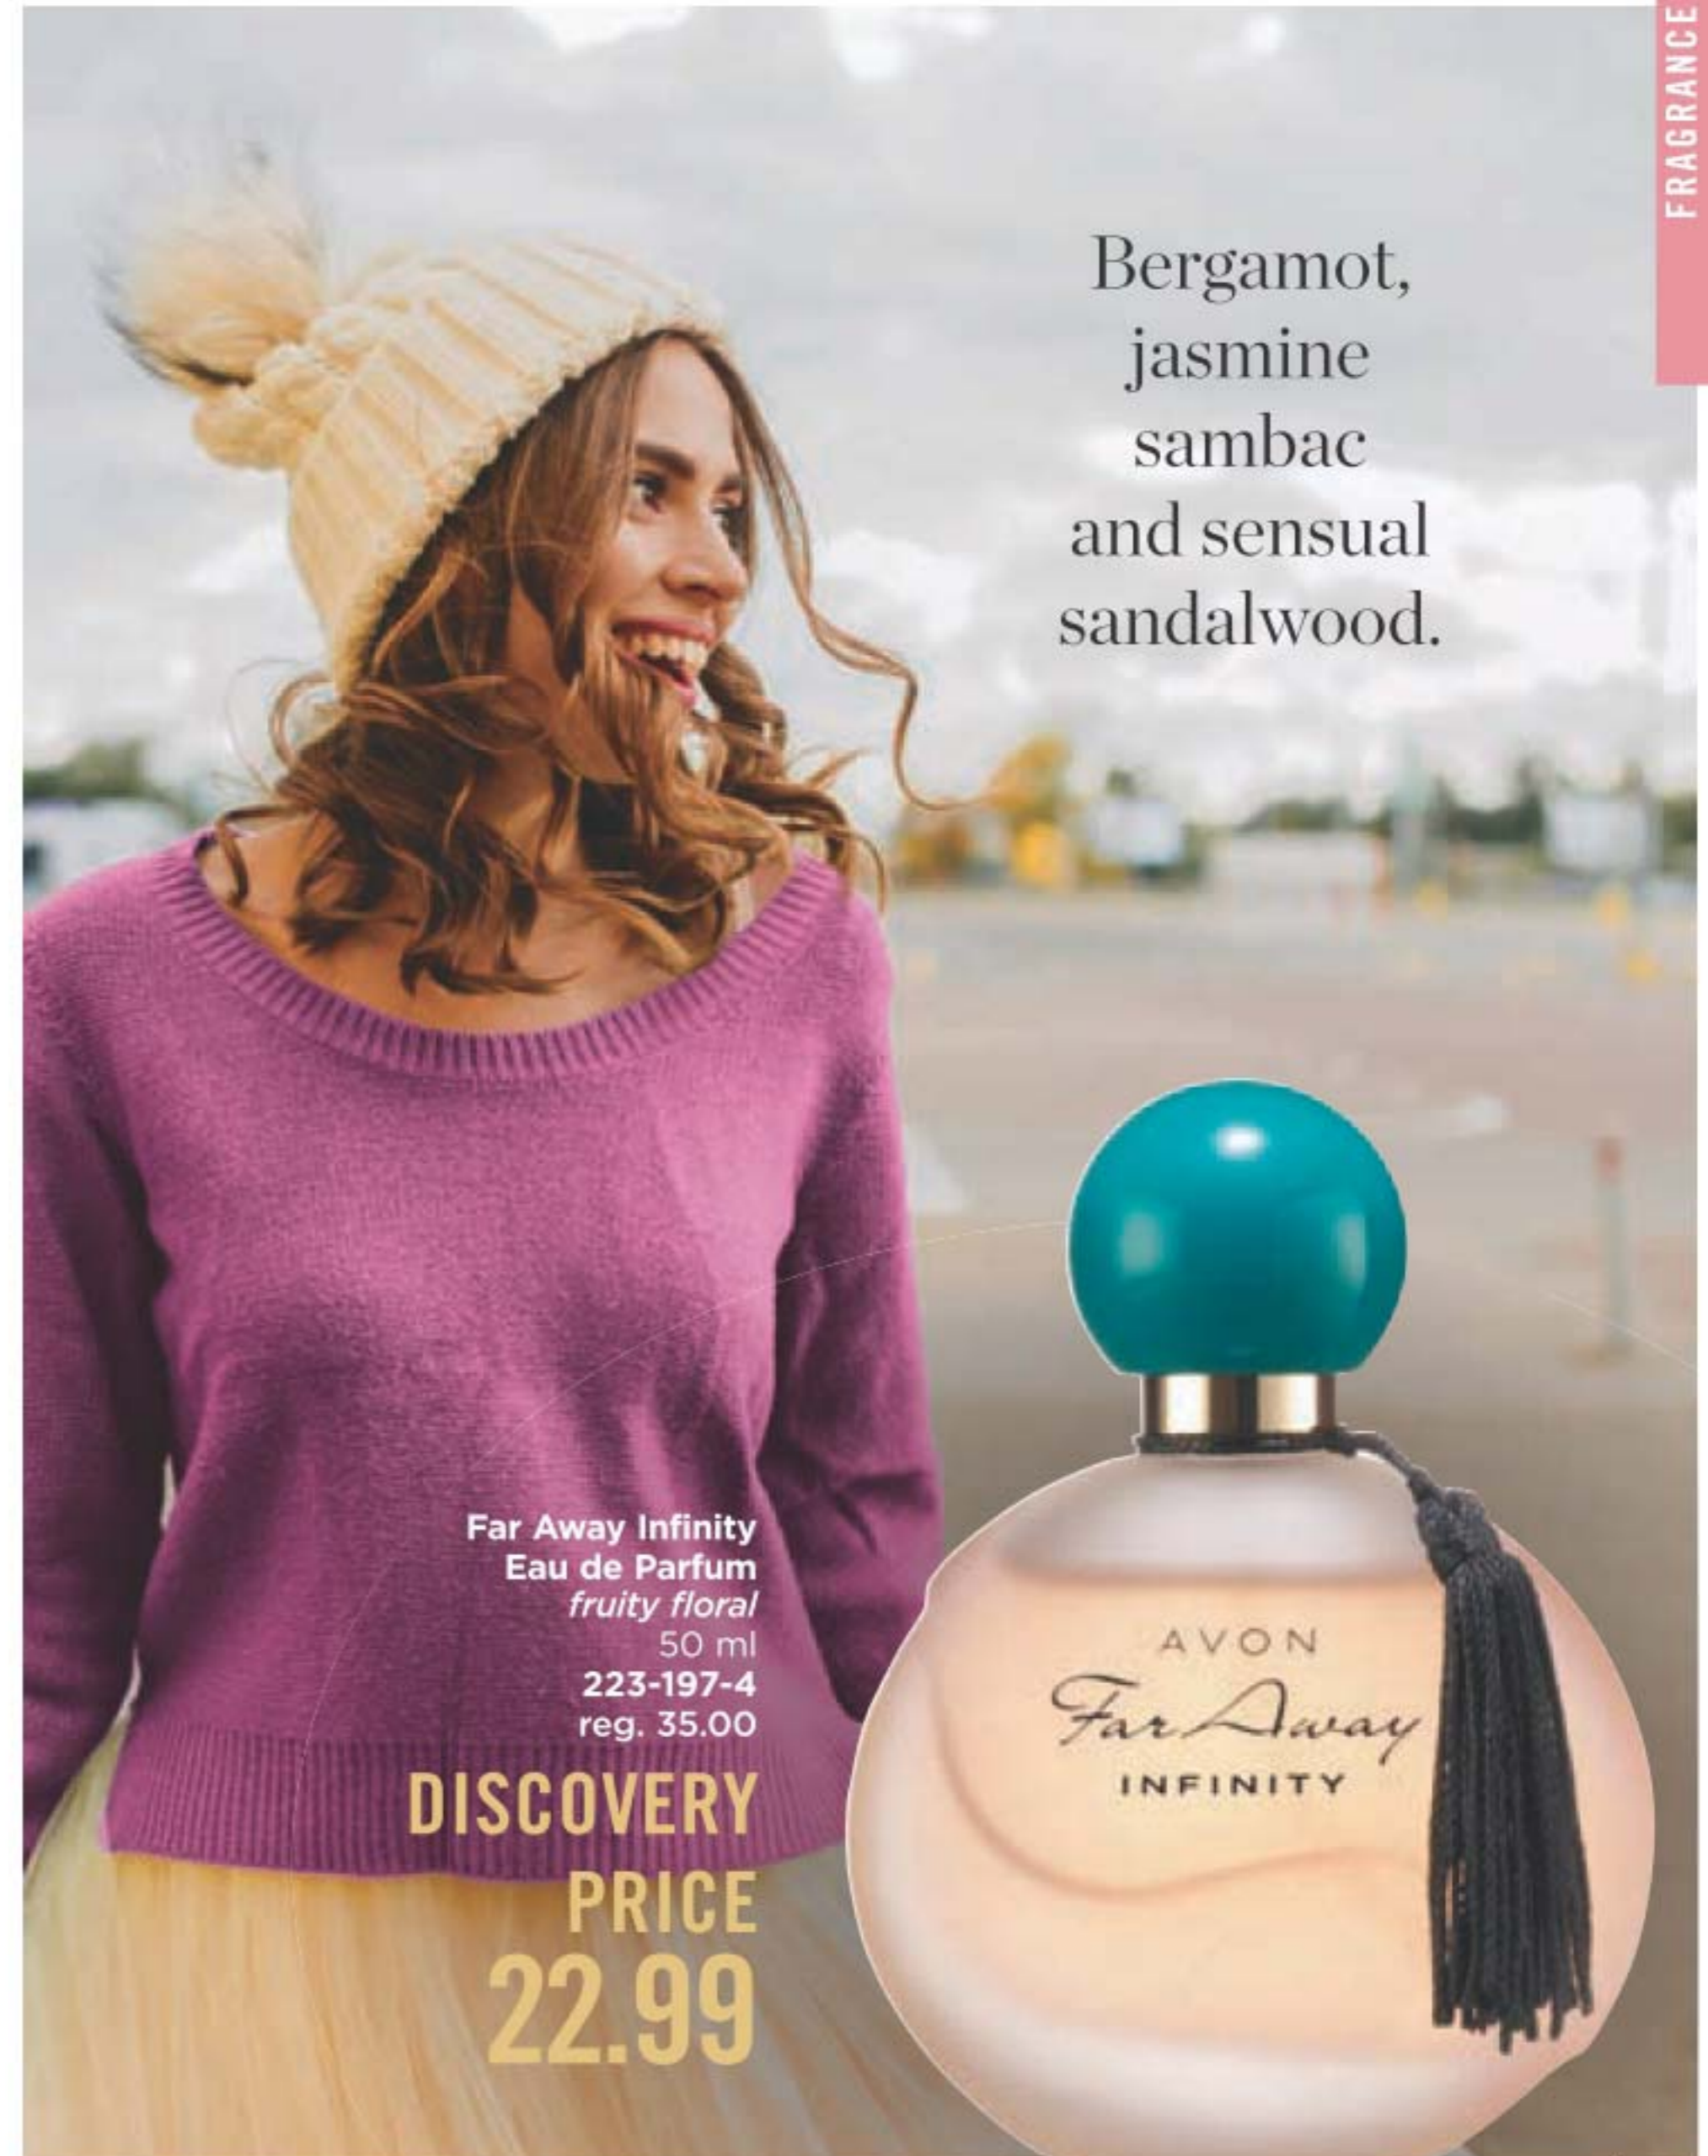

FREE
**Himalayan Pink Salt
Exfoliating Soap**
details page 126