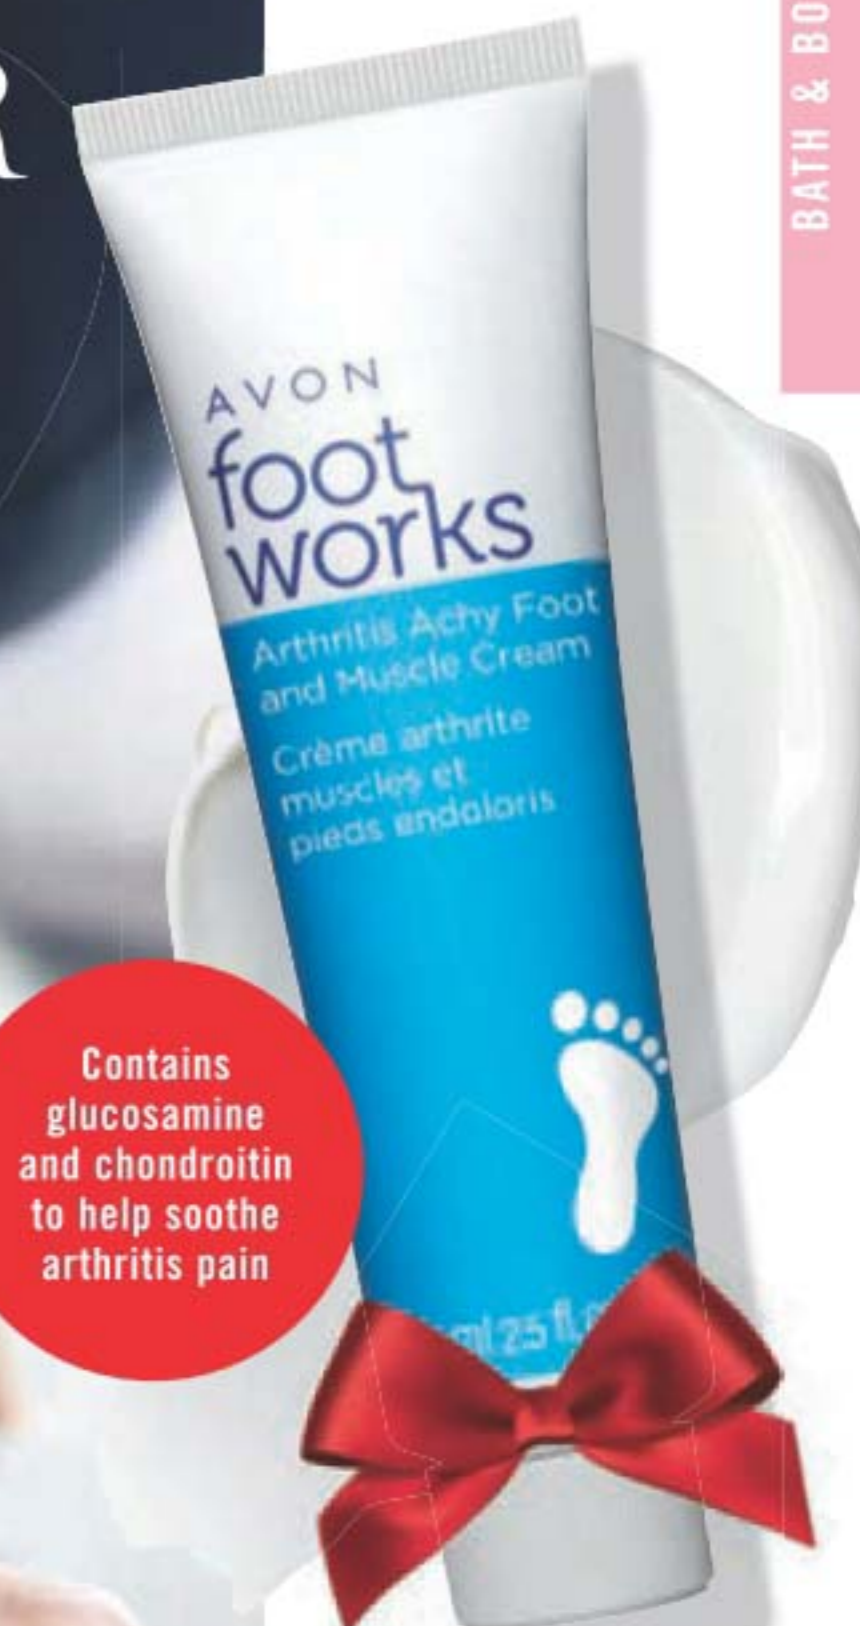

DISCOVER THE BEST IN FOOT CARE

Your feet deserve to be taken care of!

Contains glucosamine and chondroitin to help soothe arthritis pain

Arthritis Achy Foot & Muscle Cream
Provides warming pain relief. Fragrance/ alcohol/phthalate/ sulfate-free. 75 ml
117-059-3
reg. 10.00

LIMITED TIME OFFER
5.99