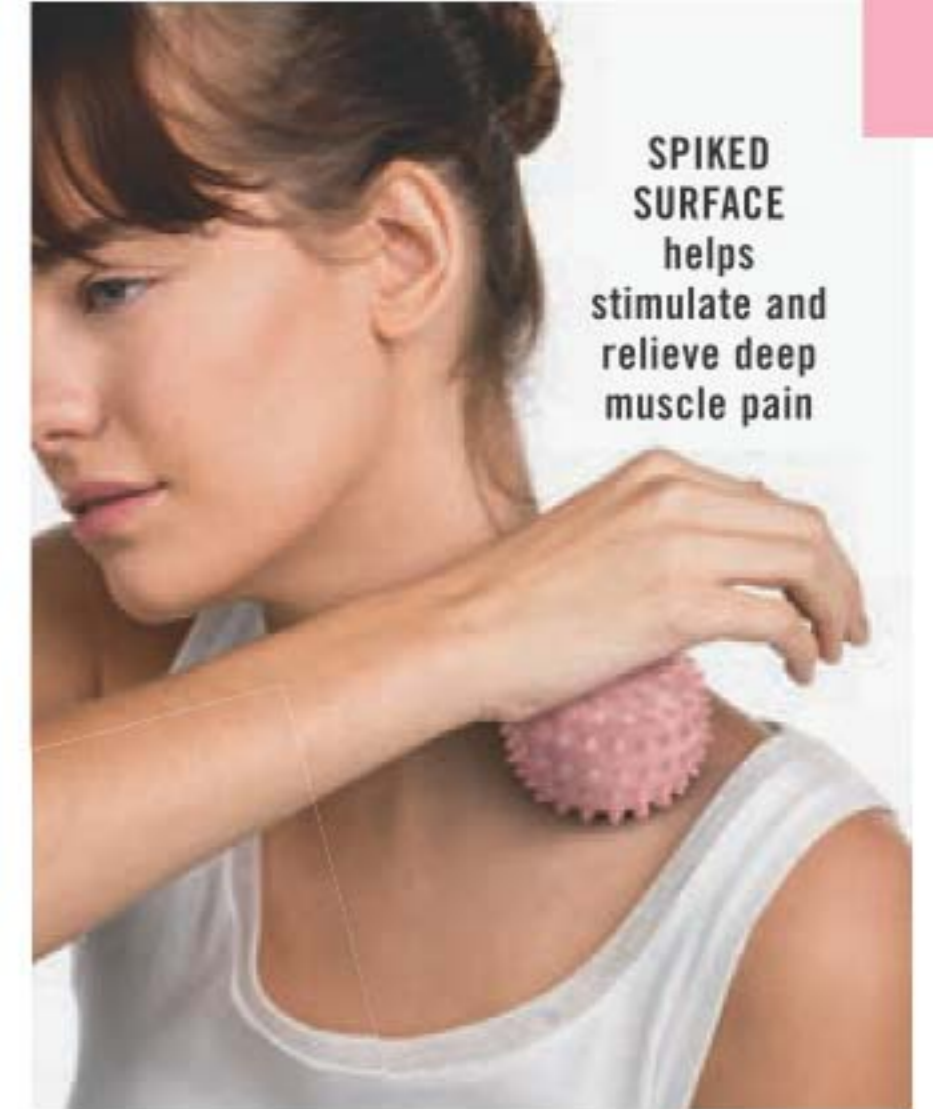

SPIKED SURFACE helps stimulate and relieve deep muscle pain