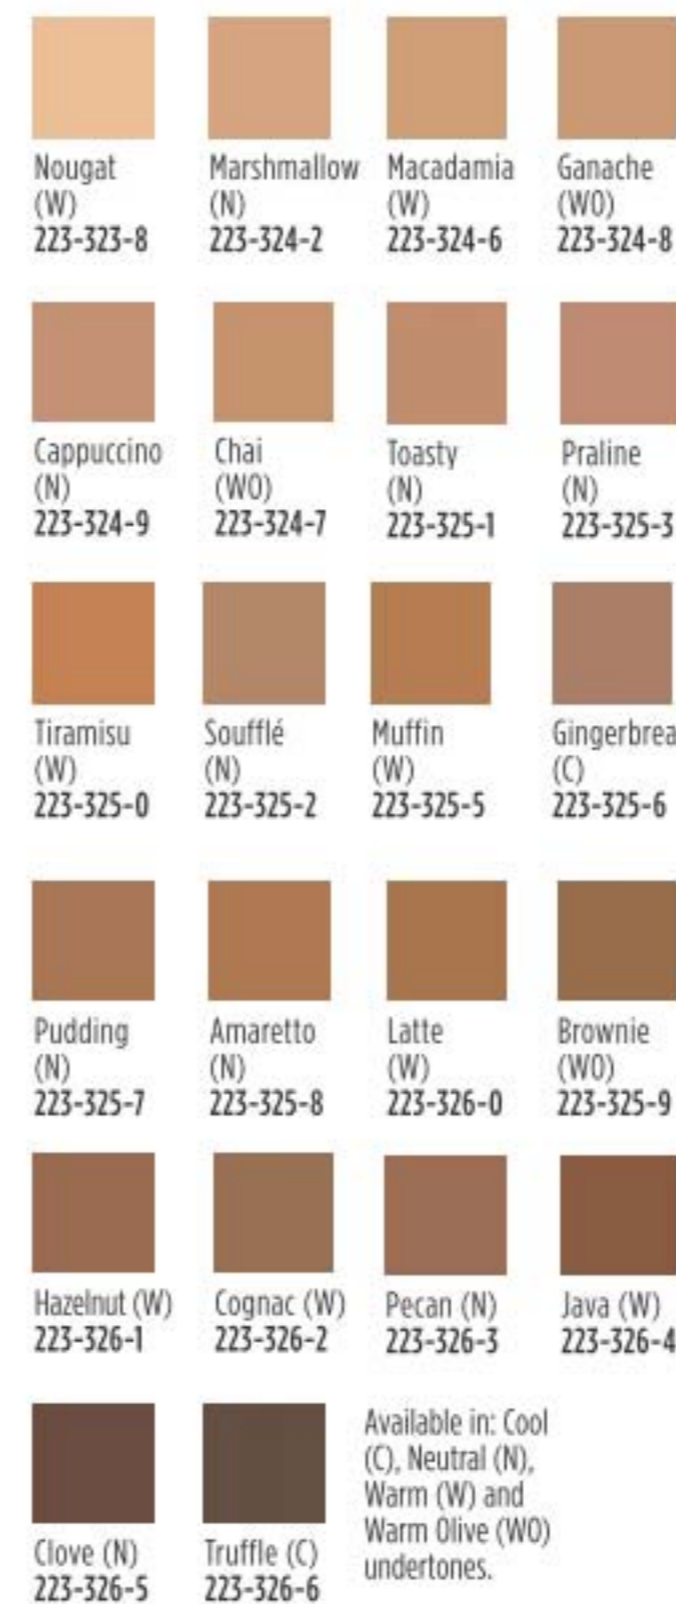

CASHMERE MAKEUP

with 24 hours of comfortable, breathable wear.

Nougat