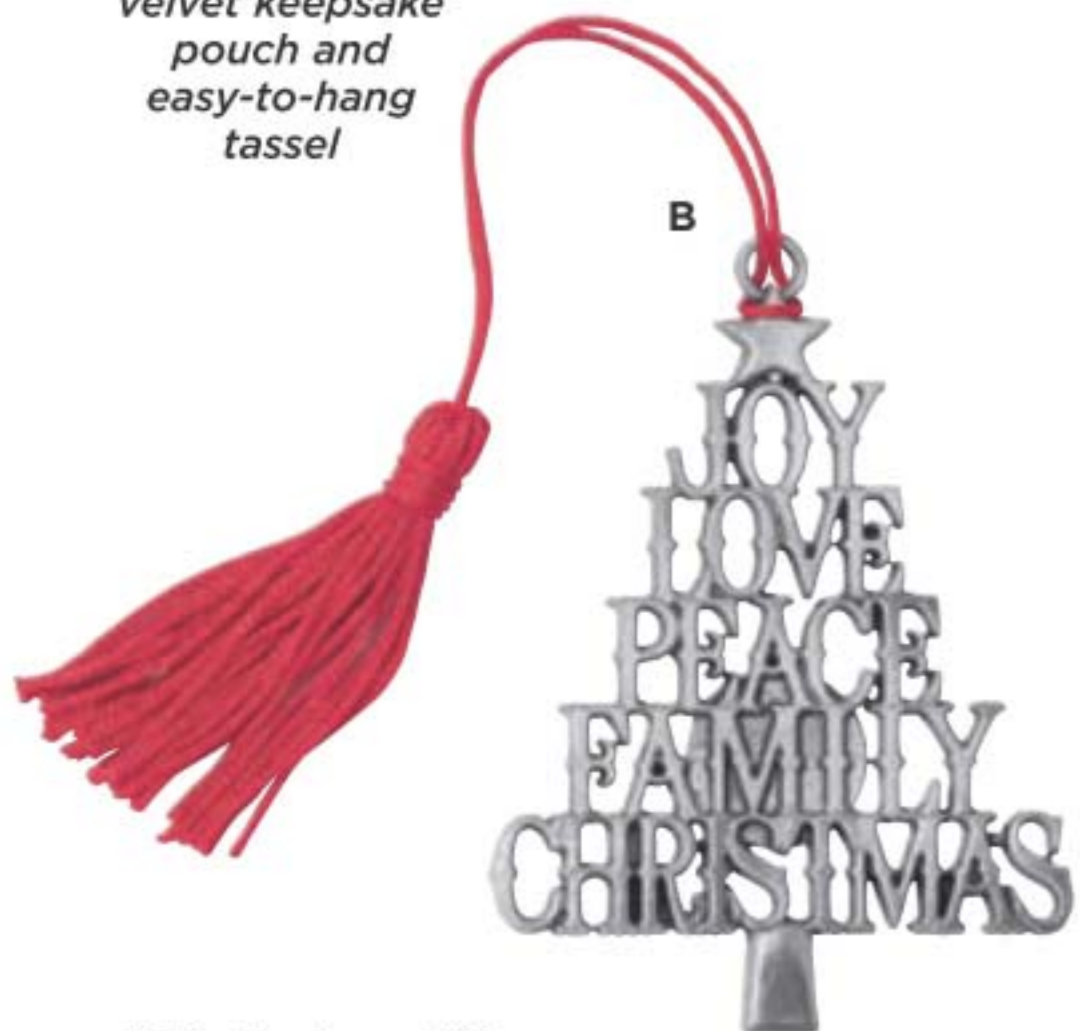

Embossed with the 2023 Avon Fine Collectibles stamp on back

A. ♦ 2023 Pewter Ornament
6 x 5.5 cm
Pewter/polyester.
226-184-1
19.99

B. ♦ Bright Moments Inspirational Pewter Ornament
5 x 7 cm
Pewter/polyester.
226-097-5
19.99

Each includes velvet keepsake pouch and easy-to-hang tassel

All limited quantities.
38 | C24

LIGHT the way

NEW! LIMITED EDITION

♦ **Light Up Candle Scene - Set of 3**

Whether you're displaying one or gathering them together to create a scene, these candles add a soft, flameless glow to any space. On/off switch. Requires 6 AA batteries (not included). All, 7.5 cm diam. ABS/wax.

226-185-1
39.99 set of 3

Flameless candles feature an identical wraparound winter cottage scene