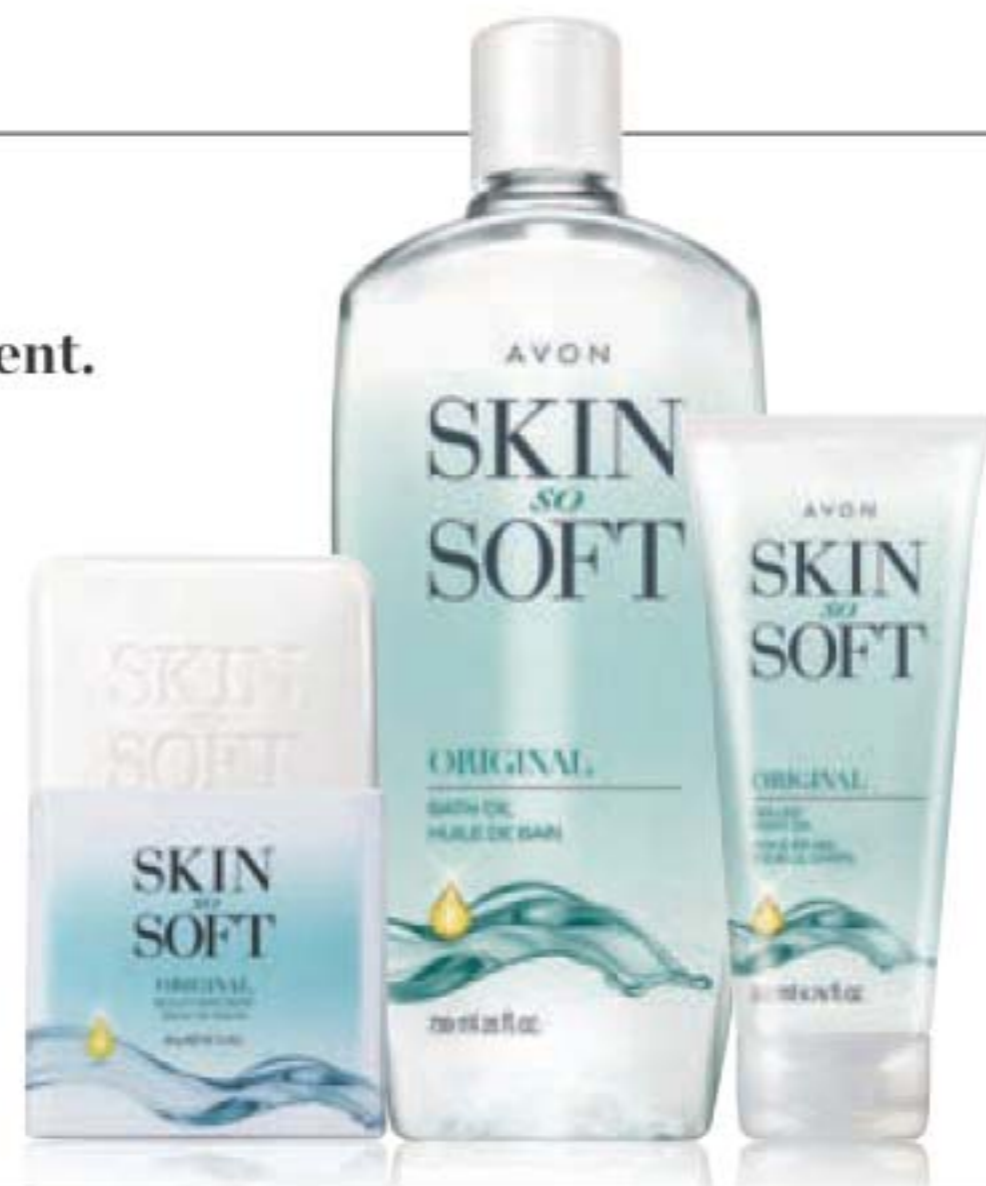

226-458-0

reg. 8.99

LIMITED TIME OFFER
3.99

set of 4

limited quantities

Includes cap

Set of 4 razors

SKIN SO SOFT

ORIGINAL

With jojoba oil. Fresh herbal scent.

Beauty Bar Soap
For face, body and hands. 90 g
224-348-1
reg. 6.50
4.99

BONUS SIZE Bath Oil
739 ml
225-567-2
reg. 42.00
26.99

Gelled Body Oil
Dries to a silky finish. 200 ml
225-599-3
reg. 19.00
10.99

SOFT & SENSUAL

With argan oil. Spicy floral scent.

Beauty Bar Soap
For face, body and hands. 90 g
224-348-2
reg. 6.50
4.99

Body Lotion
350 ml 107-757-5
reg. 16.00
9.99

BONUS SIZE Body Lotion
1 litre 107-765-9
reg. 28.00
19.99