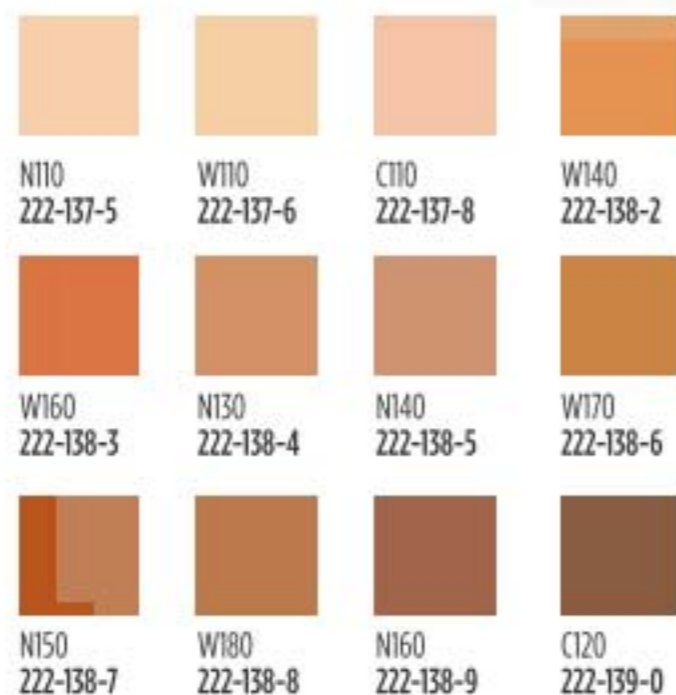

2-in-1 powder can be worn wet or dry. Use as foundation or setting powder.

Available in Cool (C) Neutral (N) and Warm (W) undertones.

Complexion Compact Powder Foundation

Use as foundation or setting powder for buildable, medium-to-full coverage. Amino-acid coated pigments control shine and visibly smooth skin for perfected, all-day wear. With lavender oil, artichoke and chamomile extracts. 9.5 g
reg. 52.00
42.00