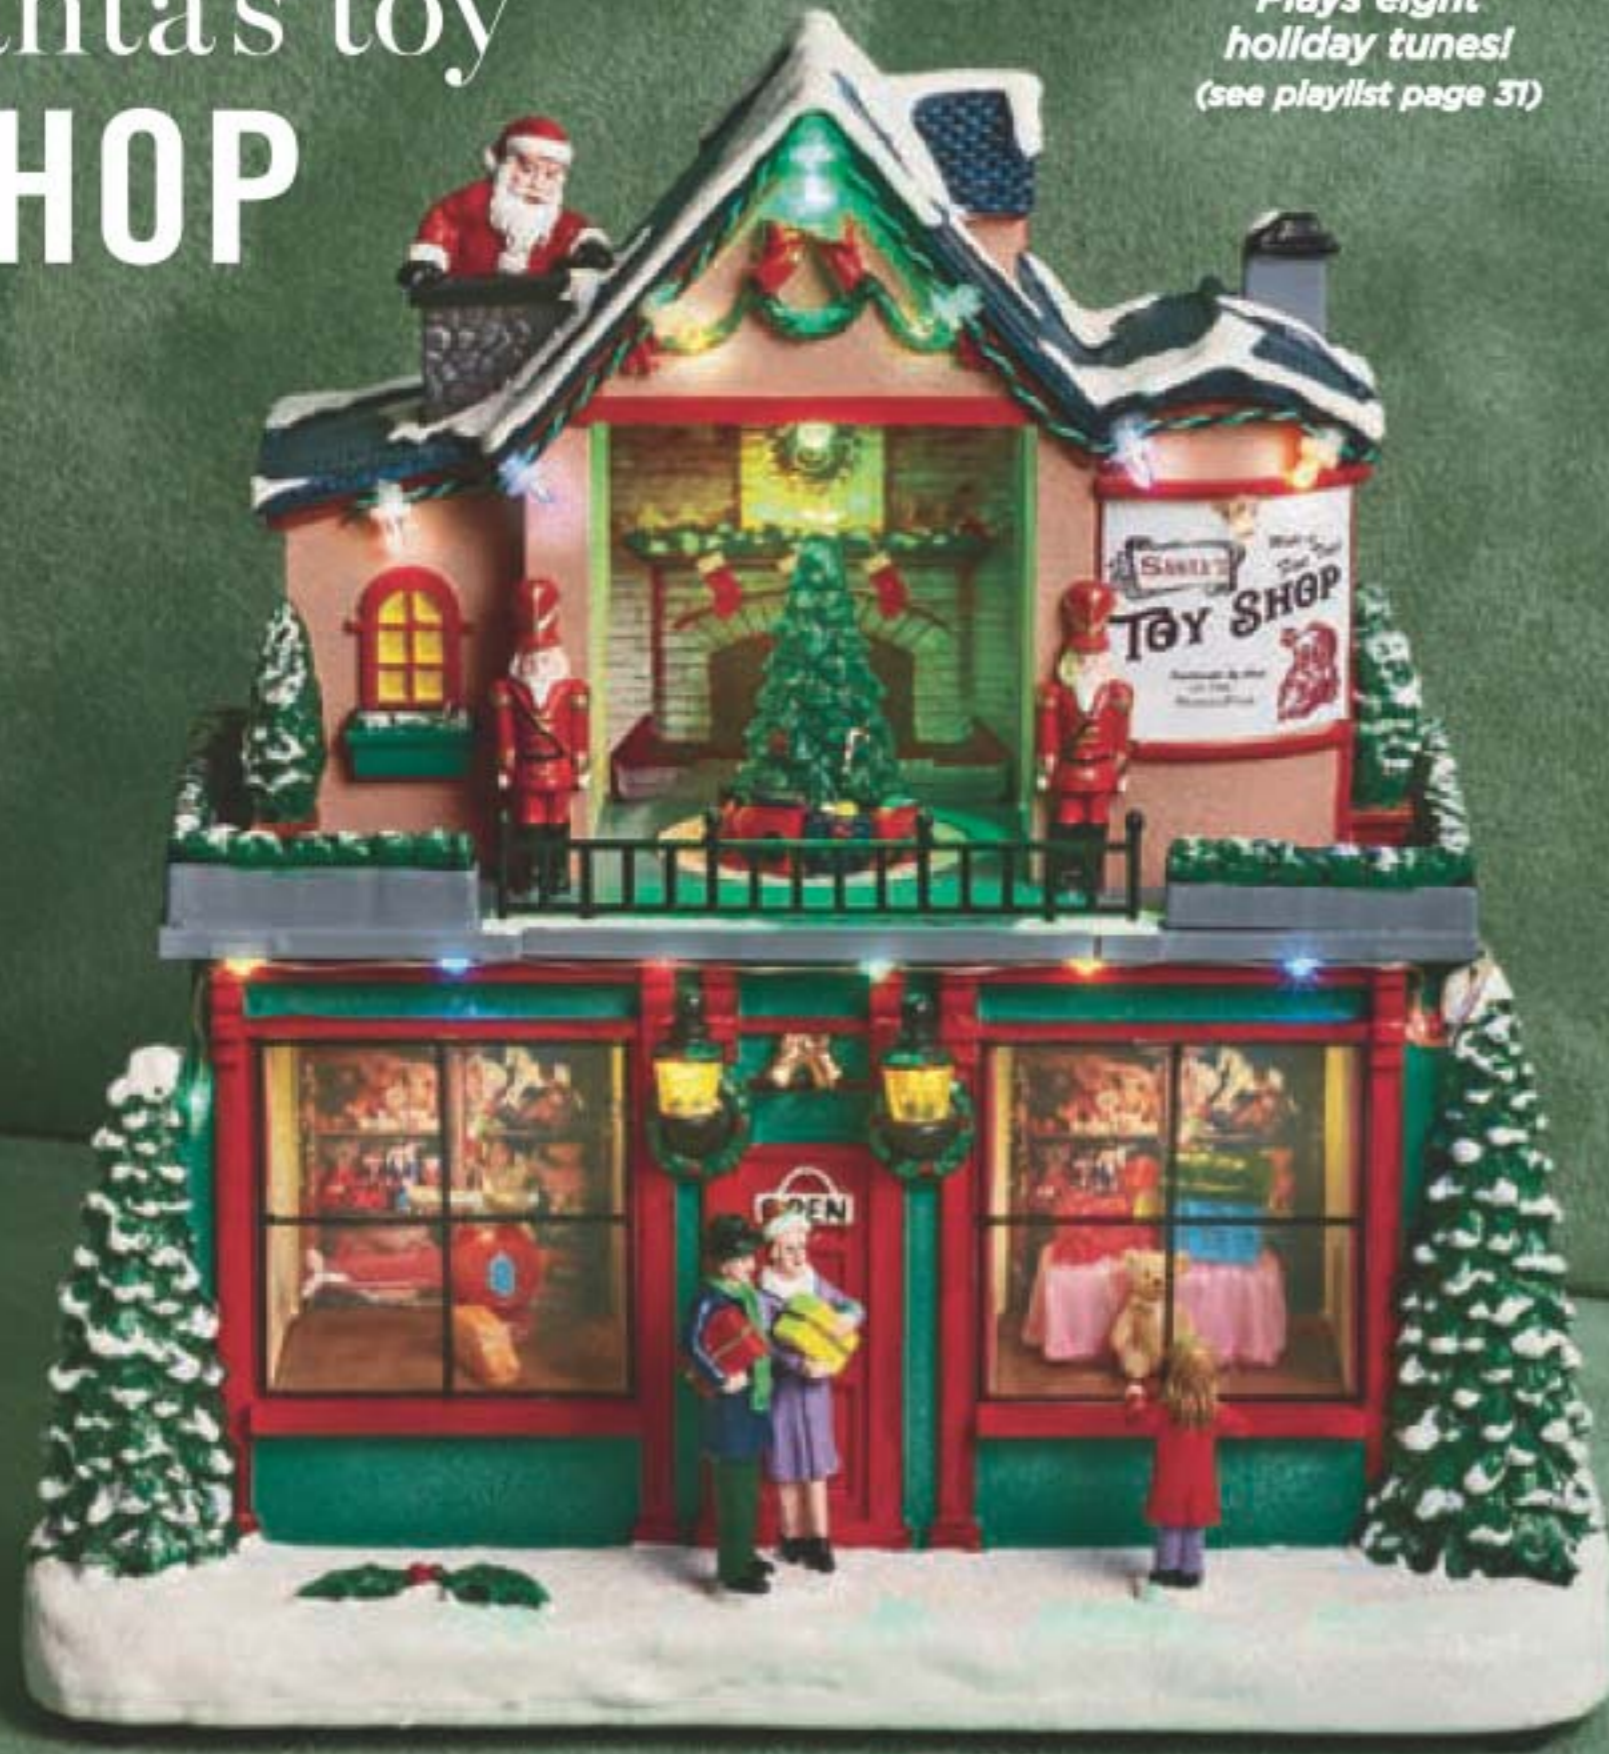

NEW! LIMITED EDITION

santa's toy SHOP

Plays eight
holiday tunes!
(see playlist page 31)

◆ Toy Shop Tabletop Light-Up

Santa and the elves are busy making toys. Centre tree spins and shop lights up. Plays eight holiday tunes. Switch for lights, sound and movement, lights with movement or off. Takes three AA batteries (not included) with 4.5V 500mA DC jack (adapter not included). 23 cm L x 12 cm W x 24 cm H. Polyresin/plastic. **226-100-2**