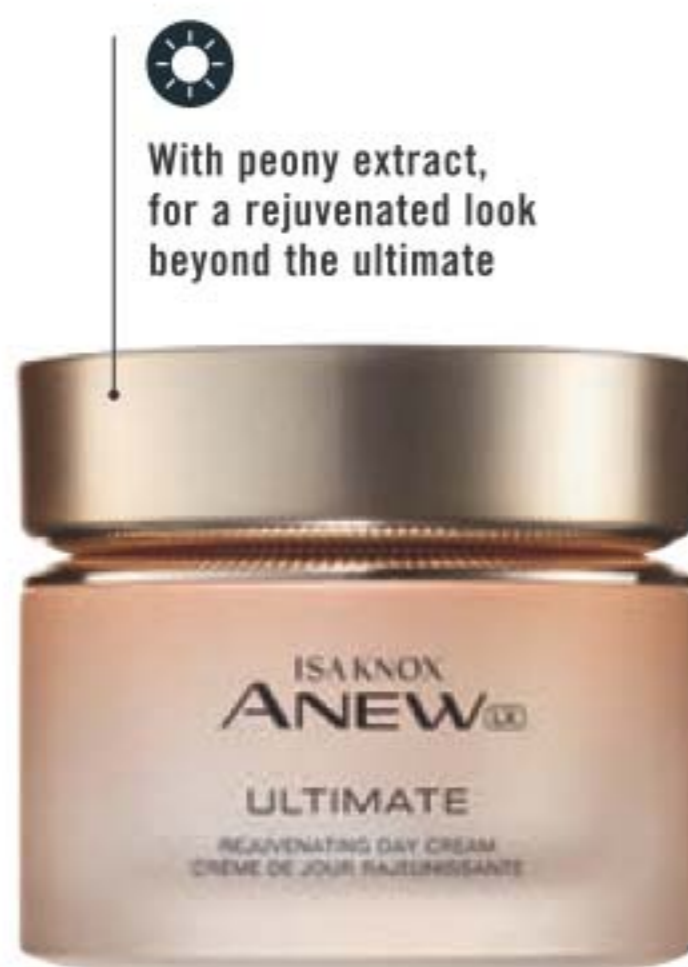

With peony extract, for a rejuvenated look beyond the ultimate

Day Cream
Visibly reduces the look of wrinkles and helps improve the appearance of elasticity, radiance and skin texture. 50 ml
224-488-6
reg. 70.00
42.00