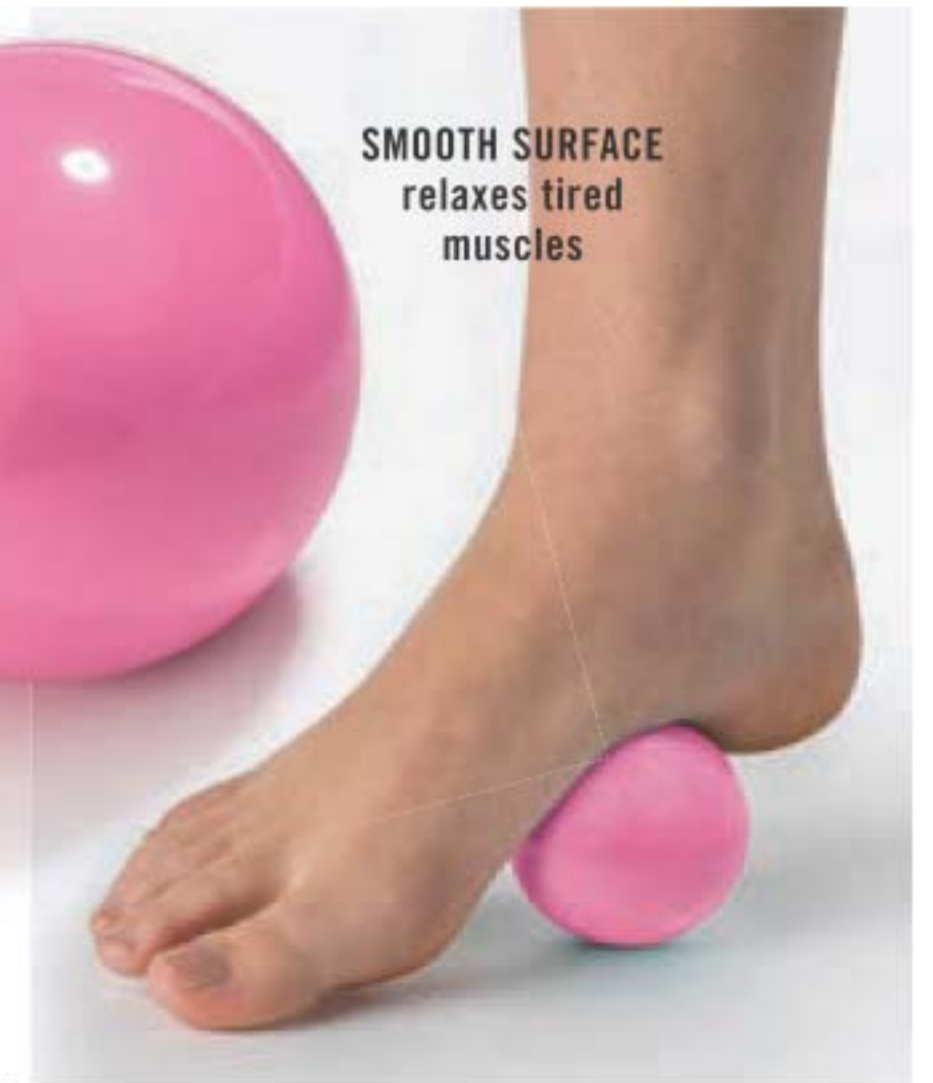

THERAPY TOOLS

For muscle pain and pressure points.

Finger Massager

Rollers massage thumb and finger area to relieve tension. Polystyrene/thermoplastic rubber.

14 x 3 cm
225-919-2
reg. 9.99

HOT DEAL
5.99

Can be used with your favourite hand cream

Roll in a back-and-forth motion, applying more pressure for a deeper, more invigorating massage.

Roller Ball Massager

Place in freezer to help soothe inflammation. Polypropylene/resin. 6 x 6 x 5.5 cm

222-620-1
12.99

Fits easily in your hand

HEAD MASSAGER

Scalp and temple massager helps relieve tension.

FOR SCALP

Gently glide the smooth prongs over scalp, applying more pressure for a deeper, invigorating massage.

FOR TEMPLE

Use the roller at the bottom of the handle to gently release pressure.

Scalp and Temple Massager

Polypropylene. 18 x 8 cm
225-972-5
8.99

All limited quantities.

MASSAGE BALLS

At-home therapy for muscle pain and pressure points.

SPIKED SURFACE helps stimulate and relieve deep muscle pain

SMOOTH SURFACE relaxes tired muscles

2-PIECE SET

Therapy Massage Balls

Do not use for longer than 20 minutes at a time. 7 cm diam. PVC. 225-935-7
reg. 19.99

LIMITED TIME OFFER
14.99 the set