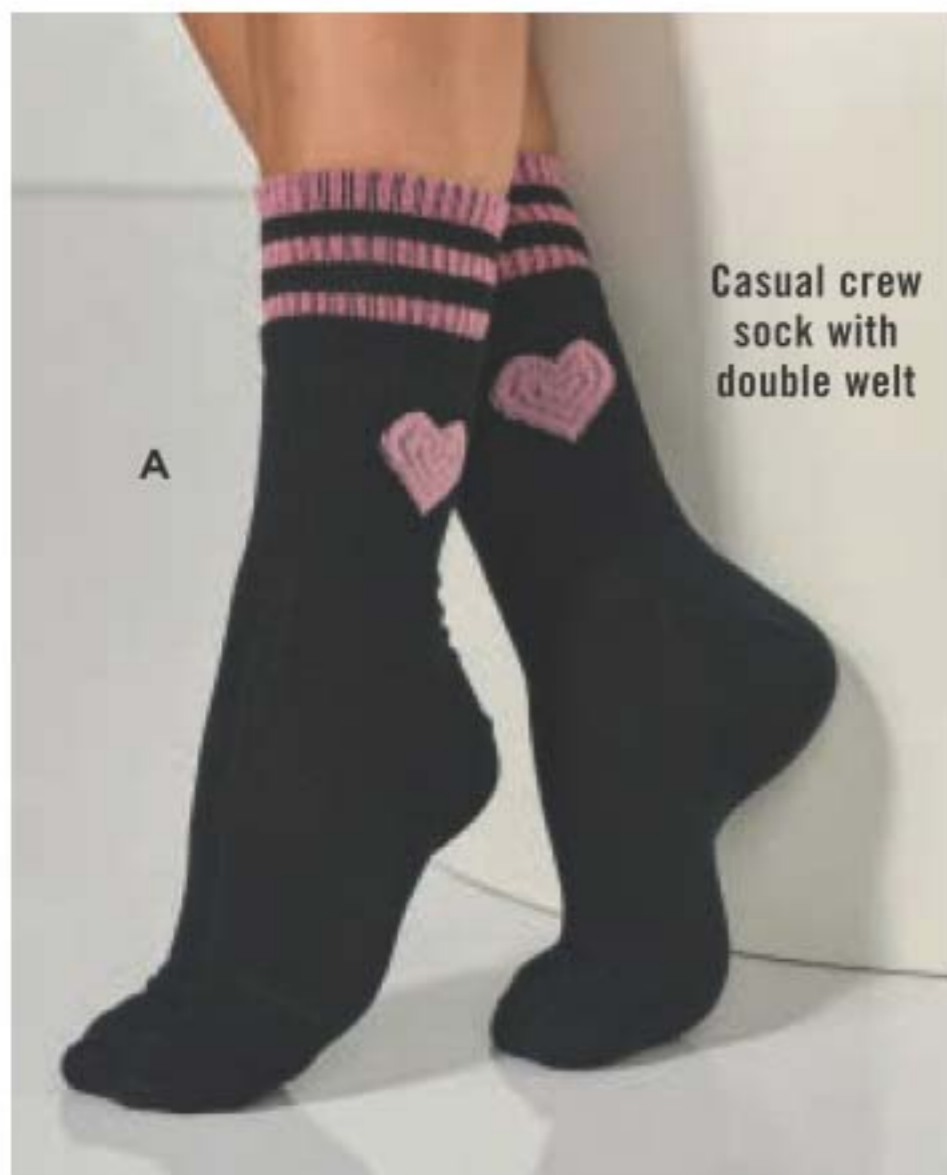

ANY 2 FOR 15.00 PAGE 150

BUY 1, GET 1 HALF PRICE PAGE 151

Casual crew sock with double welt

B

D. ❖ Fall Seasonal Gnome Socks
Dark grey. Fits shoe sizes 6-10. Polyester/spandex. Machine wash and dry. **226-357-8**
7.99 a pair or... limited quantities