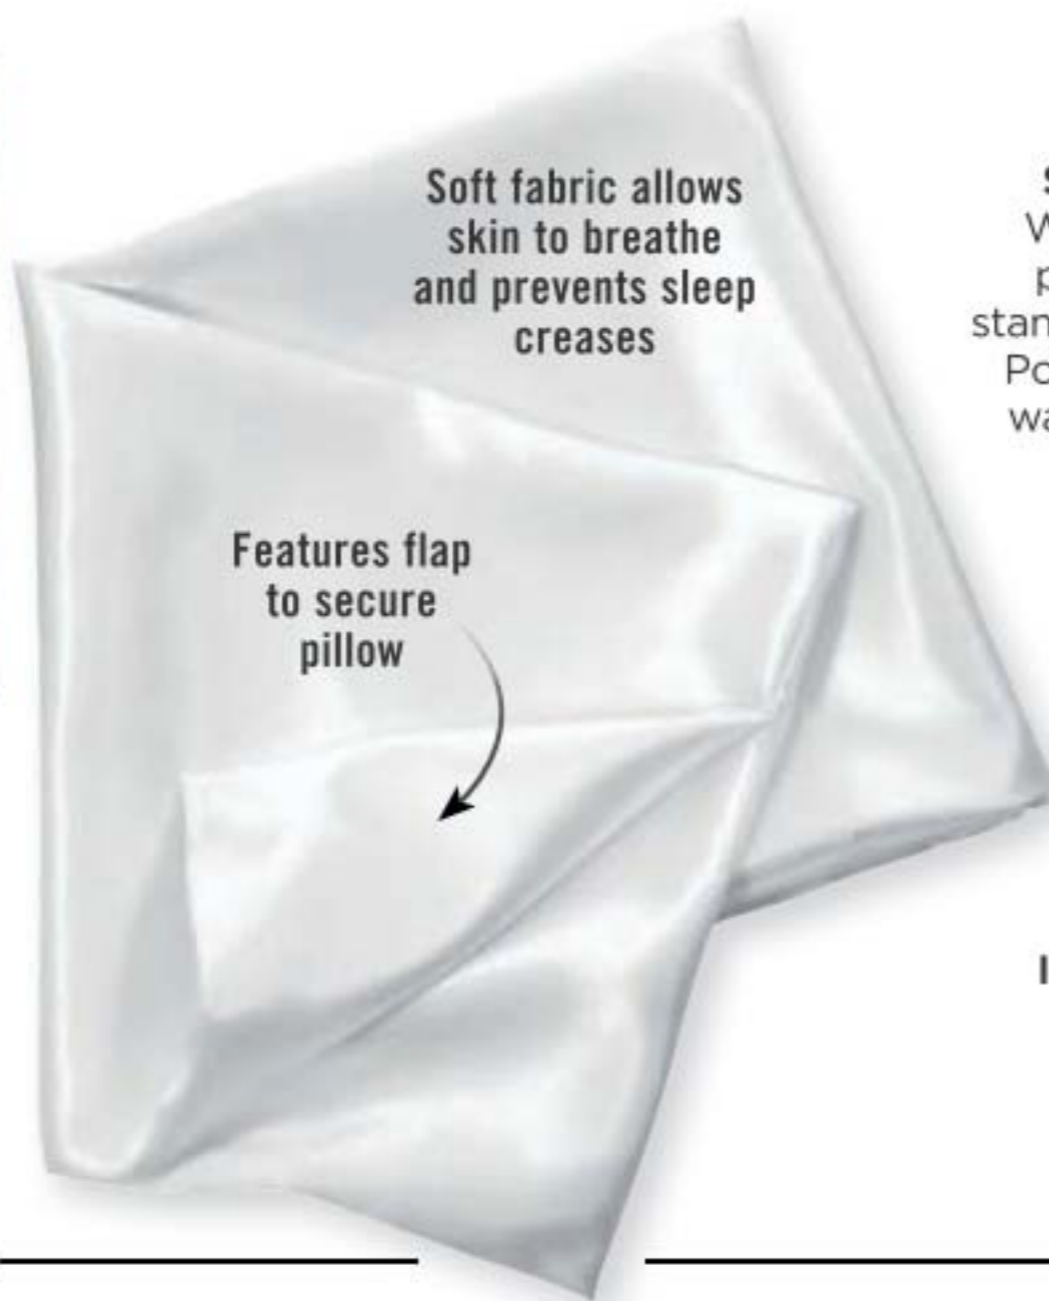

Minimize frizz with our luxurious satin pillowcase. The gentle fabric helps to keep hair shiny and tangle free!

Good Hair Day Satin Pillowcase

White, soft satiny pillowcase. Fits a standard size pillow. Polyester. Machine wash, hang to dry. 51 x 66 cm.