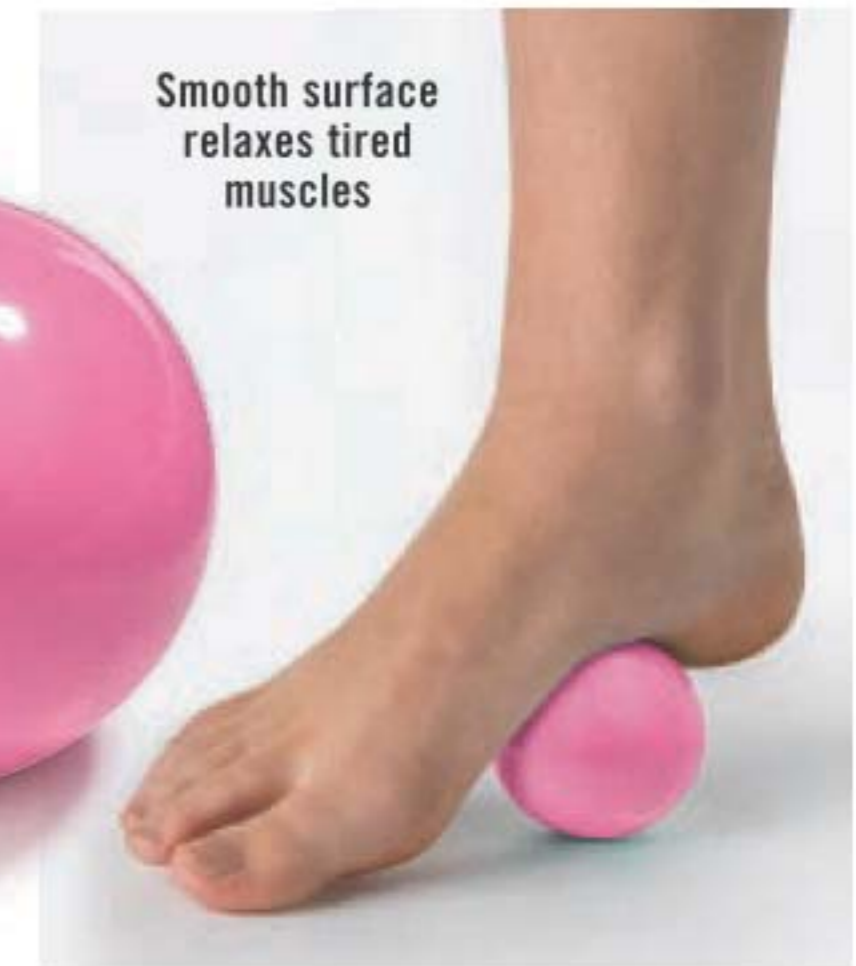

LIMITED TIME OFFER 14.99

THE SET