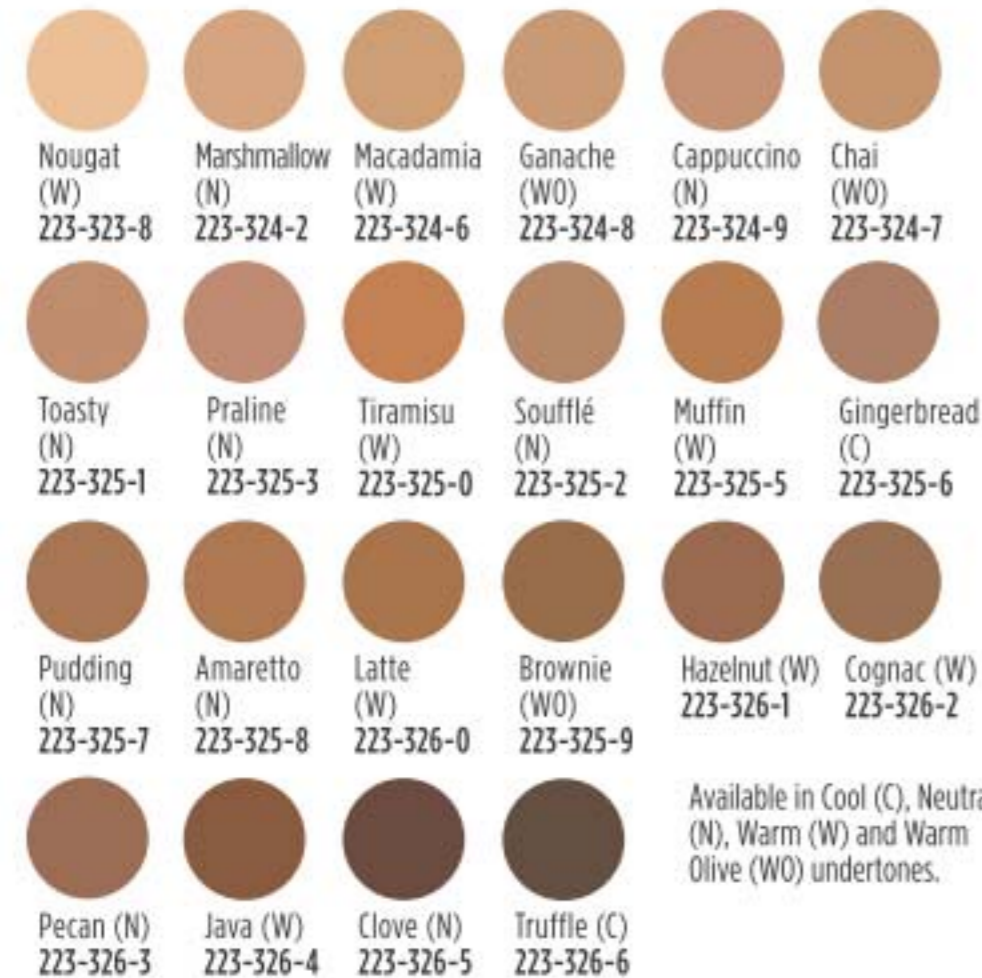

Blurs pores and fine lines for a smoother complexion.

24 Hour Foundation
Cushiony doe-foot applicator for easy, precise application. Full, flexible coverage with a matte finish. With antioxidant botanical extracts. 30 ml
reg. 45.00
35.00