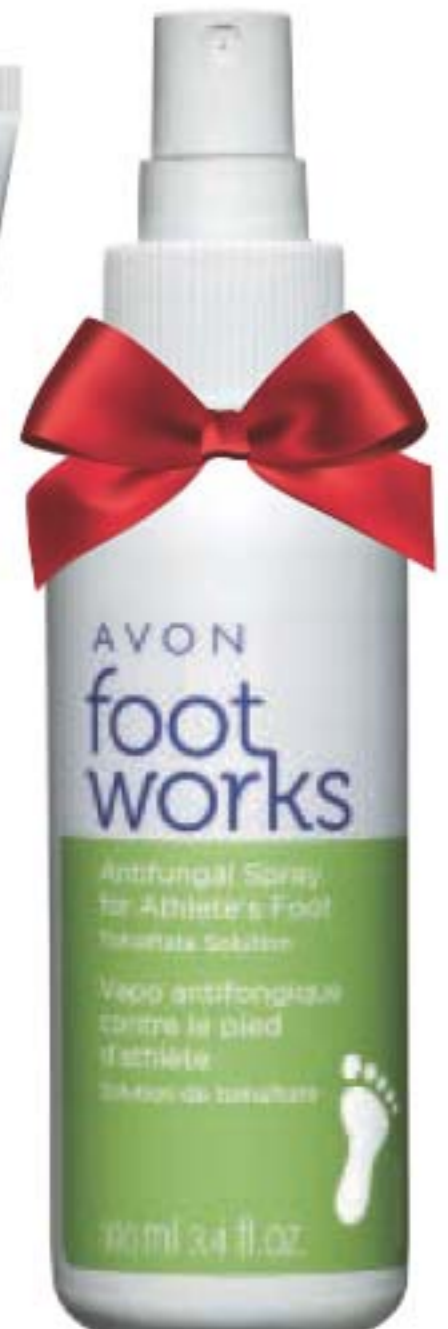

LIMITED TIME OFFERS