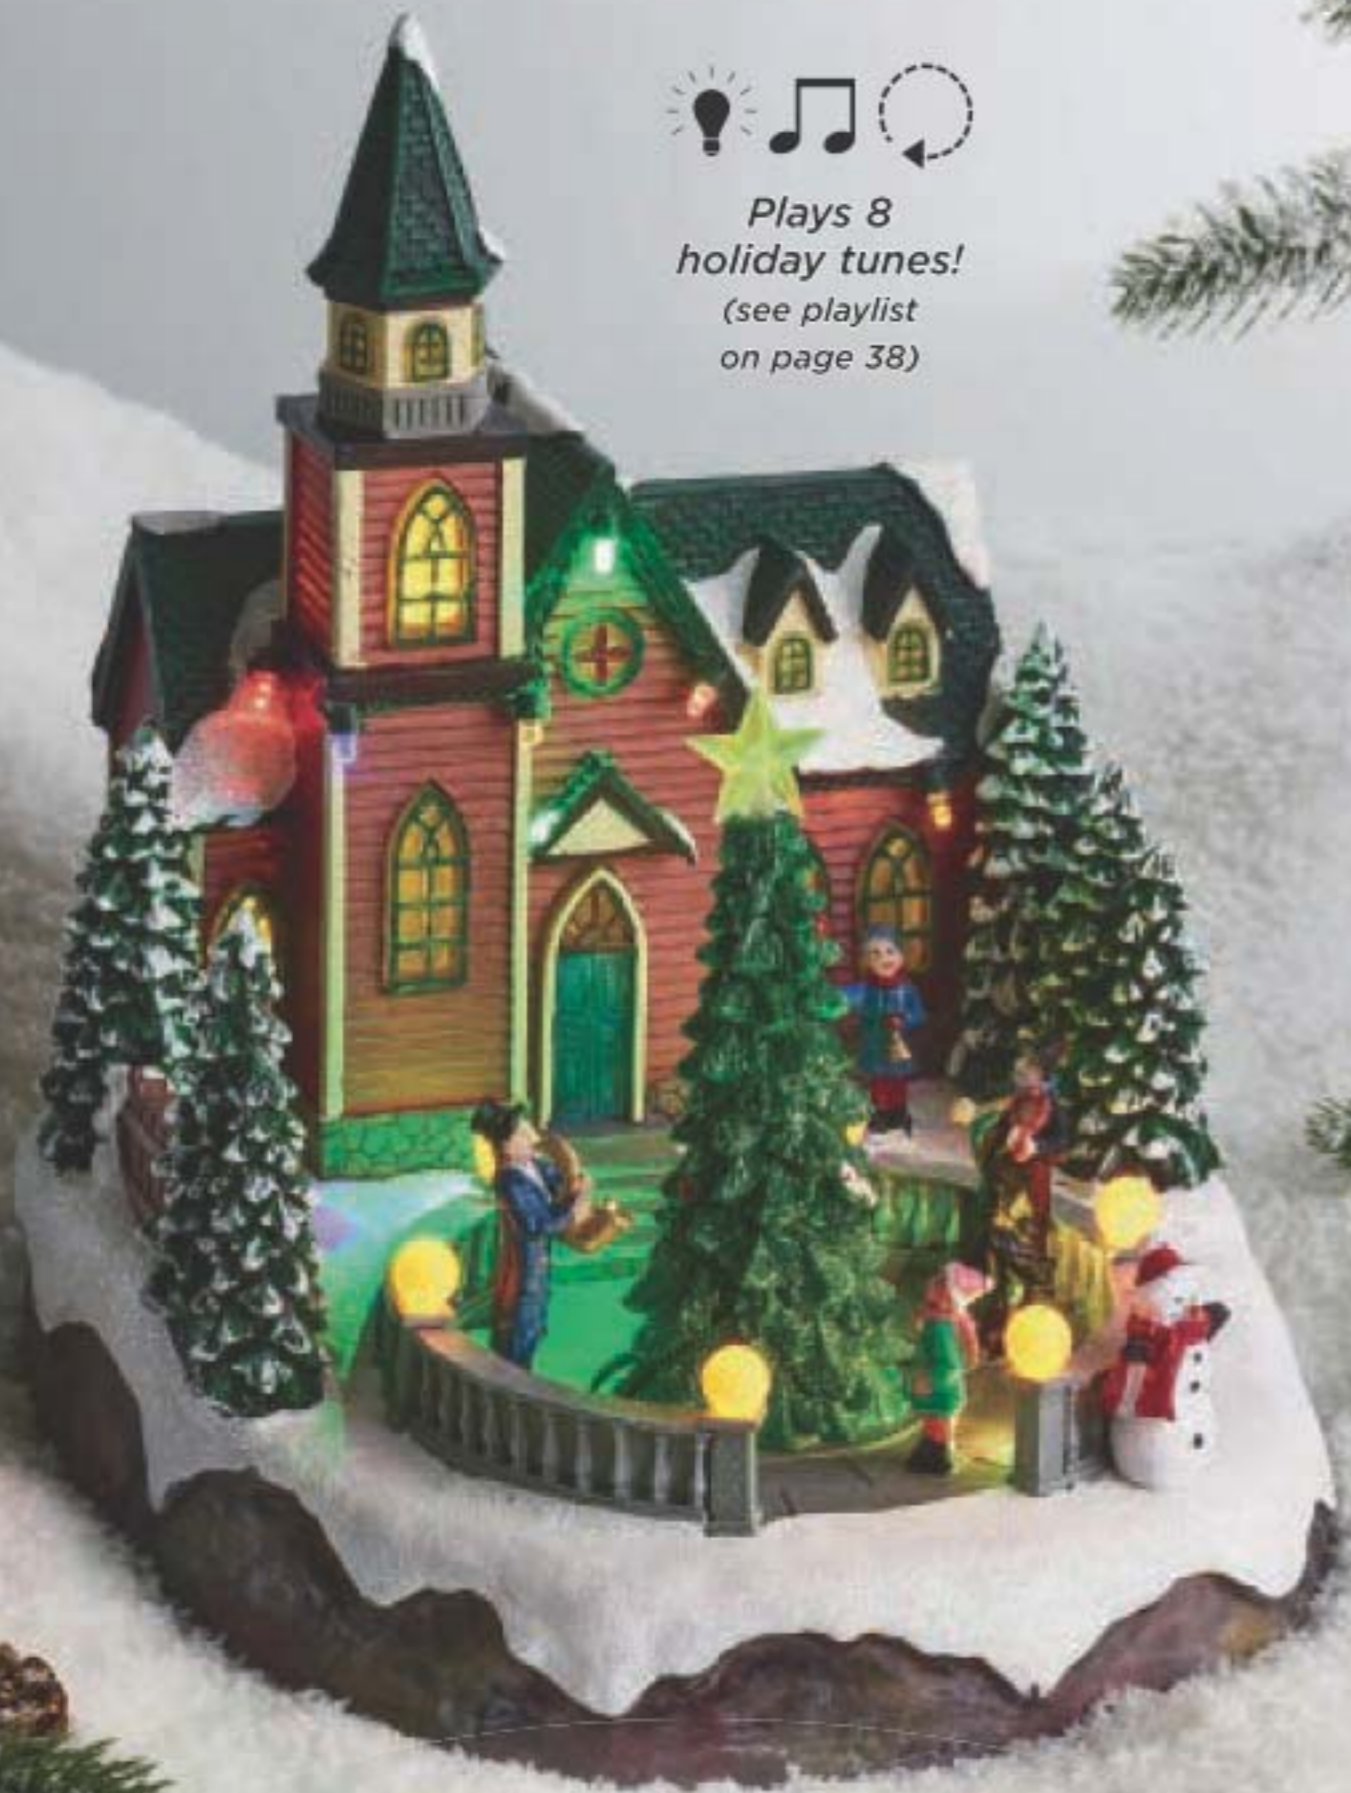

69.99

NEW! LIMITED EDITION

Plays 8
holiday tunes!
(see playlist
on page 38)

❖ **Holiday Hills Ski Land Light-Up**

Christmas at the ski resort! Skiers glide down and head back up for more thrills. Lights up. Switch for lights, sound and movement, lights with movement or off. Takes 3 AA batteries (not included) with 4.5V 500mA DC jack (adapter not included). 20 cm L x 18 cm W x 16 cm H. Polyresin/plastic. **226-099-4**

69.99

Plays 8
holiday tunes!
(see playlist
on page 38)

◆ **Toy Shop Tabletop Light-Up**

Santa and the elves are busy making toys. Centre tree spins and shop lights up. Switch for lights, sound and movement, lights with movement or off. Takes 3 AA batteries (not included) with 4.5V 500mA DC jack (adapter not included). 23 cm L x 12 cm W x 24 cm H. Polyresin/plastic. **226-100-2**

69.99

DASHING through the snow

Plays 8 holiday tunes!
(see playlist on page 38)

❖ **Holiday Church Tabletop Light-Up**
Church and town square light up and centre tree spins. Switch for lights, sound and movement, lights with movement or off. Takes 3 AA batteries (not included) with 4.5V 500mA DC jack (adapter not included). 20 cm L x 23 cm W x 25 cm H. Polyresin/plastic. **226-100-3**