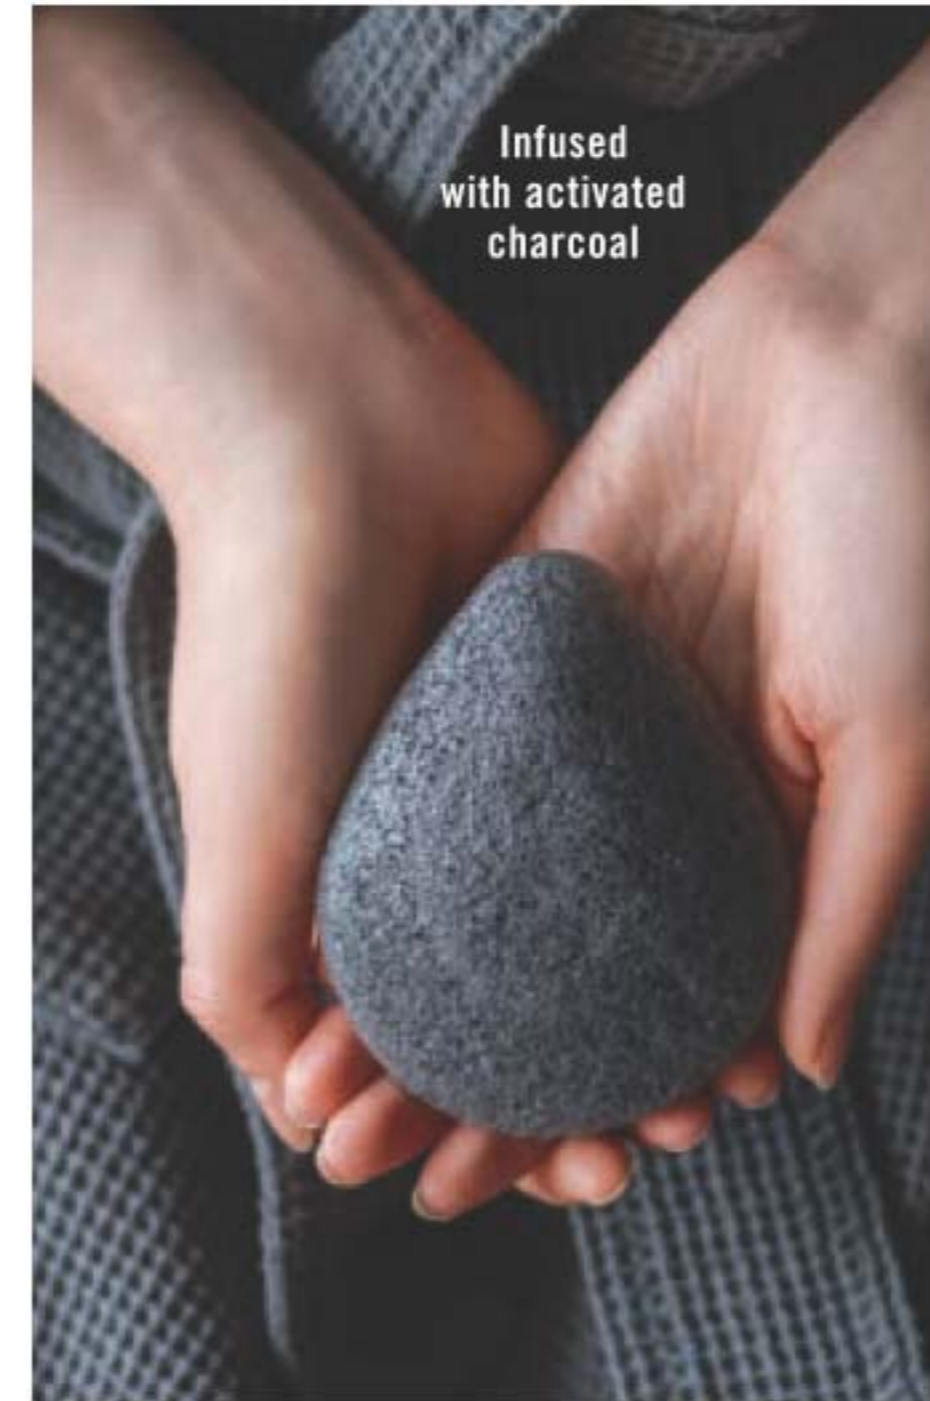

FOR OILY TO NORMAL SKIN

Gentle whipped oil formula contains panthenol (vitamin B5) and aloe.

Soothing Whipped Oil Cleanser
Mild amino acid-based ingredients derived from coconut eliminate impurities and excess oil without leaving any residue. 150 ml
223-124-6
reg. 24.00
18.99