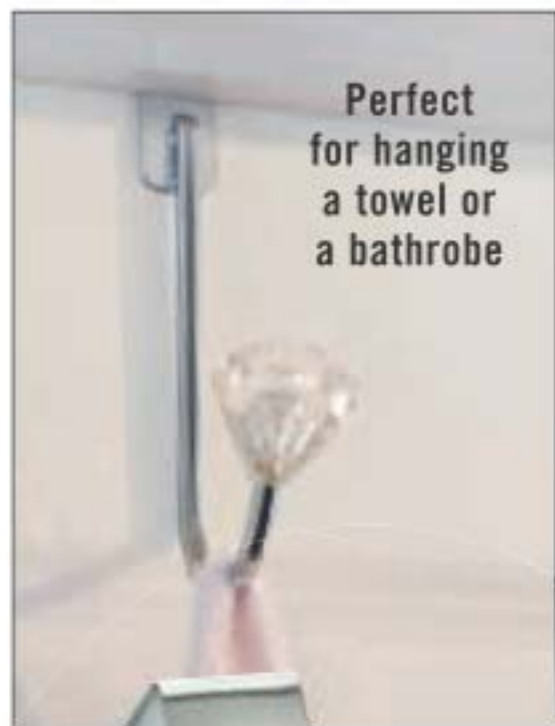

Perfect for hanging a towel or a bathrobe

Door hanger with clear faceted acrylic gem slips over the door for easy hanging

Gem Door Hook
Hangs on doors 4 cm thick or less. 13 x 3 x 11 cm. Iron with silver chrome plating/acrylic.
225-752-5
7.99
limited quantities