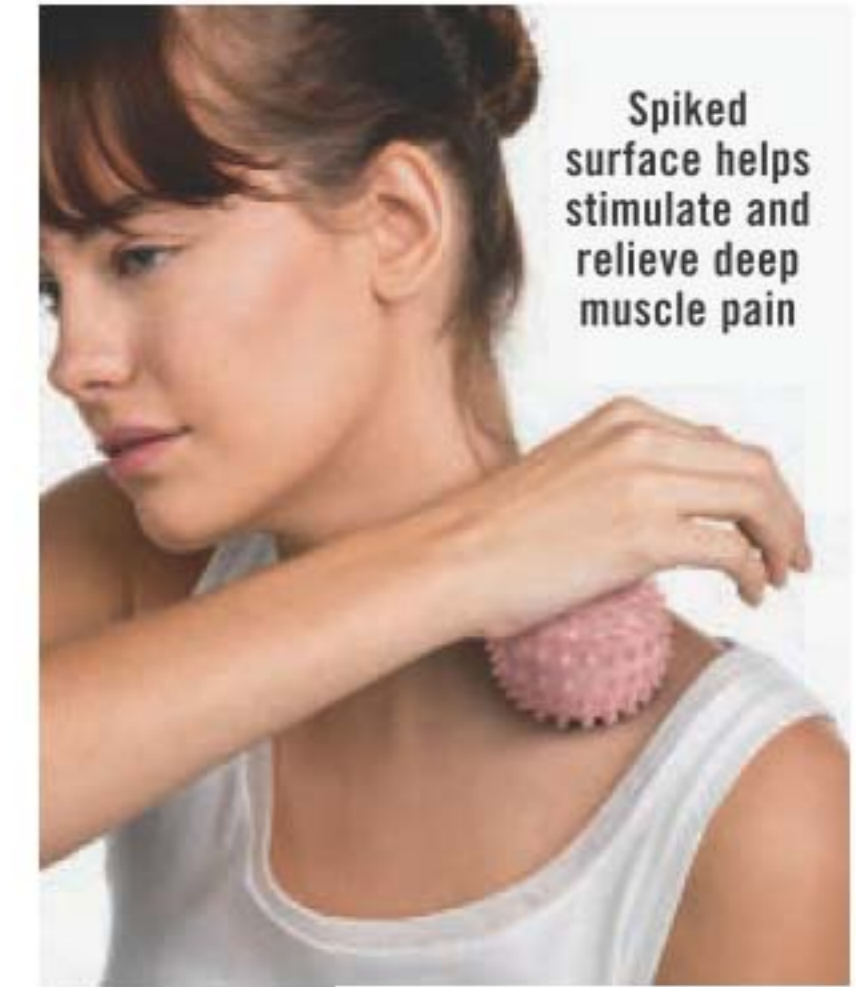

Rollerball Massager
Polypropylene/resin.
6 x 6 x 5.5 cm
222-620-1
reg. 12.99

HOT DEAL! 7.99
limited quantities

Fits easily
in your hand

Place in
freezer to
help soothe
inflammation

Massage balls

At-home therapy for muscle pain and pressure points.