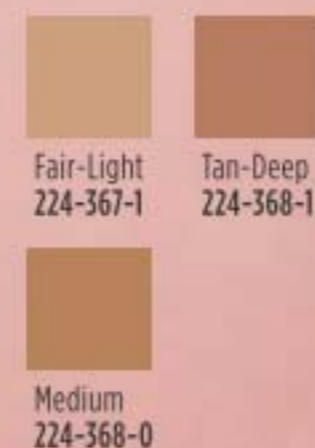

Helps camouflage as it corrects and brightens.

Corrector Brightening Perfector

Creamy veil of colour helps blur flaws and reduce the appearance of fine lines, dark circles and blemishes. Buildable sheer-to-medium coverage with a demi-matte finish. Talc/paraben/sulfate/alcohol/fragrance-free. 3.2 g
reg. 19.00
14.99