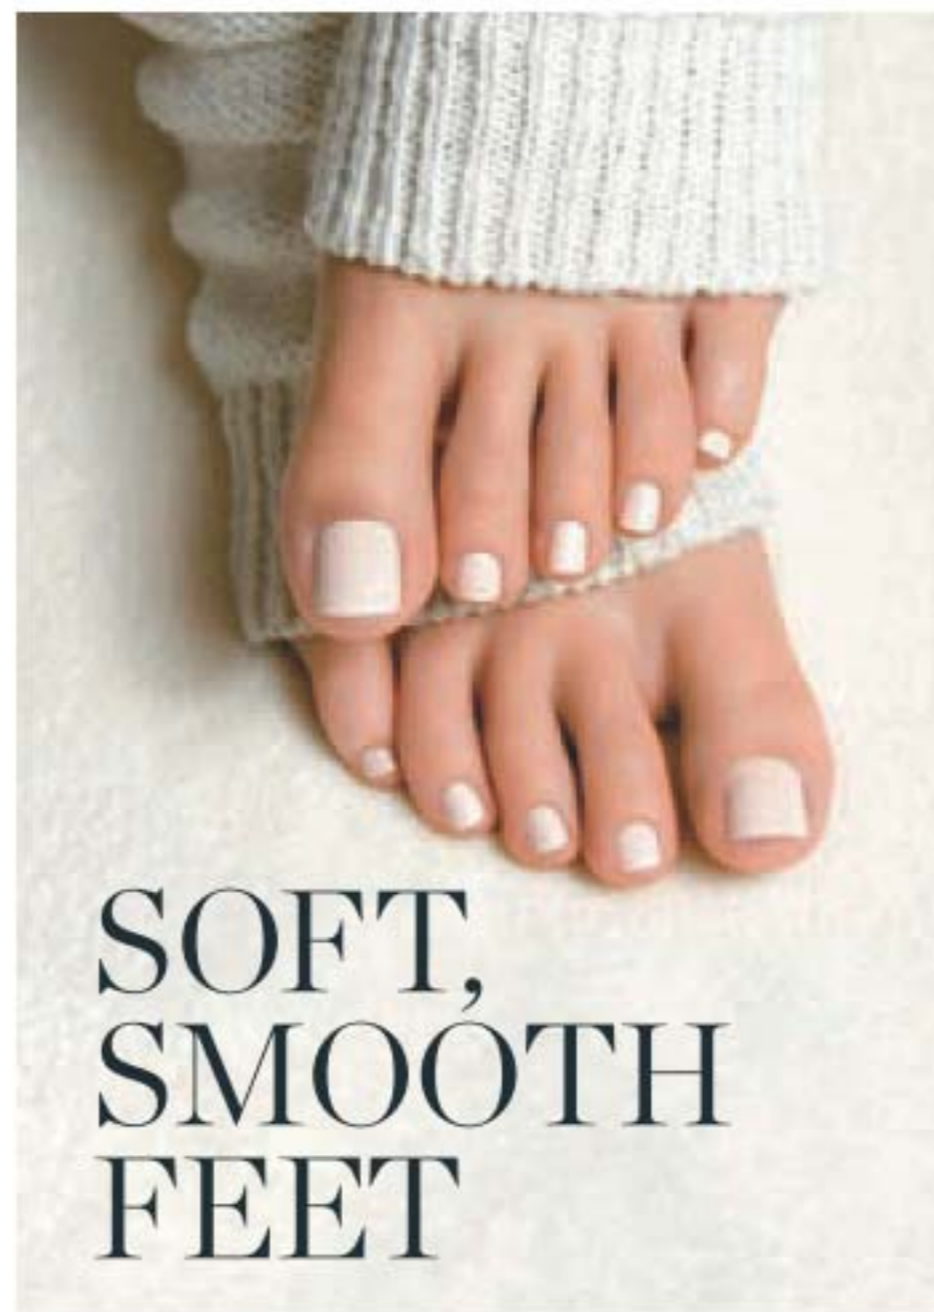

Use on damp feet in a back and forth motion to remove dry skin.

Waterproof Foot File
Polystyrene/sandpaper.
23 x 7 cm
224-580-1
6.99
limited quantities

DUAL SIDED coarse & fine

Curved wide paddle for easy use