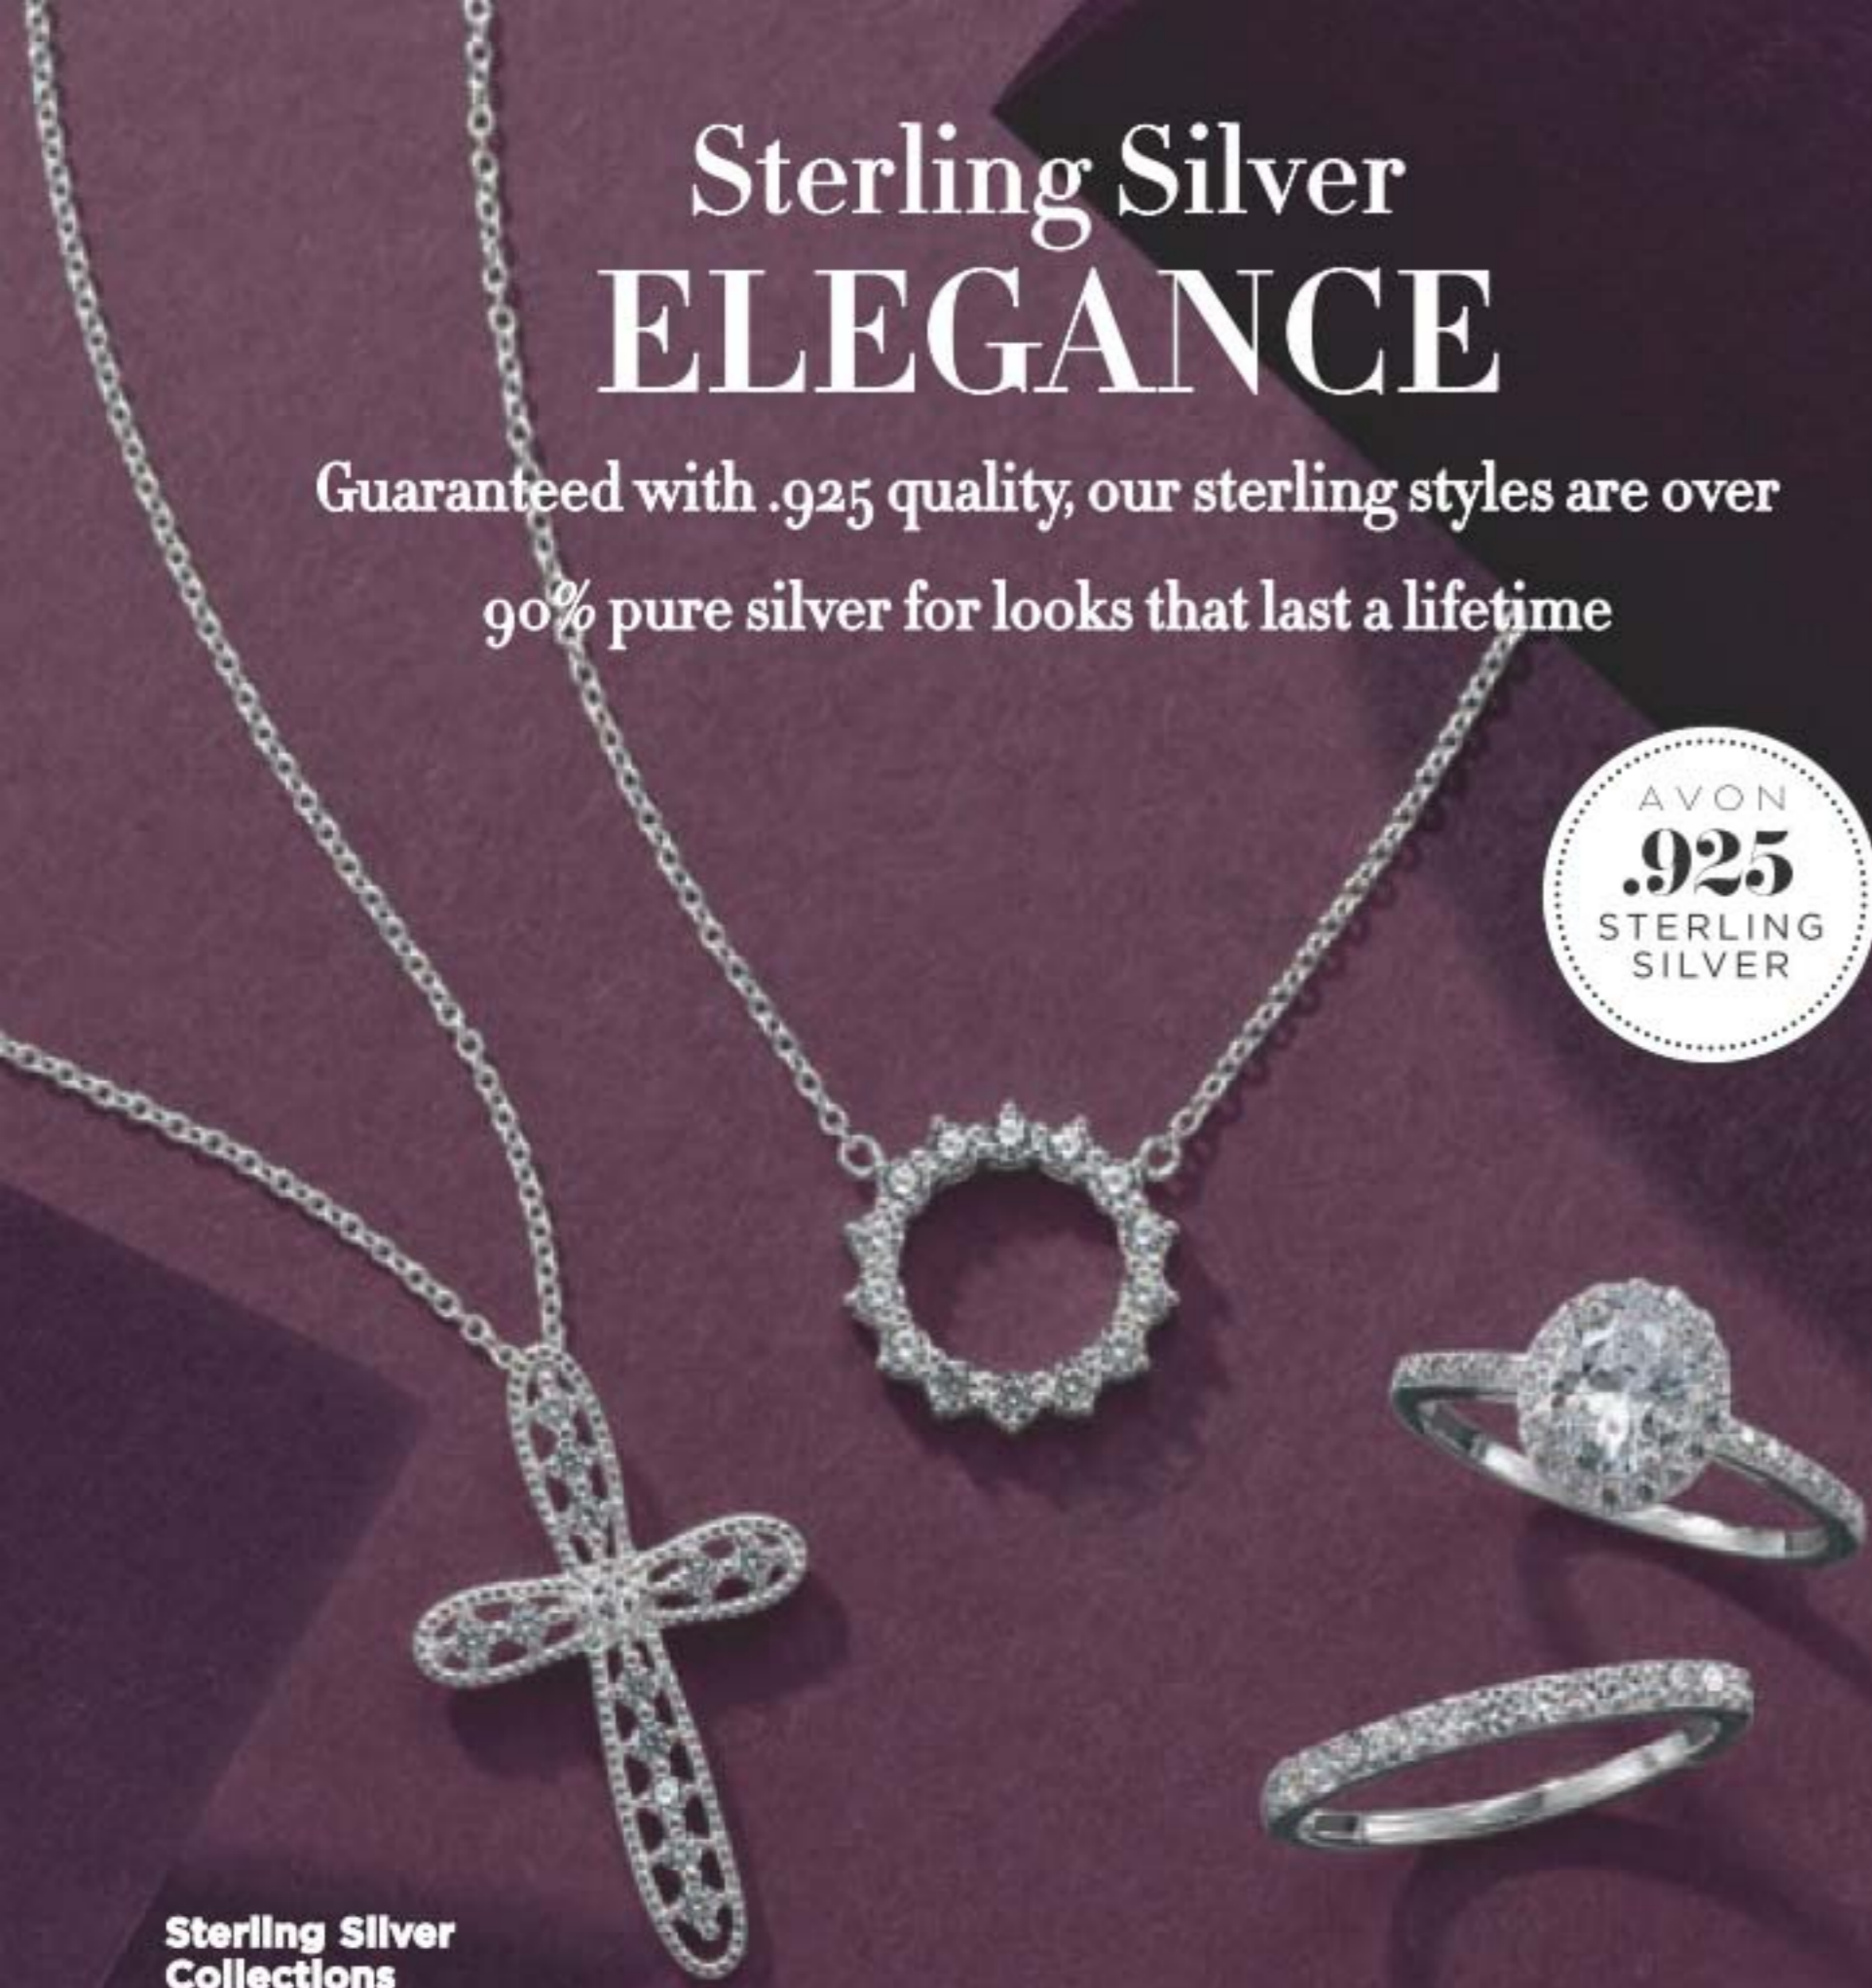

❖ **Glitter Snowglobe Watch**
Leather-like strap, 23 cm L. Silvertone case with stone bezels, 35 mm diam.
Red 225-622-4
Black 225-622-5
Purple 225-622-3
reg. 79.99
57.99 each

Sterling Silver ELEGANCE

Guaranteed with .925 quality, our sterling styles are over
90% pure silver for looks that last a lifetime