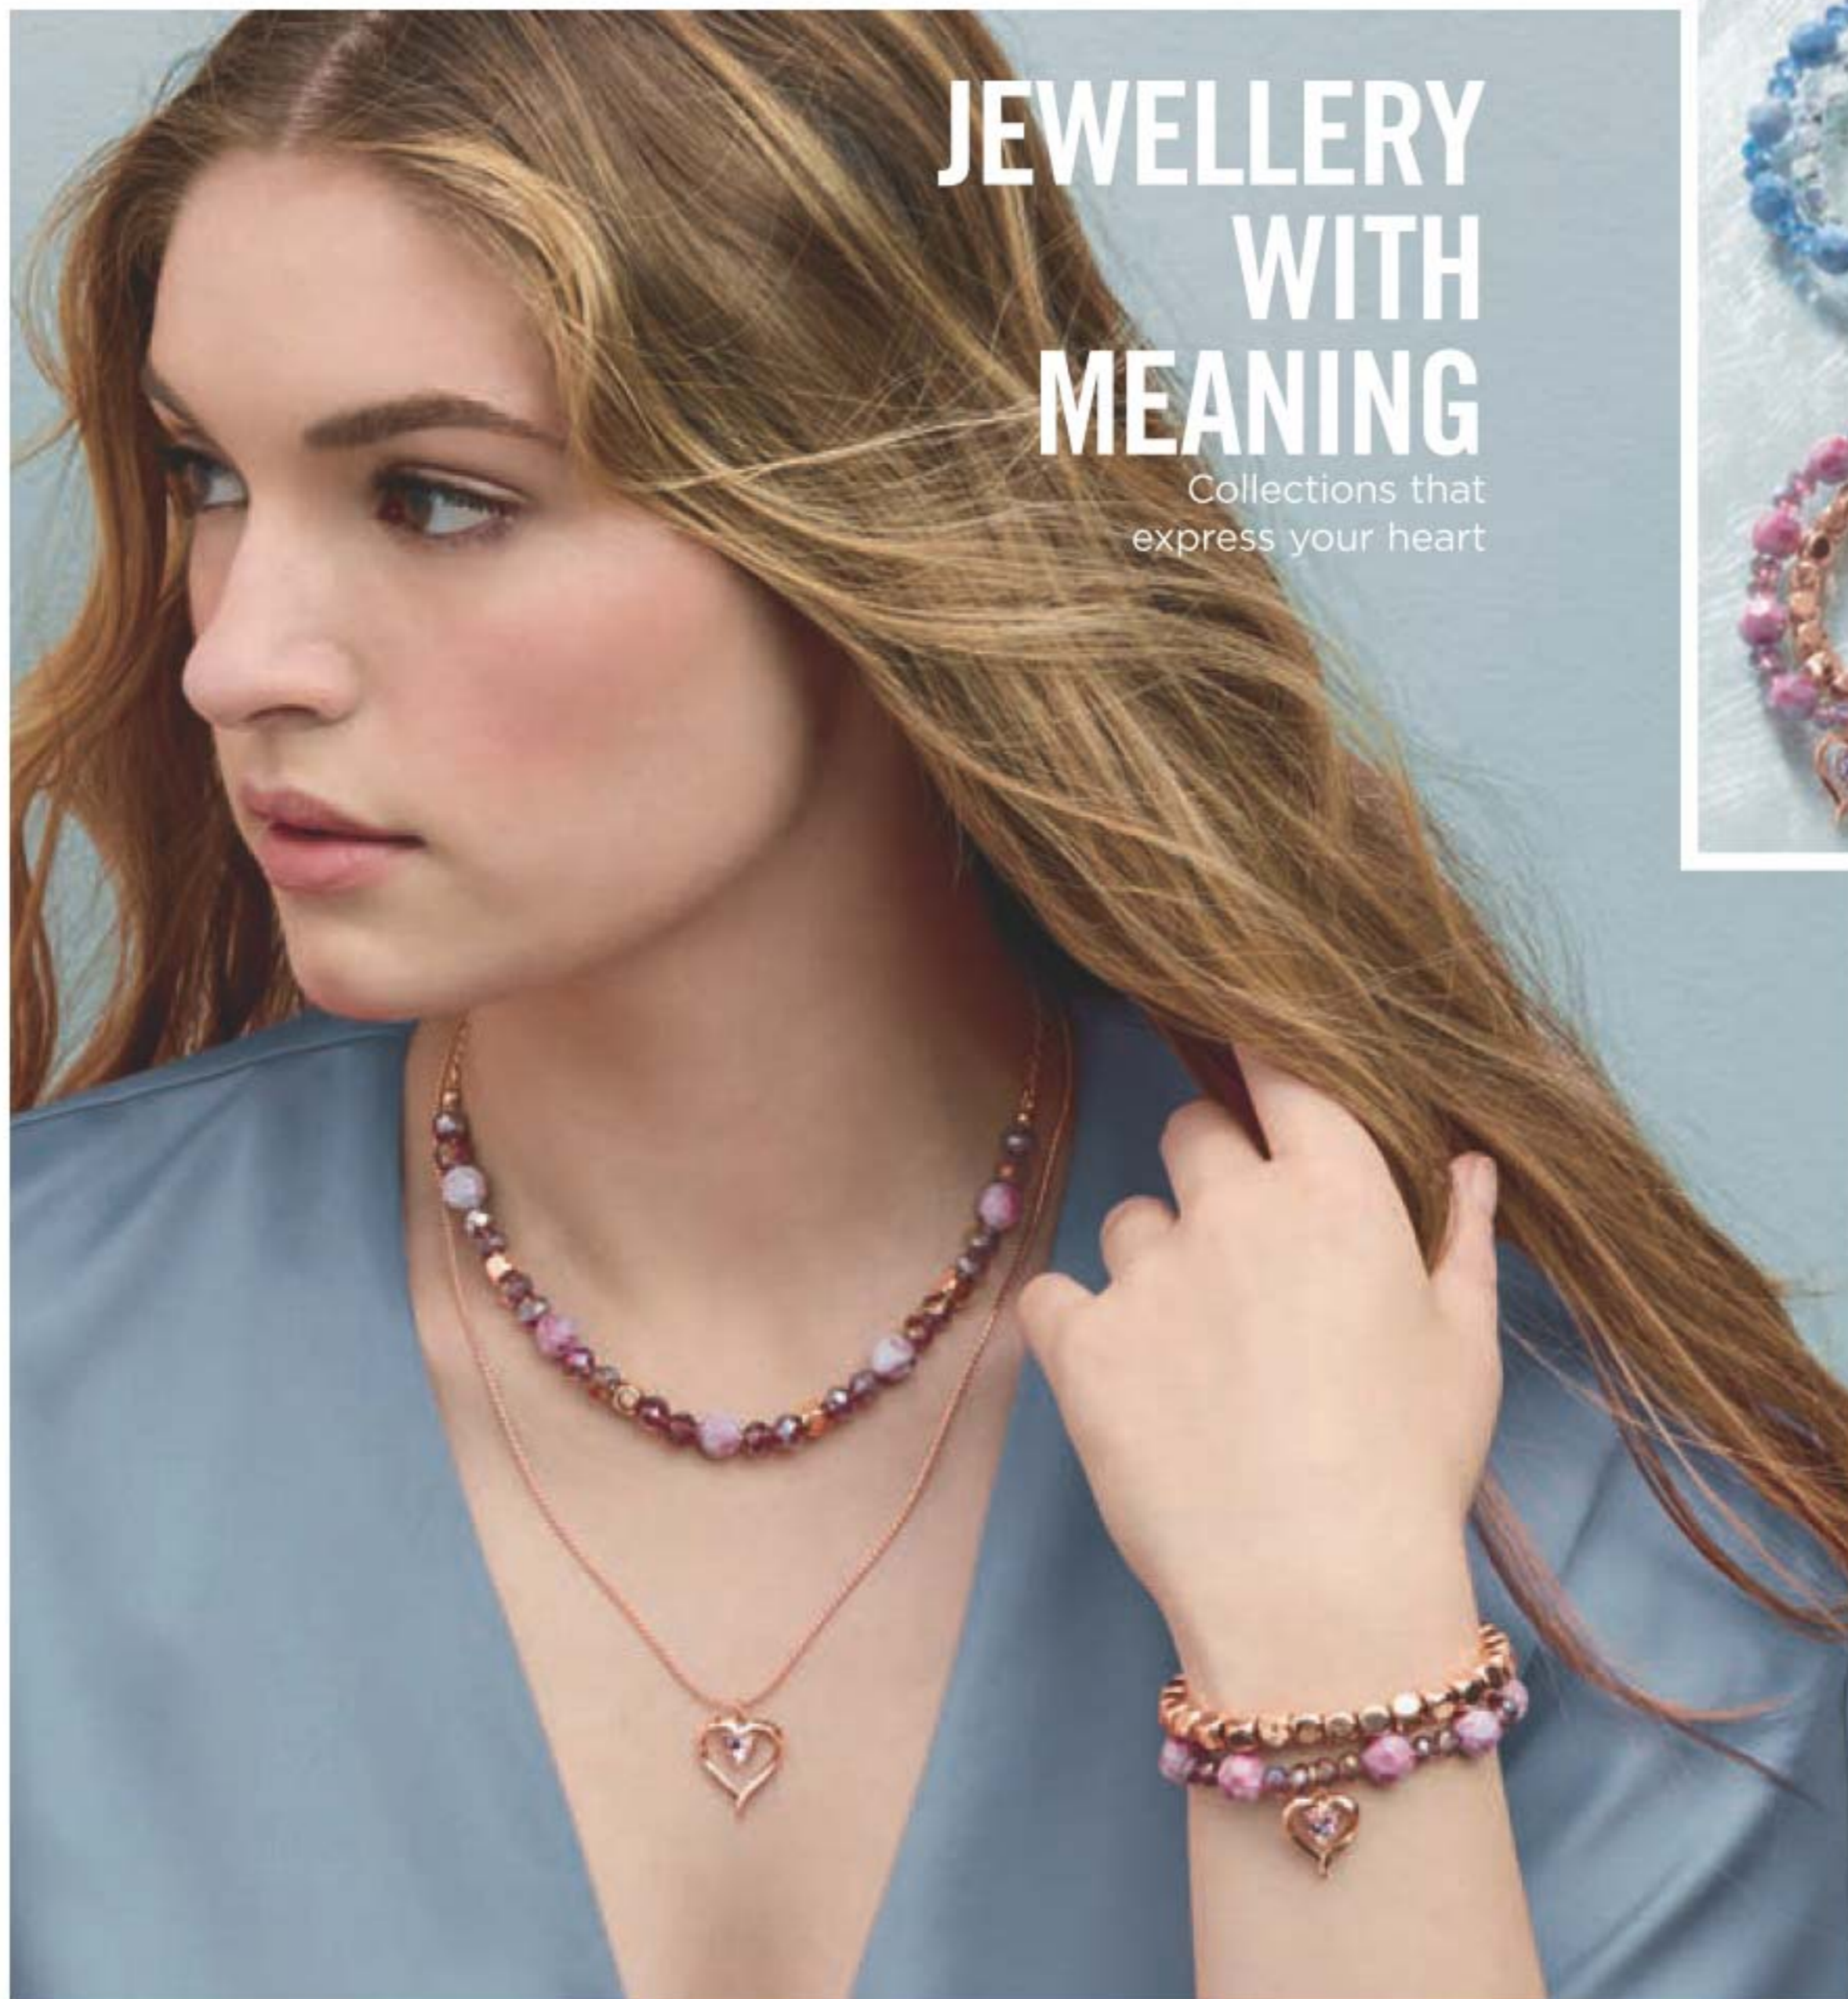

JEWELLERY WITH MEANING

Collections that express your heart

Key
225-623-9

Heart
225-624-0

NEW

Key to My Heart Collection
Layered sets. Key charm with blue beads/silvertone. Heart charm with purple beads/rose goldtone. Wing charm with white beads/goldtone.

Stretch Bracelet
Stretches to fit most. Charm, 2 cm L.
reg. 24.99
19.99 each set

Double Necklace Set
42 cm L with 9 cm extender.
reg. 24.99
19.99 each set