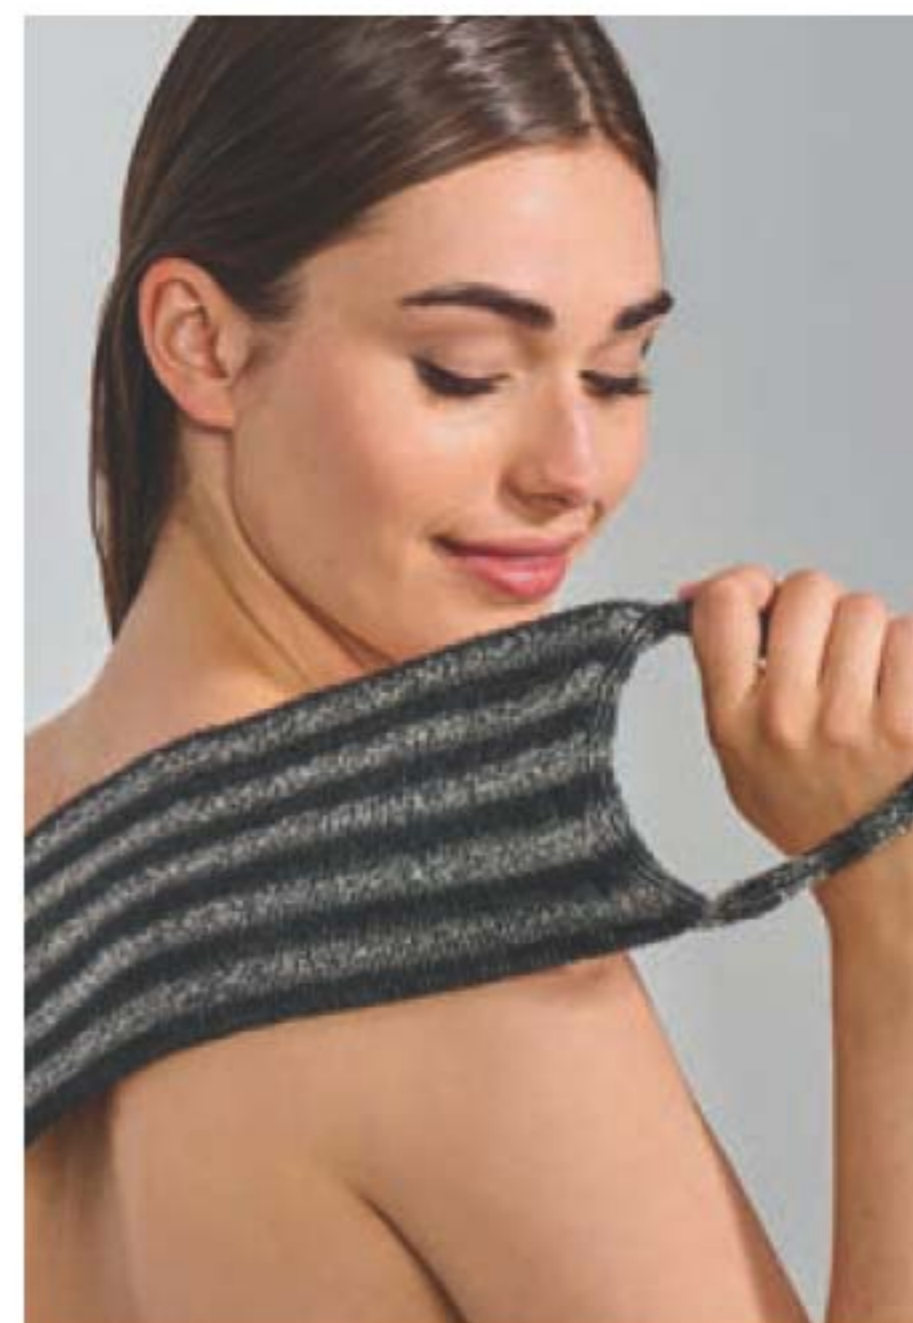

PAMPERING HAND CARE DUOS

scented luxury for hands

**Fresh Bergamot
& Wild Mint
Hand Cream**
75 ml
Hand Soap
300 ml
896-417-7

Value
29.00 each

**Cozy Vanilla &
Coconut
Hand Cream**
75 ml
Hand Soap
300 ml
896-417-8

**Sparkling
Grapefruit & Orange
Blossom
Hand Cream**
75 ml
Hand Soap
300 ml
896-417-6

HAND CARE DUOS 15.00 each

SPA ESSENTIALS

Reveal glowing skin!

Mesh Back Scrubber
Polypropylene/
polyethylene/polyester/
cotton. 90 x 30 cm
225-664-8
9.99
limited quantities

Use with
shower gel
or soap

Gently
exfoliates dead
skin cells

Long lotus wood
handle exfoliates
your back and
hard-to-reach areas.

Wooden Bath Brush
Hanging cord keeps
the brush within easy
reach. Wash with soap
and water, hang to dry
between each use. Boar
hair bristles/lotus wood
handle/polypropylene
cord. 35 cm L x 7 cm W.
222-552-3
10.99
limited quantities

A quick and easy way
to relax any time -
just let the flexible,
smooth-tipped wires
massage your scalp.

Head Massager
Aluminium/stainless
steel/resin/iron.
9 cm W x 24 cm H.
223-229-2
6.50
limited
quantities

Give yourself
a head
massage