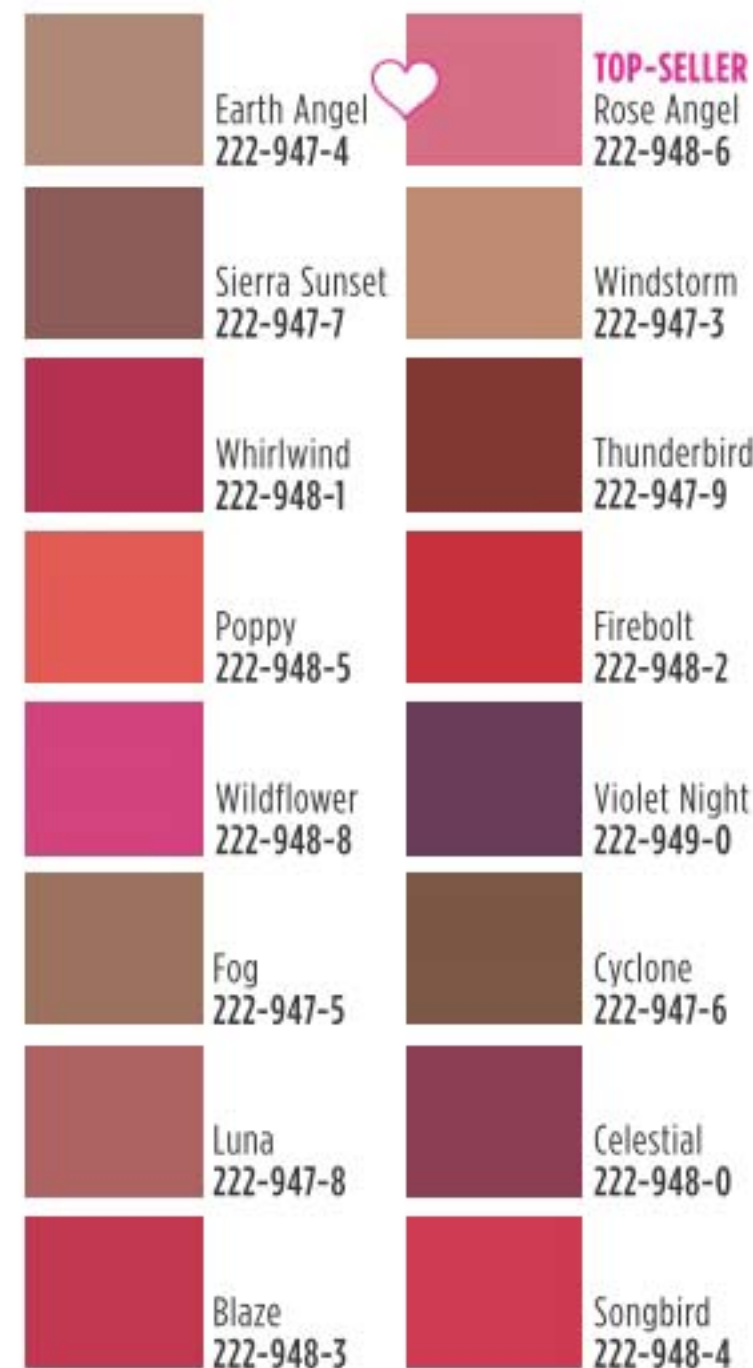

DISCOVER YOUR LIPSTICK FORMULA AND SHADE AT AVONLIPMATCH.CA

fmg GLIMMER

Punched up colour

Satin Lipstick
Lightweight, smooth and creamy formula. Infused with antioxidant pomegranate extract. Buildable medium-to-full coverage. Soft satin. 3 g
reg. 16.00
12.99