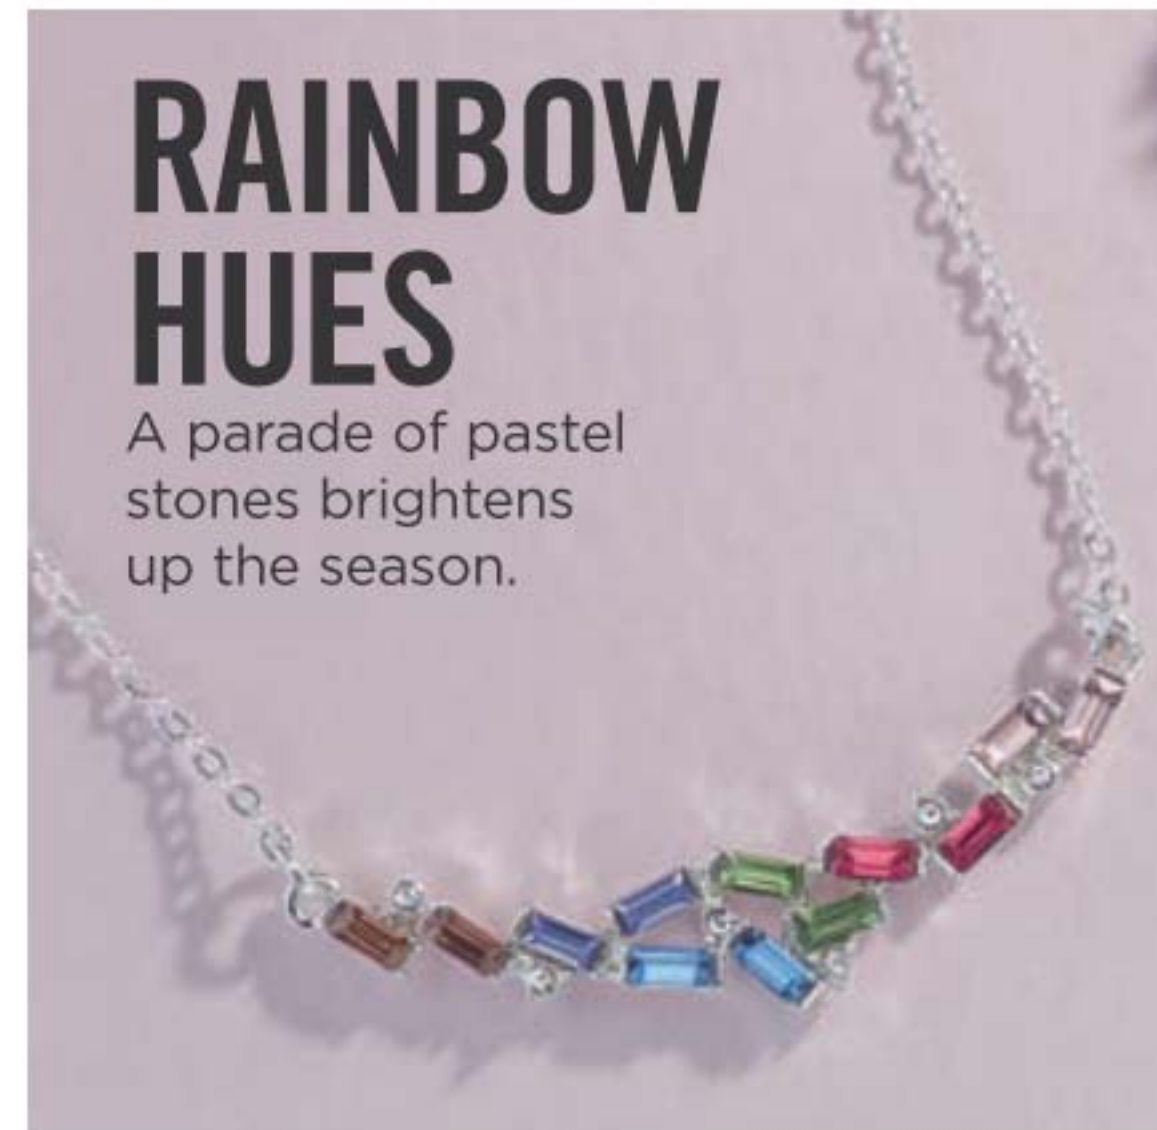

RAINBOW HUES

A parade of pastel stones brightens up the season.

NEW

Radiant Rainbow Collection

Multi-coloured baguette faux stones set in silvertone.

Necklace

42 cm L with 9 cm extender. **225-786-5**
reg. 24.99
19.99

Ear Crawler Earrings

Pierced, 2 cm L.
225-786-3
reg. 14.99
11.99

Ring

6 **225-785-9**
8 **225-786-0**
10 **225-786-1**
reg. 18.99
14.99

Earring Pack

6-pair pack of pierced hoops and studs. Hoops, 1 cm L. **225-786-4**
reg. 28.99
21.99 THE PACK

Stretch Bracelet

Stretches to fit most.
225-786-2
reg. 28.99
21.99