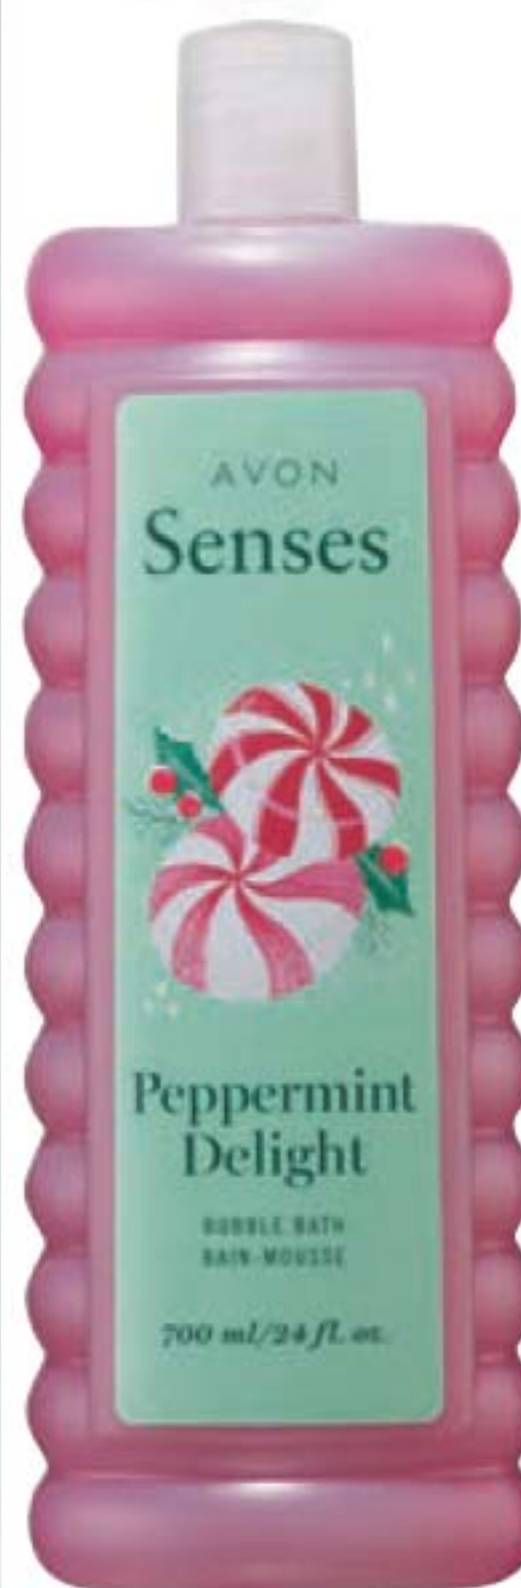

Skin So Soft Shower Gel

150 ml
Original
107-681-0
Soft & Sensual
107-743-5

reg. 12.00
5.99 EACH

Revive and refresh in a tubful of softly scented bubbles

Sensitive Skin
109-282-4

Peppermint Delight
223-203-7