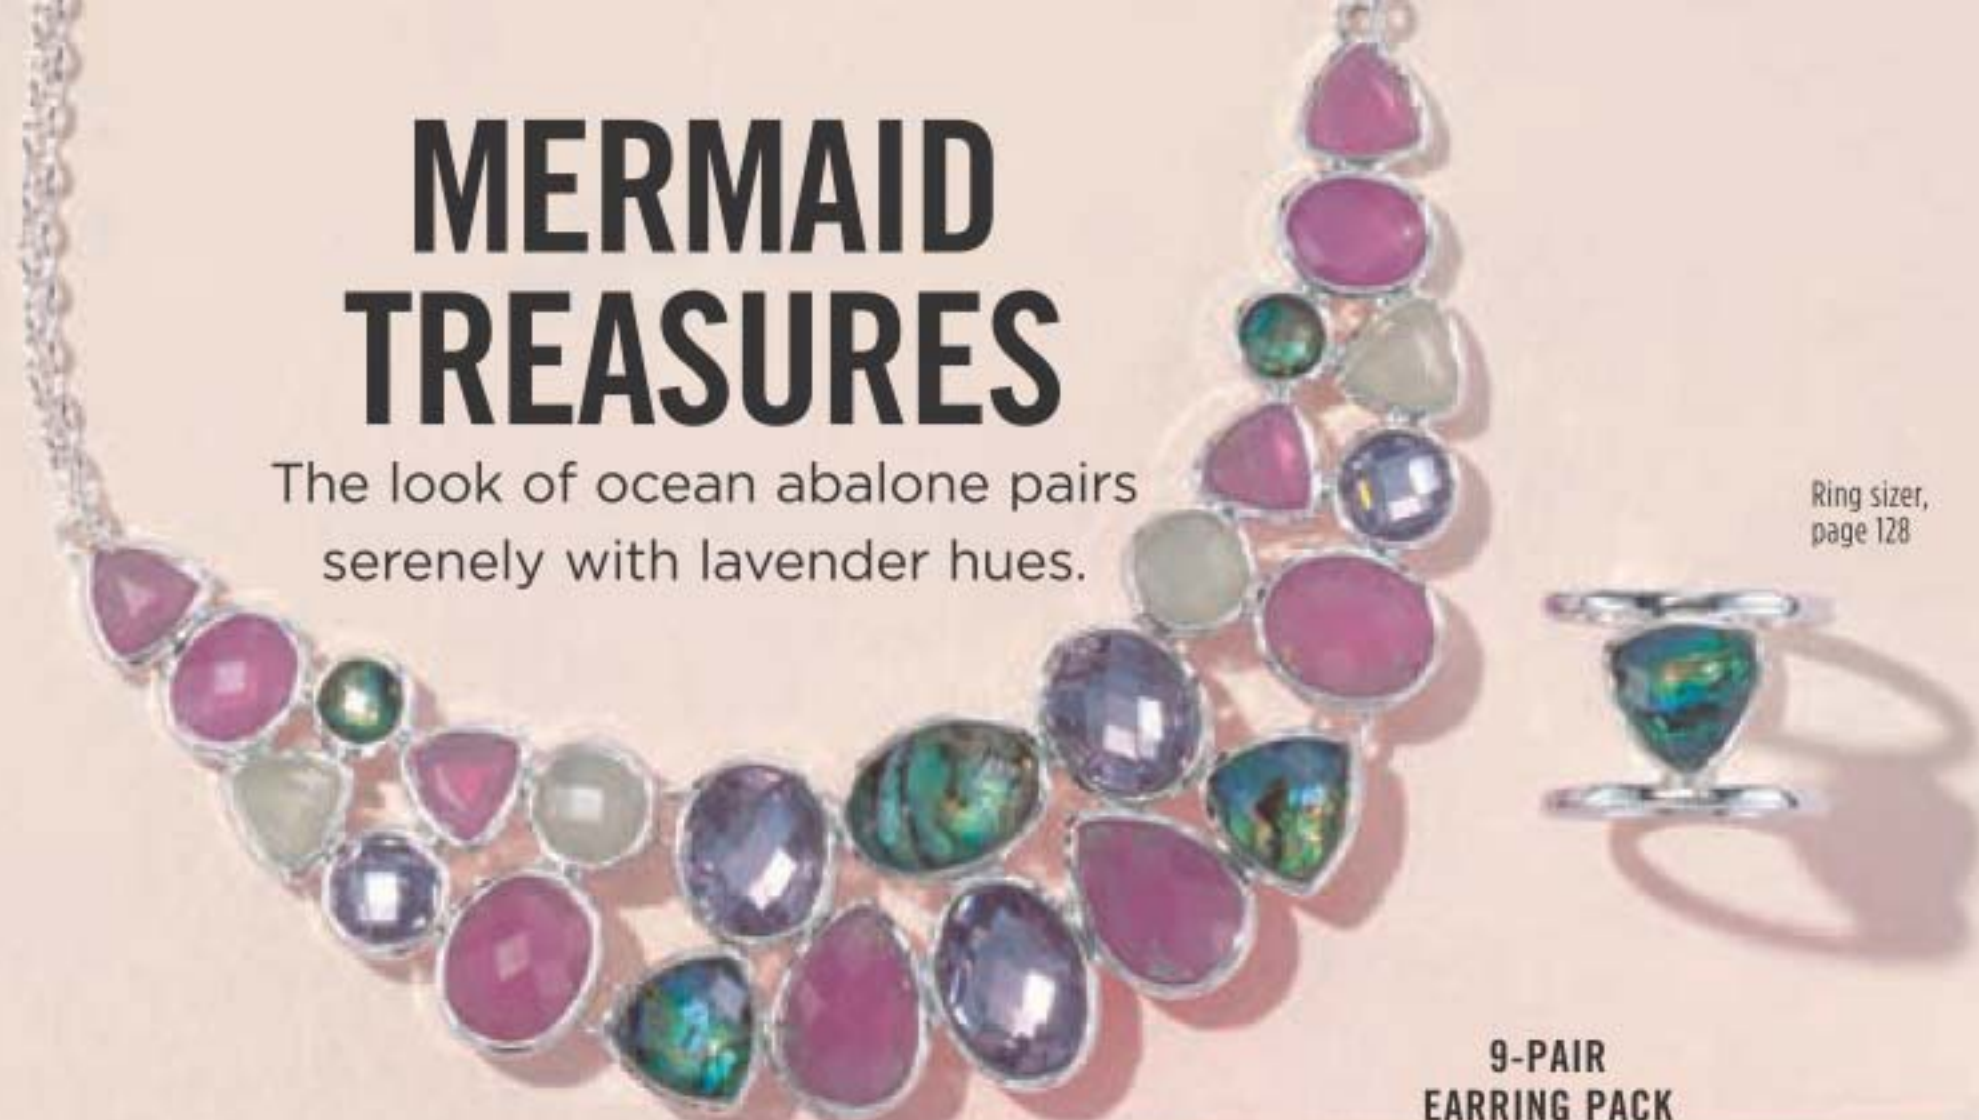

MERMAID TREASURES

The look of ocean abalone pairs serenely with lavender hues.

Ring sizer, page 128

9-PAIR EARRING PACK