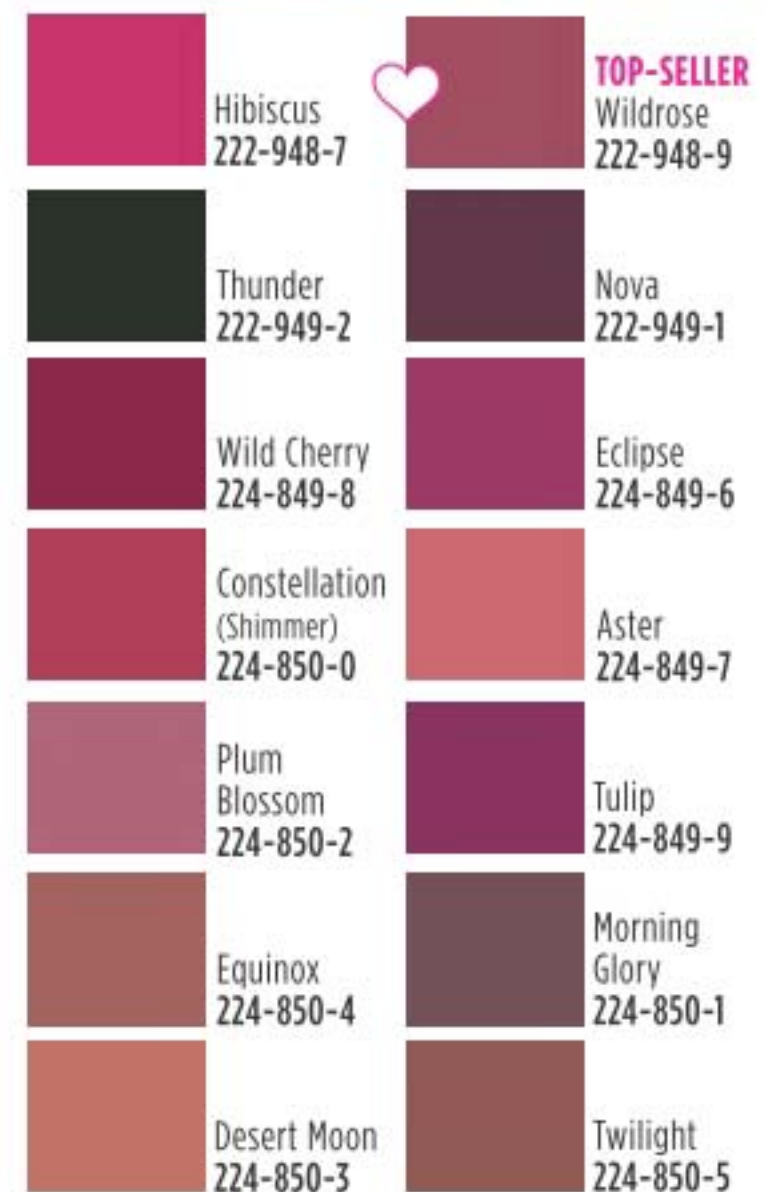

DISCOVER YOUR LIPSTICK FORMULA AND SHADE AT AVONLIPMATCH.CA

fmg GLIMMER

Punched up colour

Satin Lipstick
Lightweight, smooth and creamy formula. Infused with antioxidant pomegranate extract. Buildable medium-to-full coverage. Soft satin. 3 g
reg. 16.00
12.99