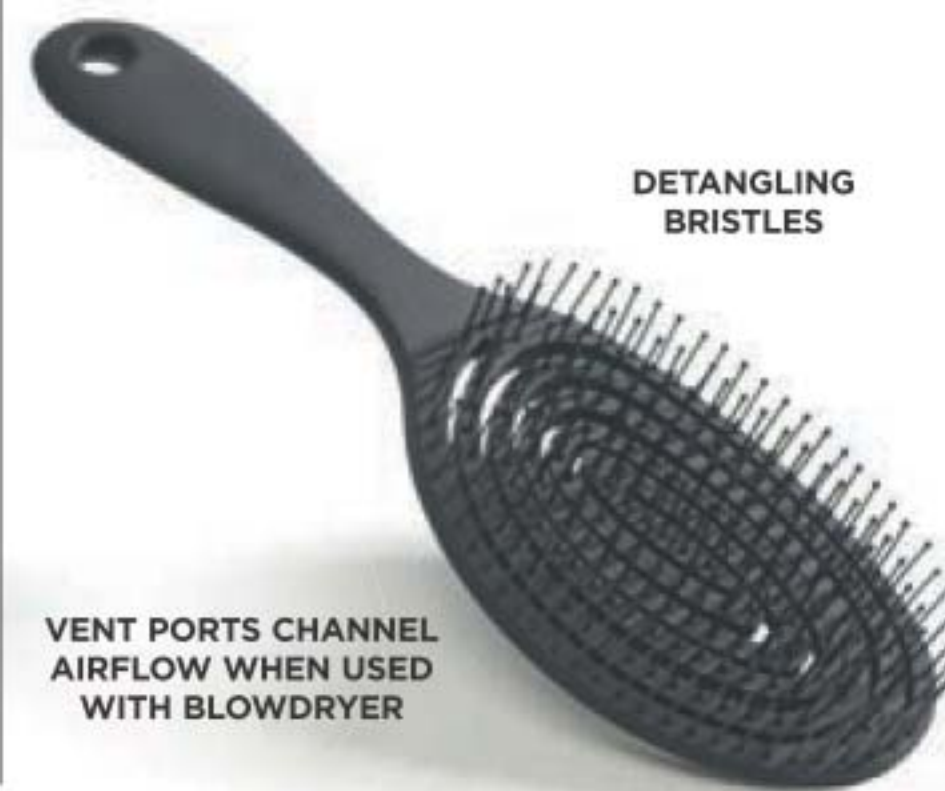

DETANGLING BRISTLES

VENT PORTS CHANNEL AIRFLOW WHEN USED WITH BLOWDRYER

Vented Circle Brush

Specially designed vent ports work to channel airflow when used with a blow dryer. ABS/nylon. 13 x 10 x 3 cm.

223-973-6
10.99
LIMITED QUANTITIES