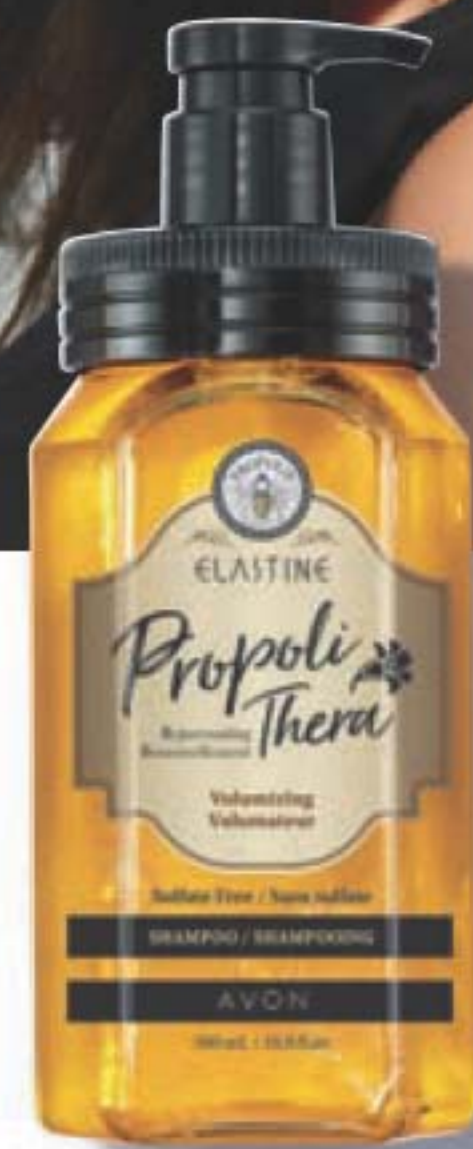

E

E. Rejuvenating Volumizing
Adds weightless volume and enhances texture to make hair look fuller, thicker and stronger. 500 ml
Shampoo 222-244-8
Conditioner 222-244-9
reg. 26.00
22.49 EACH OR...