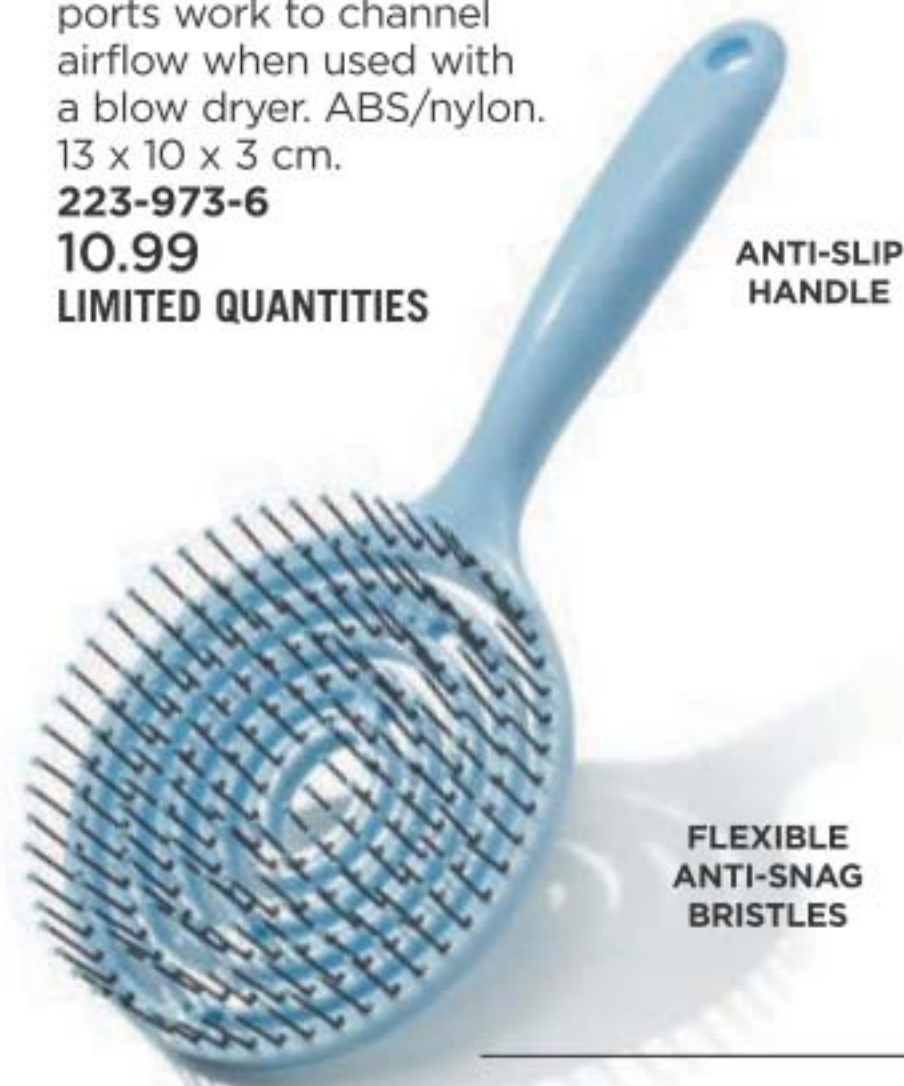

ANTI-SLIP HANDLE

FLEXIBLE ANTI-SNAG BRISTLES

Flexible Curling Rods

Black. Can be worn overnight. Polypropylene/foam/polyurethane/iron. **225-664-9**

12.99
SET OF 12
LIMITED QUANTITIES