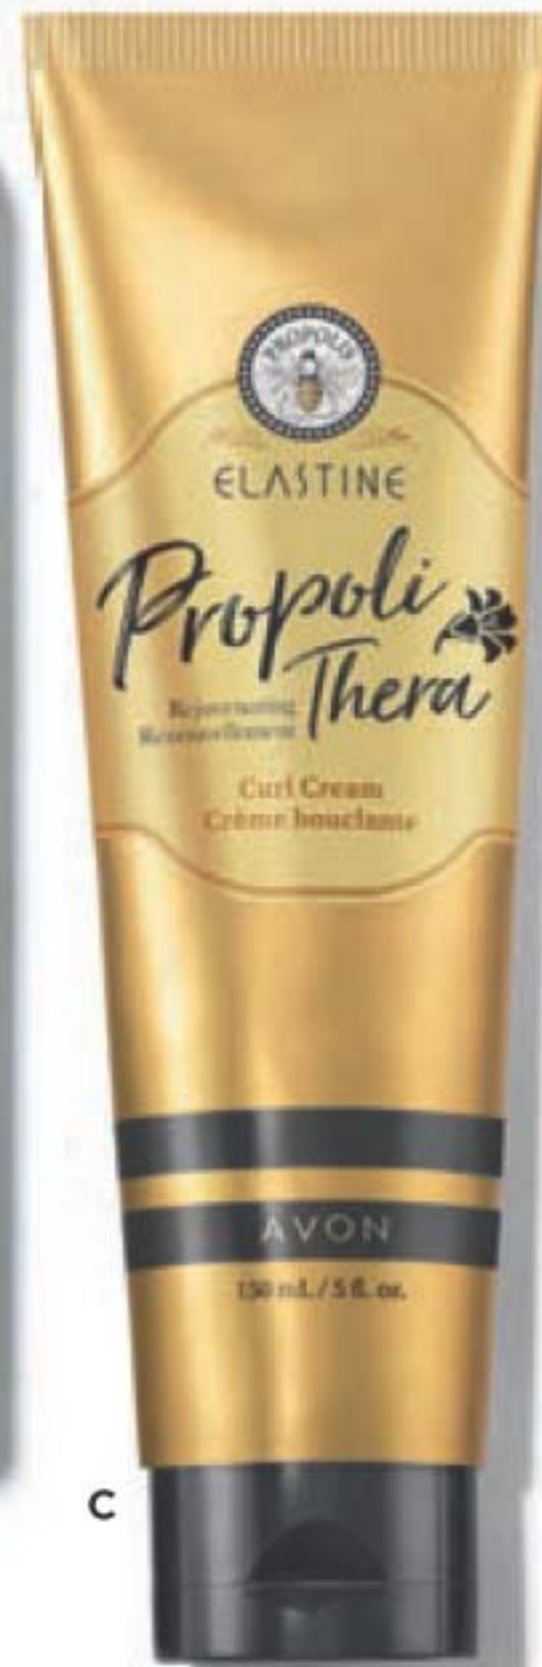

A. Volume Spray

Adds weightless volume and lustrous texture to thinning hair. 200 ml
222-551-3
reg. 27.00
21.00 OR...

A

B. Volumizing Mousse

Enhances elasticity and minimizes breakage for a flexible hold. Protects against heat, so it's perfect for blow-drying. 142 g
222-551-4
reg. 27.00
21.00 OR...

B

C. Curl Cream

Rich hydration for bouncy, defined curls. Reduces frizz for a smooth, healthy-looking shine. 150 ml
222-551-0
reg. 27.00
21.00 OR...

C

D

E

D. Leave-In Conditioner

Hydrates and nourishes dry hair, infusing it with rich lustre. 240 ml
222-551-1
reg. 27.00
21.00 OR...