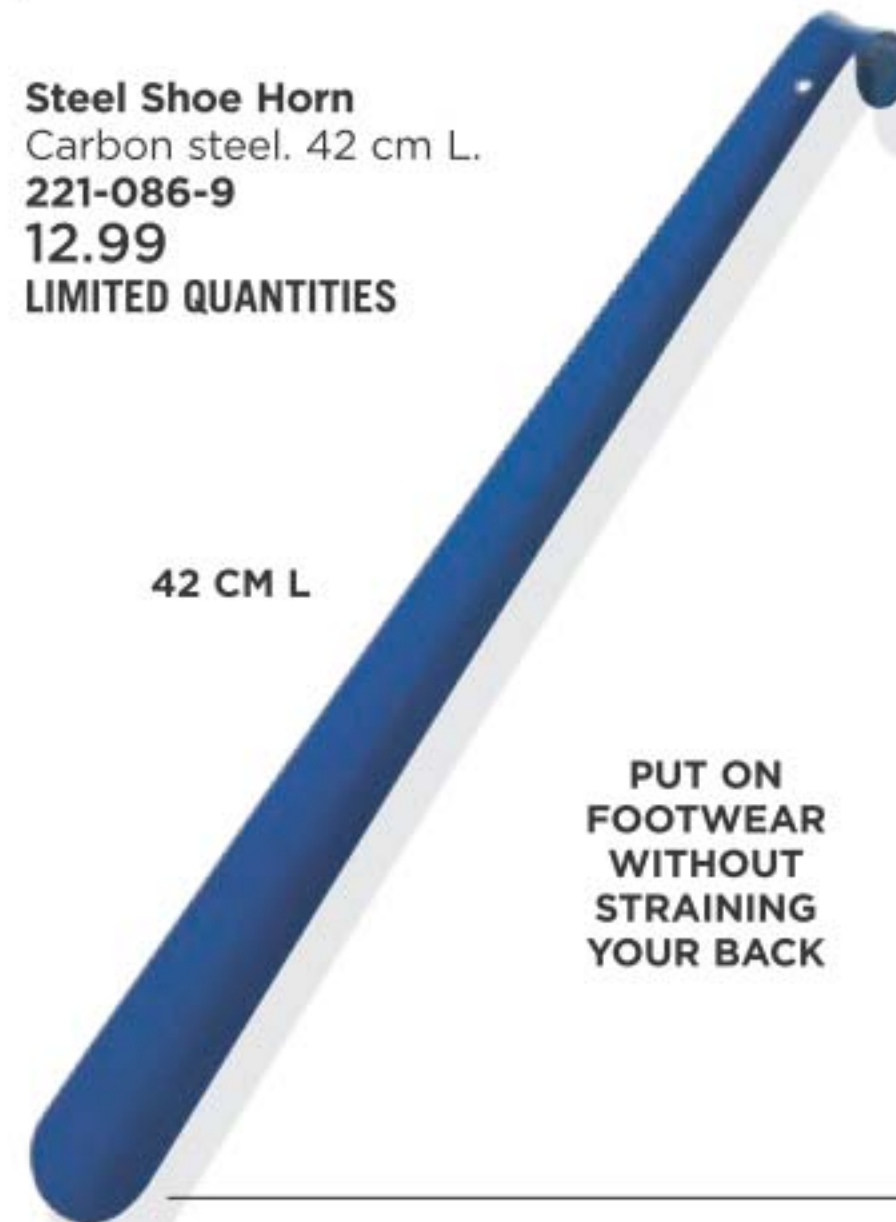

EFFECTIVELY REMOVES DRY AND HARD SKIN

SILICONE LOOP FOR HANGING

Callus Remover
ABS/rubber/stainless steel. 27 x 7 cm. **222-621-7**
12.99
LIMITED QUANTITIES

LONG ERGONOMIC HANDLE

Steel Shoe Horn
Carbon steel. 42 cm L. **221-086-9**
12.99
LIMITED QUANTITIES