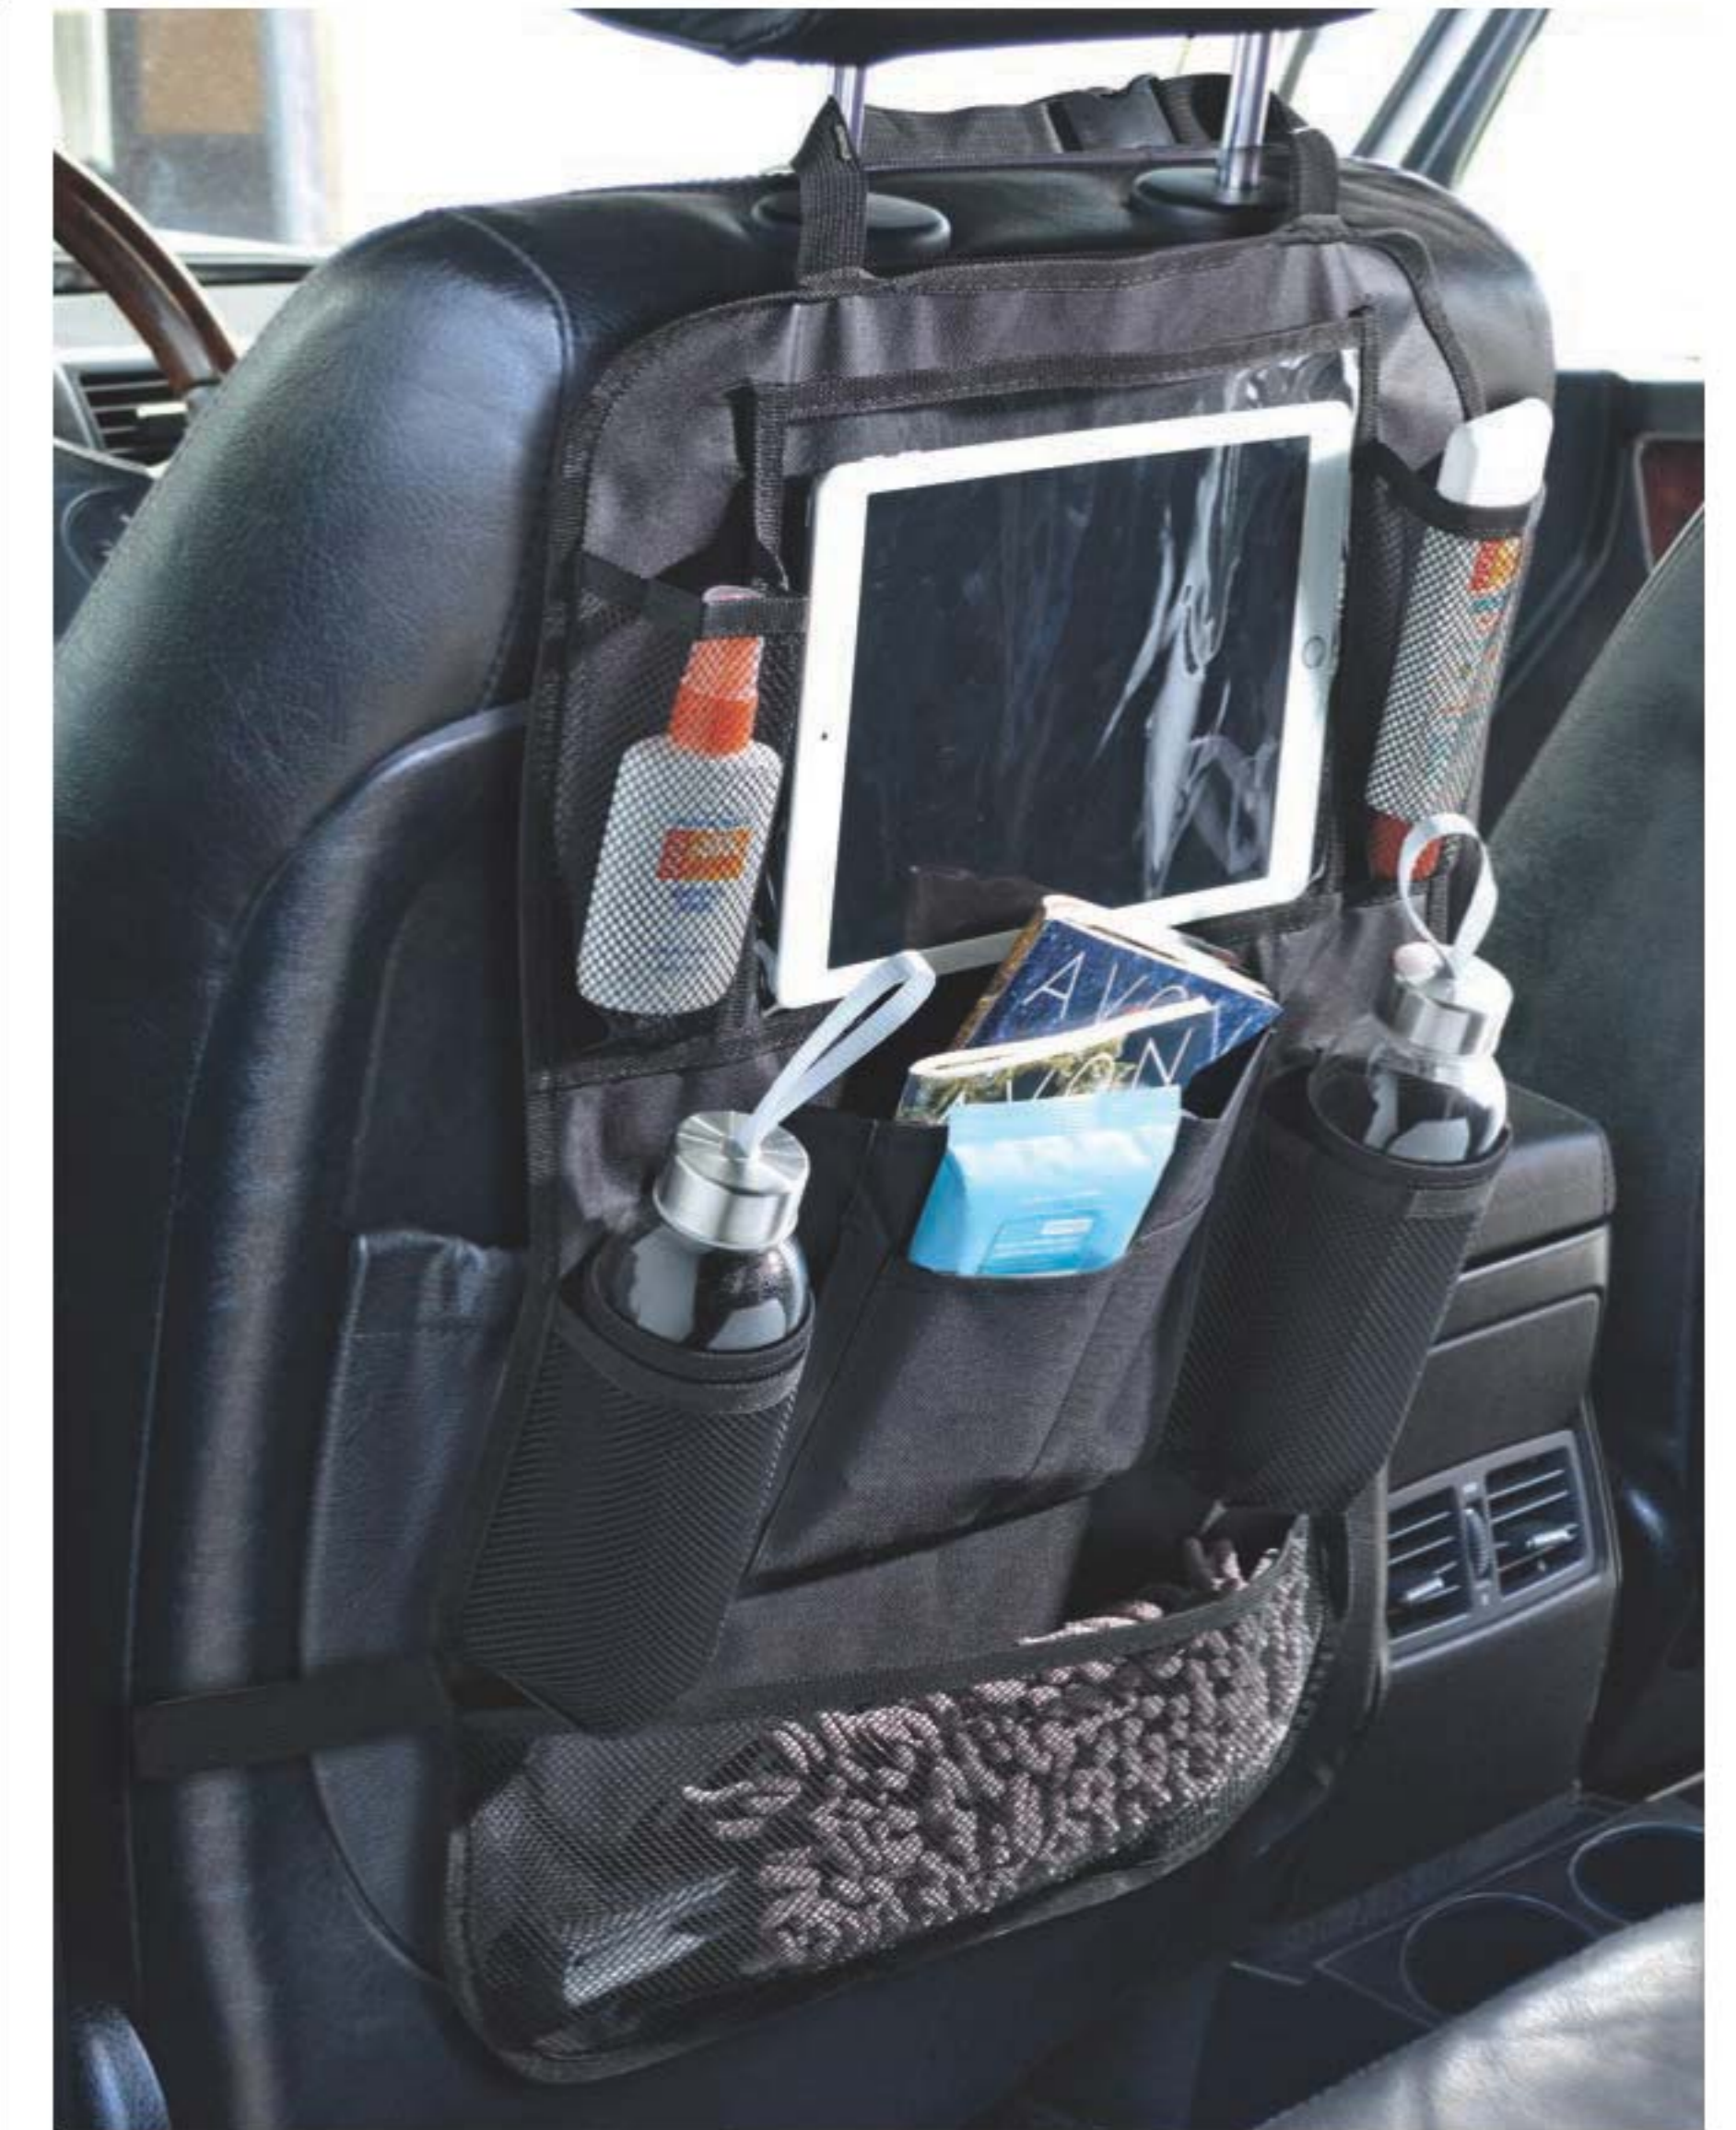

FOR LIFE'S LITTLE MESSSES

❖ **Eraser Sponge 3-Pack**
Just add water! Cuts through grease, soap scum and permanent marks without the scrubbing. Use in kitchen and bathroom and on walls, doors, floors, shoes, car and more. Textured side for tougher marks. Each, 4 1/4" x 3" x 5/8" H. Melamine. Imported. **149-373**
reg. $4.99
$3.99 the pack of 3

❖ **Non-Scratch Scrub Sponge 3-Pack**
Dual-sided: non-scratch scrubber scours to remove stains, dirt and grime fast and safely, even on non-stick cookware; super-absorbent sponge to pick up spills. S-shape design for a comfortable hold. Each, 4 1/2" L x 3" W x 3/4" H. Cellulose. Imported. **149-369**
reg. $7.99
$5.99 the pack of 3

❖ **Homestar Mop Stick**
Easy-grip handle. Head size: 9 7/8" L x 3 7/8" W. Handle: 39 1/2" L x 5/8" diam. Plastic/EVA/aluminum. Imported. **686-541**
reg. $19.99
$14.99

❖ **Car Cell Phone Holder**
Universal mounting on dash or window. Easy lock/release for quick mount/removal. Reusable suction cup for a powerful hold. 360° rotation for landscape or portrait viewing. Holds all phones/cases from 2" W to 3 1/2" W. 5 3/4" H x 2 1/2" W x 4 3/8" D. Extends to 8 1/2" H. Plastic. Imported. **017-954**
reg. $16.99
$12.99

❖ **Microfiber Car Duster**
Lint-free interior dusting with soft, deep pile chenille. Compact size for easy storing. Comfort-molded handle. 13" L x 2 5/8" W x 1 5/8" D. Plastic/polyester. Imported. **017-969**
reg. $11.99
$8.99

❖ **Backseat Car Organizer**
Nine-pocket backseat organizer protects seats from scratches, spills, scuff marks and more. Quick-release, adjustable top and bottom straps. Water-resistant fabric for easy cleaning. Tablet pocket with clear touch-screen viewer window fits up to 10" tablet. 16" L x 24" H. Polyester. Imported. **017-988** reg. $25.99
$19.99