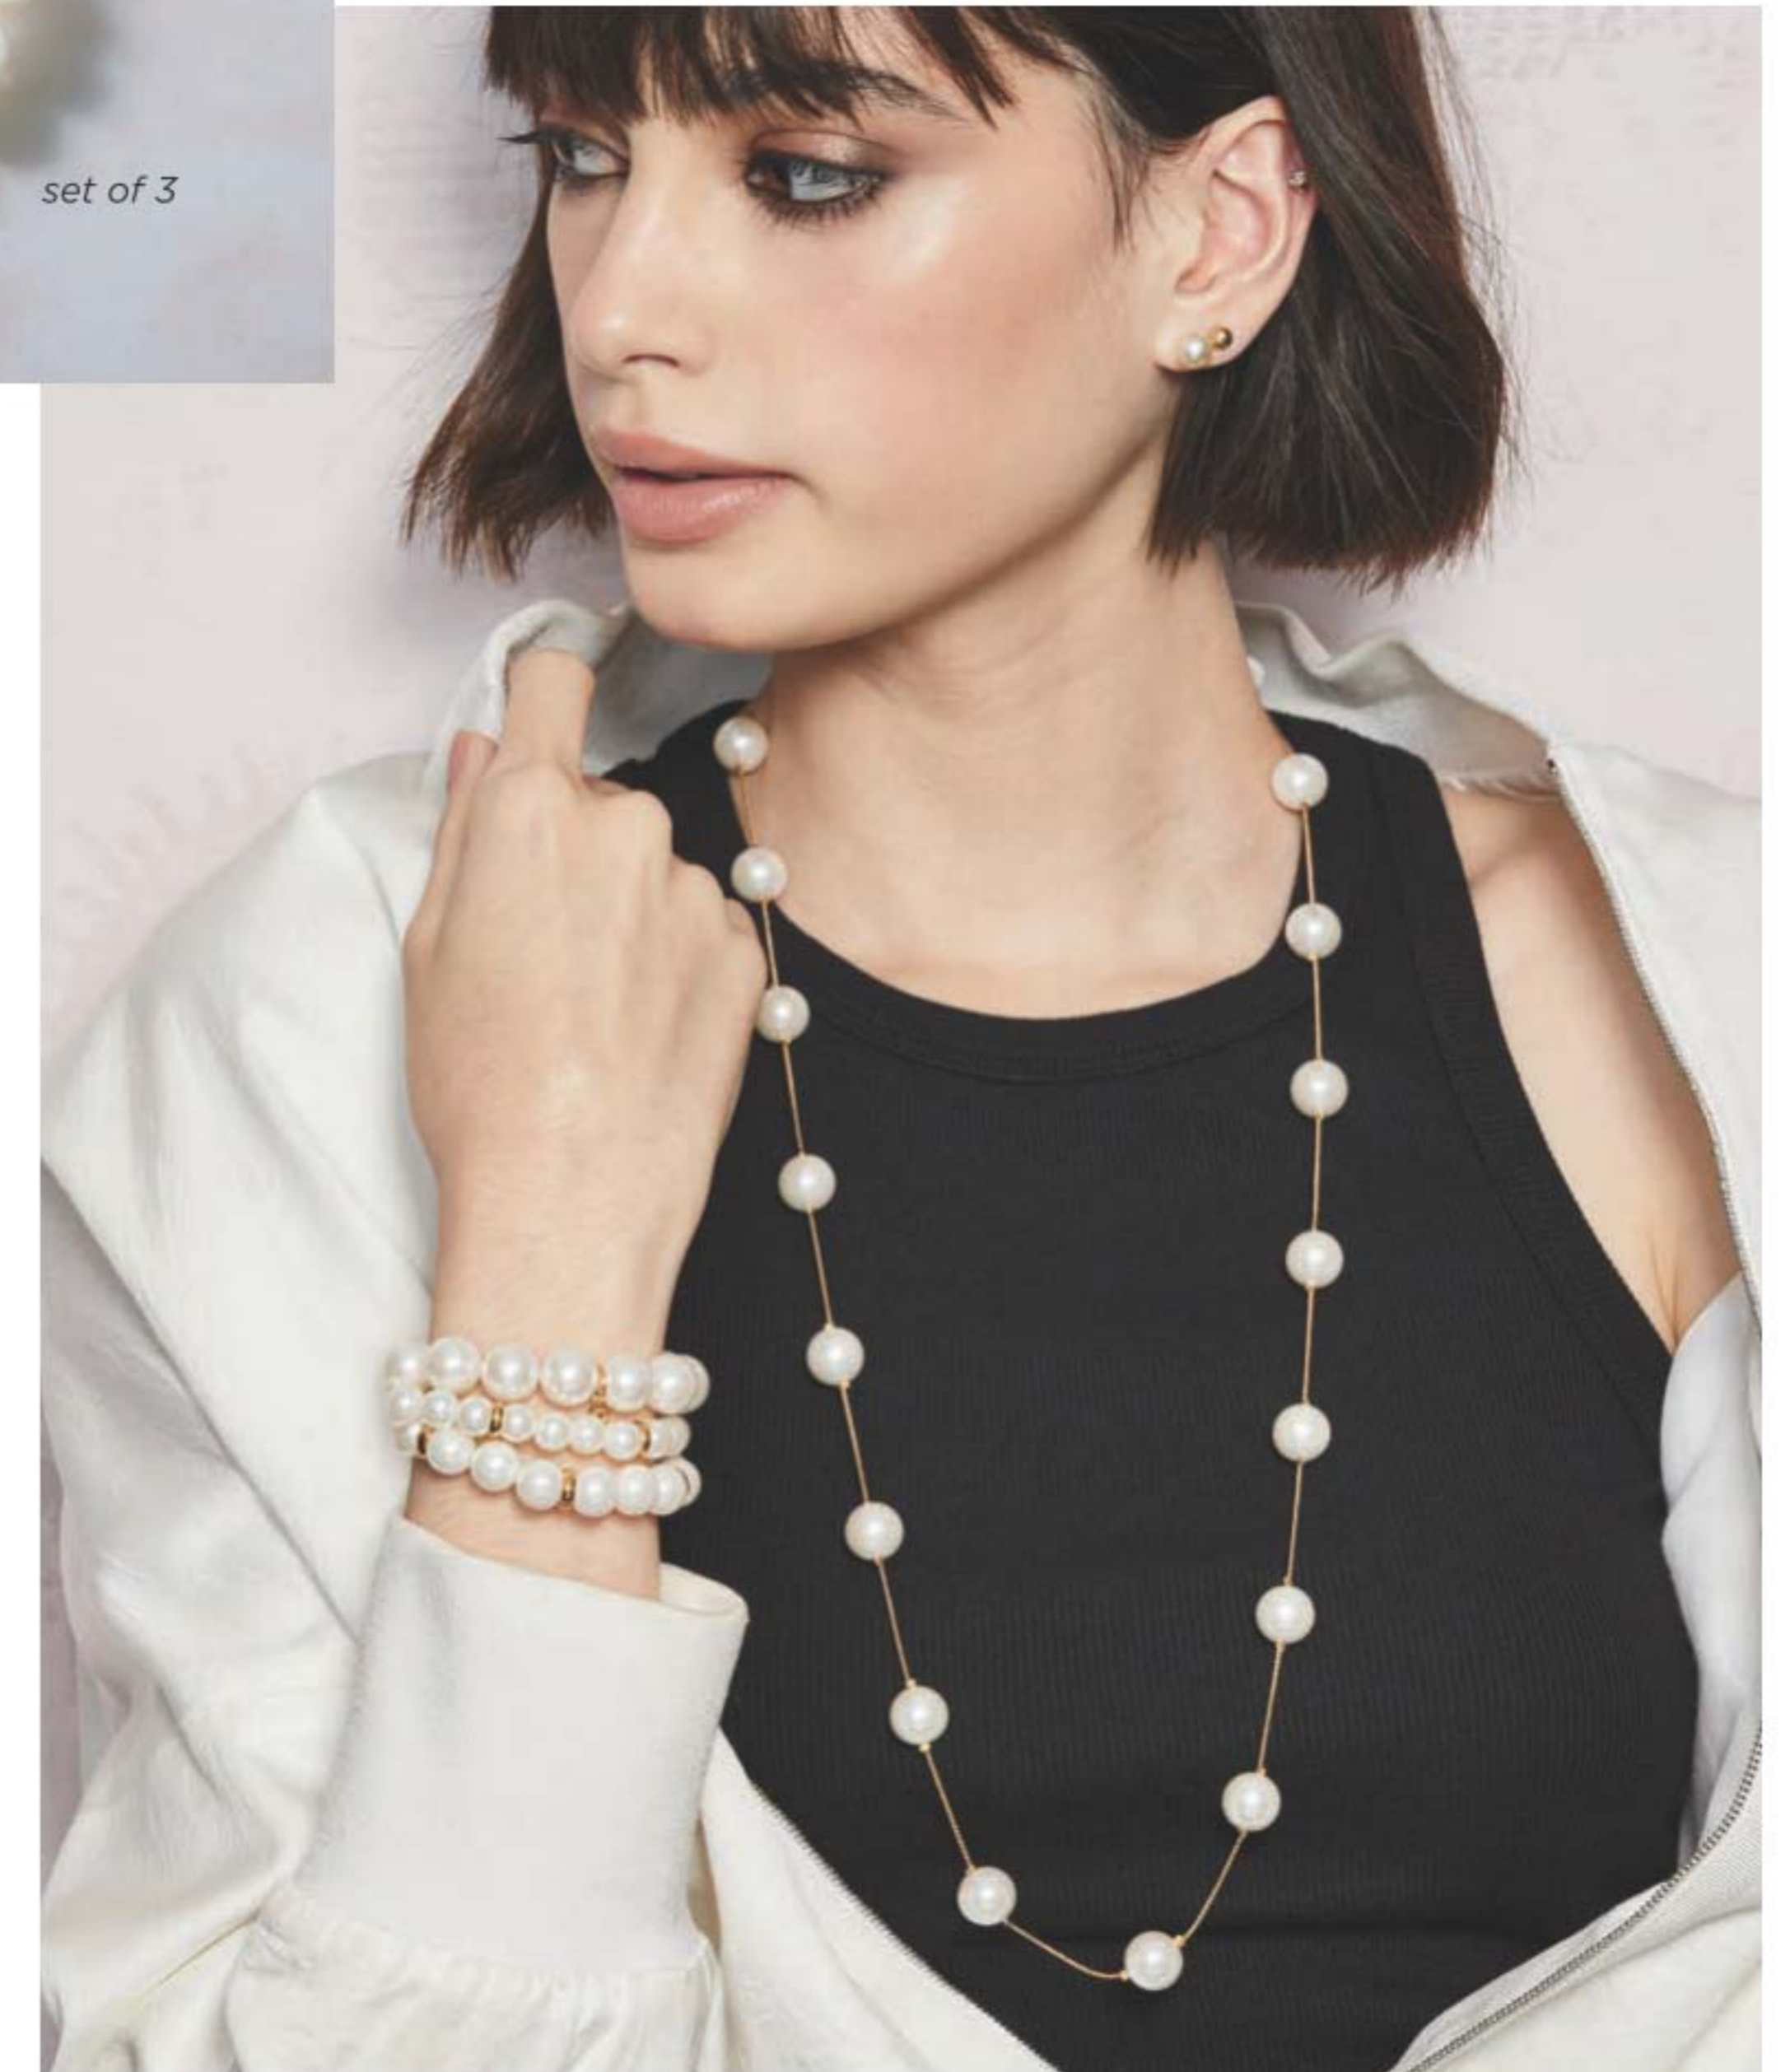

Stretch Bracelet Set
Set of three peach-mix color stretch beaded bracelets with goldtone metal spacers and a CZ accent charm. Stretches to fit most.
422-417
reg. \$16.99
\$12.99 the set

Cocktail Ring
Faceted bead, approx. 1" L.
6 **422-311**
8 **422-330**
10 **422-379**
reg. \$13.99
\$10.99

Beaded Teardrop Hoop Earrings
With CZ accent stones. 2 1/4" L drop. Pierced.
422-201
reg. \$16.99
\$12.99

set of 3

set of 3

pack of 15 pairs

Always Pearly Collection
The look of pearls set in goldtone.

Stretch Bracelet Set
Set of three with goldtone spacers and accent CZ charm. Stretches to fit most.
422-489
reg. \$16.99
\$12.99 the set

Delicate Violet Collection
The look of purple gemstones set in silvertone with sparkling accent stones.

Y Necklace
16 1/2" L with 3 1/2" extender.
Pendant, approx. 1" L.
422-770
reg. \$19.99
\$14.99

Earrings
Approx. 1" L drop.
Pierced.
422-790
reg. \$12.99
\$9.99